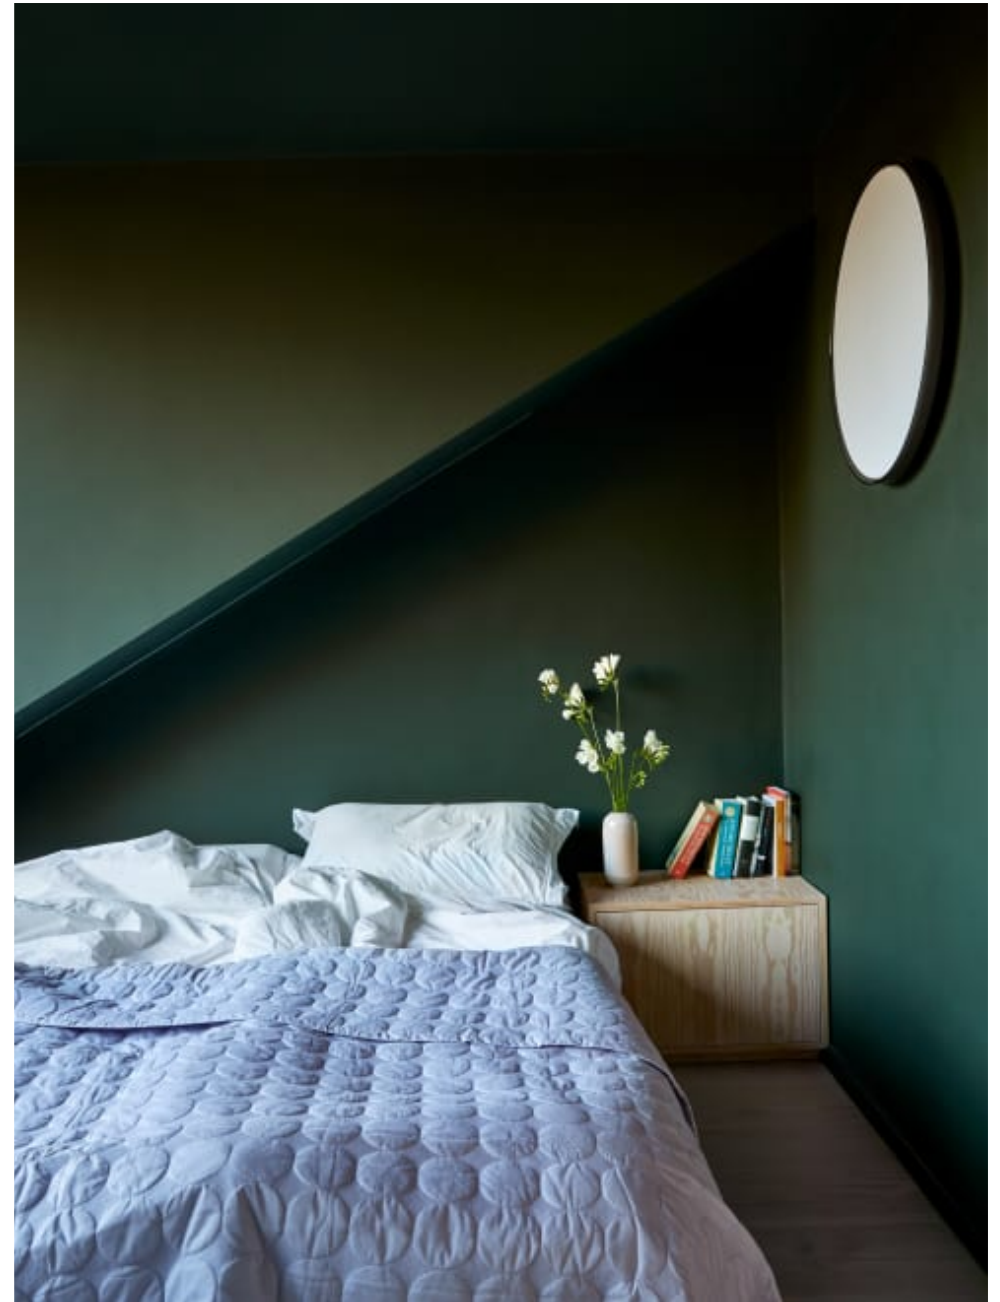

CAROLHAYES
MANAGEMENT
CREATIVE ARTIST & STYLE MANAGEMENT

020 7482 1555
www.carolhayesmanagement.co.uk