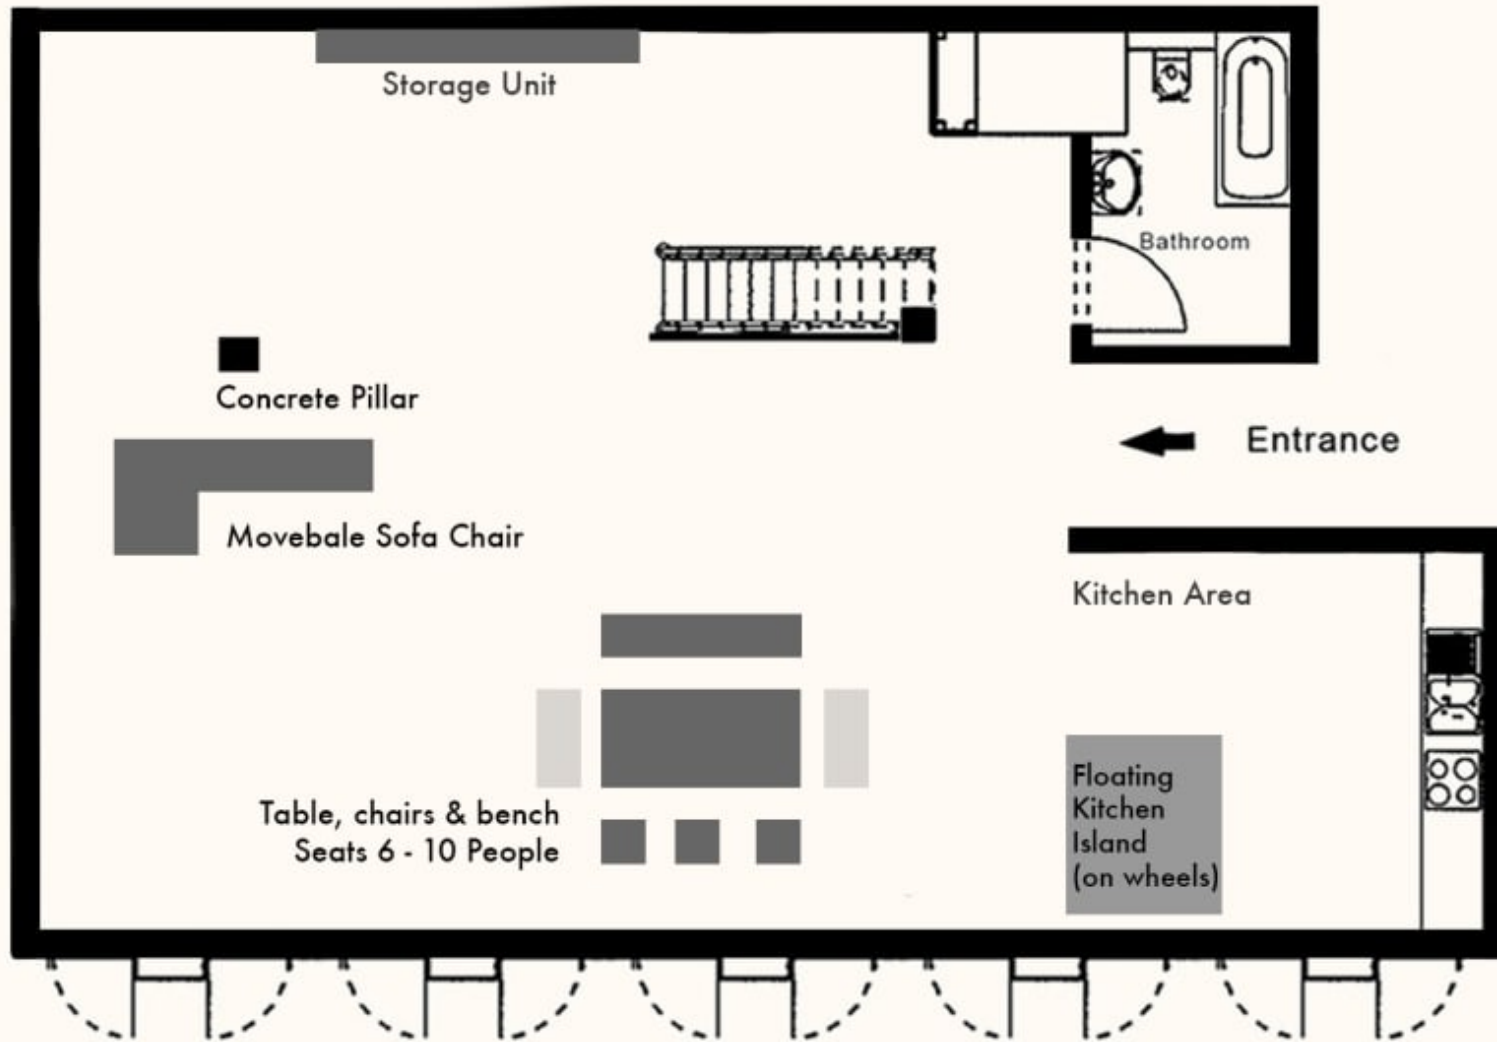

020 7482 1555
www.carolhayesmanagement.co.uk

Urban Living E5

**CAROLHAYES
MANAGEMENT**
CREATIVE ARTIST & STYLE MANAGEMENT

020 7482 1555
www.carolhayesmanagement.co.uk

1200 sq.ft. Studio Space with 13ft High Ceilings

34 ft. Wide

5 Windows 9x6 ft. all facing East & Black Out available