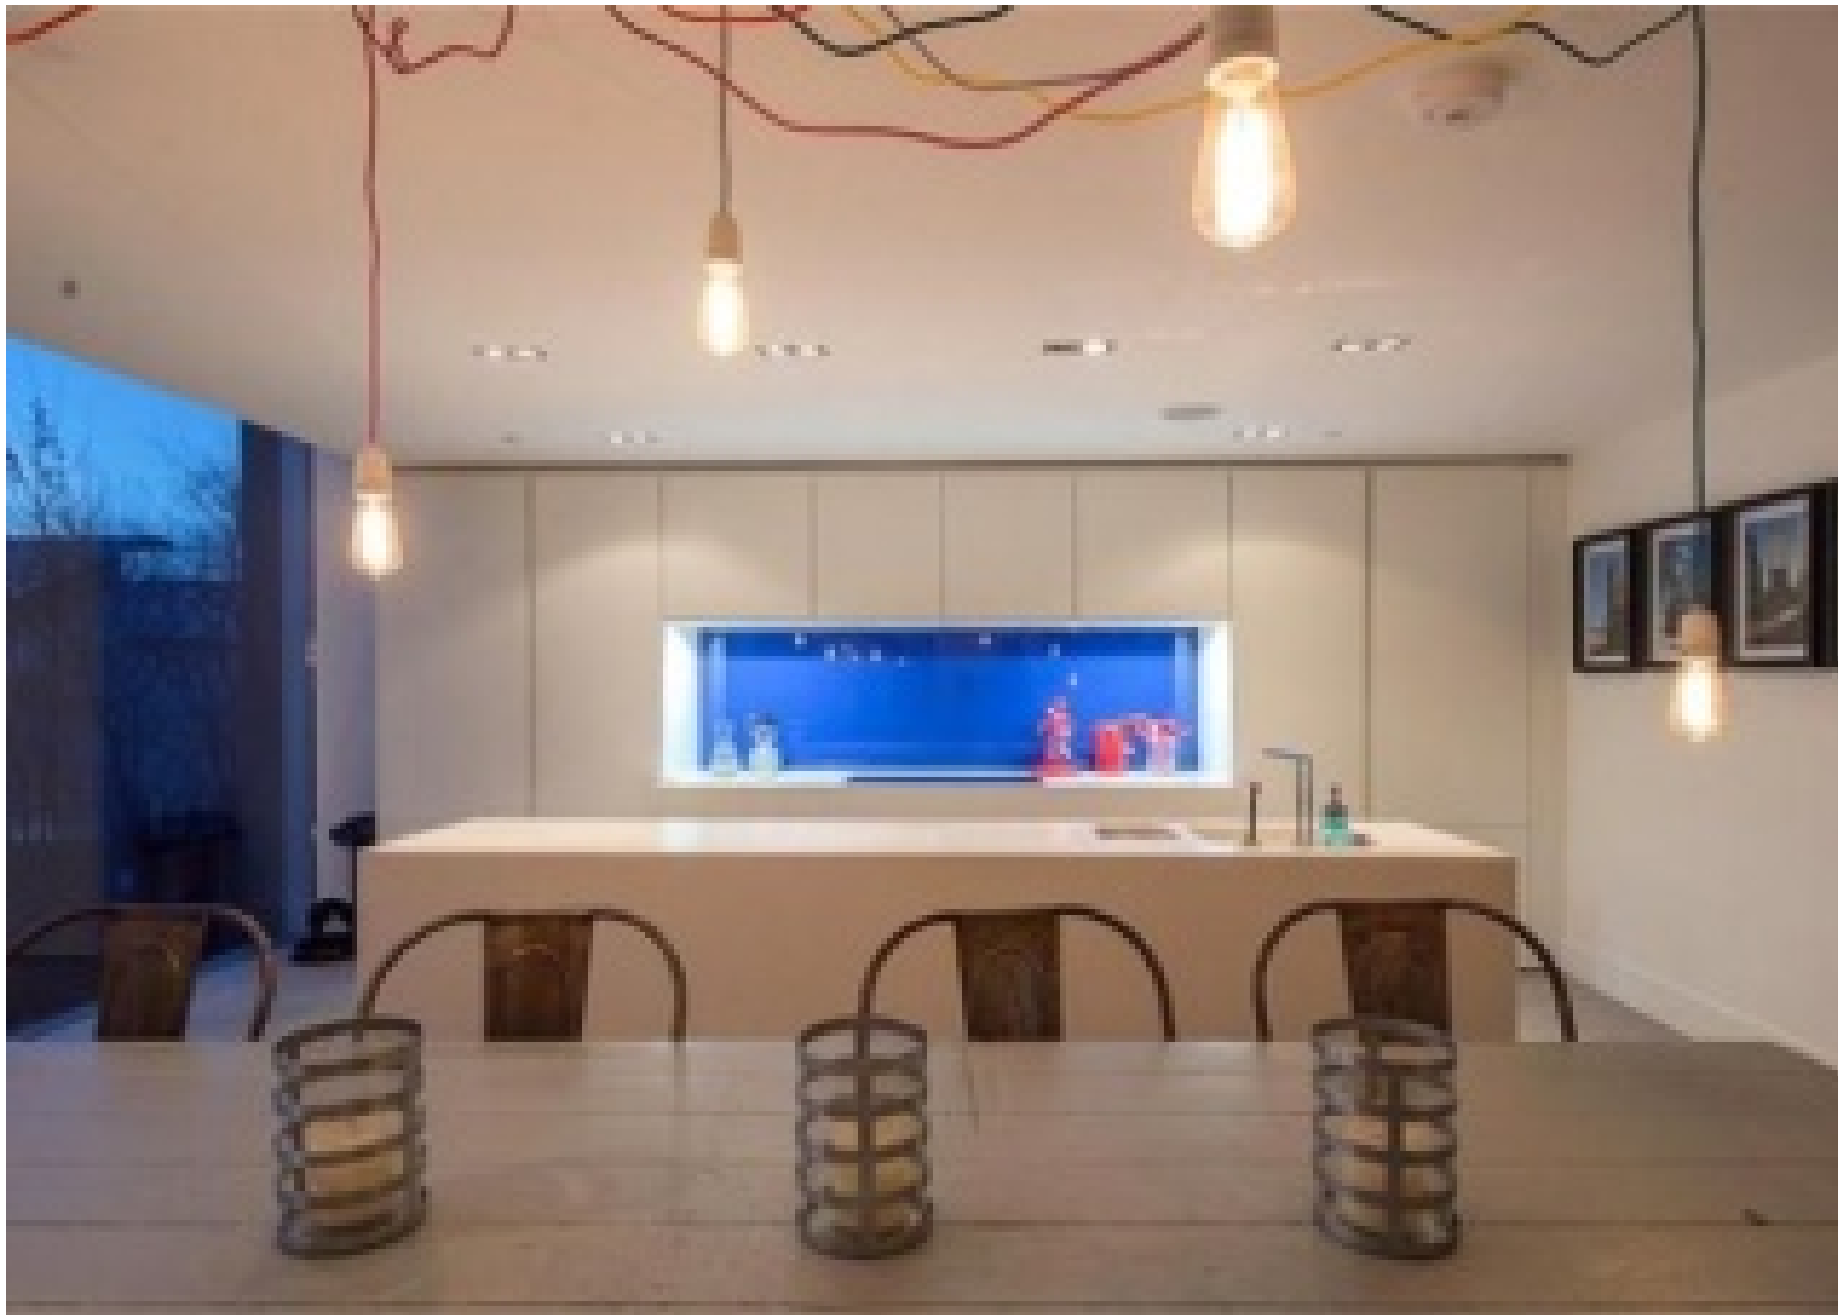

Water Tower SE11

020 7482 1555

www.carolhayesmanagement.co.uk