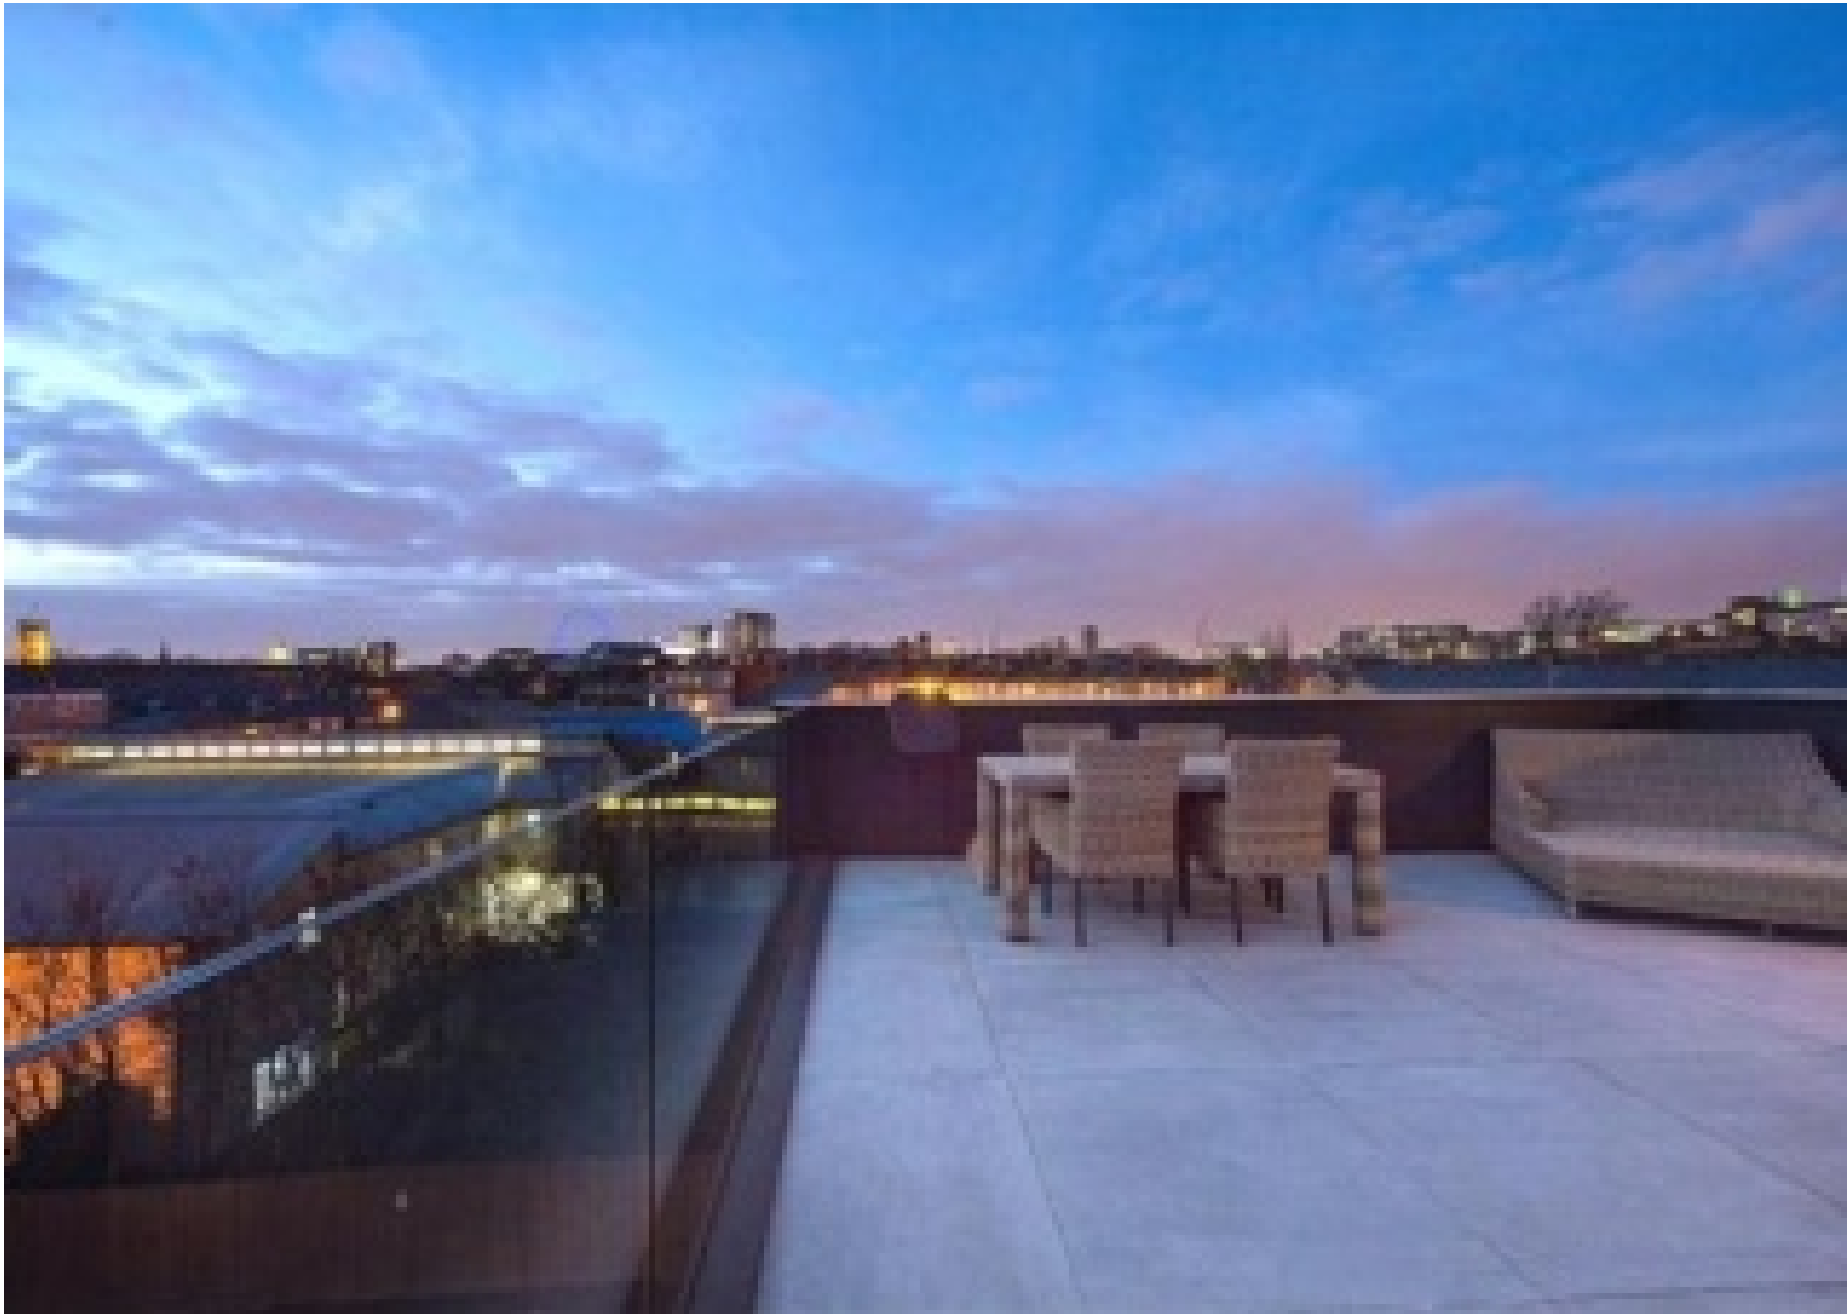

Water Tower SE11

020 7482 1555

www.carolhayesmanagement.co.uk