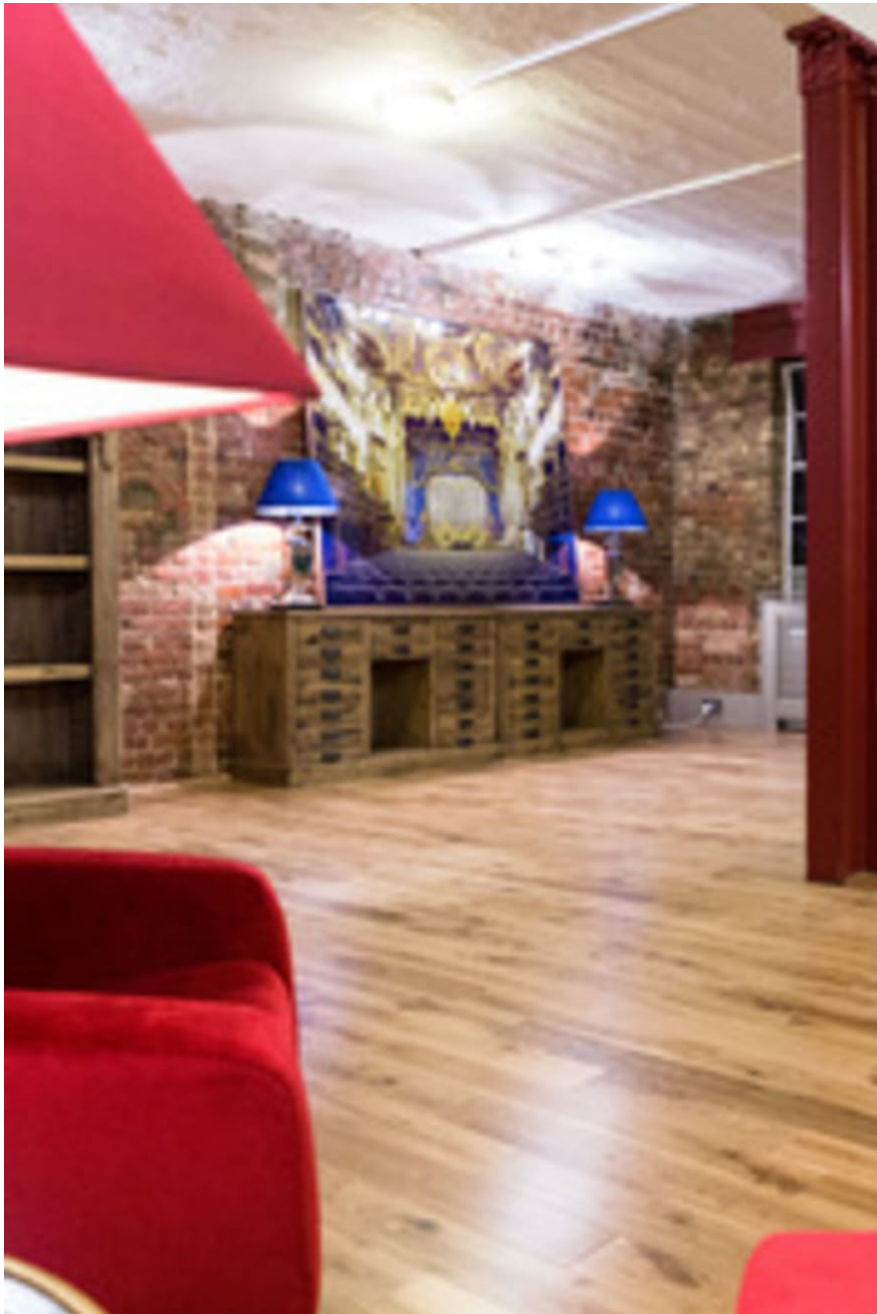

Gallery SE1

Based behind the Tate Gallery - A stunning New York style Loft based in Central London

CAROLHAYES
MANAGEMENT
CREATIVE ARTIST & STYLE MANAGEMENT

020 7482 1555

www.carolhayesmanagement.co.uk