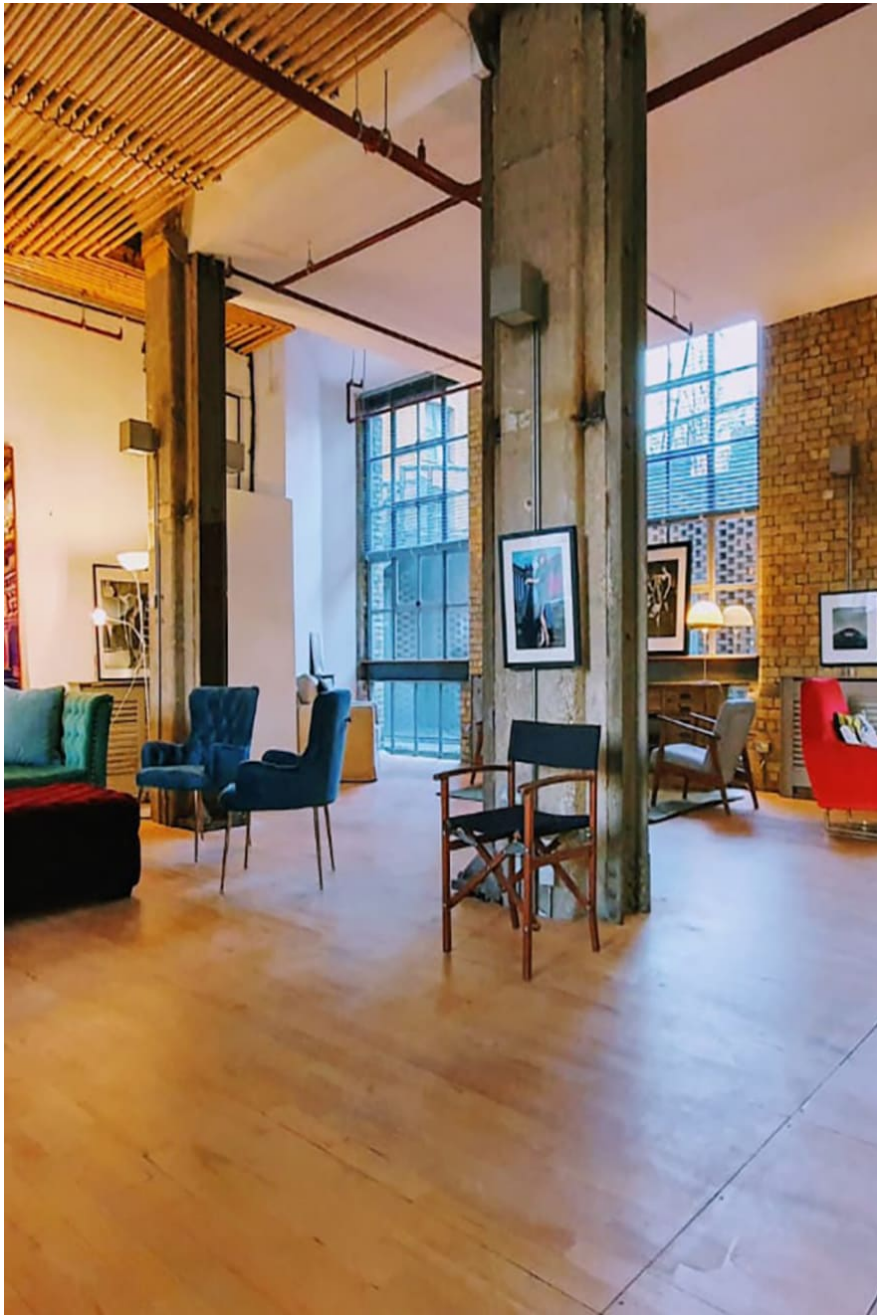

Gallery SE1

Based behind the Tate Gallery - A stunning New York style Loft based in Central London

CAROLHAYES
MANAGEMENT
CREATIVE ARTIST & STYLE MANAGEMENT

020 7482 1555

www.carolhayesmanagement.co.uk