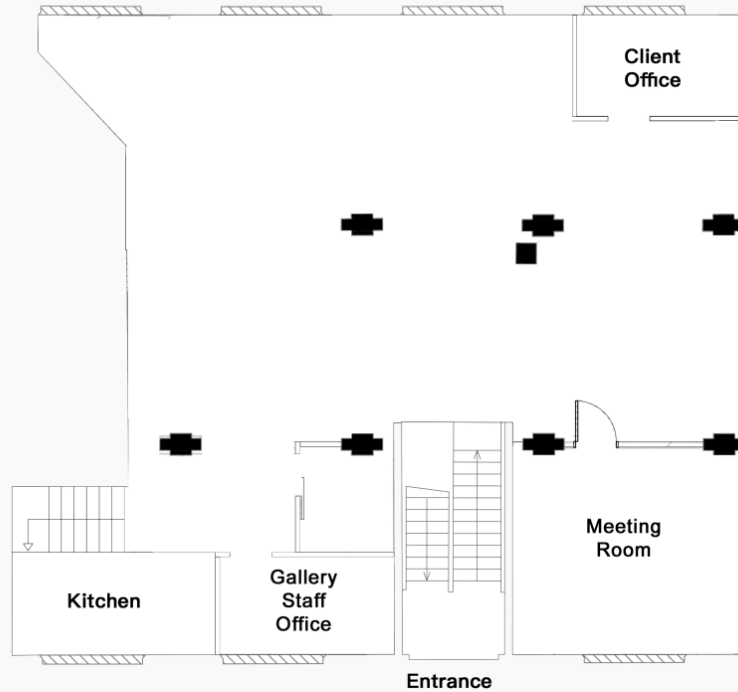

www.carolhayesmanagement.co.uk

Gallery SE1

Based behind the Tate Gallery - A stunning New York style Loft based in Central London

CAROLHAYES
MANAGEMENT
CREATIVE ARTIST & STYLE MANAGEMENT

020 7482 1555

www.carolhayesmanagement.co.uk

THE NEW GALLERY

Ground Floor- 166m² / 1787.ft²

Gallery SE1

Based behind the Tate Gallery - A stunning New York style Loft based in Central London

CAROLHAYES
MANAGEMENT
CREATIVE ARTIST & STYLE MANAGEMENT

020 7482 1555