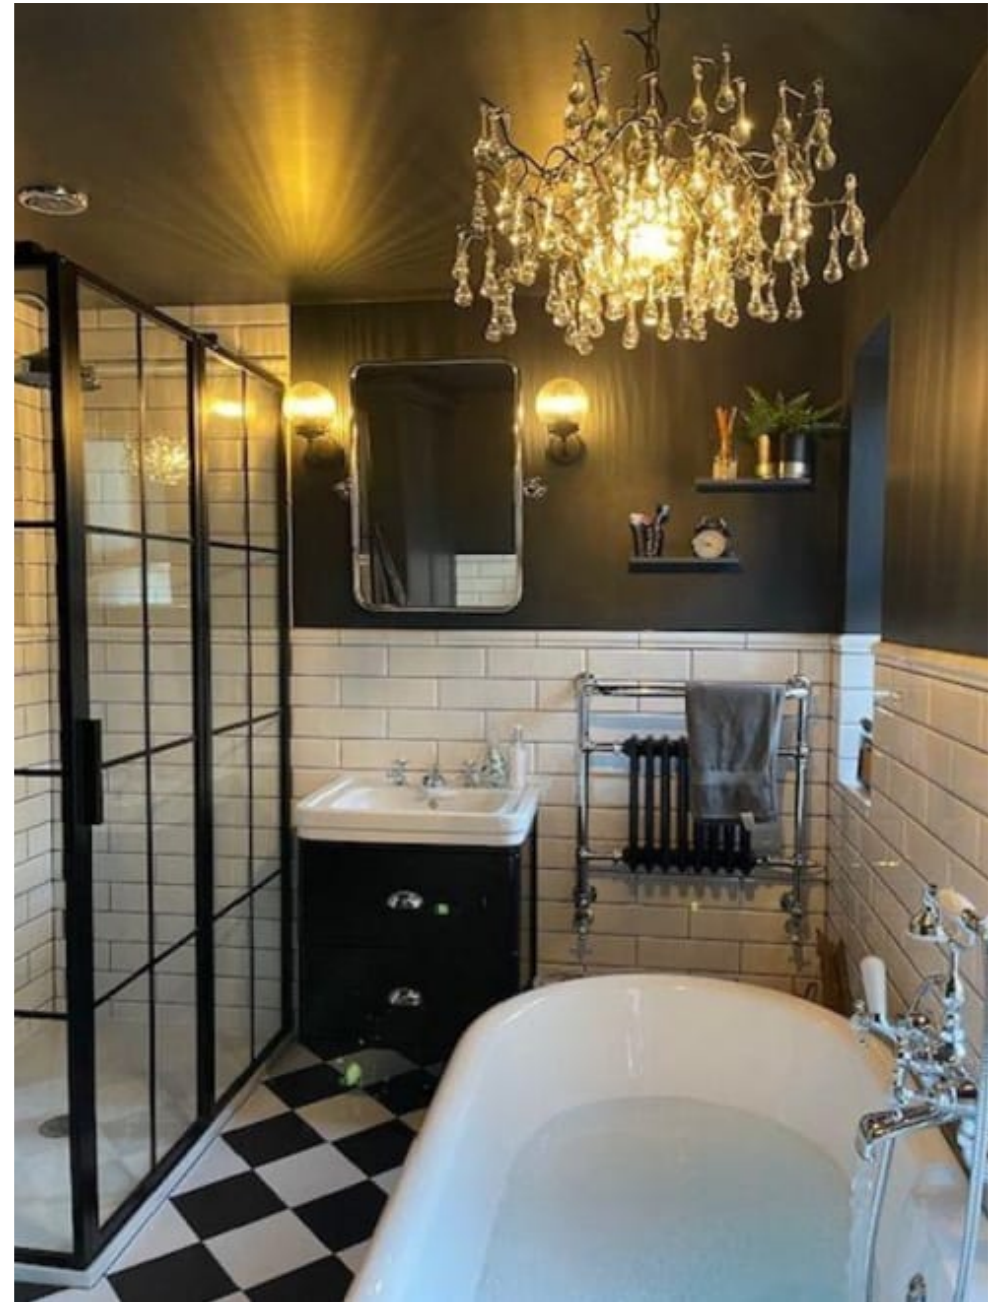

020 7482 1555
www.carolhayesmanagement.co.uk

The Black Door - Berkhamstead

The Black Door - Berkhamstead

**CAROLHAYES
MANAGEMENT**
CREATIVE ARTIST & STYLE MANAGEMENT

020 7482 1555
www.carolhayesmanagement.co.uk