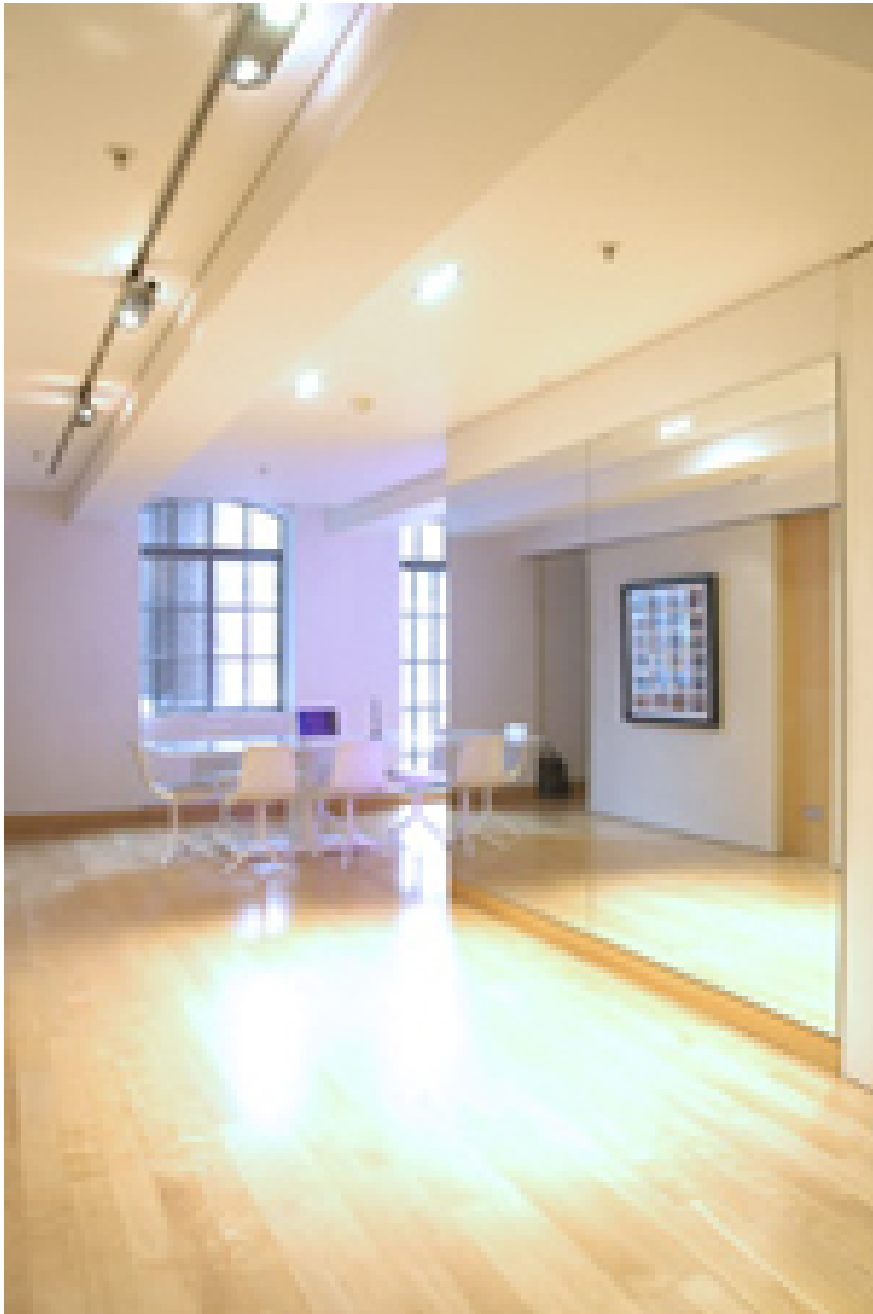

## Soho Lofts W1

This spacious converted loft space is super minimalist and clean with large windows and mirrored wall. Features ultra modern bathroom, pink armchair and L-shape grey suede couch.

## Soho Lofts W1

This spacious converted loft space is super minimalist and clean with large windows and a mirror wall. Features ultra modern bathroom, pink armchair and L-shape grey suede couch.

**CAROLHAYES**  
**MANAGEMENT**  
CREATIVE ARTIST & STYLE MANAGEMENT

## Soho Lofts W1

This spacious converted loft space is super minimalist and clean with large windows and a mirror wall. Features include a modern bathroom, pink armchair and L-shape grey suede couch.

**CAROLHAYES**  
**MANAGEMENT**  
CREATIVE ARTIST & STYLE MANAGEMENT