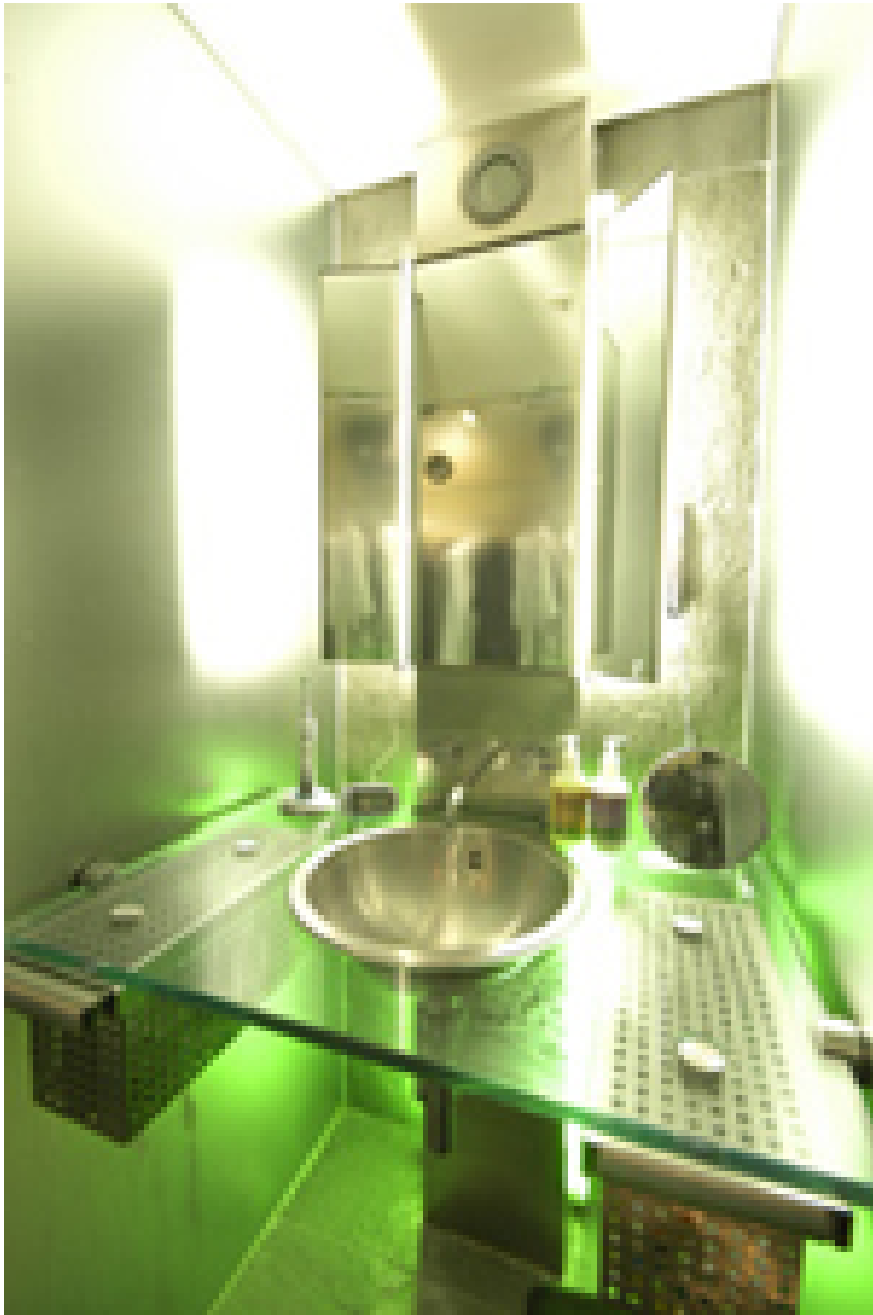

## Soho Lofts W1

This spacious converted loft space is super minimalist and clean with large windows and a mirror wall. Features include a modern bathroom, pink armchair and L-shape grey suede couch.

**CAROLHAYES**  
**MANAGEMENT**  
CREATIVE ARTIST & STYLE MANAGEMENT

## Soho Lofts W1

This spacious converted loft space is super minimalist and clean with large windows and a mirror wall. Features ultra modern bathroom, pink armchair and L-shape grey suede couch.

**CAROLHAYES**  
**MANAGEMENT**  
CREATIVE ARTIST & STYLE MANAGEMENT