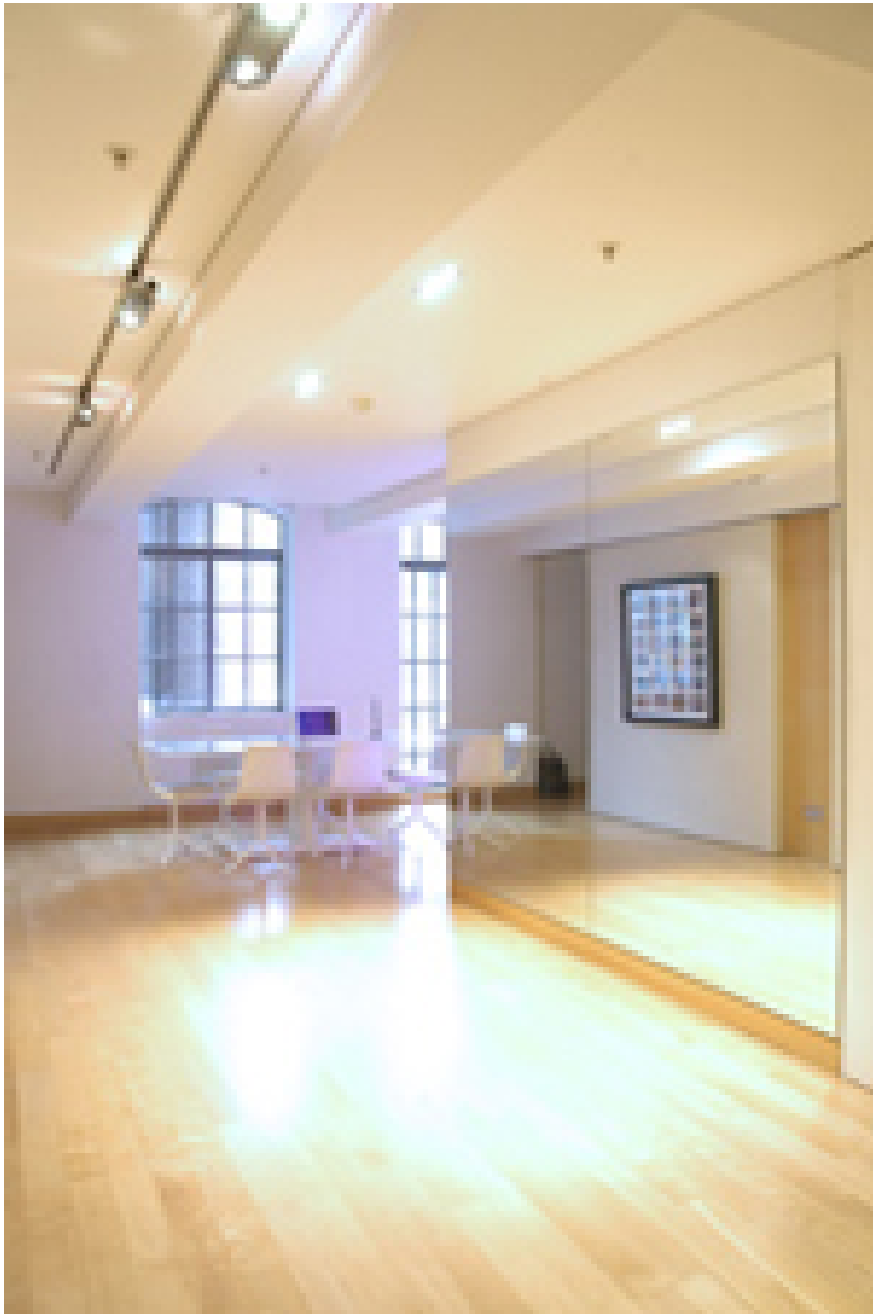

www.carolhayesmanagement.co.uk

Soho Lofts W1

This spacious converted loft space is super minimalist and clean with large windows and mirrored wall. Features ultra modern bathroom, pink armchair and L-shape grey suede couch.

020 7482 1555

www.carolhayesmanagement.co.uk

Soho Lofts W1

This spacious converted loft space is super minimalist and clean with large windows and mirrored wall. Features ultra modern bathroom, pink armchair and L-shape grey suede couch.