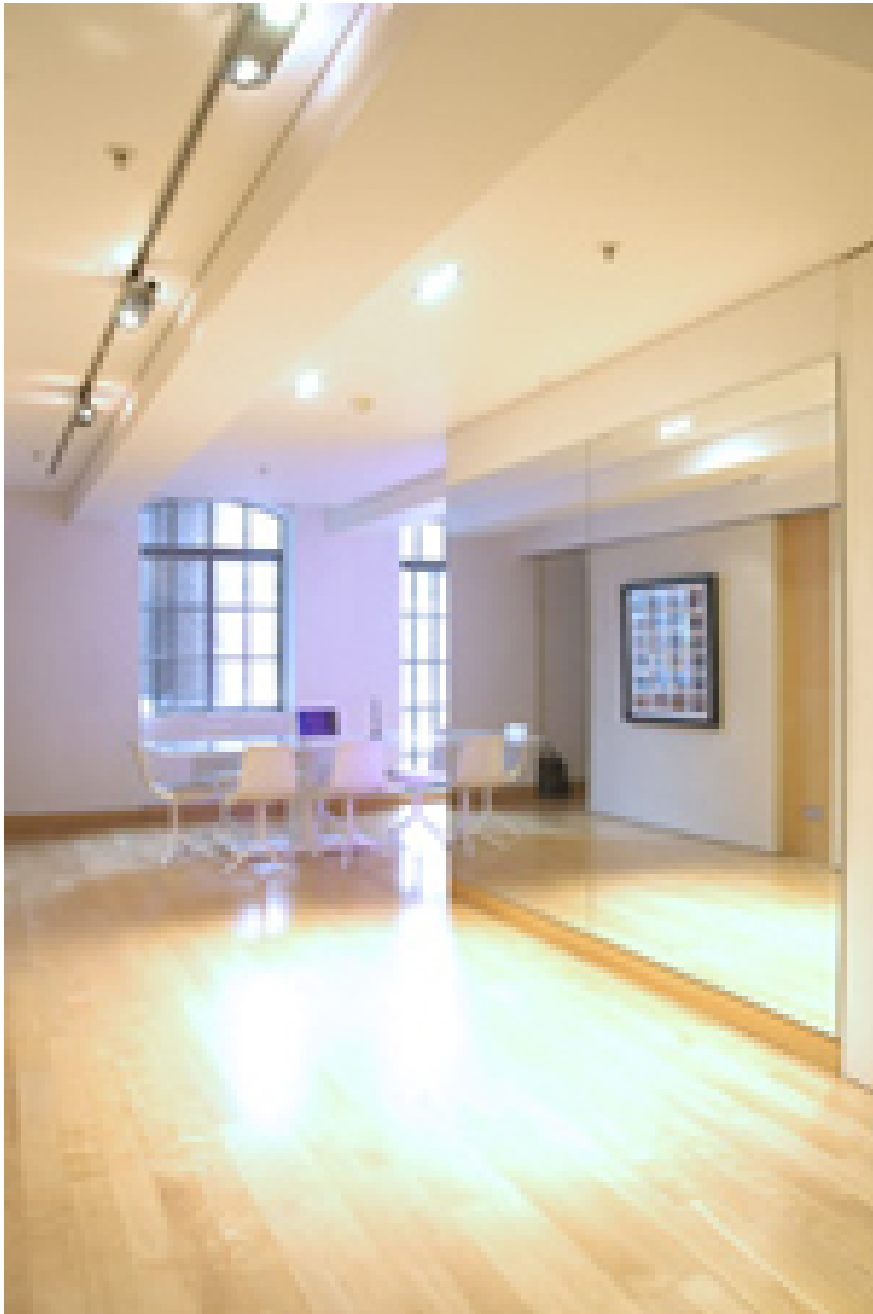

Soho Lofts W1

This spacious converted loft space is super minimalist and clean with large windows and mirrored wall. Features ultra modern bathroom, pink armchair and L-shape grey suede couch.

Soho Lofts W1

This spacious converted loft space is super minimalist and clean with large windows and mirrored wall. Features ultra modern bathroom, pink armchair and L-shape grey suede couch.

CAROLHAYES
MANAGEMENT
CREATIVE ARTIST & STYLE MANAGEMENT

020 7482 1555

www.carolhayesmanagement.co.uk

Soho Lofts W1

This spacious converted loft space is super minimalist and clean with large windows and a mirror wall. Features include a modern bathroom, pink armchair and L-shape grey suede couch.

CAROLHAYES
MANAGEMENT
CREATIVE ARTIST & STYLE MANAGEMENT

020 7482 1555

www.carolhayesmanagement.co.uk

Soho Lofts W1

This spacious converted loft space is super minimalist and clean with large windows and a mirror wall. Features ultra modern bathroom, pink armchair and L-shape grey suede couch.