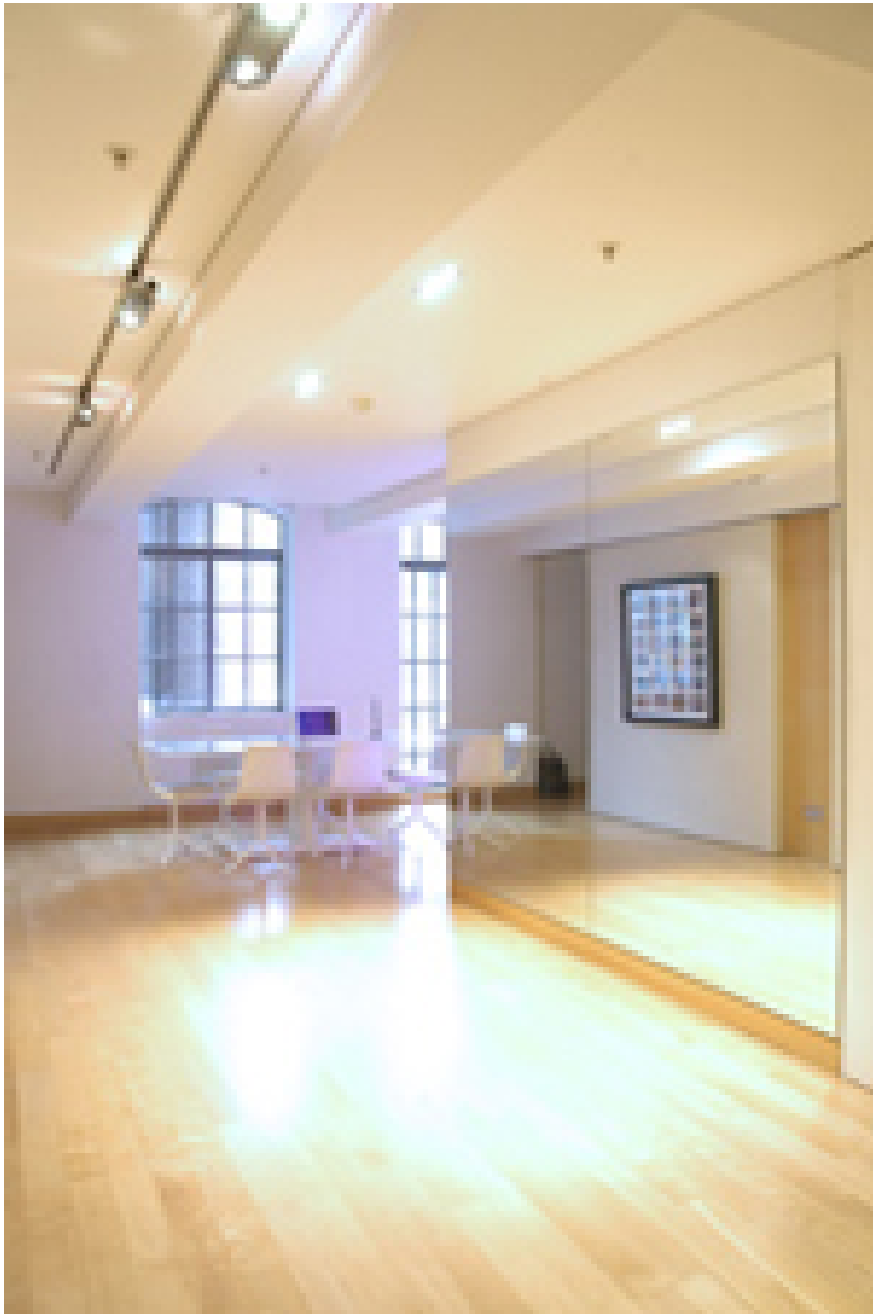

Soho Lofts W1

This spacious converted loft space is super minimalist and clean with large windows and mirrored wall. Features ultra modern bathroom, pink armchair and L-shape grey suede couch.

Soho Lofts W1

This spacious converted loft space is super minimalist and clean with large windows and a mirrored wall. Features ultra modern bathroom, pink armchair and L-shape grey suede couch.

CAROLHAYES
MANAGEMENT
CREATIVE ARTIST & STYLE MANAGEMENT

020 7482 1555

www.carolhayesmanagement.co.uk

Soho Lofts W1

This spacious converted loft space is super minimalist and clean with large windows and a mirror wall. Features include a modern bathroom, pink armchair and L-shape grey suede couch.

CAROLHAYES
MANAGEMENT
CREATIVE ARTIST & STYLE MANAGEMENT

020 7482 1555

www.carolhayesmanagement.co.uk

Soho Lofts W1

This spacious converted loft space is super minimalist and clean with large windows and a mirror wall. Features include a modern bathroom, pink armchair and L-shape grey suede couch.