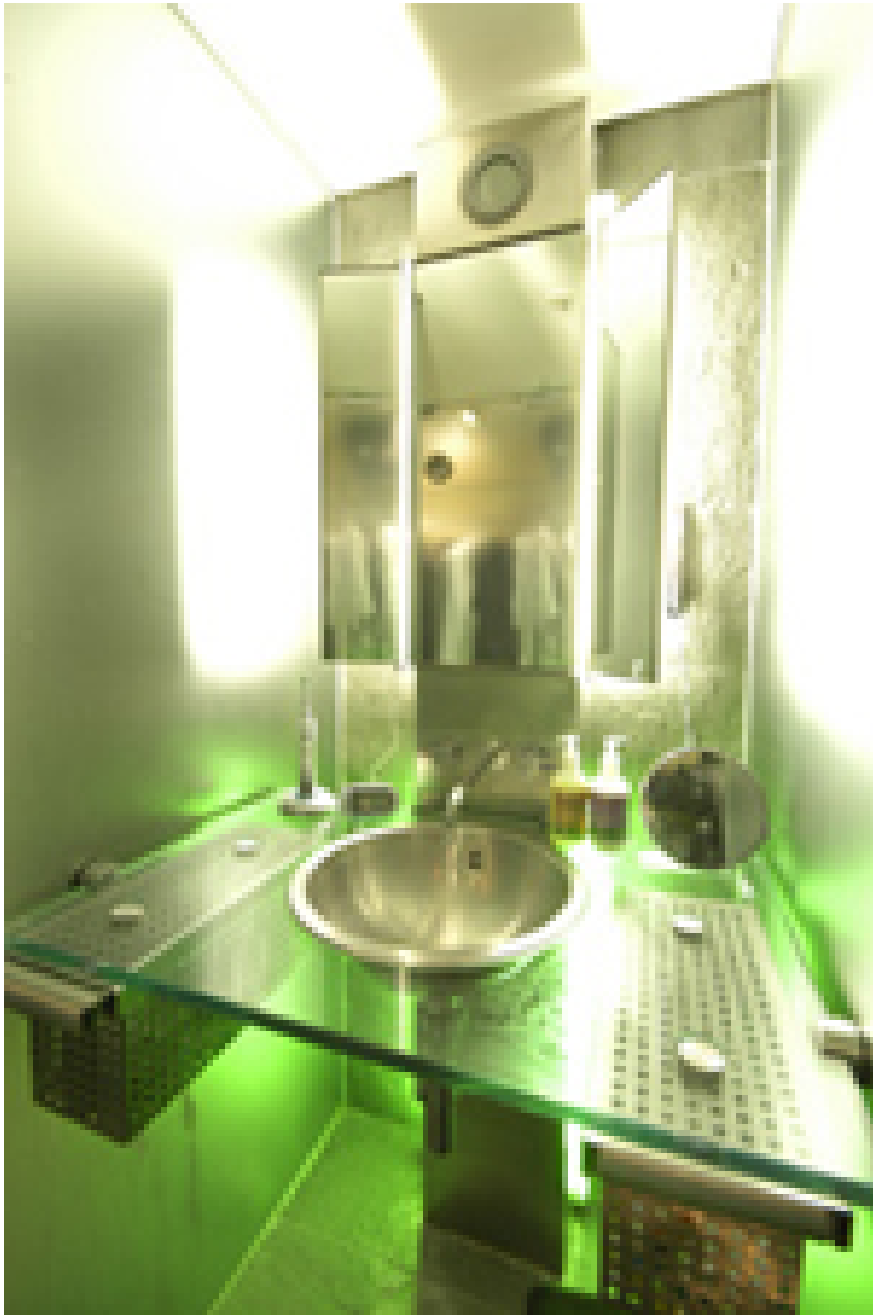

www.carolhayesmanagement.co.uk

Soho Lofts W1

This spacious converted loft space is super minimalist and clean with large windows and mirrored wall. Features ultra modern bathroom, pink armchair and L-shape grey suede couch.

020 7482 1555

www.carolhayesmanagement.co.uk

Soho Lofts W1

This spacious converted loft space is super minimalist and clean with large windows and mirrored wall. Features ultra modern bathroom, pink armchair and L-shape grey suede couch.