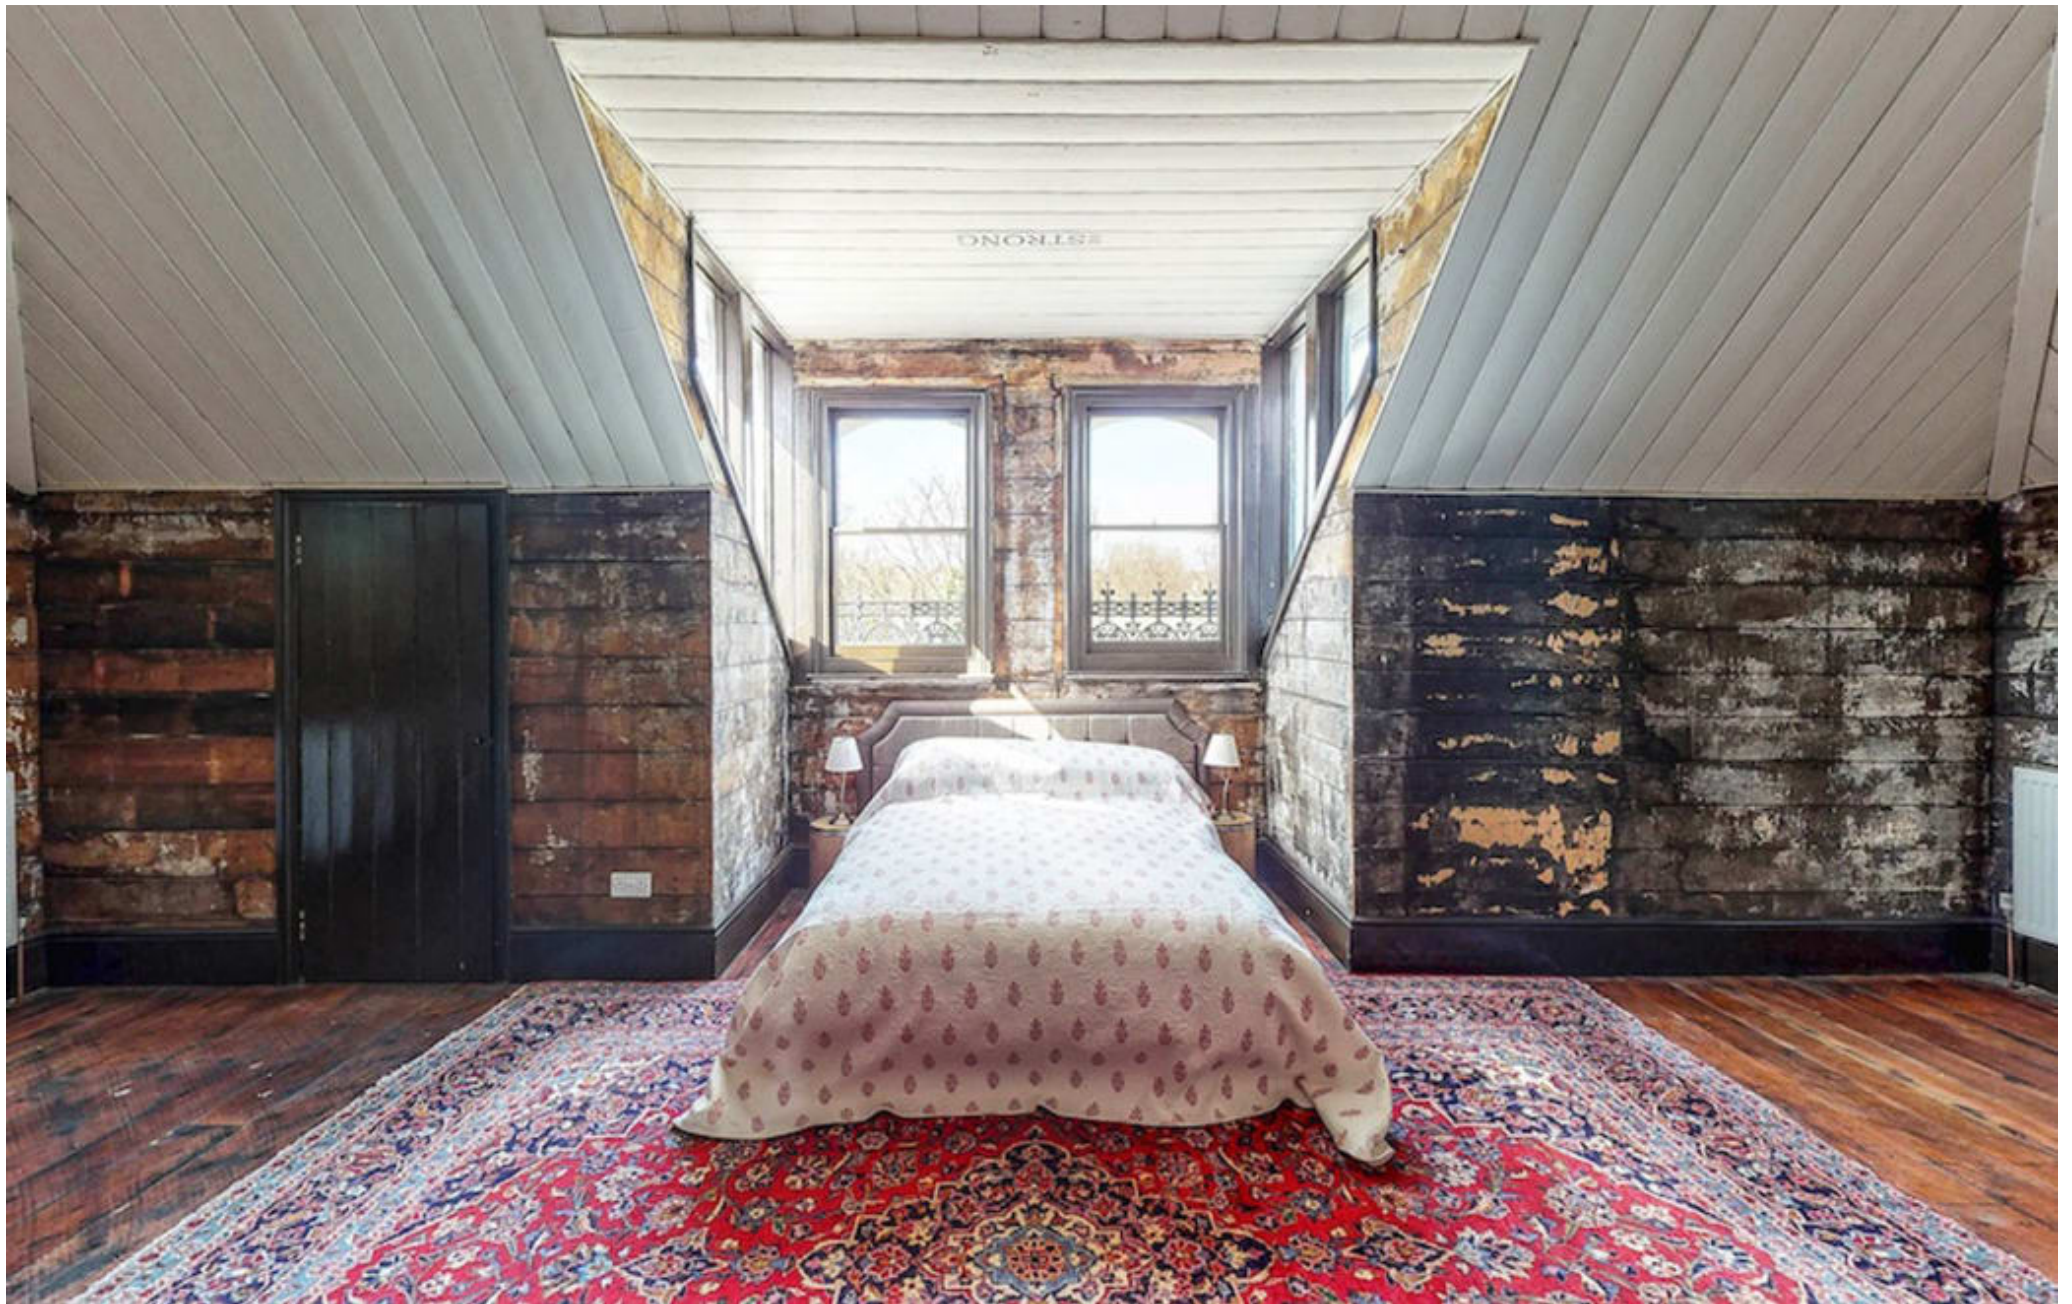

**CAROLHAYES
MANAGEMENT**
CREATIVE ARTIST & STYLE MANAGEMENT

020 7482 1555
www.carolhayesmanagement.co.uk

Regency House South East London

**CAROLHAYES
MANAGEMENT**
CREATIVE ARTIST & STYLE MANAGEMENT

020 7482 1555
www.carolhayesmanagement.co.uk