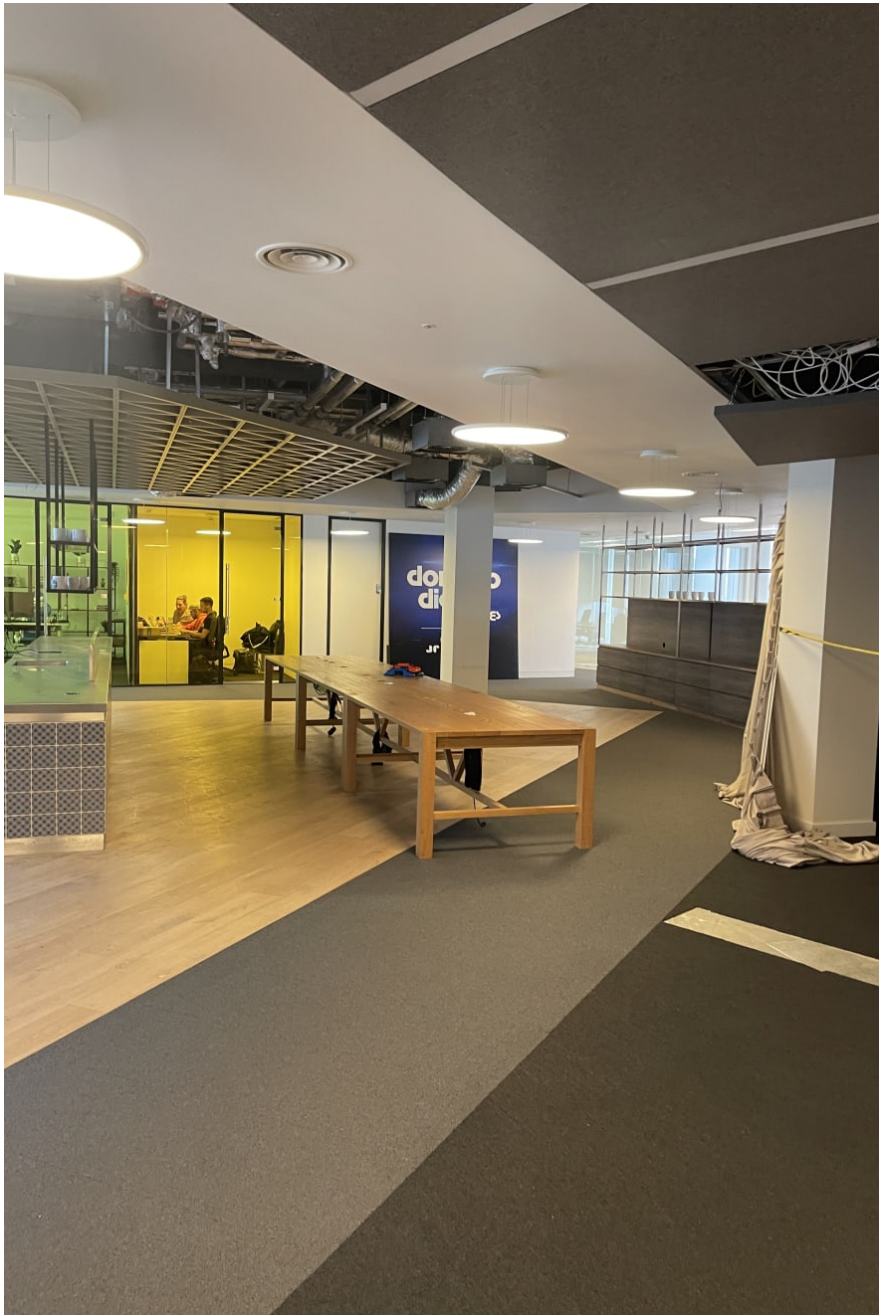

Park Royal Building

An entire office building at your disposal! It is available with full amenities and with ample space for film crews.

CAROLHAYES
MANAGEMENT
CREATIVE ARTIST & STYLE MANAGEMENT

020 7482 1555

www.carolhayesmanagement.co.uk