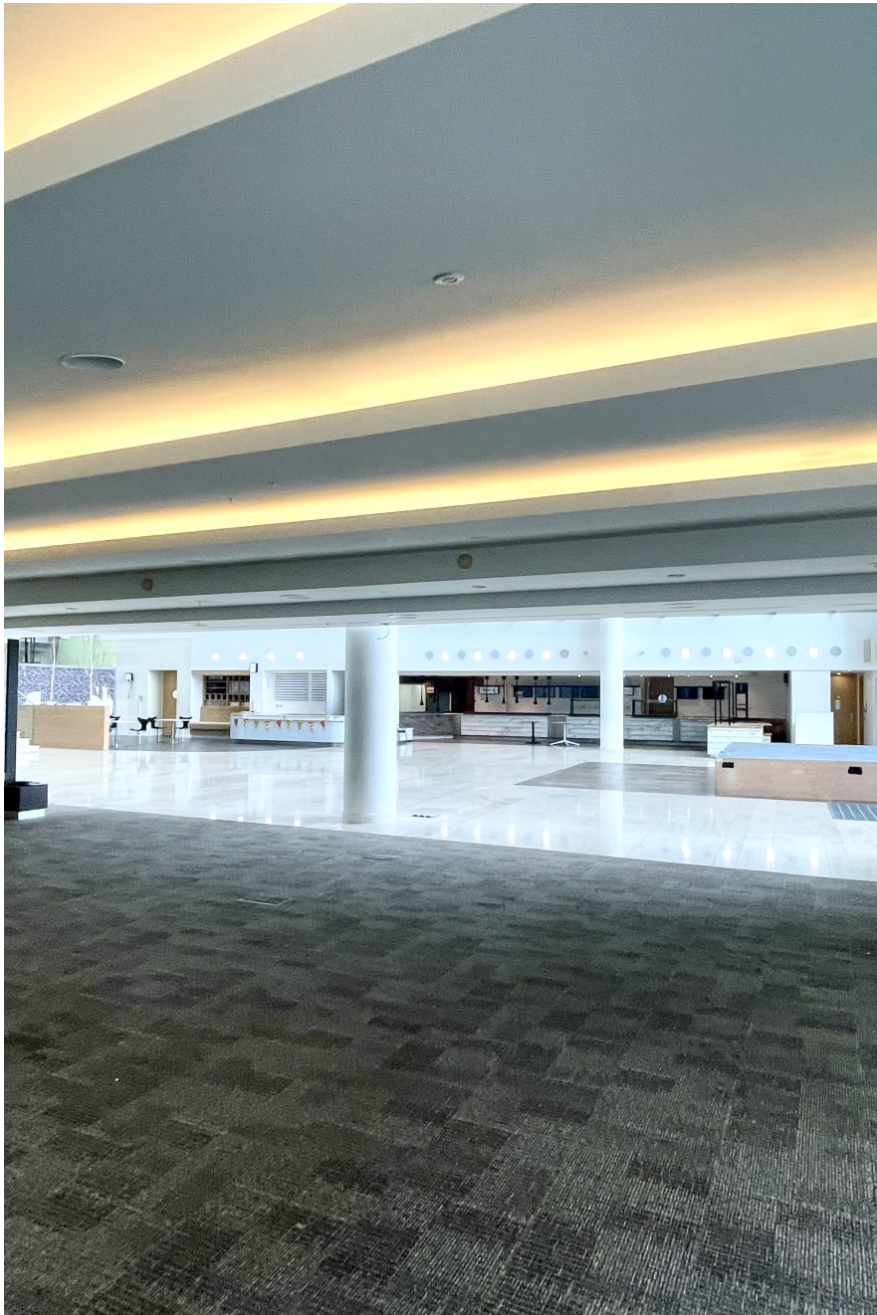

Park Royal Building

An entire office building at your disposal! It is available with full amenities and with ample space for film crews.

CAROLHAYES
MANAGEMENT
CREATIVE ARTIST & STYLE MANAGEMENT

020 7482 1555

www.carolhayesmanagement.co.uk