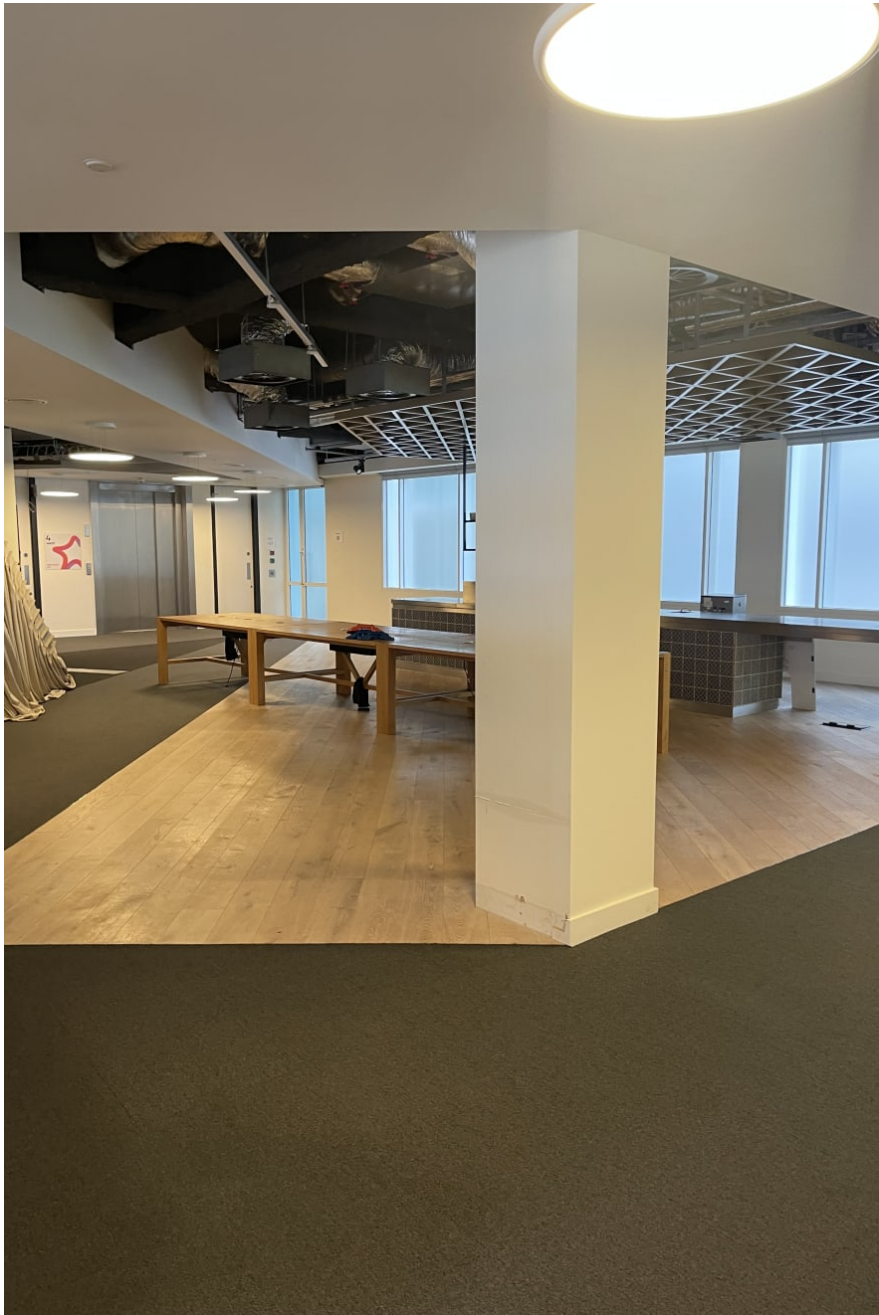

Park Royal Building

An entire office building at your disposal! It is available with full amenities and with ample space for film crews.

CAROLHAYES
MANAGEMENT
CREATIVE ARTIST & STYLE MANAGEMENT

020 7482 1555

www.carolhayesmanagement.co.uk