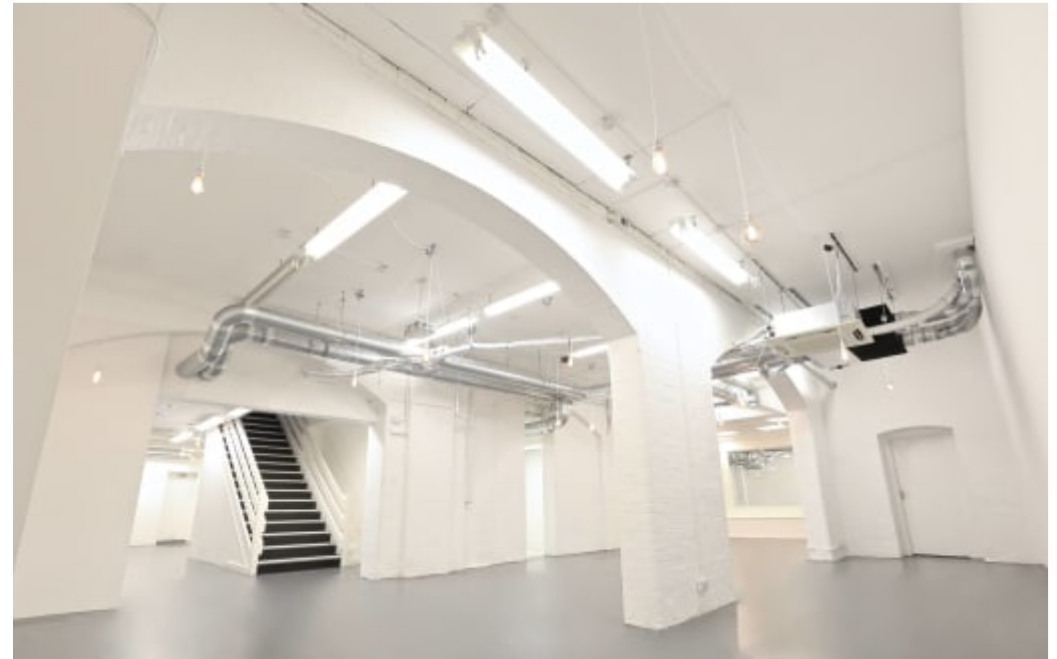

Noho Studios

Noho Studios

**CAROLHAYES
MANAGEMENT**
CREATIVE ARTIST & STYLE MANAGEMENT

020 7482 1555
www.carolhayesmanagement.co.uk