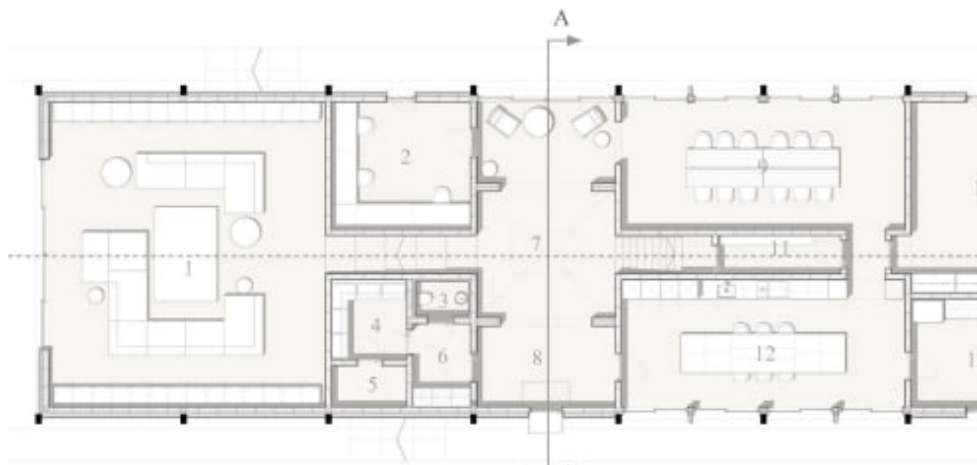

020 7482 1555  
[www.carolhayesmanagement.co.uk](http://www.carolhayesmanagement.co.uk)

Proposed Ground Floor Plan ①  
1:200 @ A3

Proposed First Floor Plan ①  
1:200 @ A3

- |                     |                       |                   |
|---------------------|-----------------------|-------------------|
| 6. Coats            | 11. Pantry            | 16. En-Suite Bath |
| 7. Hall Atrium      | 12. Kitchen           | 17. En-Suite Show |
| 8. Entrance / Lobby | 13. Utility / Laundry | 18. Air Source He |
| 9. Dining Room      | 14. Bedroom           |                   |
| 10. Gym             | 15. Dressing          |                   |