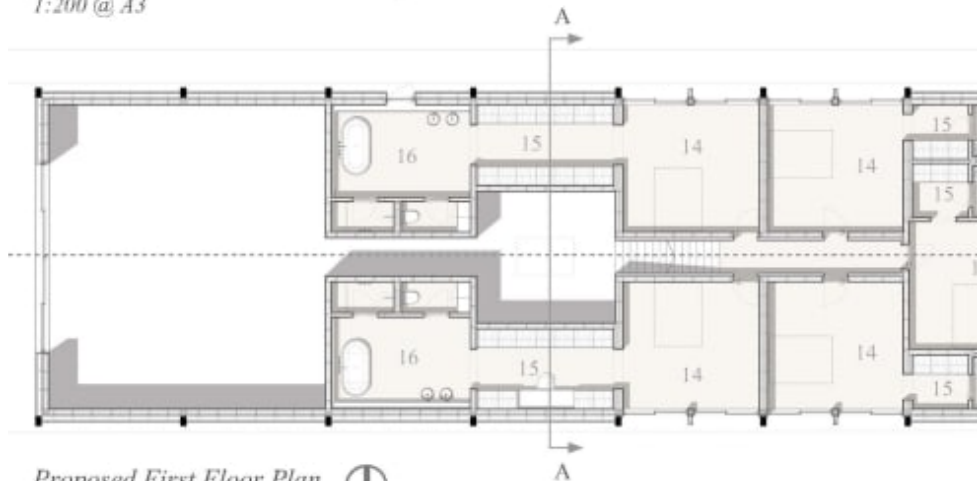

020 7482 1555  
[www.carolhayesmanagement.co.uk](http://www.carolhayesmanagement.co.uk)

Proposed Ground Floor Plan ①  
1:200 @ A3

Proposed First Floor Plan ①  
1:200 @ A3

- |                     |                       |                   |
|---------------------|-----------------------|-------------------|
| 6. Coats            | 11. Pantry            | 16. En-Suite Bath |
| 7. Hall Atrium      | 12. Kitchen           | 17. En-Suite Show |
| 8. Entrance / Lobby | 13. Utility / Laundry | 18. Air Source He |
| 9. Dining Room      | 14. Bedroom           |                   |
| 10. Gym             | 15. Dressing          |                   |