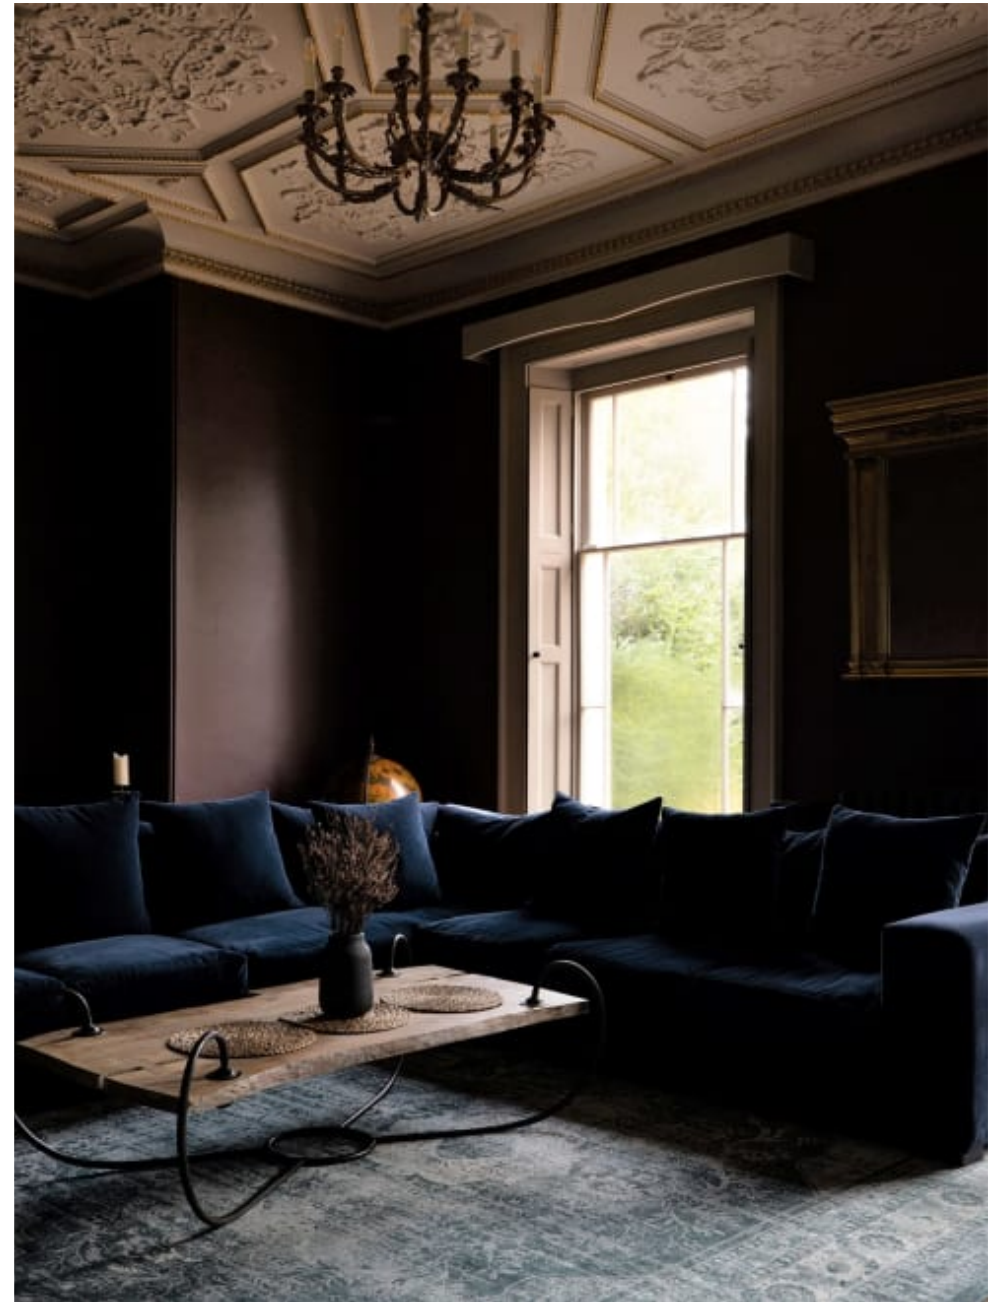

Kenilworth Manor - Solihull

**CAROLHAYES
MANAGEMENT**
CREATIVE ARTIST & STYLE MANAGEMENT

020 7482 1555
www.carolhayesmanagement.co.uk