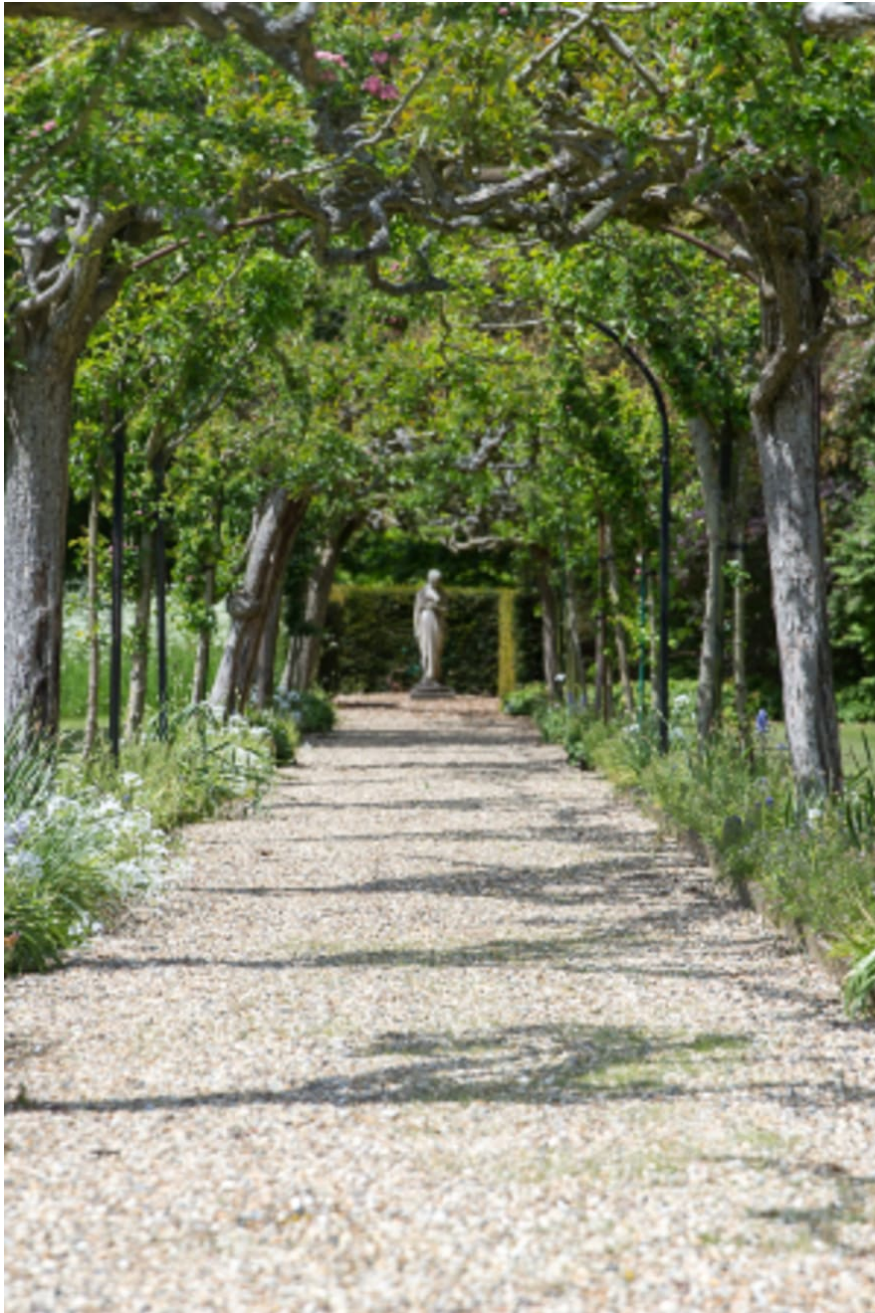

Kemsing Estate - Kent

This marvellous 17th century estate is steeped in history and has and offers an abundance of possibilities. The interior of the main house has many of the original features from the Caroline period (1633) with a stunning staircase and several bedrooms with four poster beds. As well as the main house there are a myriad of different options to shoot in. This includes an orangery, some old stables (with features from bygone days), a kitchen garden, potting shed, greenhouse, a boxing ring, tennis courts, swimming pool, and many fascinating derelict outbuildings. In addition to this marvellous property there are hundreds of acres of woodlands and

CAROLHAYES
MANAGEMENT

020 7482 1555

www.carolhayesmanagement.co.uk