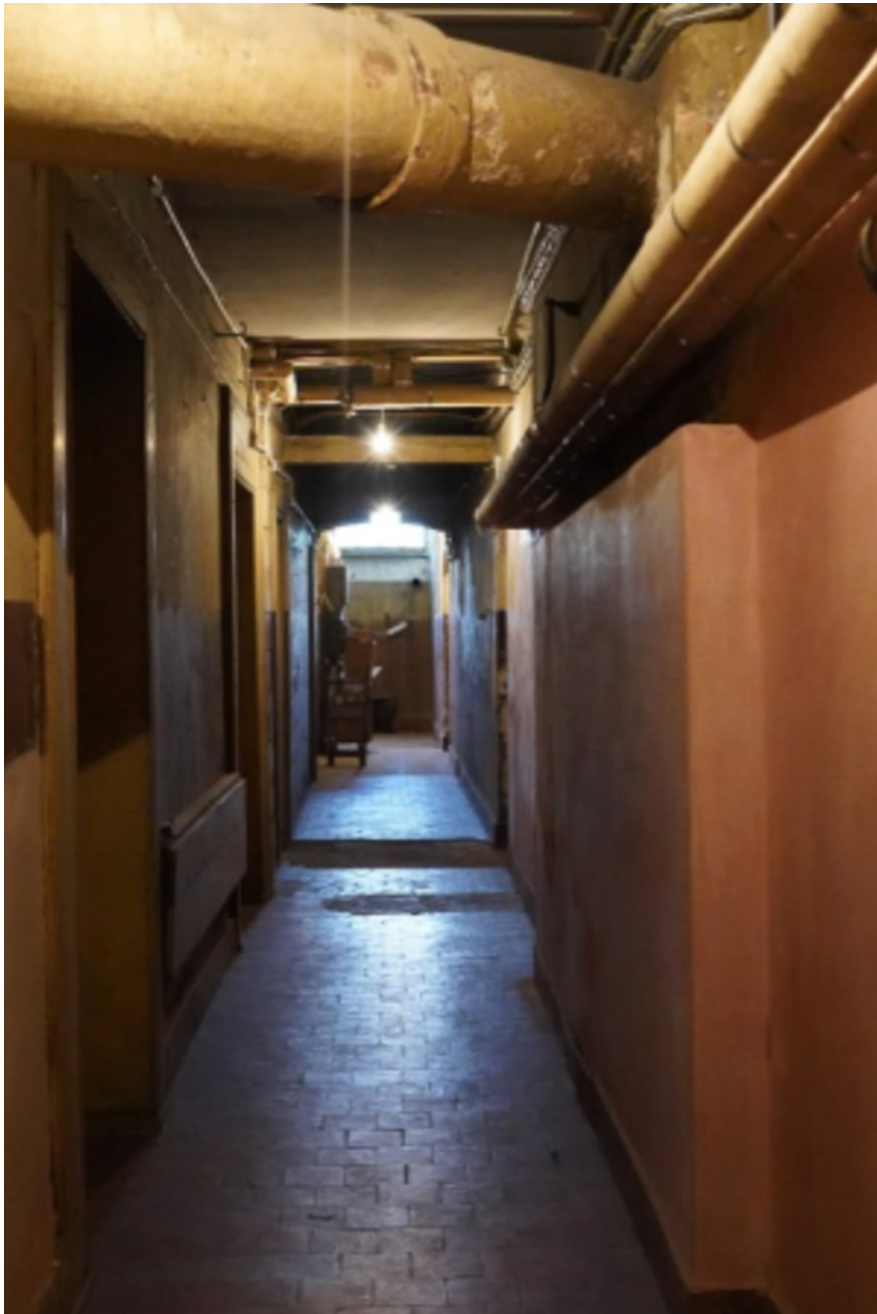

Kemsing Estate - Kent

This marvellous 17th century estate is steeped in history and has and offers an abundance of possibilities. The interior of the main house has many of the original features from the Caroline period (1633) with a stunning staircase and several bedrooms with four poster beds. As well as the main house there are a myriad of different options to shoot in. This includes an orangery, some old stables (with features from bygone days), a kitchen garden, potting shed, greenhouse, a boxing ring, tennis courts, swimming pool, and many fascinating derelict outbuildings. In addition to this marvellous property there are hundreds of acres of woodlands and

CAROLHAYES
MANAGEMENT

020 7482 1555

www.carolhayesmanagement.co.uk