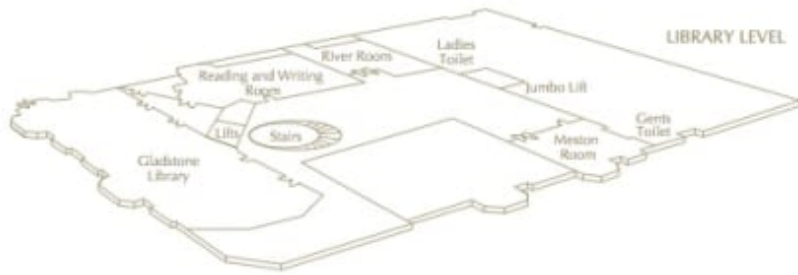

Ona Whitehall Place