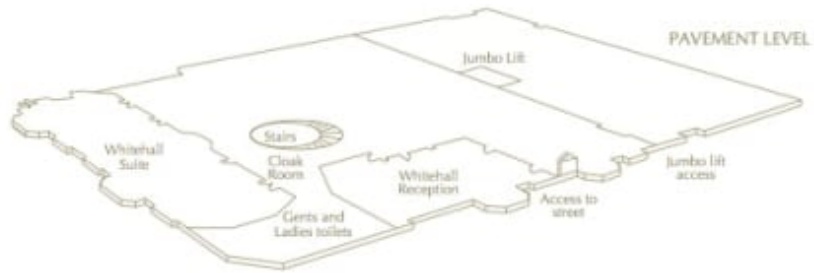

Ona Whitehall Place