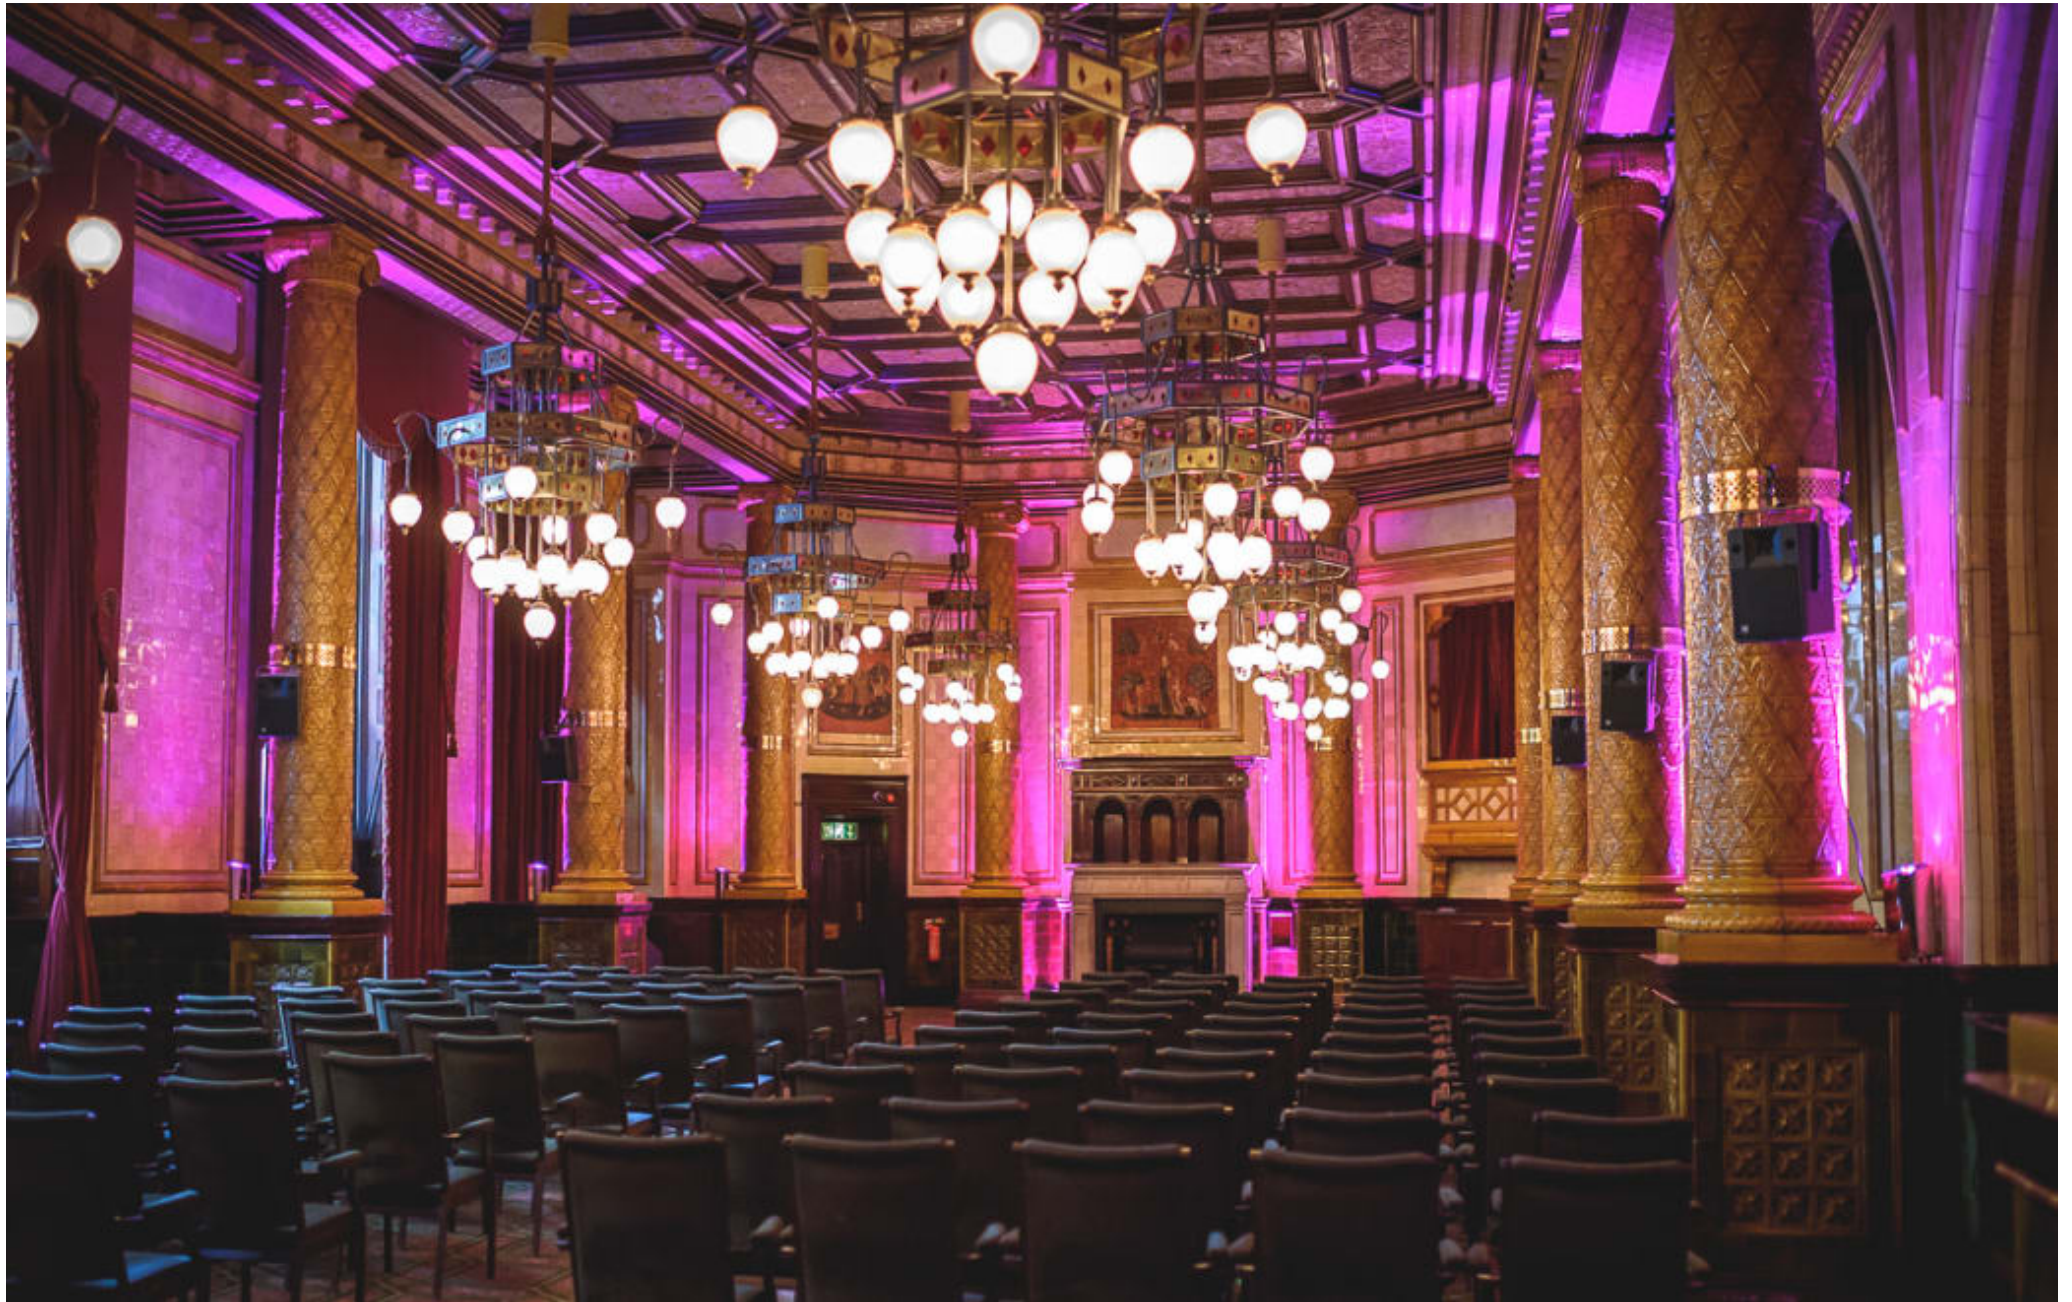

Horseguards Hotel, SW1

**CAROLHAYES
MANAGEMENT**
CREATIVE ARTIST & STYLE MANAGEMENT

020 7482 1555
www.carolhayesmanagement.co.uk