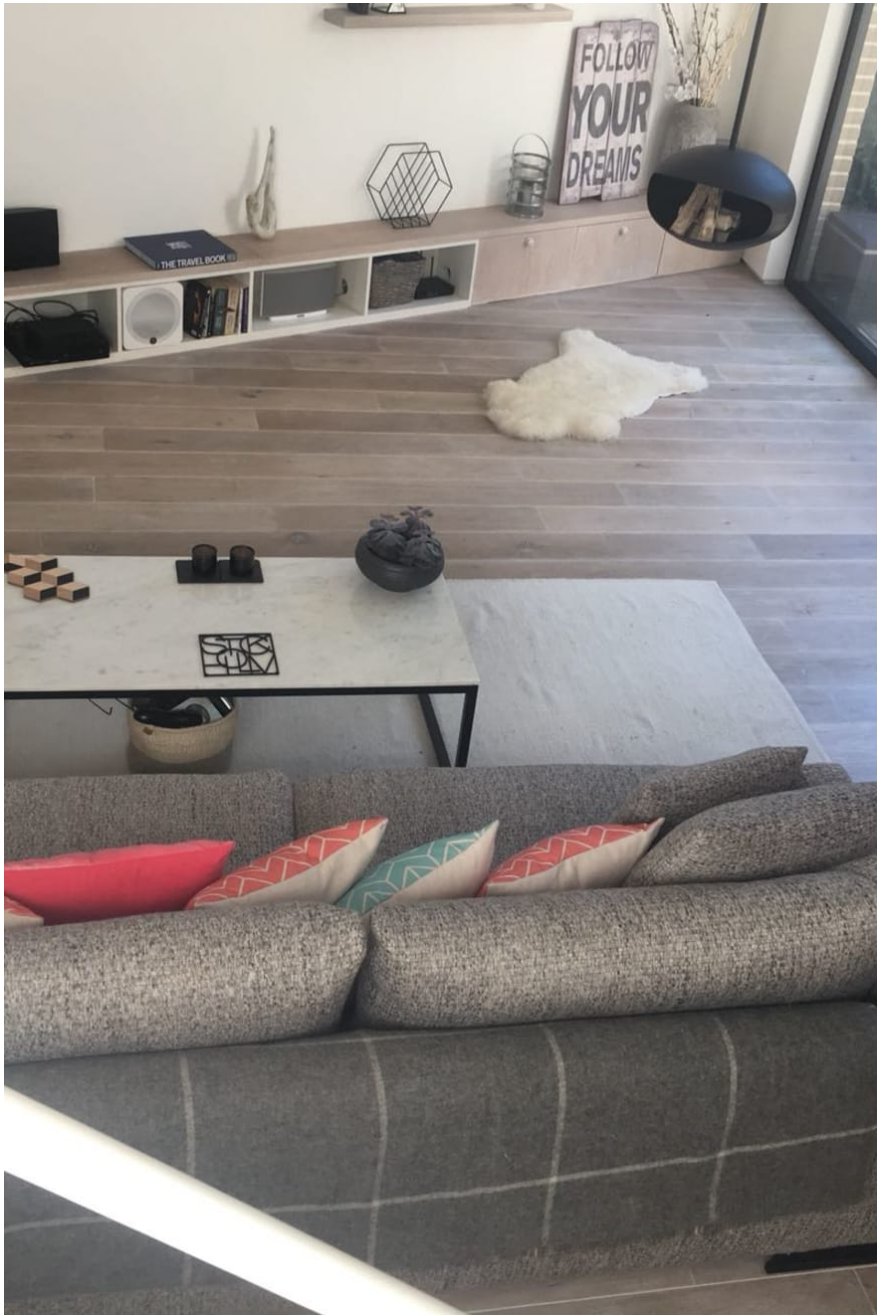

Herringbone House, N16

Scandinavian inspired home, with modern finishings. The walls and floors are a soft white washed lime oak. There is an open plan living room to the kitchen and sliding glass doors creating a warm, open space. A floating staircase leads upstairs to three spacious bedrooms and a landing area with a sky light, offering natural light which flows through the house. The perfect space for interiors, lingerie, fashion shoots or filming. The house is based in North London, N16.

CAROL HAYES
MANAGEMENT

020 7482 1555

www.carolhayesmanagement.co.uk