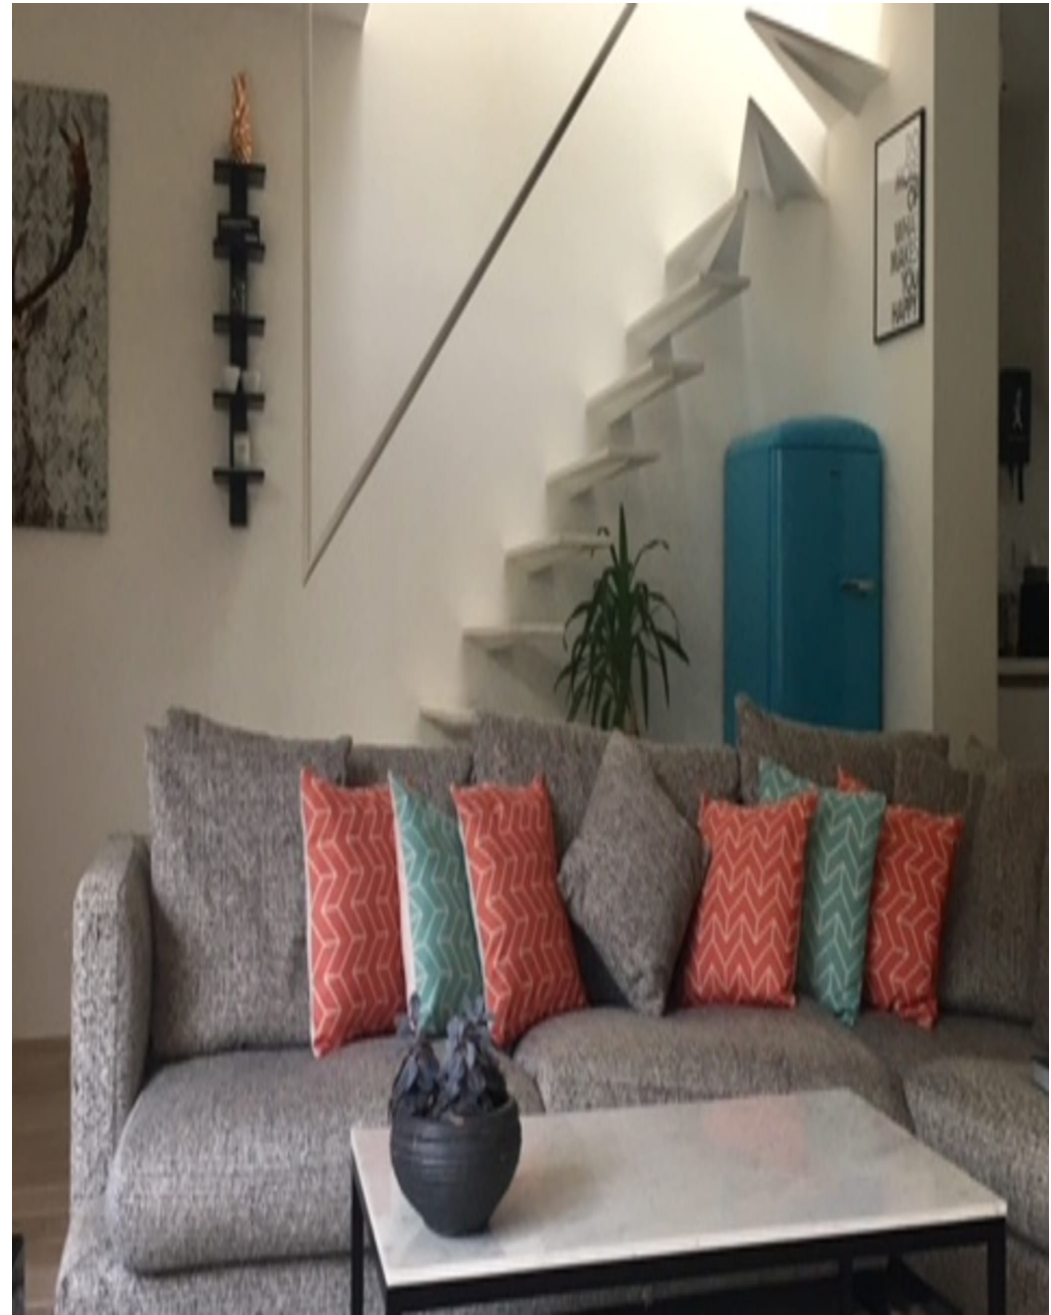

# Herringbone House, N16

Scandinavian inspired home, with modern finishings. The walls and floors are a soft white washed lime oak. There is an open plan living room to the kitchen and sliding glass doors creating a warm, open space. A floating staircase leads upstairs to three spacious bedrooms and a landing area with a sky light, offering natural light which flows through the house. The perfect space for interiors, lingerie, fashion shoots or filming. The house is based in North London, N16.

## Herringbone House, N16

Scandinavian inspired home, with modern finishings. The walls and floors are a soft white washed lime oak. There is an open plan living room to the kitchen and sliding glass doors creating a warm, open space. A floating staircase leads upstairs to three spacious bedrooms and a landing area with a sky light, offering natural light which flows through the house. The perfect space for interiors, lingerie, fashion shoots or filming. The house is based in North London, N16.