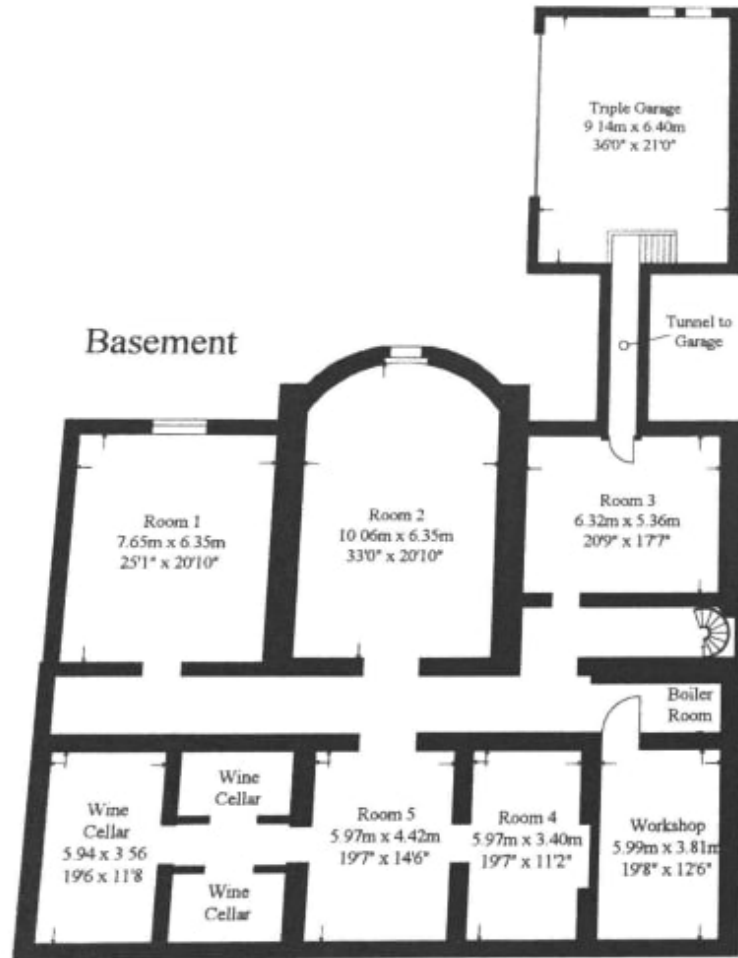

020 7482 1555
www.carolhayesmanagement.co.uk

Hamptons, Hadlow

Show the extents of the printed measurements

Approximate Gross Internal Area: 1163 Square Metres