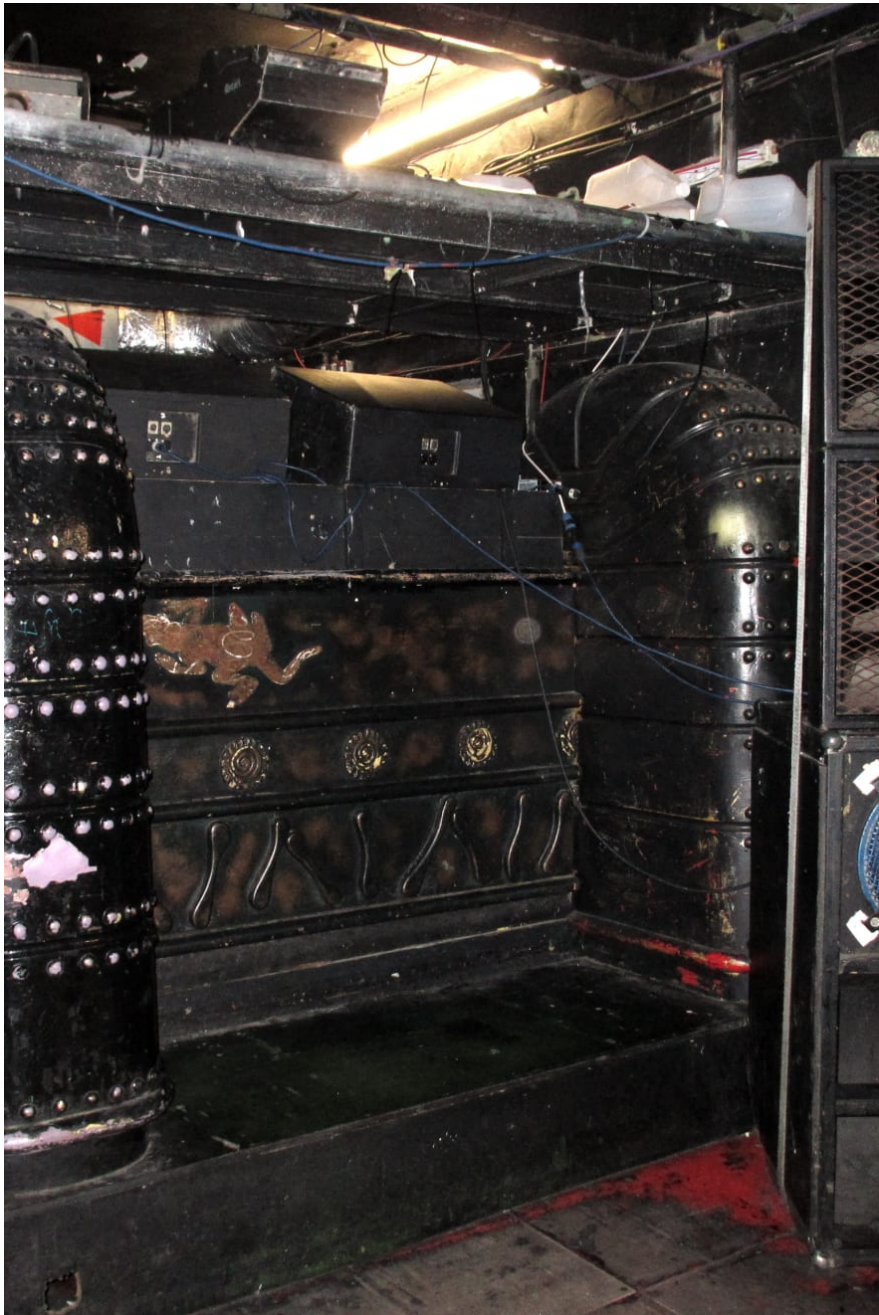

Grunge Club EC1

A live music venue over two floors above our location Angel Warehouse. Capacity around 100.

CAROLHAYES
MANAGEMENT
CREATIVE ARTIST & STYLE MANAGEMENT

020 7482 1555

www.carolhayesmanagement.co.uk