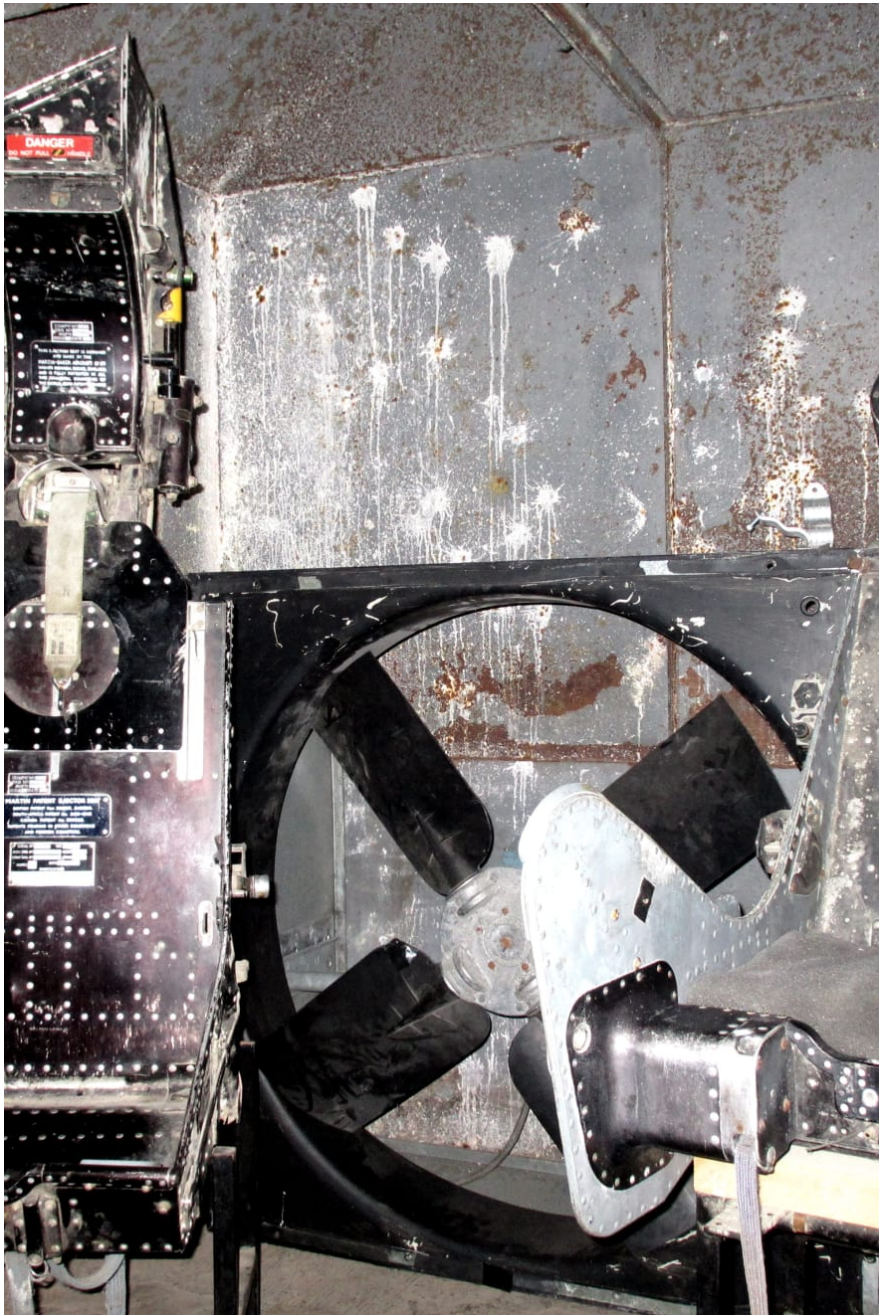

Grunge Club EC1

A live music venue over two floors above our location Angel Warehouse. Capacity around 100.

CAROL HAYES
MANAGEMENT
CREATIVE ARTIST & STYLE MANAGEMENT

020 7482 1555

www.carolhayesmanagement.co.uk