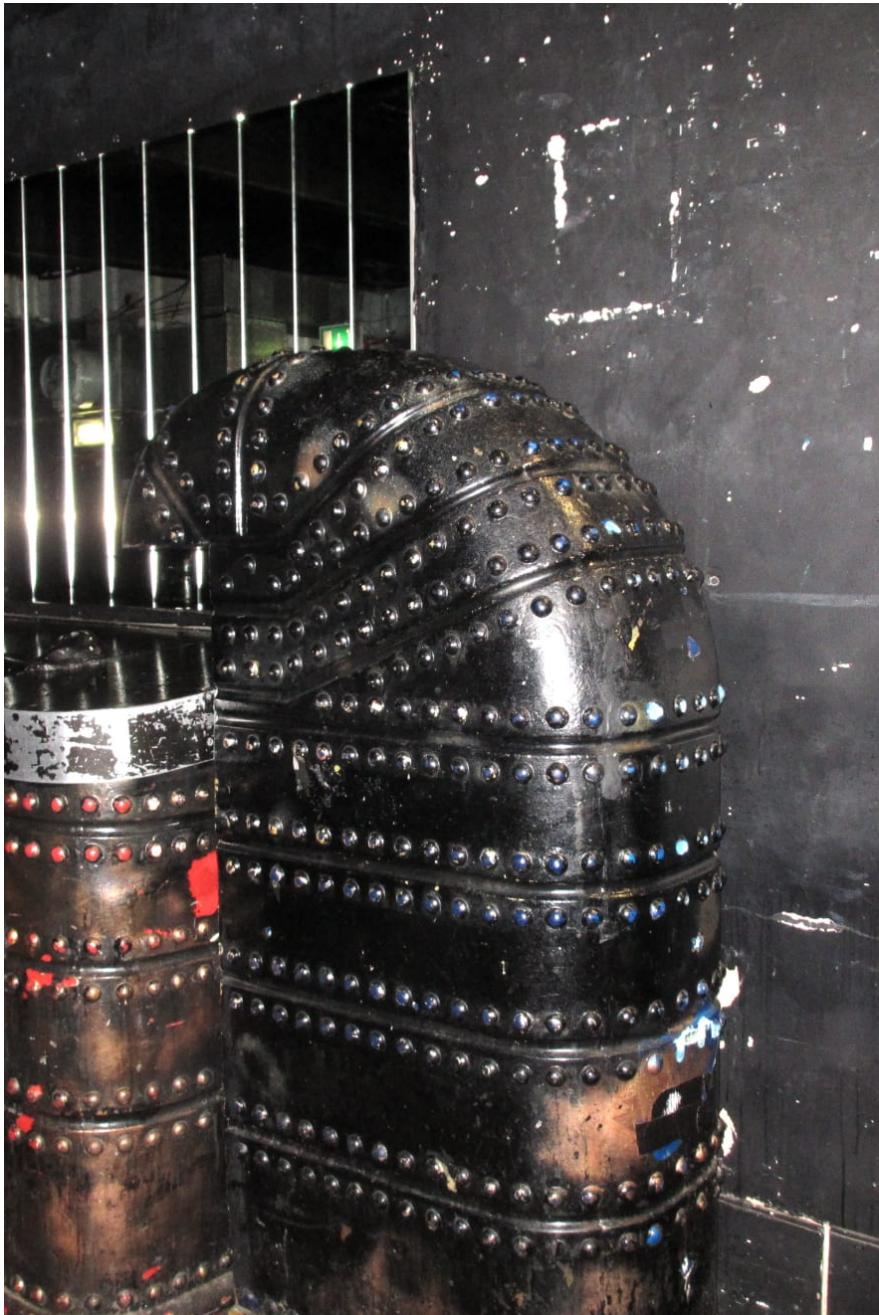

Grunge Club EC1

A live music venue over two floors above our location Angel Warehouse. Capacity around 100.

CAROLHAYES
MANAGEMENT
CREATIVE ARTIST & STYLE MANAGEMENT

020 7482 1555

www.carolhayesmanagement.co.uk