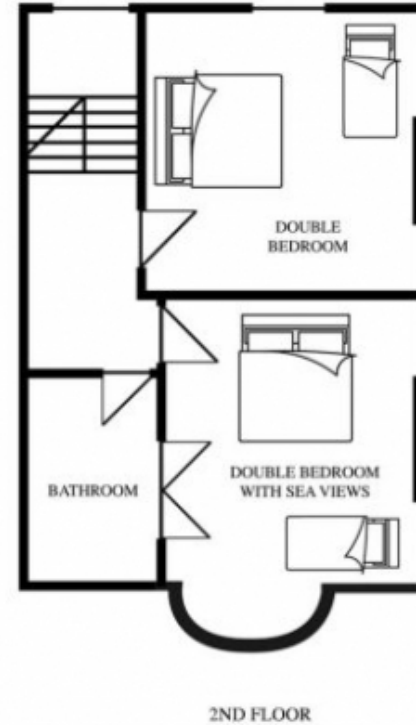

020 7482 1555

www.carolhayesmanagement.co.uk

GABRIEL'S HALL FLOORPLANS

Gabriels Hall West Sussex
Ideal for shoot and stay by the seaside

CAROL HAYES
MANAGEMENT
CREATIVE ARTIST & STYLE MANAGEMENT

020 7482 1555
www.carolhayesmanagement.co.uk