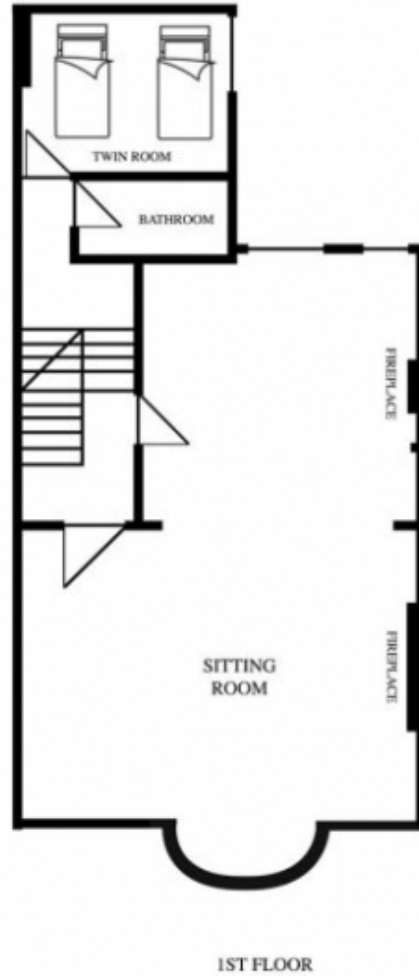

020 7482 1555

www.carolhayesmanagement.co.uk

GABRIEL'S HALL FLOORPLANS

Gabriels Hall West Sussex
Ideal for shoot and stay by the seaside

CAROL HAYES
MANAGEMENT
CREATIVE ARTIST & STYLE MANAGEMENT

020 7482 1555
www.carolhayesmanagement.co.uk