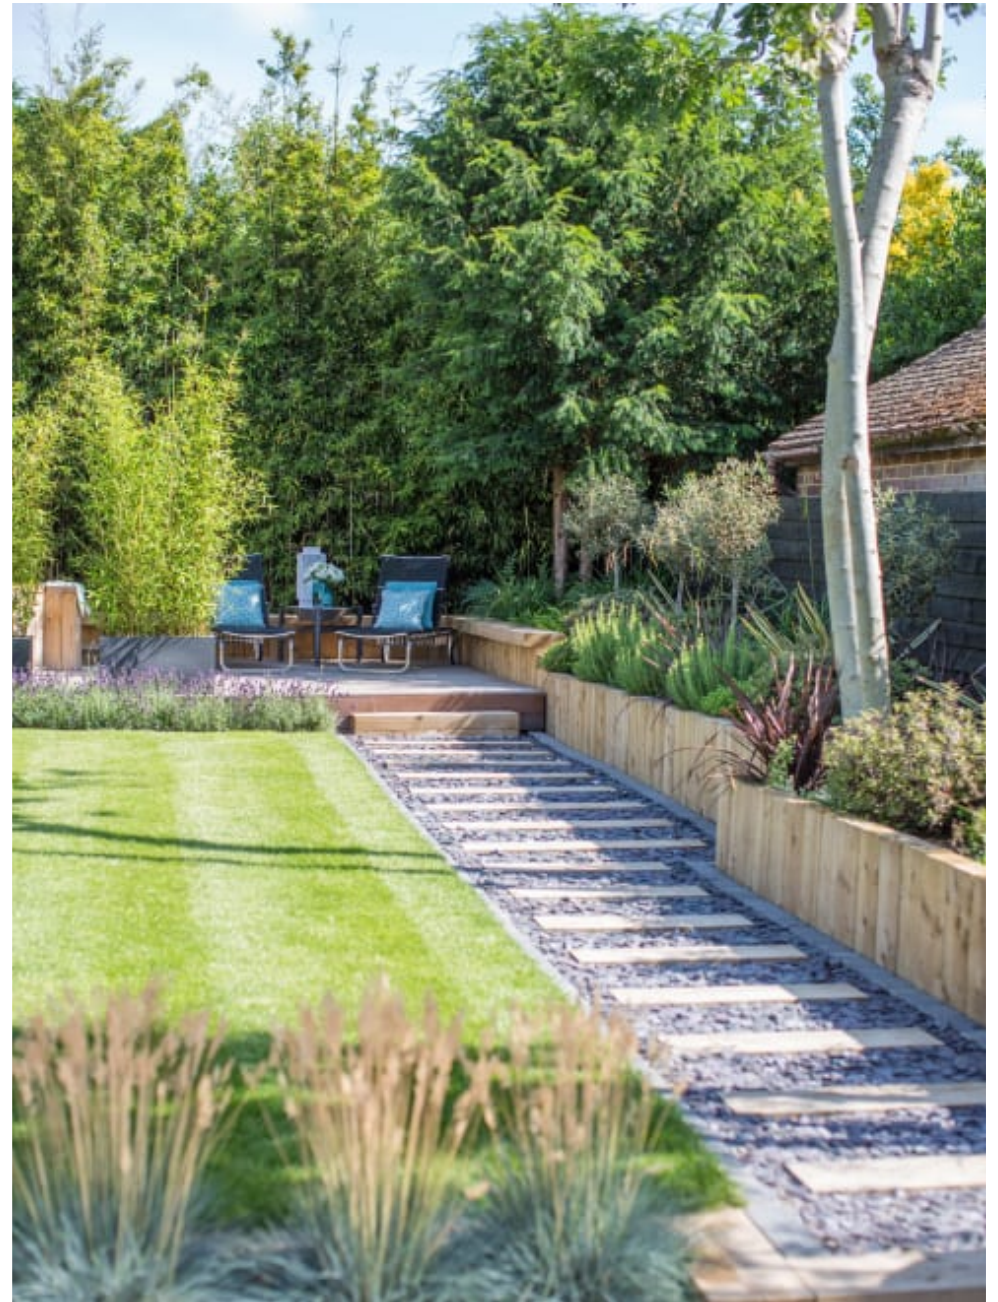

020 7482 1555
www.carolhayesmanagement.co.uk

Fresh House, TW12

CAROLHAYES
MANAGEMENT
CREATIVE ARTIST & STYLE MANAGEMENT

020 7482 1555
www.carolhayesmanagement.co.uk

Fresh House, TW12

Fresh House, TW12

**CAROLHAYES
MANAGEMENT**
CREATIVE ARTIST & STYLE MANAGEMENT