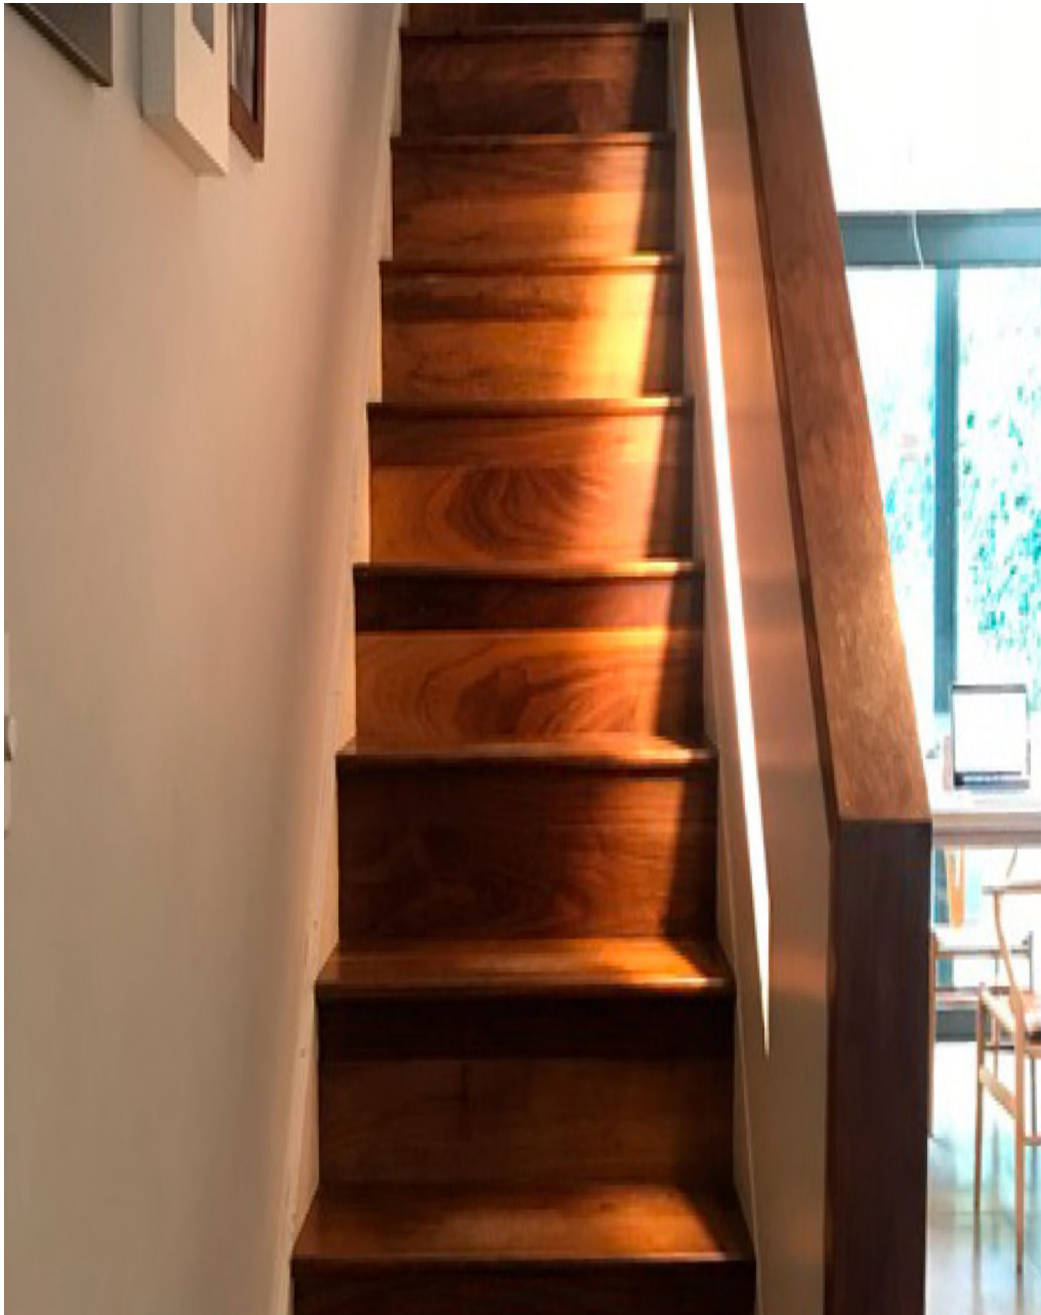

Fitzwilliam

A 4 storey, 5 bedroom house in Clapham Old Town, perfect for fashion, lingerie and home shoots.

CAROLHAYES
MANAGEMENT
CREATIVE ARTIST & STYLE MANAGEMENT

020 7482 1555

www.carolhayesmanagement.co.uk