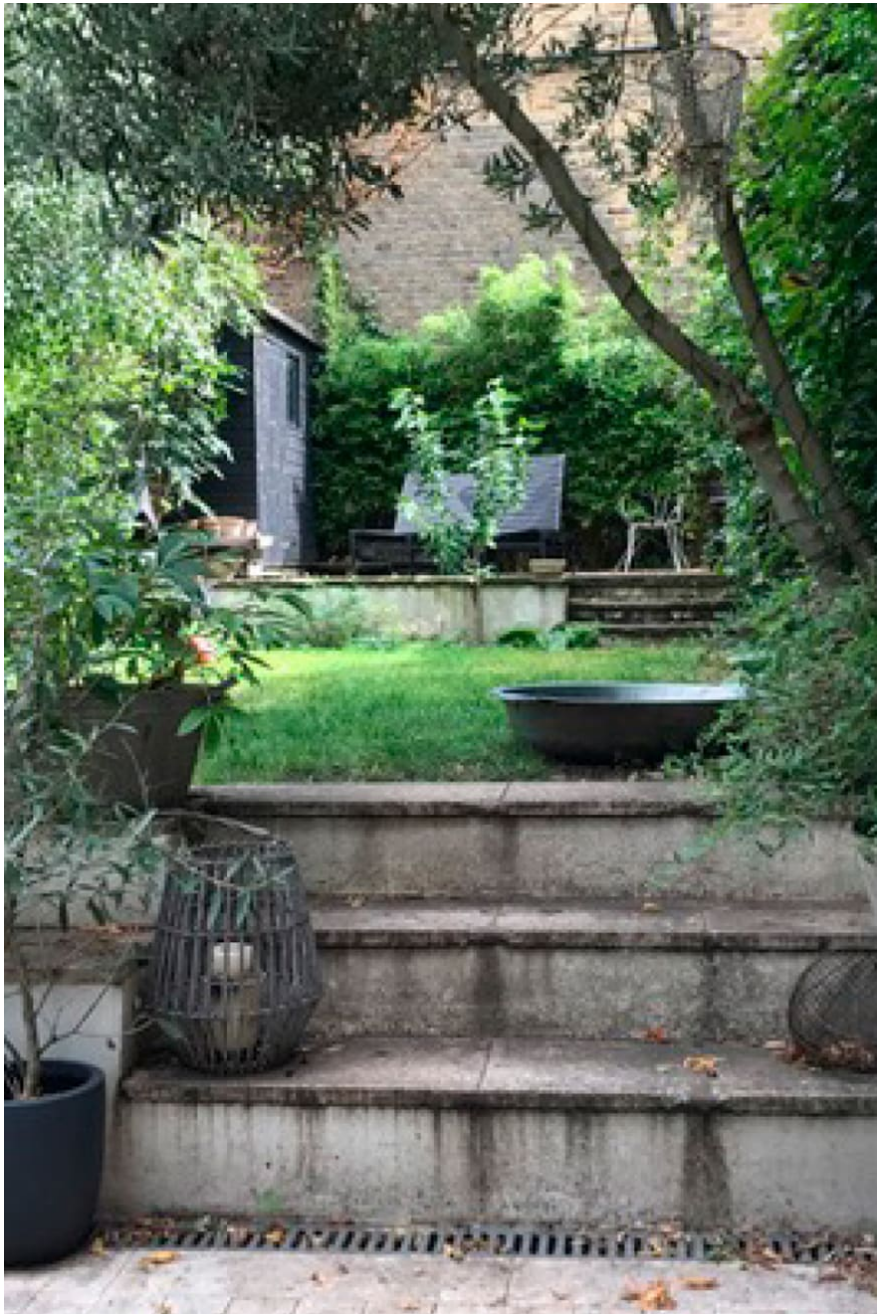

Fitzwilliam

A 4 storey, 5 bedroom house in Clapham Old Town, perfect for fashion, lingerie and home shoots.

CAROLHAYES
MANAGEMENT
CREATIVE ARTIST & STYLE MANAGEMENT

020 7482 1555

www.carolhayesmanagement.co.uk