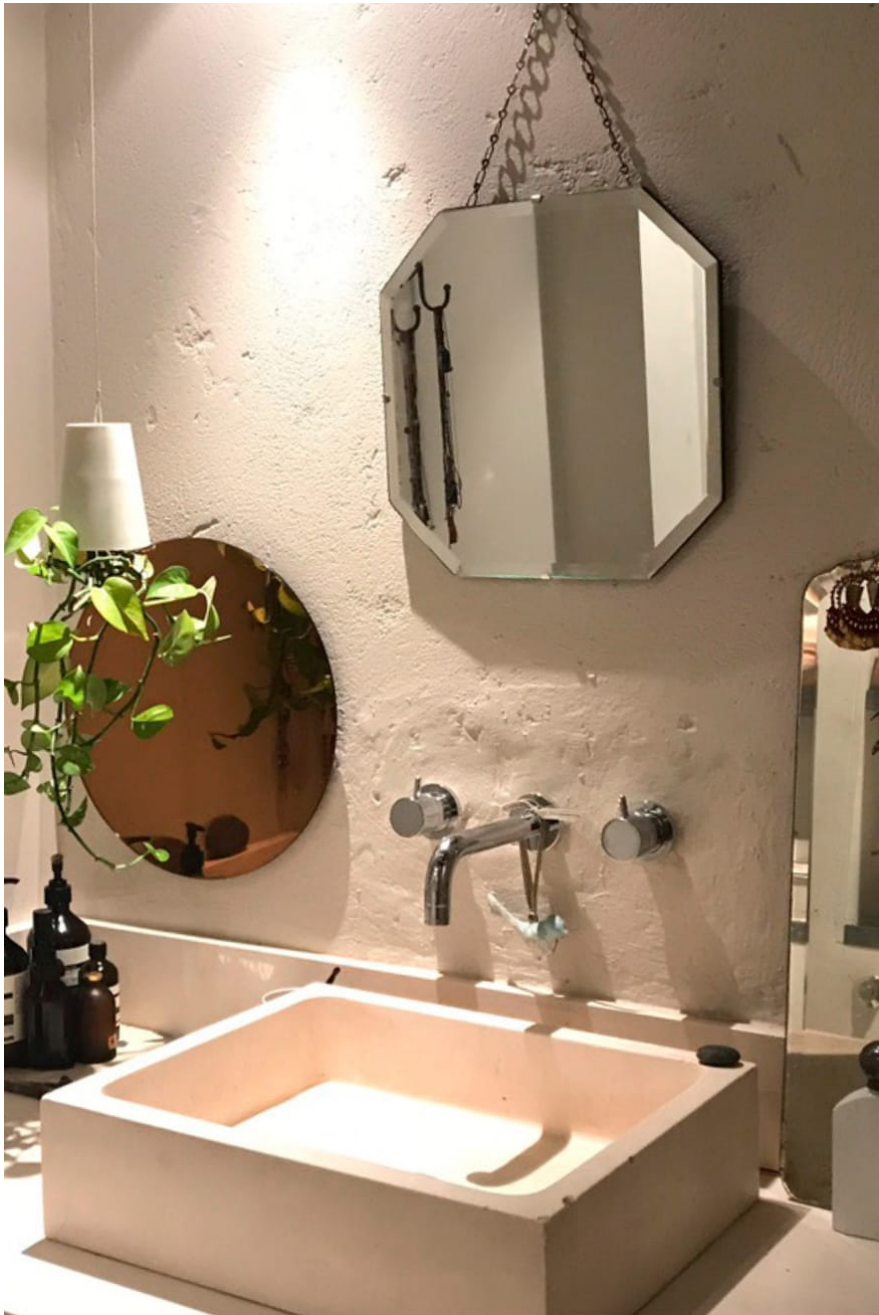

Fitzwilliam

A 4 storey, 5 bedroom house in Clapham Old Town, perfect for fashion, lingerie and home shoots.

CAROLHAYES
MANAGEMENT
CREATIVE ARTIST & STYLE MANAGEMENT

020 7482 1555

www.carolhayesmanagement.co.uk