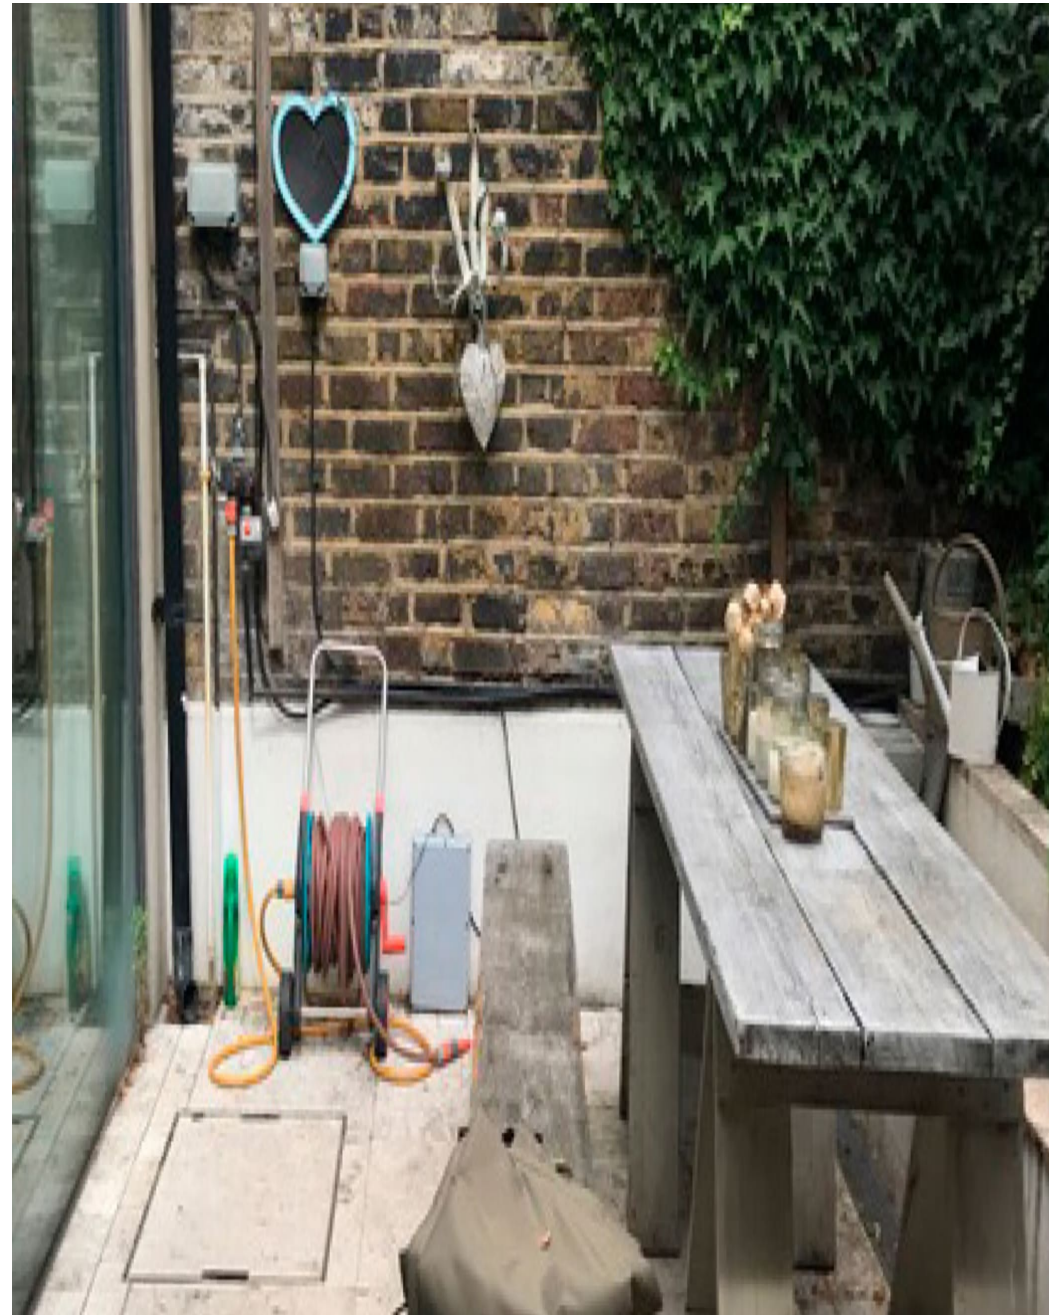

Fitzwilliam

A 4 storey, 5 bedroom house in Clapham Old Town, perfect for fashion, lingerie and home shoots.

CAROLHAYES
MANAGEMENT
CREATIVE ARTIST & STYLE MANAGEMENT

020 7482 1555

www.carolhayesmanagement.co.uk