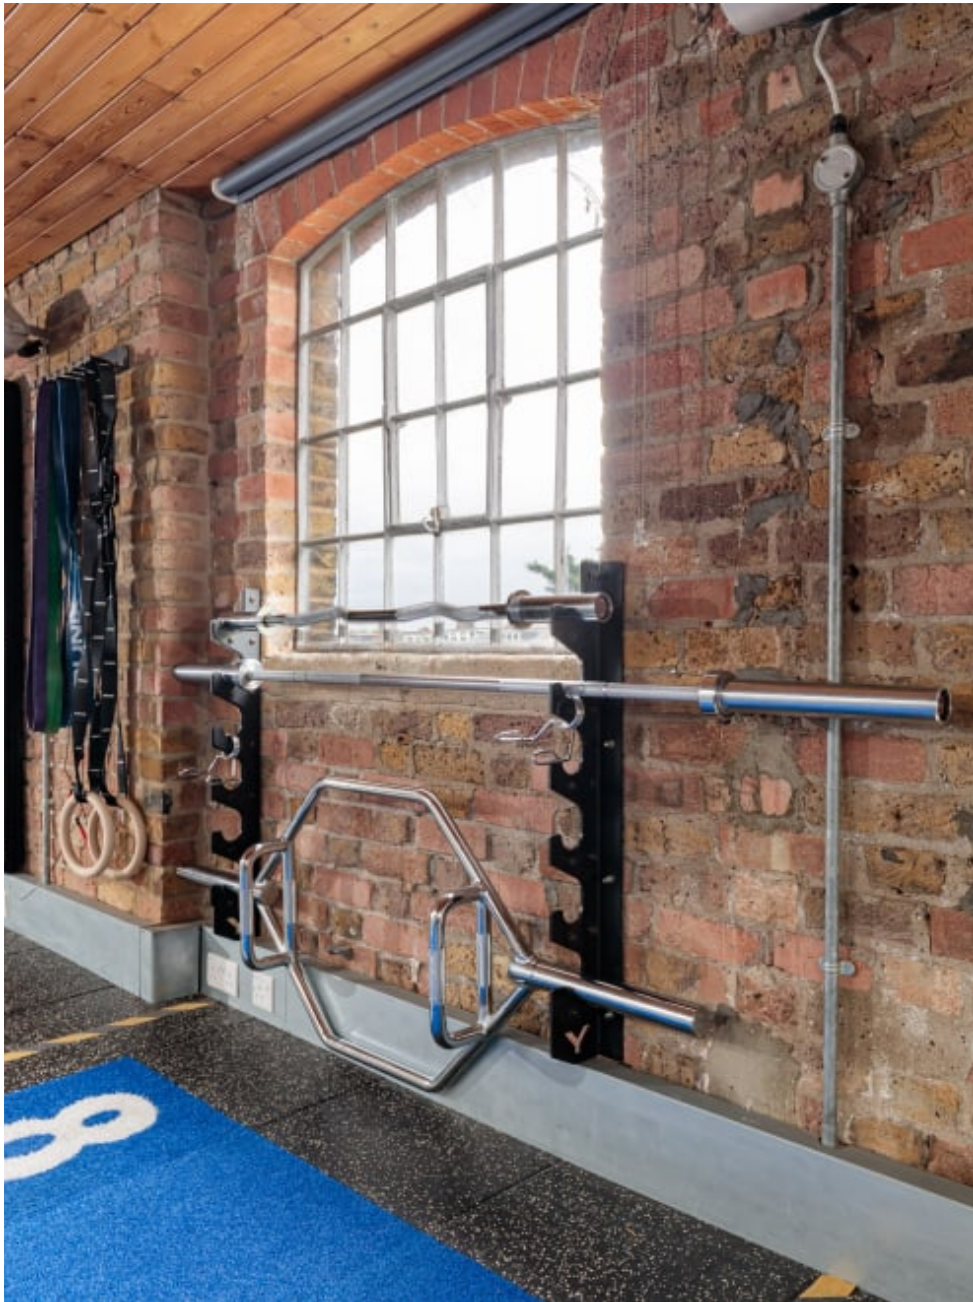

Fitness Studio NW10

Fitness Studio NW10

Fitness Studio NW10

**CAROLHAYES
MANAGEMENT**
CREATIVE ARTIST & STYLE MANAGEMENT

020 7482 1555
www.carolhayesmanagement.co.uk

Fitness Studio NW10

**CAROLHAYES
MANAGEMENT**
CREATIVE ARTIST & STYLE MANAGEMENT