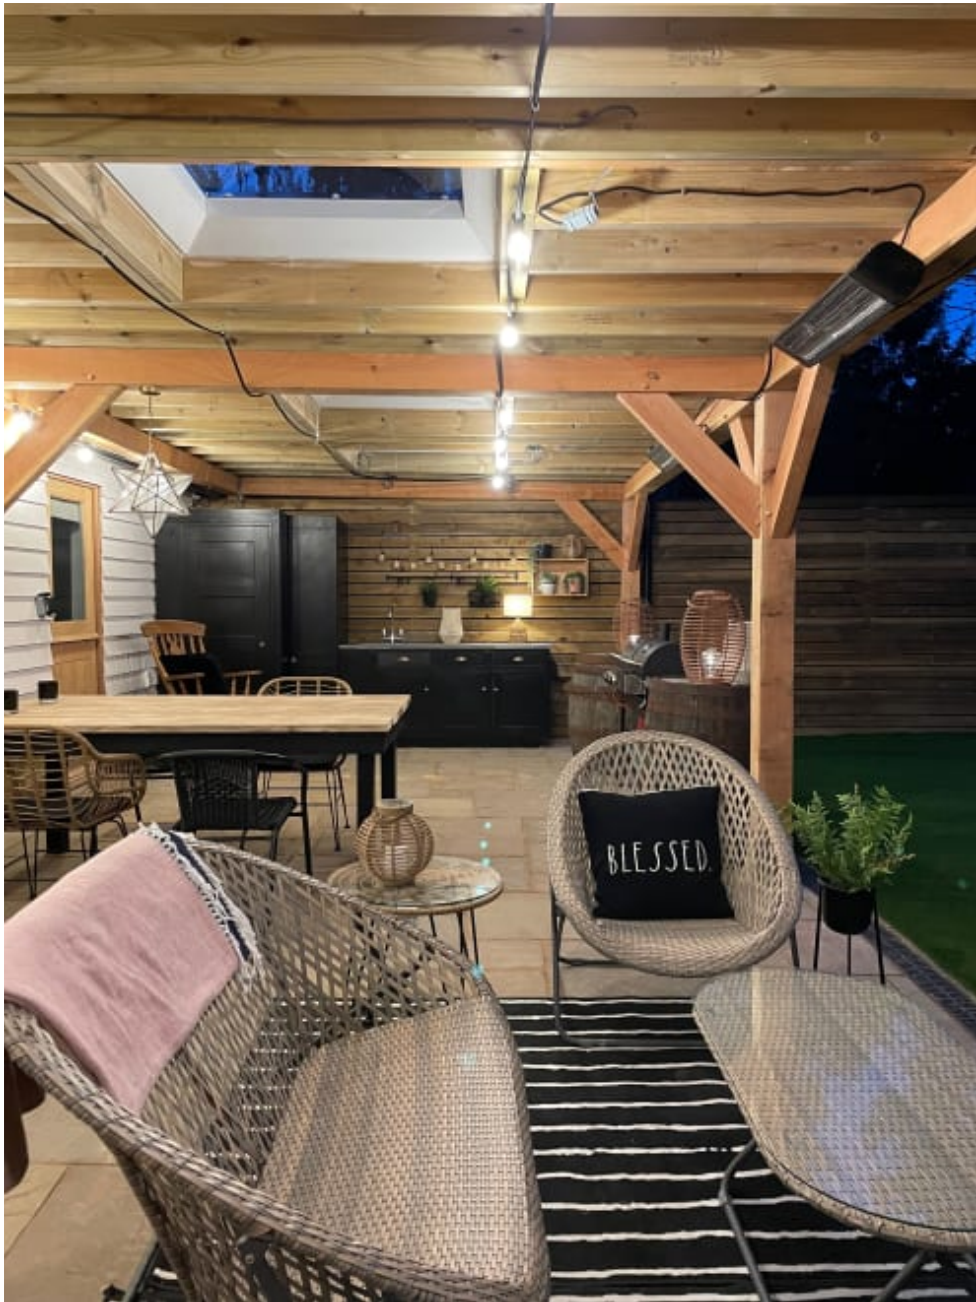

Edwardian Country Farm- house - Kent TN17

Edwardian Country Farmhouse - Kent TN17

Edwardian Country Farmhouse - Kent TN17

**CAROLHAYES
MANAGEMENT**
CREATIVE ARTIST & STYLE MANAGEMENT

020 7482 1555
www.carolhayesmanagement.co.uk