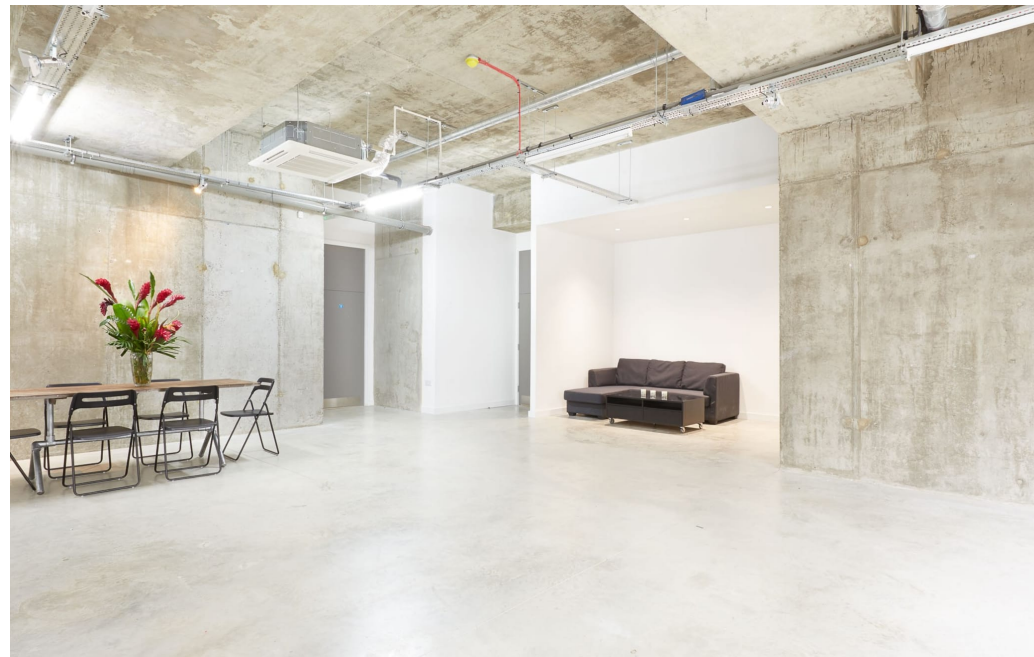

## Crescent Studio 2

A 950 sq ft space with north facing windows, concrete feature walls & daylight or full blackout options. Based in London N1

**CAROLHAYES**  
**MANAGEMENT**  
CREATIVE ARTIST & STYLE MANAGEMENT