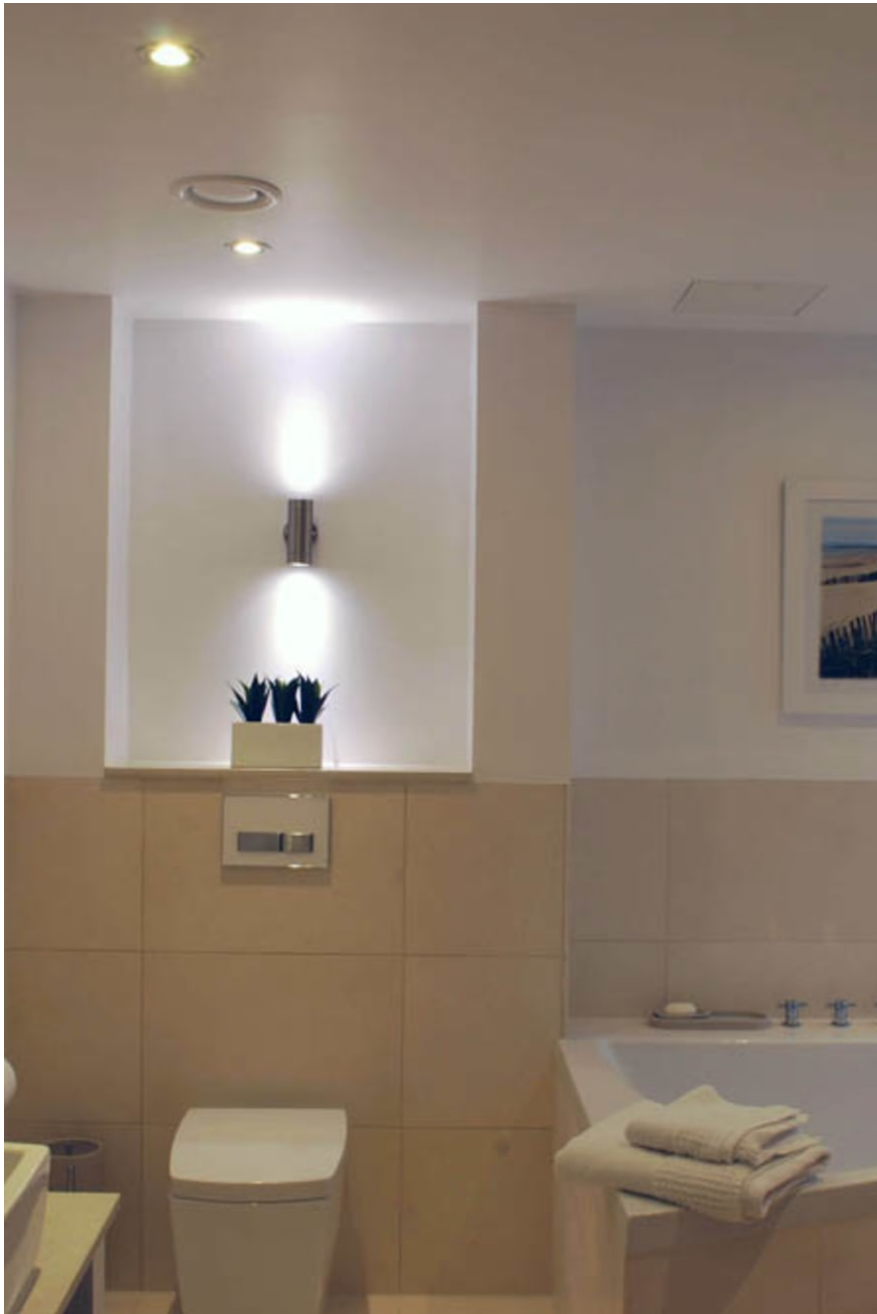

Camber Sands Gem

Beautiful beach house with a modern nautical touch throughout. There is a circular seating area around the BBQ/ing pit submerged in the garden, which can be illuminated at night, giving a magical feeling to the evening. There are 4 bedrooms - one master suite has its own balcony.

CAROLHAYES
MANAGEMENT
CREATIVE ARTIST & STYLE MANAGEMENT

020 7482 1555

www.carolhayesmanagement.co.uk