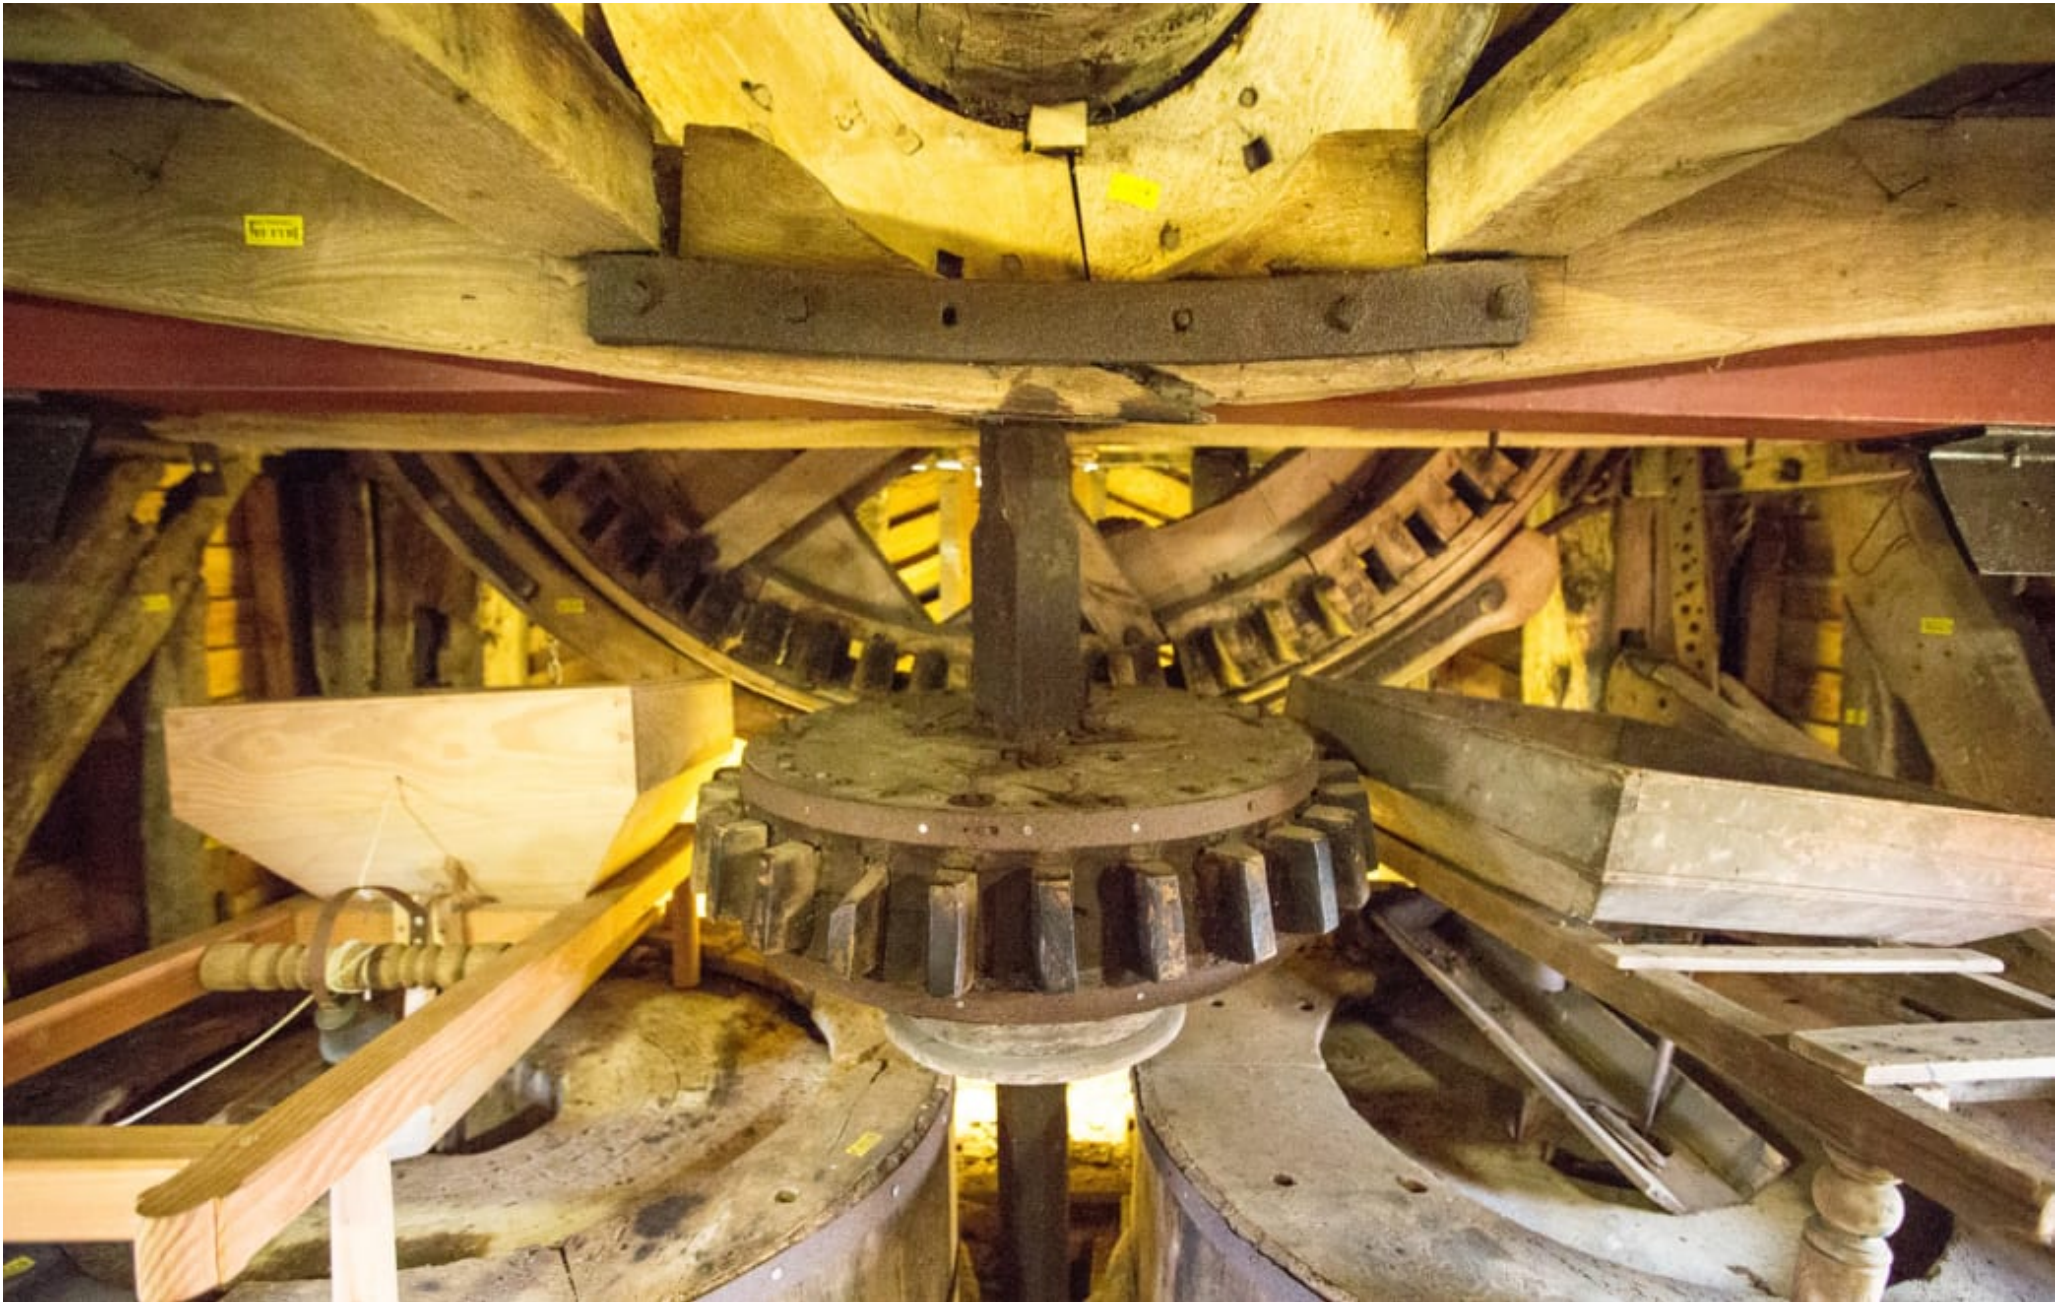

020 7482 1555
www.carolhayesmanagement.co.uk

Brill Windmill, Buckinghamshire

Brill Windmill, Buckinghamshire

**CAROLHAYES
MANAGEMENT**
CREATIVE ARTIST & STYLE MANAGEMENT

020 7482 1555
www.carolhayesmanagement.co.uk