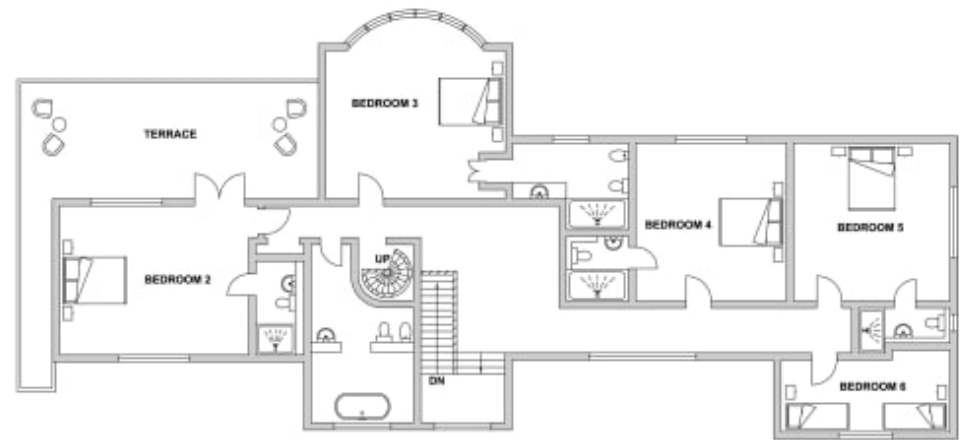

020 7482 1555
www.carolhayesmanagement.co.uk

Belvedere- West Sussex

CAROLHAYES
MANAGEMENT
CREATIVE ARTIST & STYLE MANAGEMENT

020 7482 1555
www.carolhayesmanagement.co.uk

GROUND FLOOR
TOTAL APPROXIMATE AREA
 2218.44 sq. ft.
 (206.10 sq. m)

FIRST FLOOR
TOTAL APPROXIMATE AREA
 1848.05 sq. ft.
 (171.69 sq. m)

LOWER GROUND FLOOR
TOTAL APPROXIMATE AREA
 2439.21 sq. ft.
 (226.61 sq. m)

SECOND FLOOR
TOTAL APPROXIMATE AREA
 660.79 sq. ft.
 (61.39 sq. m)