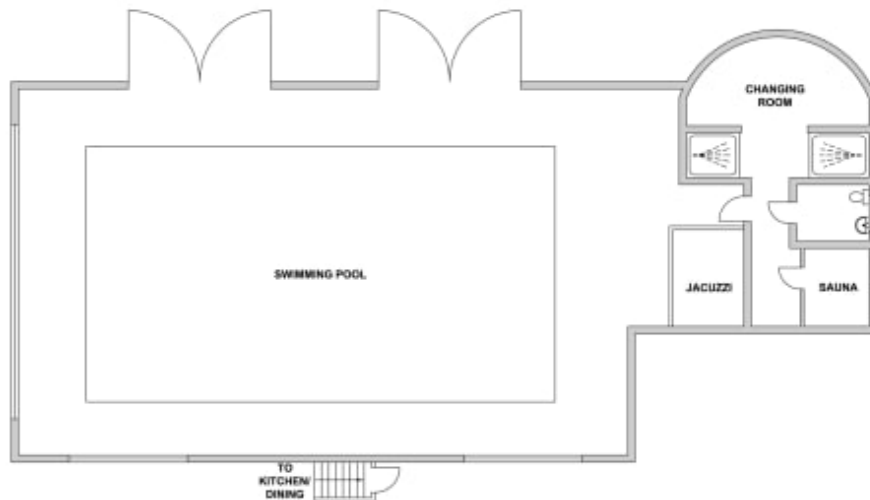

020 7482 1555
www.carolhayesmanagement.co.uk

Belvedere- West Sussex

CAROLHAYES
MANAGEMENT
CREATIVE ARTIST & STYLE MANAGEMENT

020 7482 1555
www.carolhayesmanagement.co.uk

GROUND FLOOR
TOTAL APPROXIMATE AREA
 2218.44 sq. ft.
 (206.10 sq. m)

FIRST FLOOR
TOTAL APPROXIMATE AREA
 1848.05 sq. ft.
 (171.69 sq. m)

LOWER GROUND FLOOR
TOTAL APPROXIMATE AREA
 2439.21 sq. ft.
 (226.61 sq. m)

SECOND FLOOR
TOTAL APPROXIMATE AREA
 660.79 sq. ft.
 (61.39 sq. m)