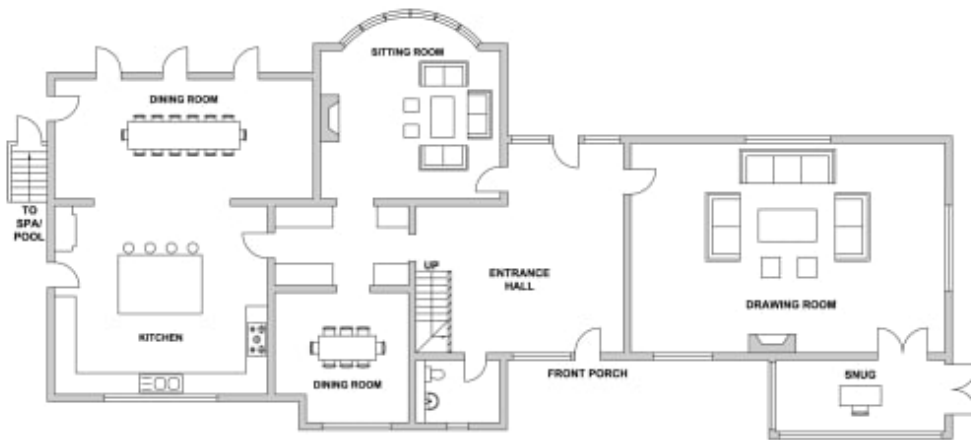

020 7482 1555
www.carolhayesmanagement.co.uk

Belvedere- West Sussex

CAROLHAYES
MANAGEMENT
CREATIVE ARTIST & STYLE MANAGEMENT

020 7482 1555
www.carolhayesmanagement.co.uk

GROUND FLOOR
TOTAL APPROXIMATE AREA
 2218.44 sq. ft.
 (206.10 sq. m)

FIRST FLOOR
TOTAL APPROXIMATE AREA
 1848.05 sq. ft.
 (171.69 sq. m)

LOWER GROUND FLOOR
TOTAL APPROXIMATE AREA
 2439.21 sq. ft.
 (226.61 sq. m)

SECOND FLOOR
TOTAL APPROXIMATE AREA
 660.79 sq. ft.
 (61.39 sq. m)