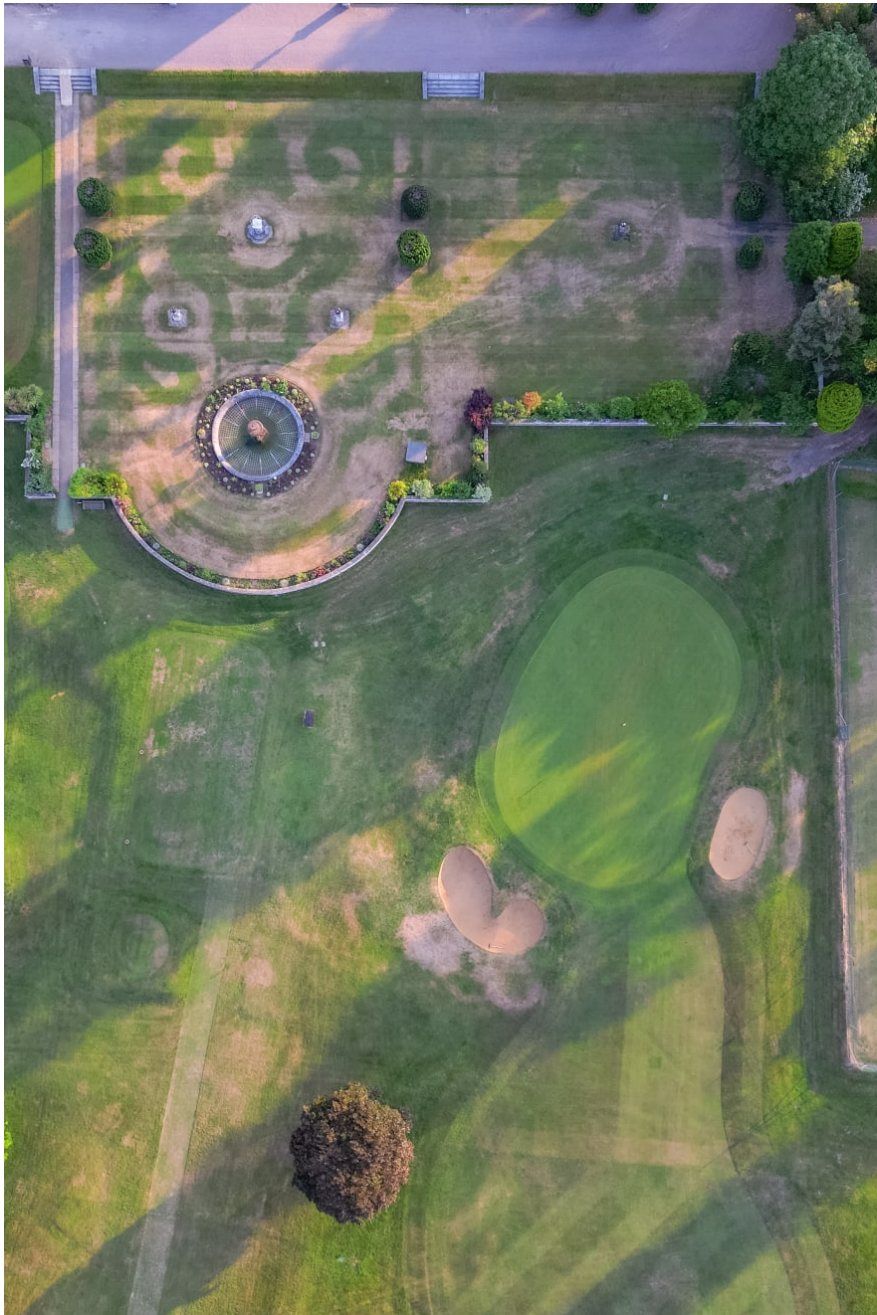

Arnhem Mansion - Rickmansworth

This magnificent 17th Century Palladian building is set within over 300 acres of landscaped parkland. The large rooms are adorned with ornate features including intricate painted ceilings and walls, often featuring Italian murals and sculptures. Arnhem Mansion has played host to many film, TV and stills shoots.

CAROLHAYES
MANAGEMENT
CREATIVE ARTIST & STYLE MANAGEMENT

020 7482 1555

www.carolhayesmanagement.co.uk