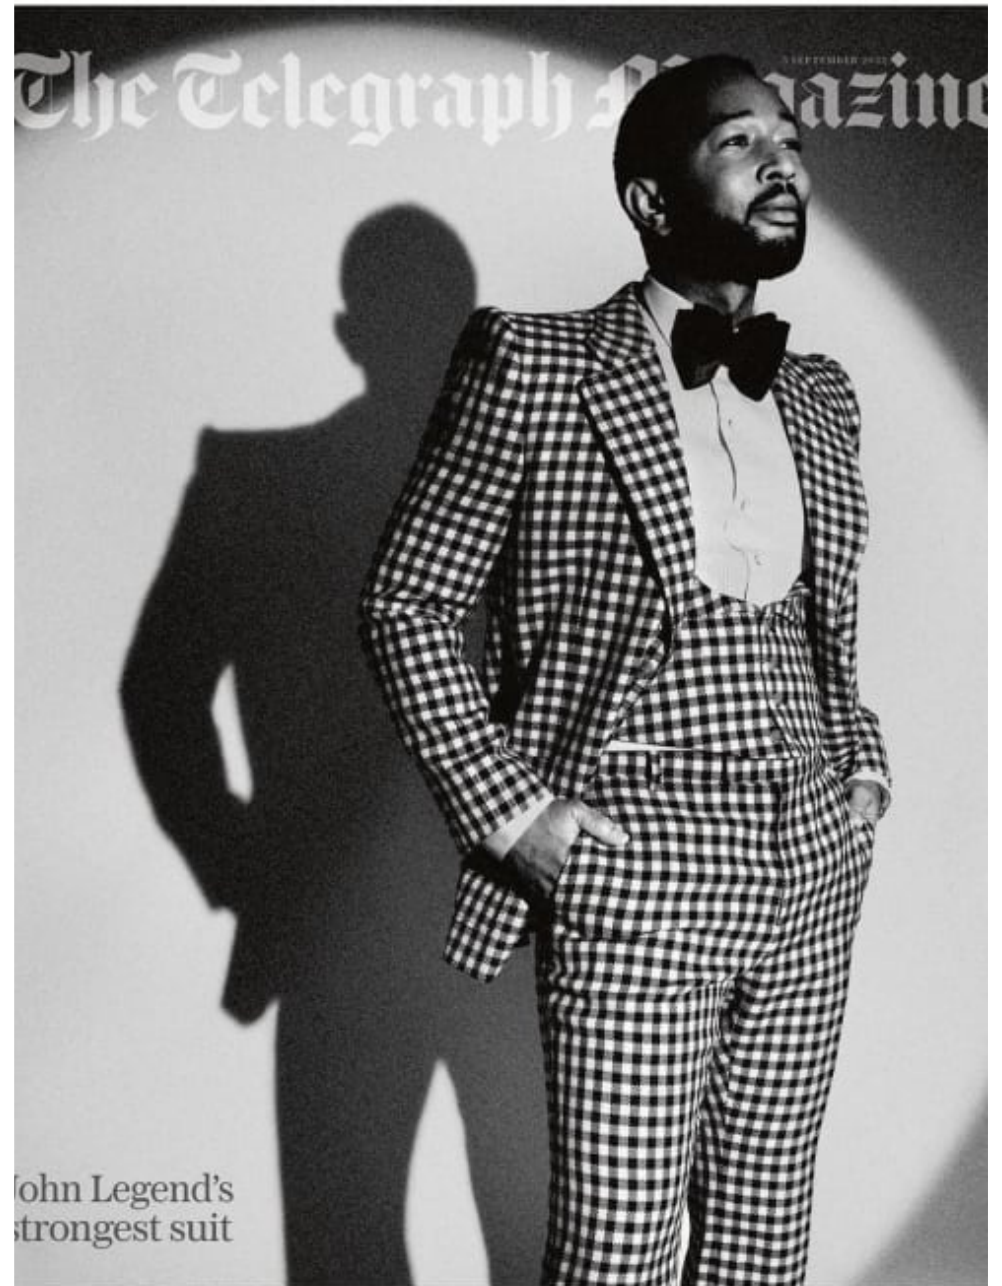

CAROLHAYES
MANAGEMENT
CREATIVE ARTIST & STYLE MANAGEMENT

020 7482 1555
www.carolhayesmanagement.co.uk