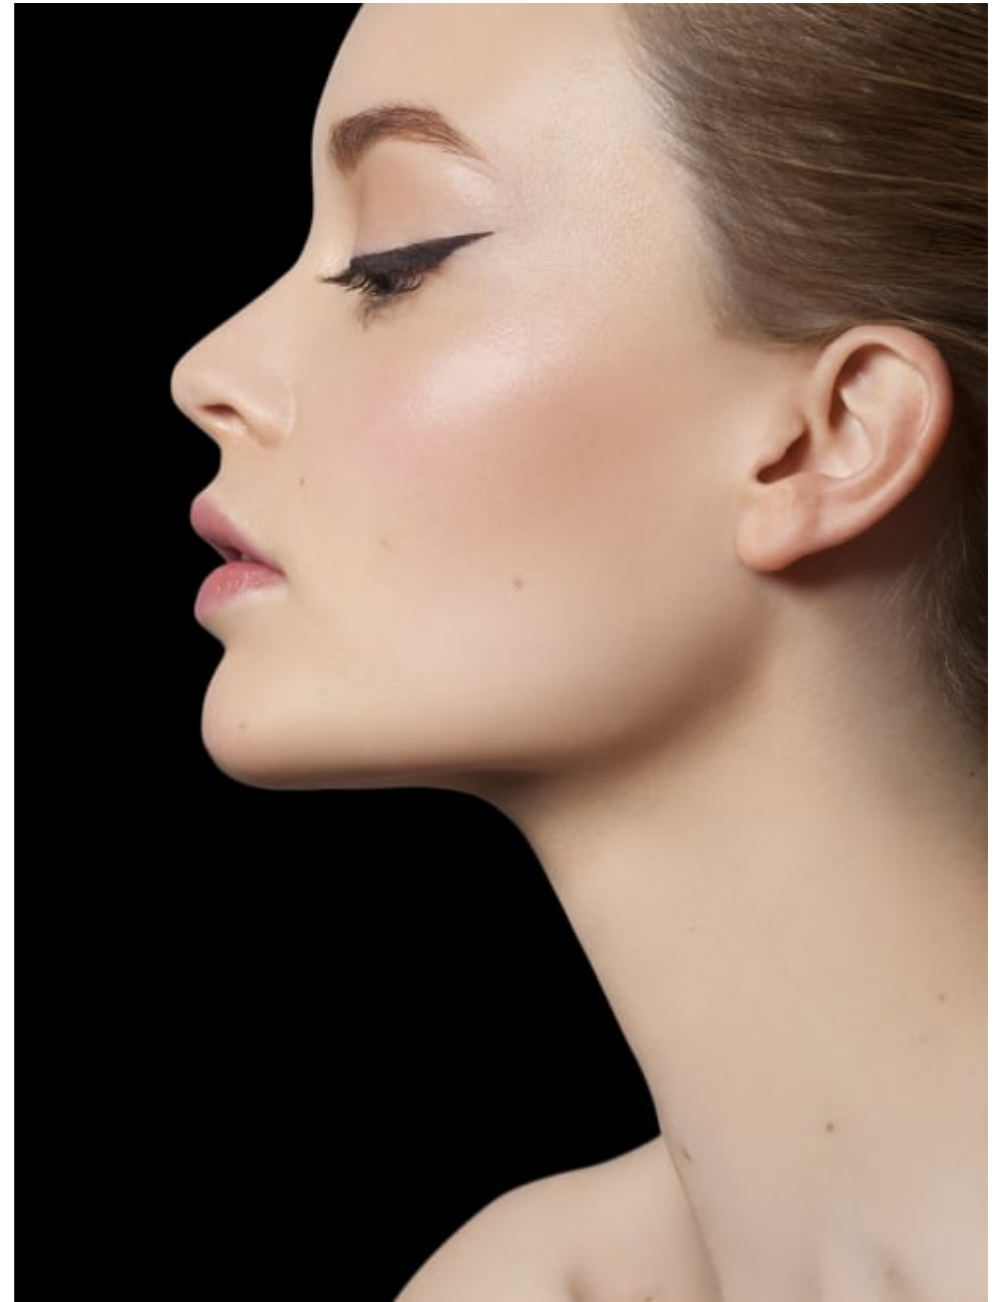

**CAROLHAYES
MANAGEMENT**
CREATIVE ARTIST & STYLE MANAGEMENT

020 7482 1555
www.carolhayesmanagement.co.uk