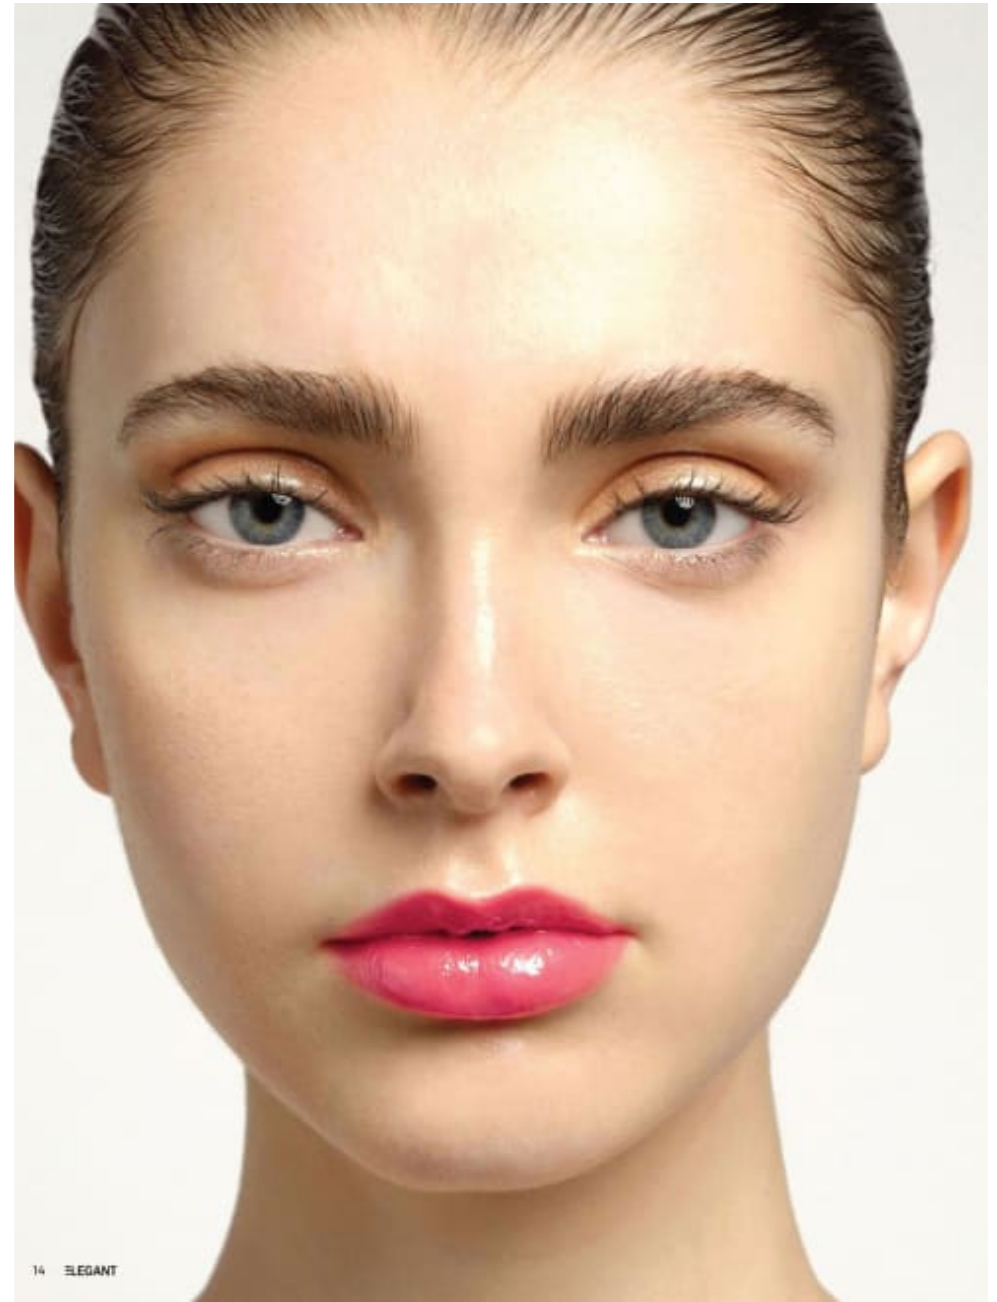

ELEGANT 13

16 ELEGANT

Sylvie Mainville - Paris
Makeup | New Talent
Women's Fashion

**CAROLHAYES
MANAGEMENT**
CREATIVE ARTIST & STYLE MANAGEMENT

020 7482 1555
www.carolhayesmanagement.co.uk

Sylvie Mainville - Paris
Makeup | New Talent
Women's Fashion