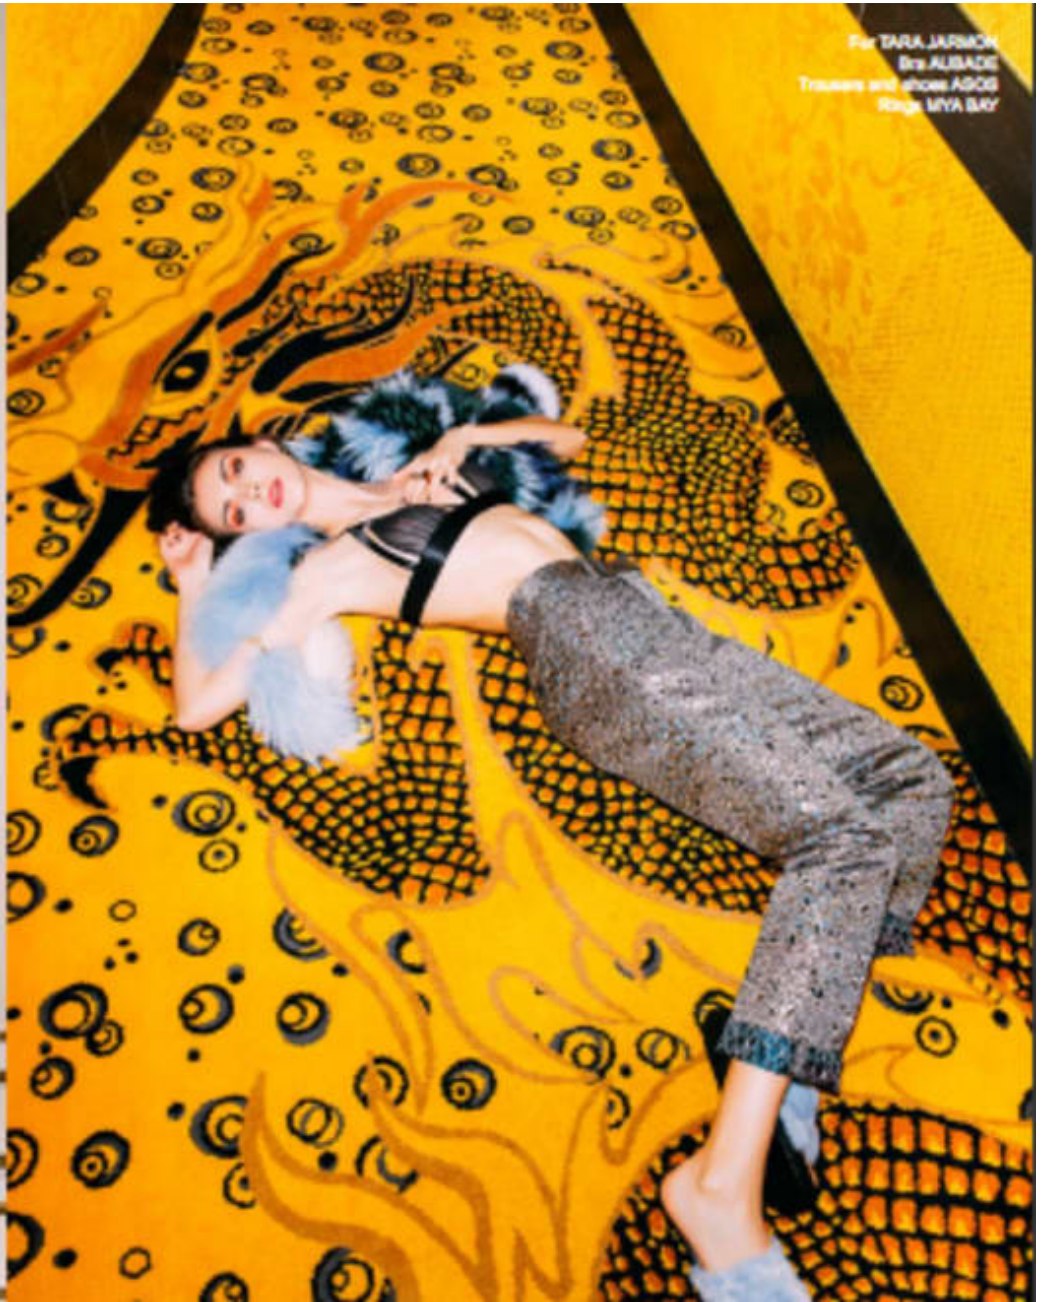

Sylvie Mainville - Paris

Makeup | New Talent
Women's Fashion

**CAROLHAYES
MANAGEMENT**
CREATIVE ARTIST & STYLE MANAGEMENT

020 7482 1555
www.carolhayesmanagement.co.uk