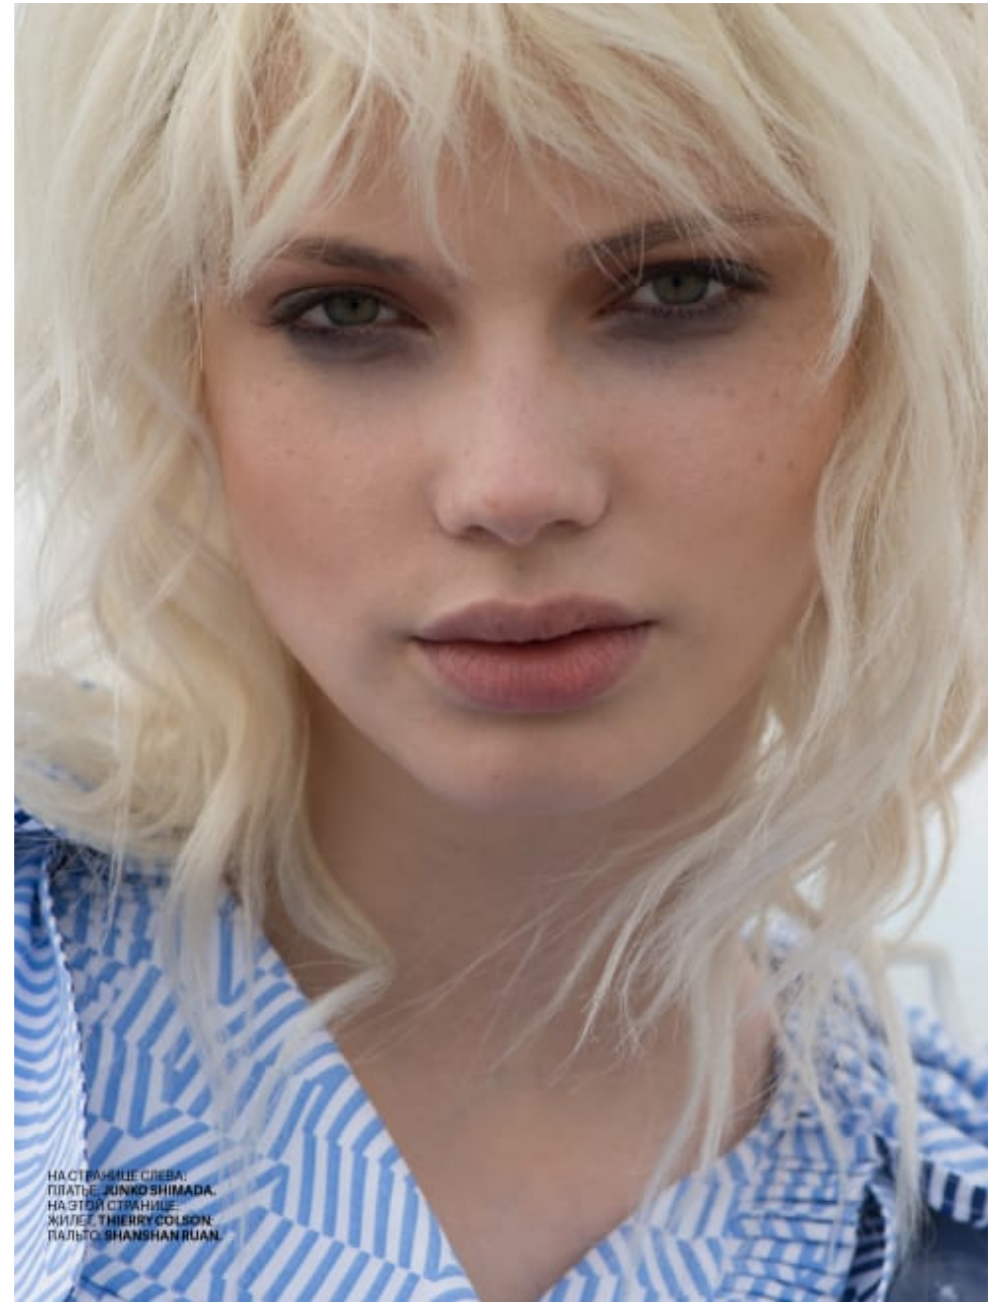

Sylvie Mainville - Paris

Makeup | New Talent

Women's Fashion

**CAROLHAYES
MANAGEMENT**
CREATIVE ARTIST & STYLE MANAGEMENT

020 7482 1555

www.carolhayesmanagement.co.uk