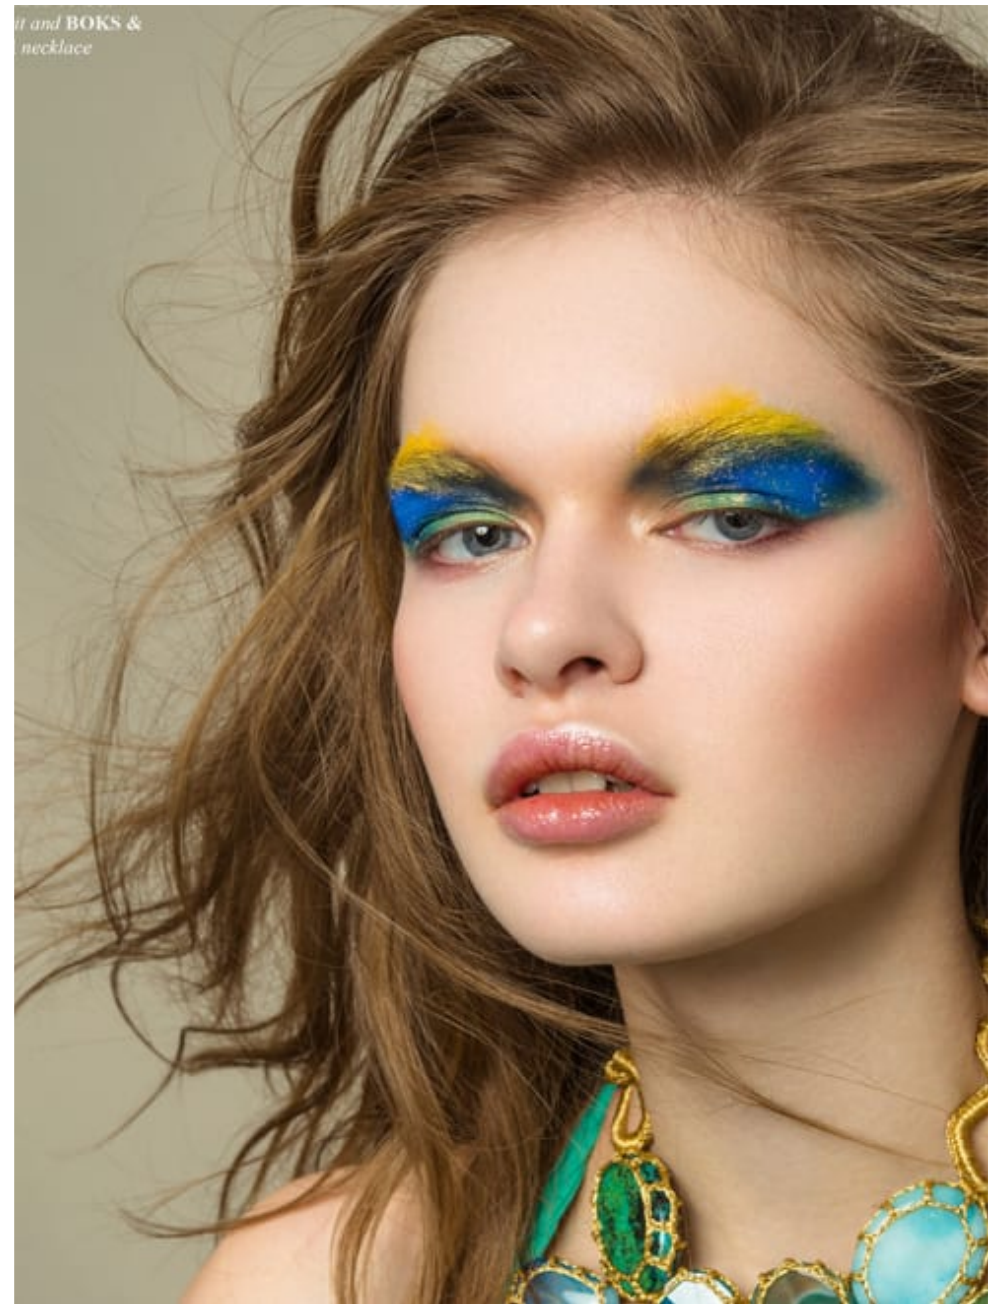

it and BOKS &
necklace

Sylvie Mainville - Paris
Makeup | New Talent
Women's Fashion

**CAROLHAYES
MANAGEMENT**
CREATIVE ARTIST & STYLE MANAGEMENT

020 7482 1555
www.carolhayesmanagement.co.uk