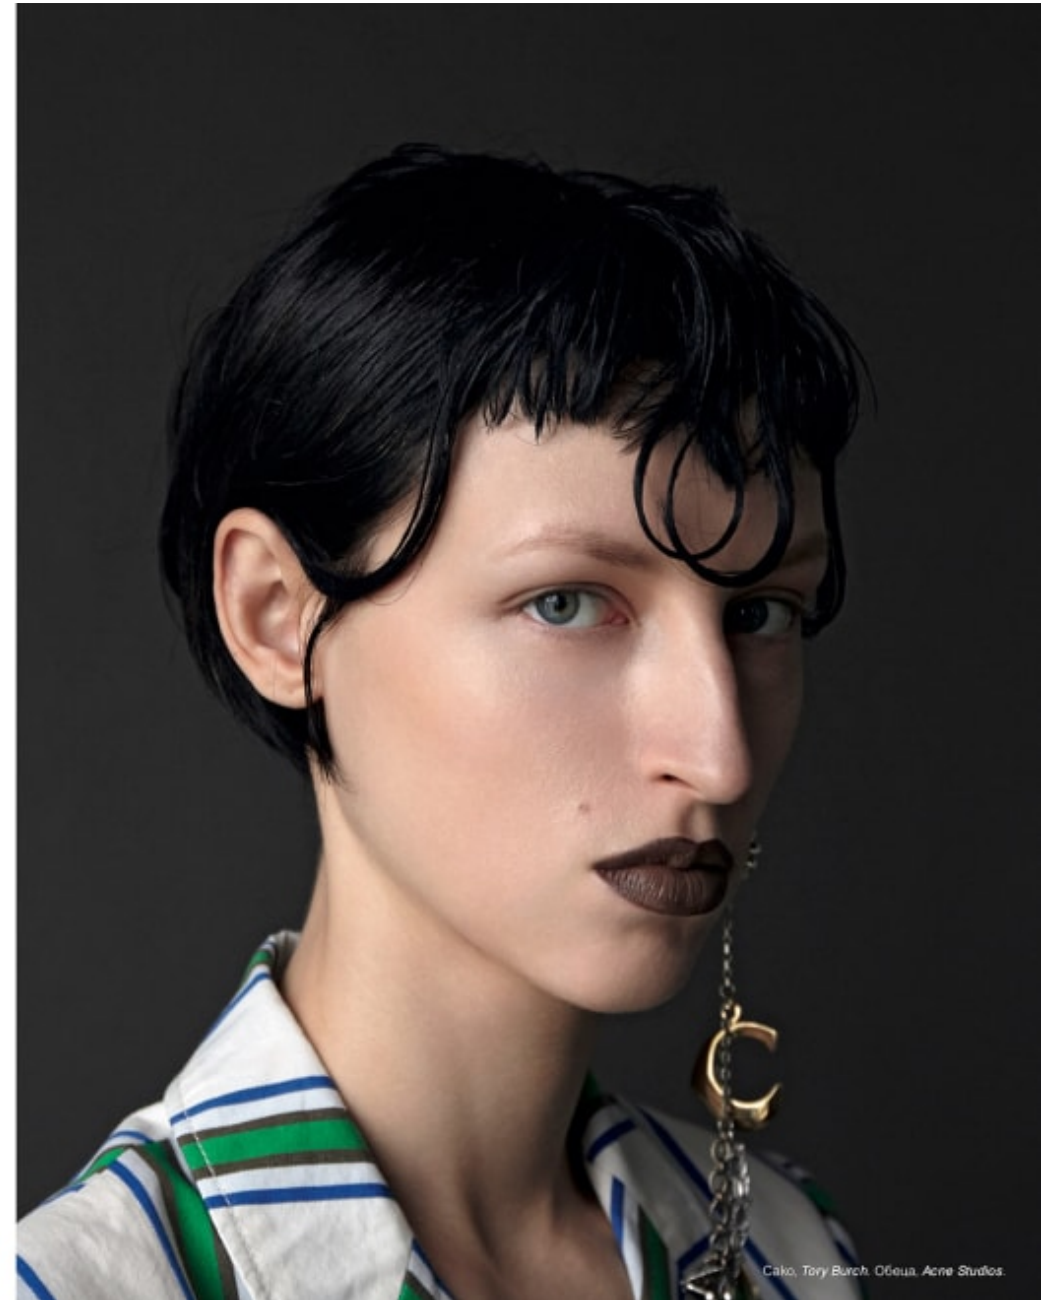

The Danish Girl

Фотопрофит АLEX ALEXOVA
Стильист MIA RAFOLO
Грим SYLVIE MAINVILLE, с продуктом от M.A.C COSMETICS
Ассистент-грим FANNY JAKUBOWICZ
Коса BRIGITTE MEIRINHO
Модель FREDDY ENGEL@THE FACE PARIS

Стиль, Tory Burch. Одежда, Acne Studios.

120 - AMICA

Sylvie Mainville - Paris
Makeup | New Talent
Women's Fashion

**CAROLHAYES
MANAGEMENT**
CREATIVE ARTIST & STYLE MANAGEMENT

020 7482 1555
www.carolhayesmanagement.co.uk