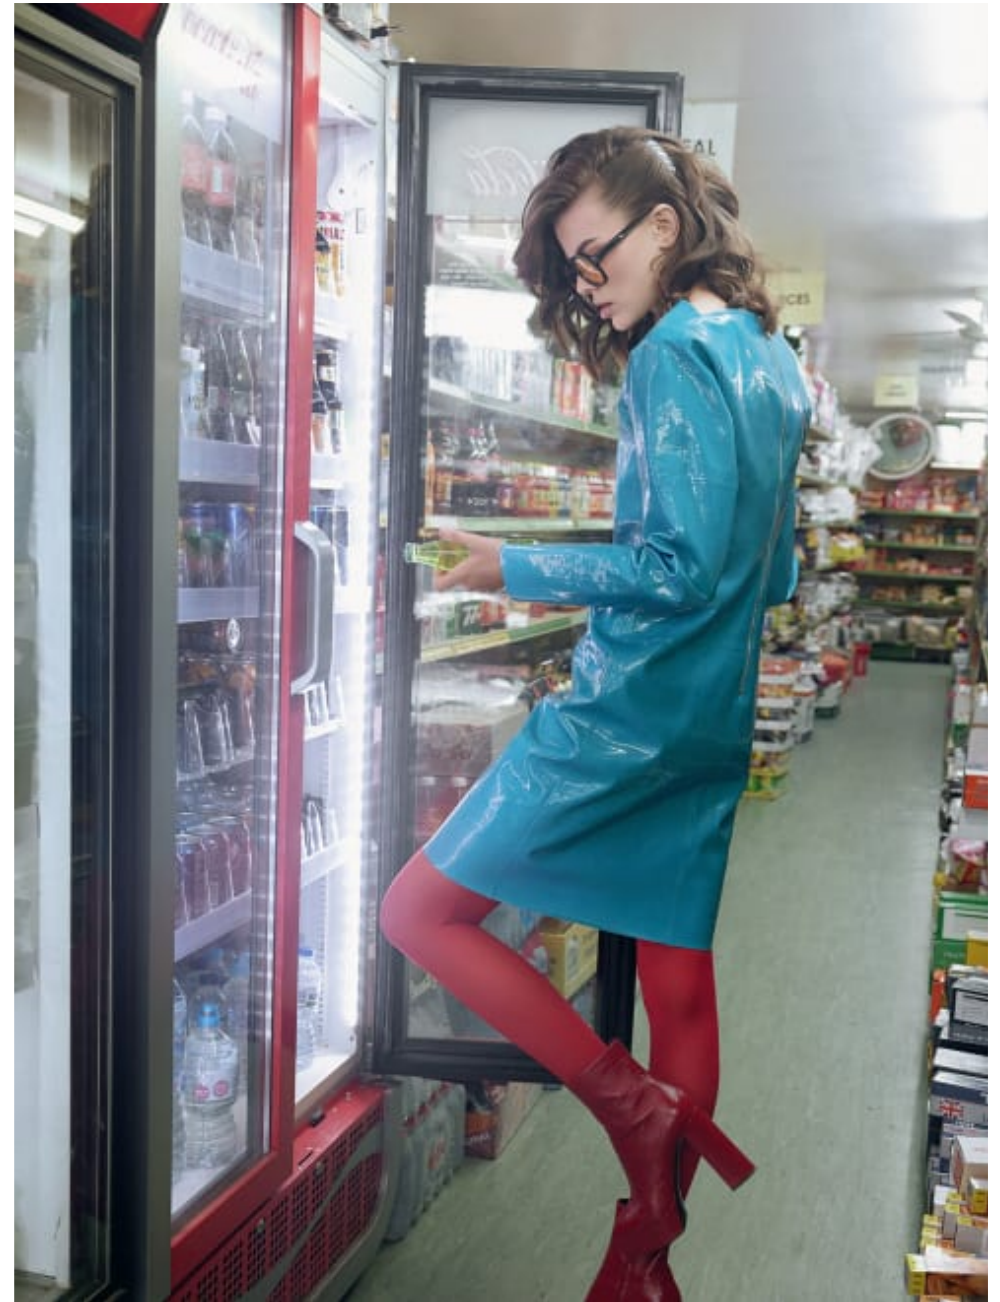

020 7482 1555
www.carolhayesmanagement.co.uk

Sven Bayerbach
Hair | Mens Grooming
Women's Fashion

**CAROLHAYES
MANAGEMENT**
CREATIVE ARTIST & STYLE MANAGEMENT

020 7482 1555
www.carolhayesmanagement.co.uk

Sven Bayerbach
Hair | Mens Grooming
Women's Fashion