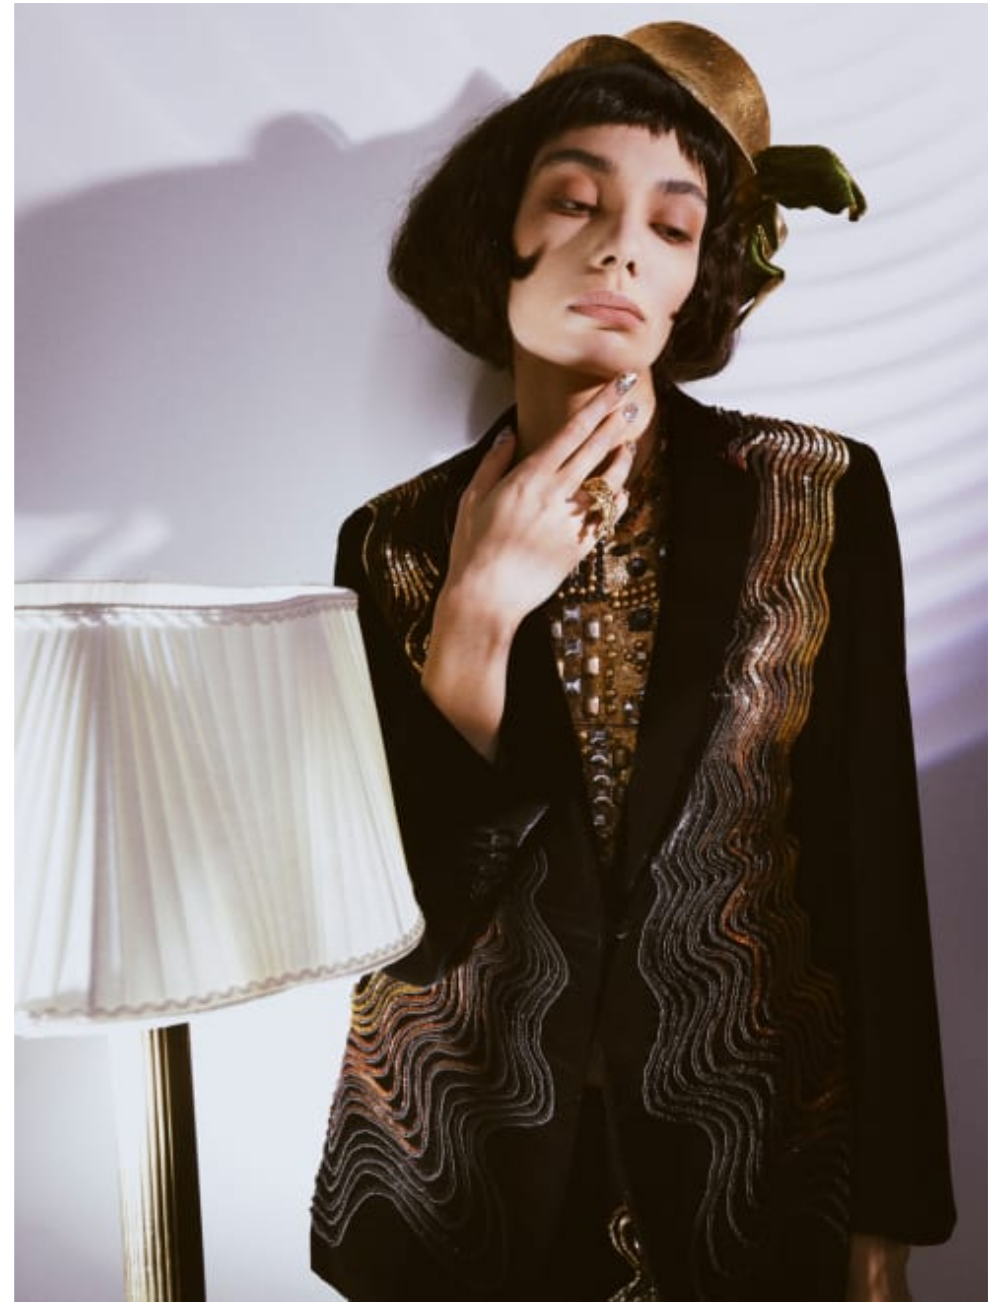

**CAROLHAYES
MANAGEMENT**
CREATIVE ARTIST & STYLE MANAGEMENT

020 7482 1555
www.carolhayesmanagement.co.uk