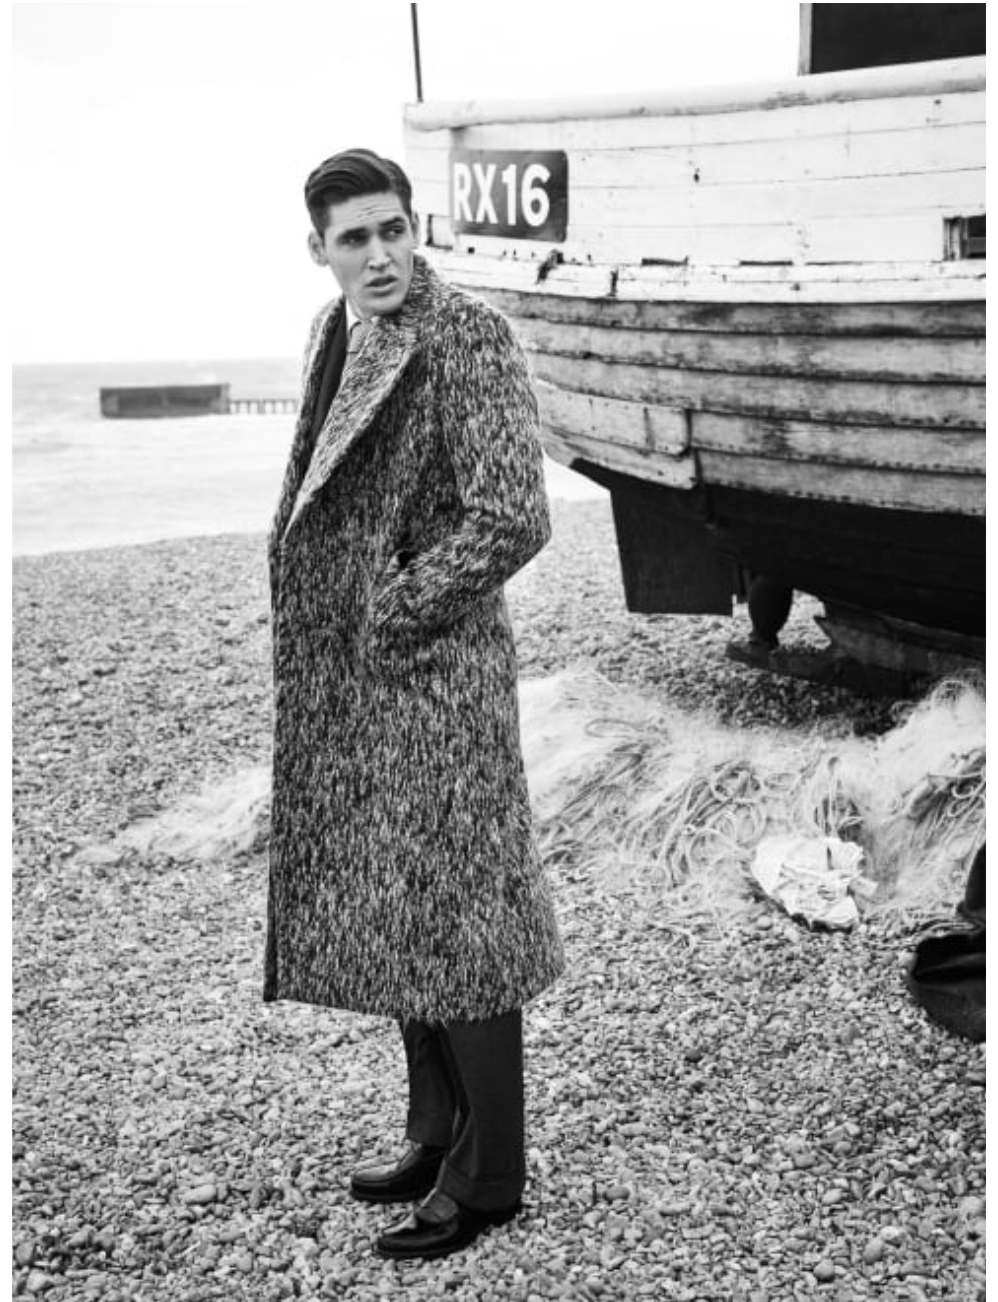

**CAROLHAYES
MANAGEMENT**
CREATIVE ARTIST & STYLE MANAGEMENT

020 7482 1555
www.carolhayesmanagement.co.uk