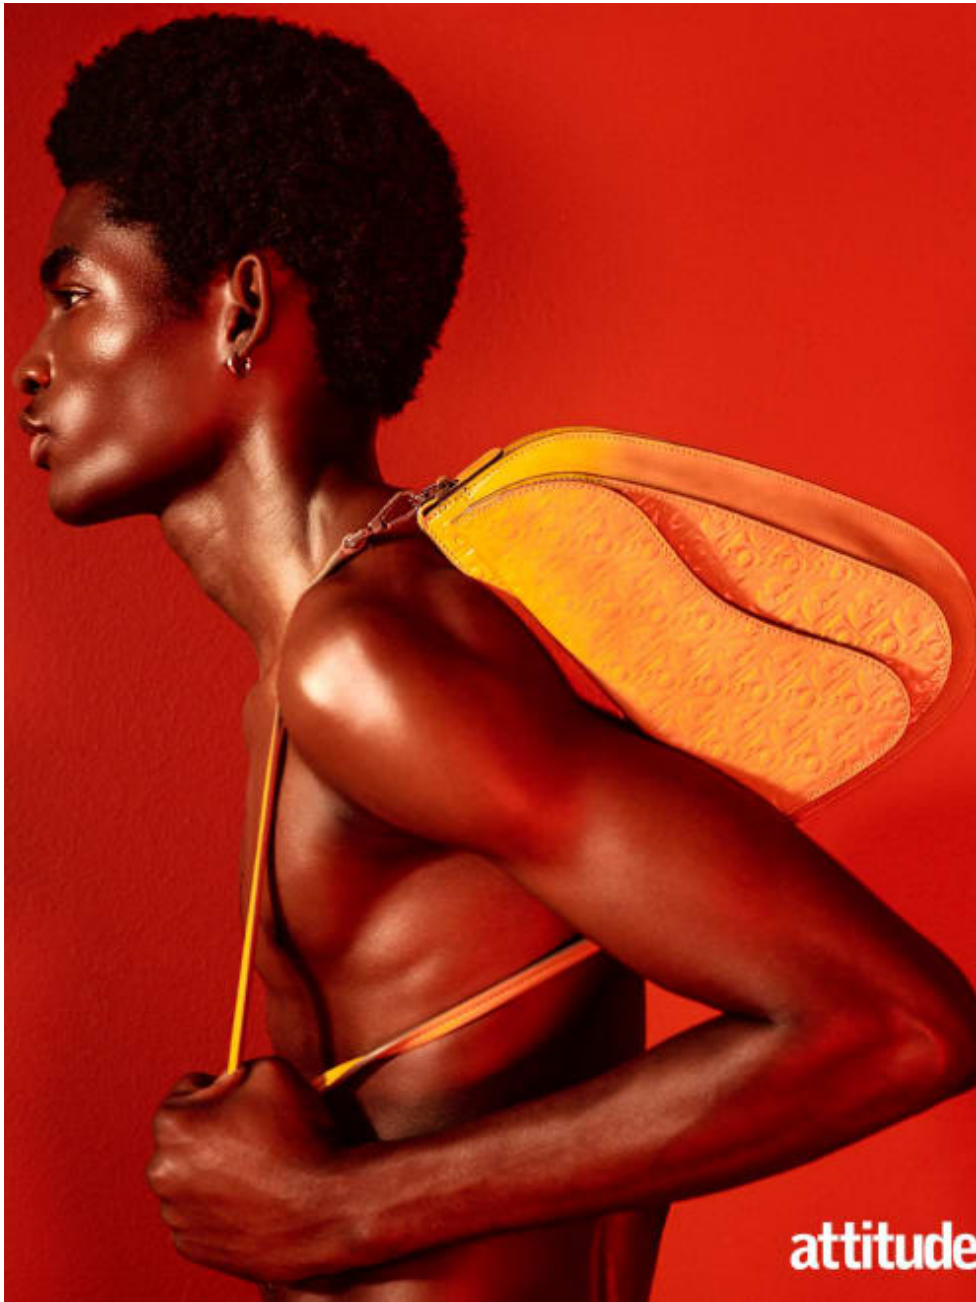

Sven Bayerbach
Hair | Mens Grooming
Men's Fashion