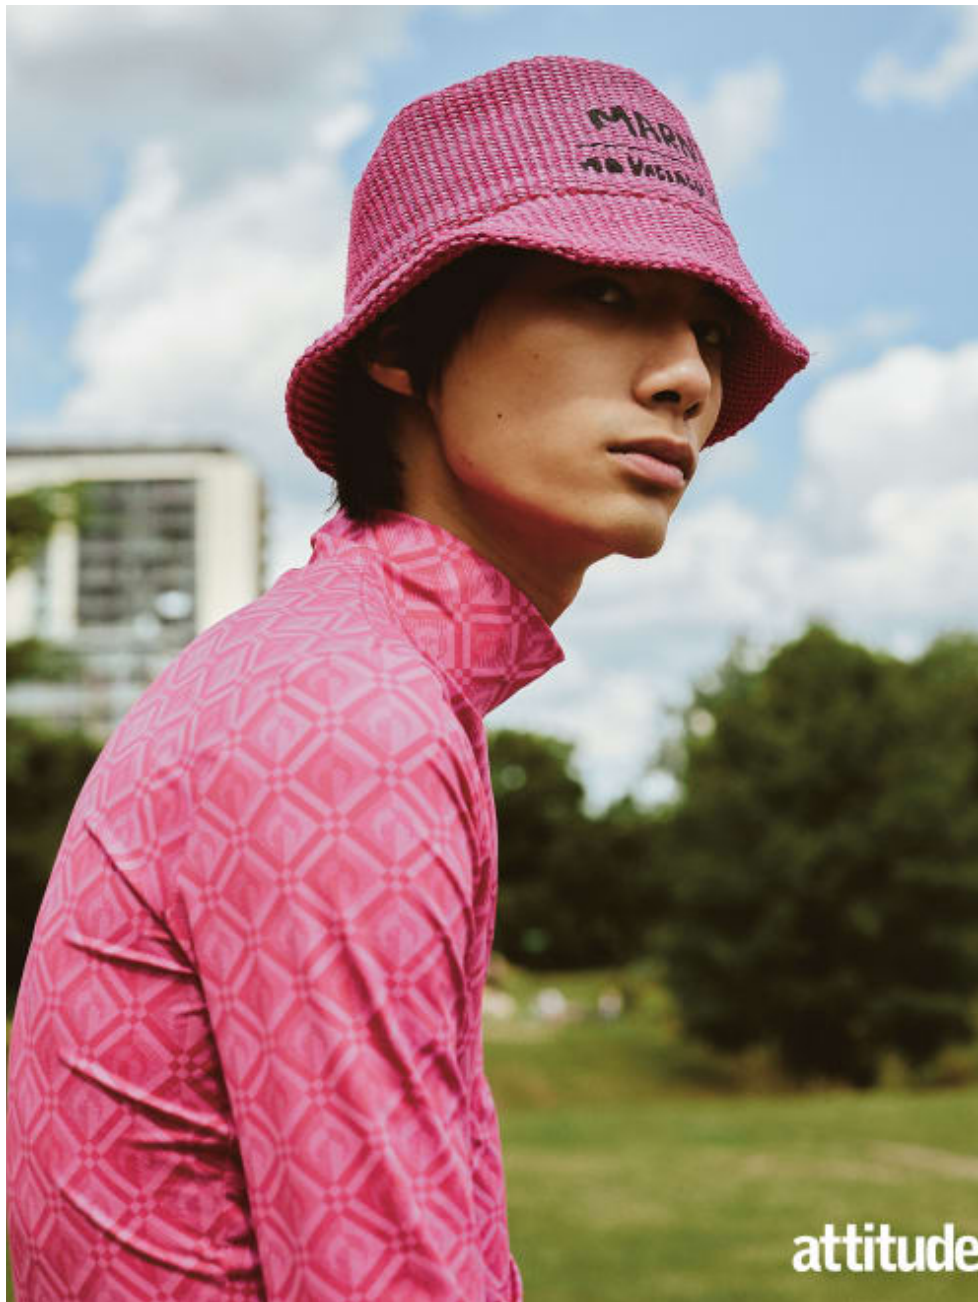

Sven Bayerbach
Hair | Mens Grooming
Men's Fashion