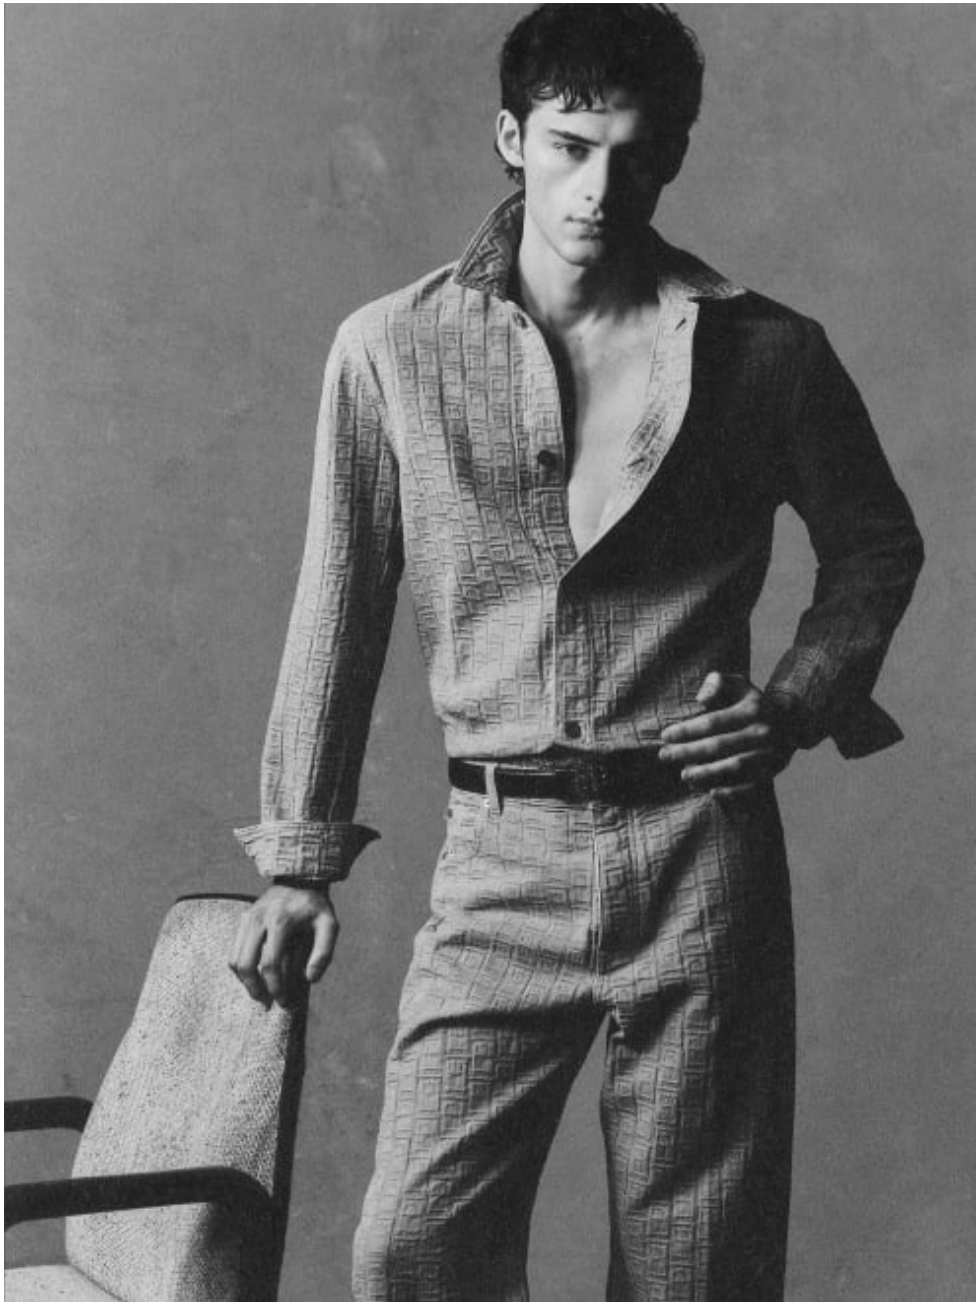

# Sven Bayerbach

Hair | Mens Grooming

Men's Fashion

**Sven Bayerbach**  
Hair | Mens Grooming  
Men's Fashion

**CAROLHAYES  
MANAGEMENT**  
CREATIVE ARTIST & STYLE MANAGEMENT

020 7482 1555  
[www.carolhayesmanagement.co.uk](http://www.carolhayesmanagement.co.uk)