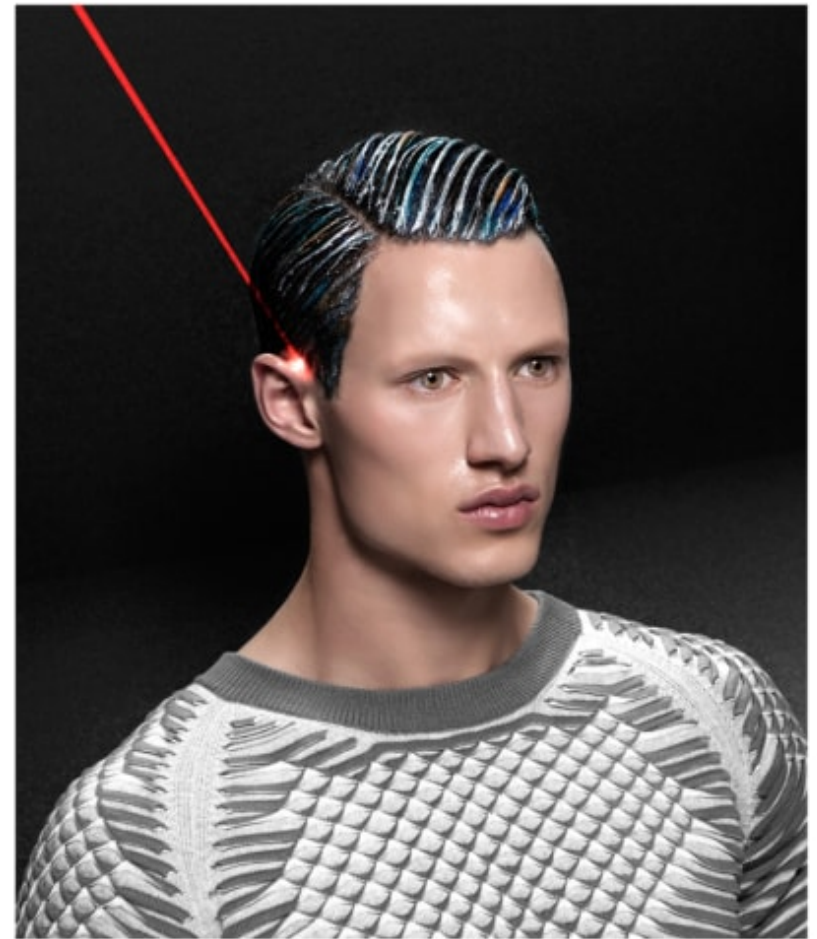

020 7482 1555
www.carolhayesmanagement.co.uk