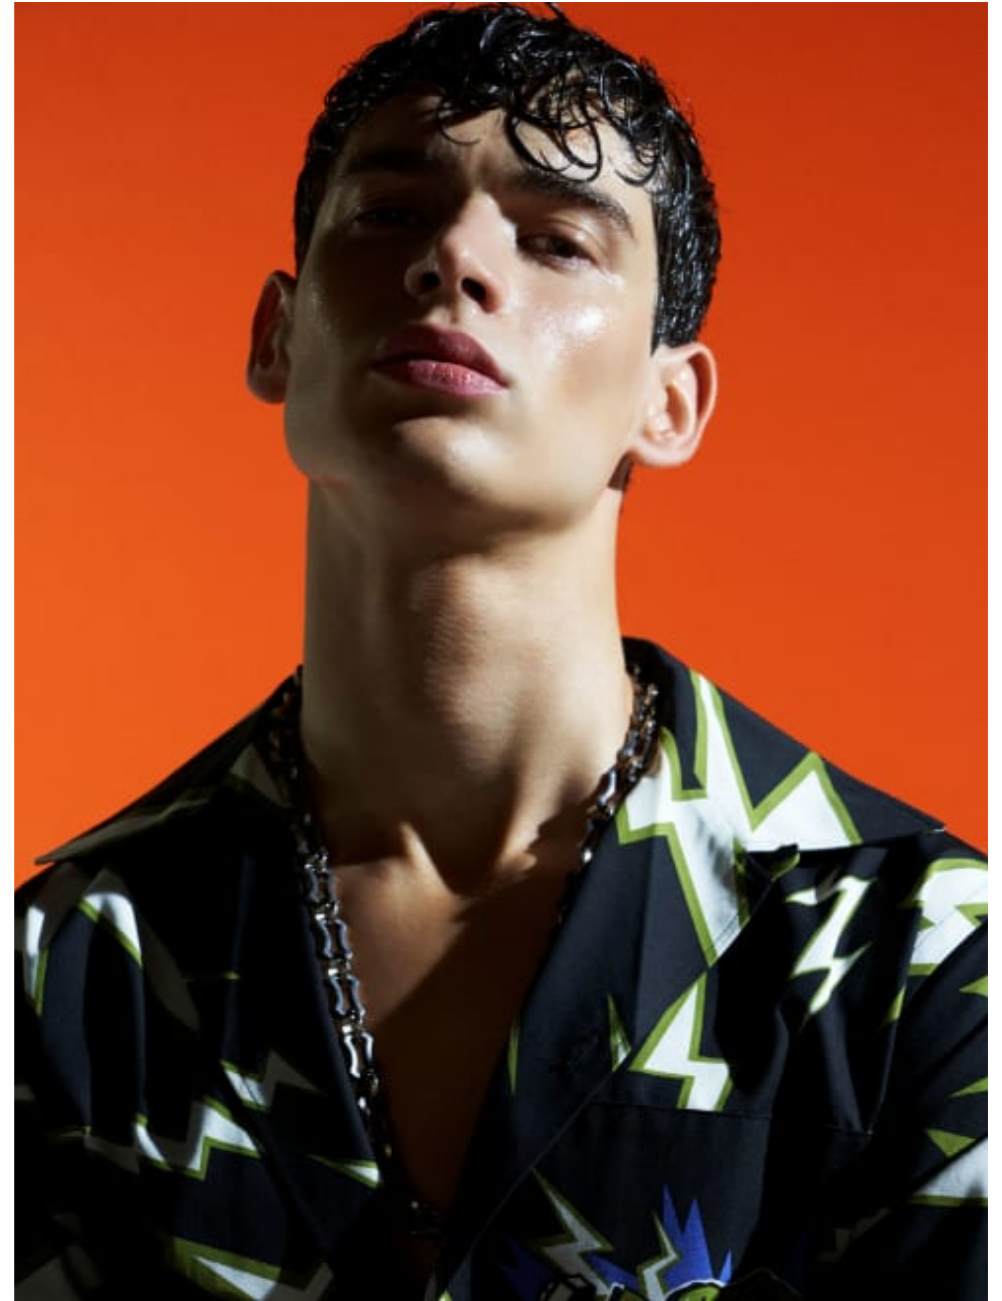

Sven Bayerbach
Hair | Mens Grooming
Men's Fashion

**CAROLHAYES
MANAGEMENT**
CREATIVE ARTIST & STYLE MANAGEMENT

020 7482 1555
www.carolhayesmanagement.co.uk