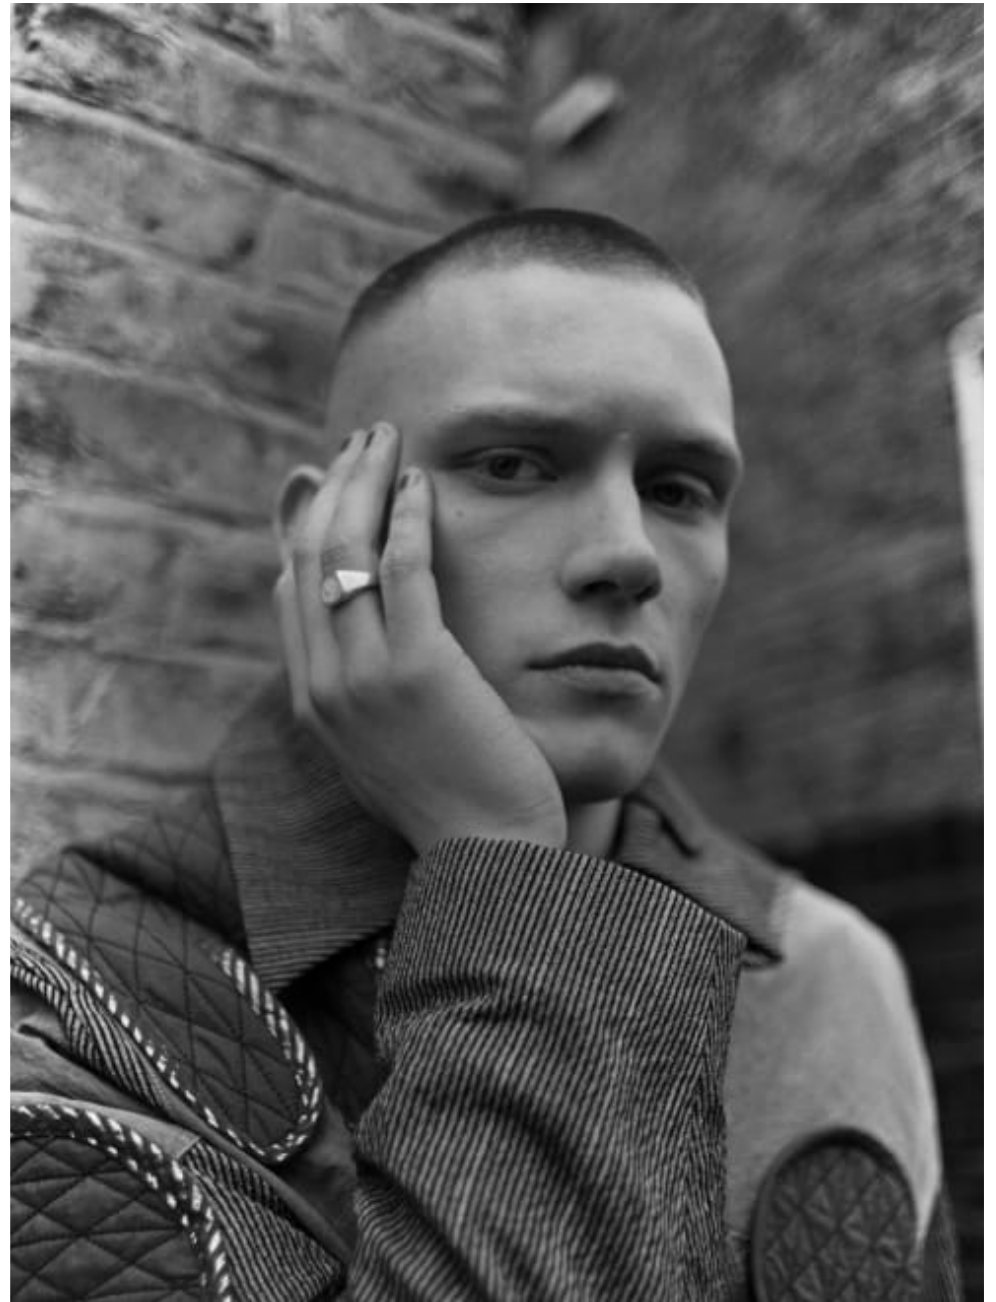

CAROLHAYES
MANAGEMENT
CREATIVE ARTIST & STYLE MANAGEMENT

020 7482 1555
www.carolhayesmanagement.co.uk