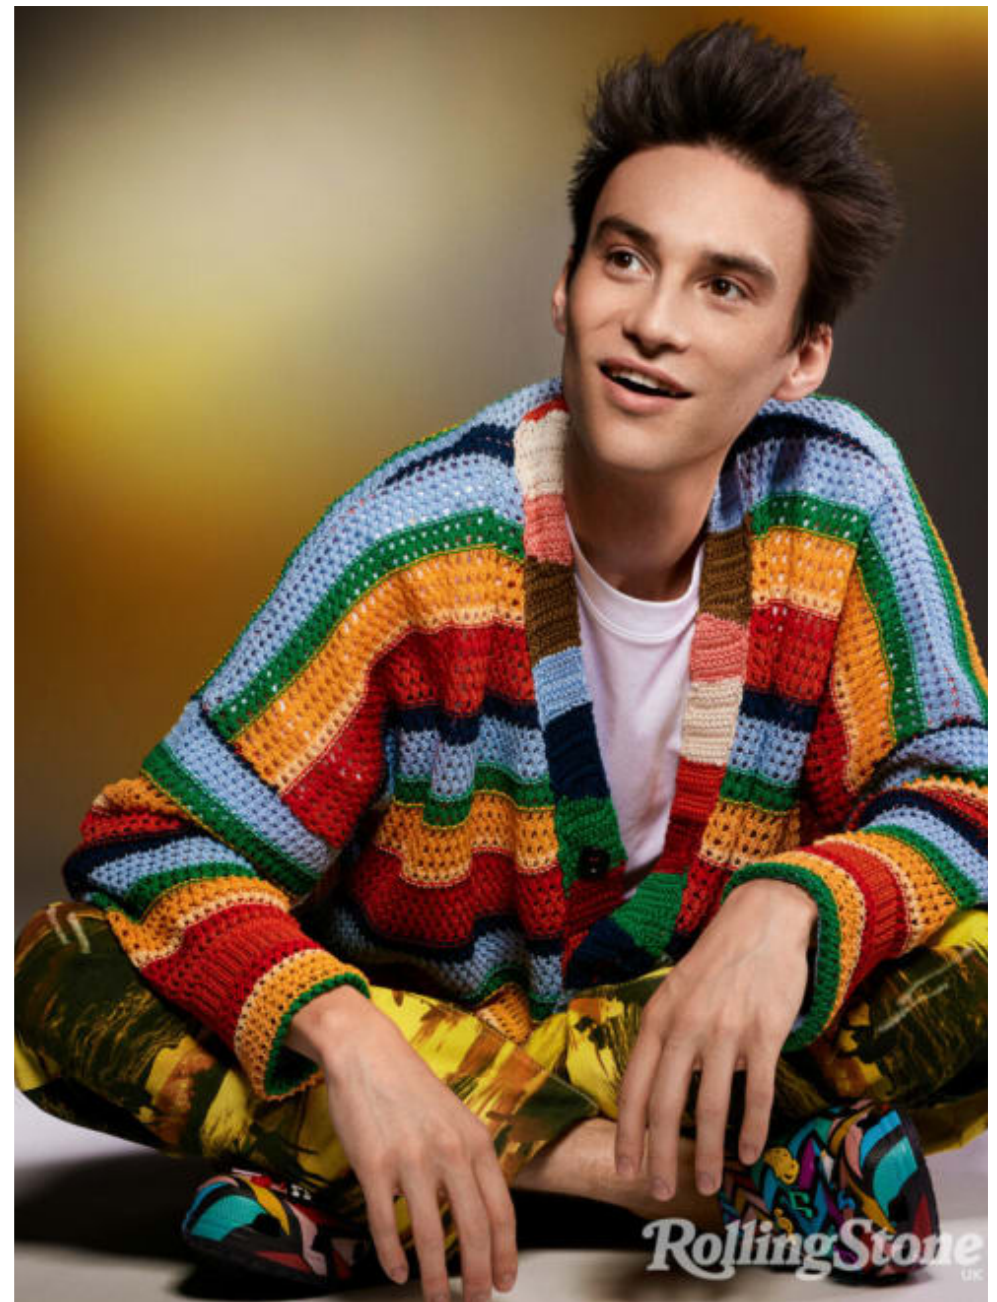

CAROL HAYES
MANAGEMENT
CREATIVE ARTIST & STYLE MANAGEMENT

020 7482 1555
www.carolhayesmanagement.co.uk