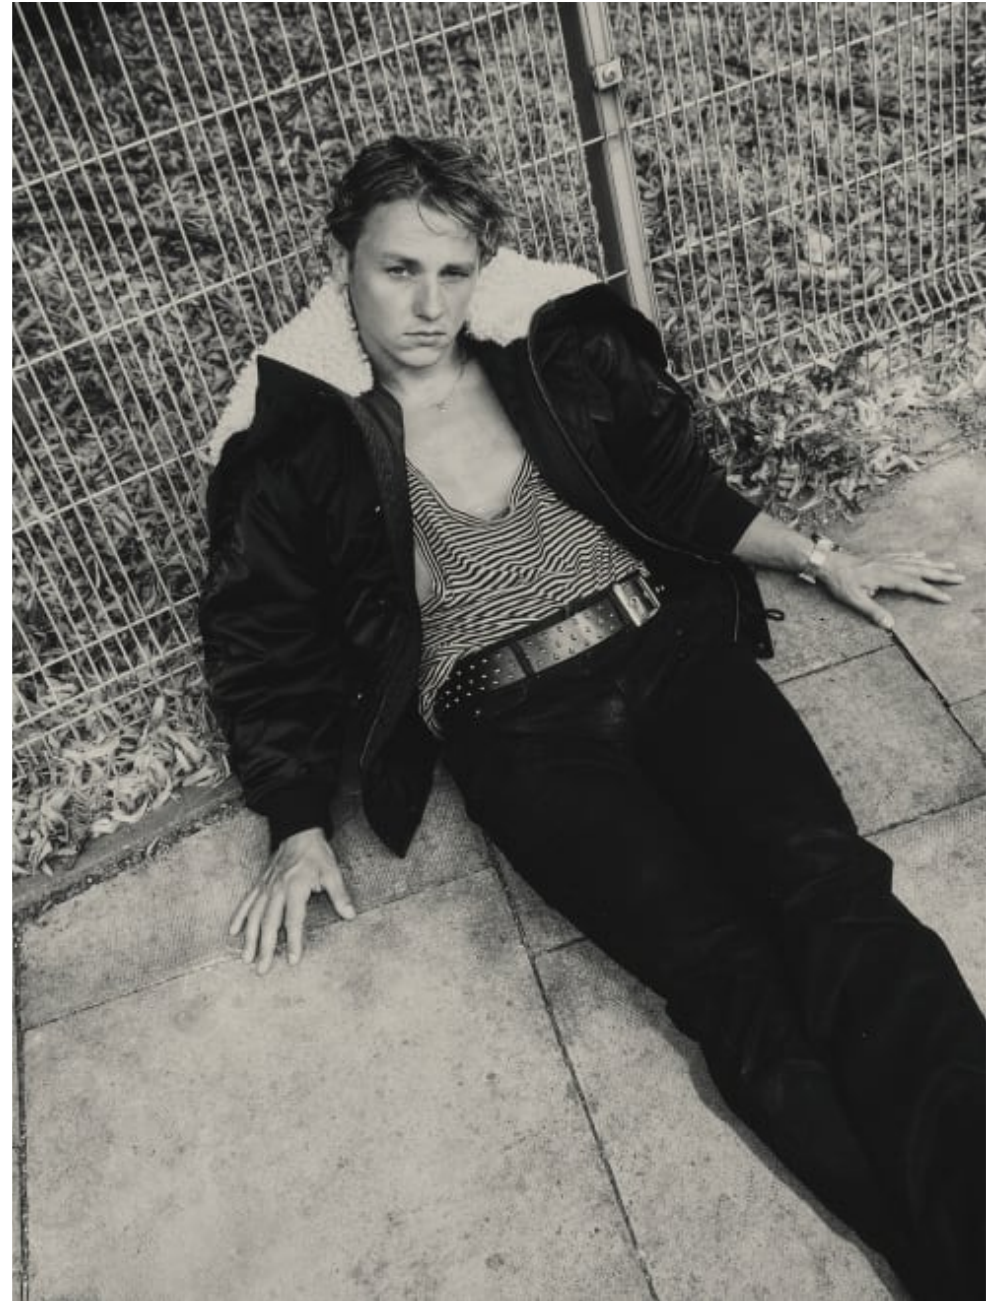

**CAROLHAYES
MANAGEMENT**
CREATIVE ARTIST & STYLE MANAGEMENT

020 7482 1555
www.carolhayesmanagement.co.uk