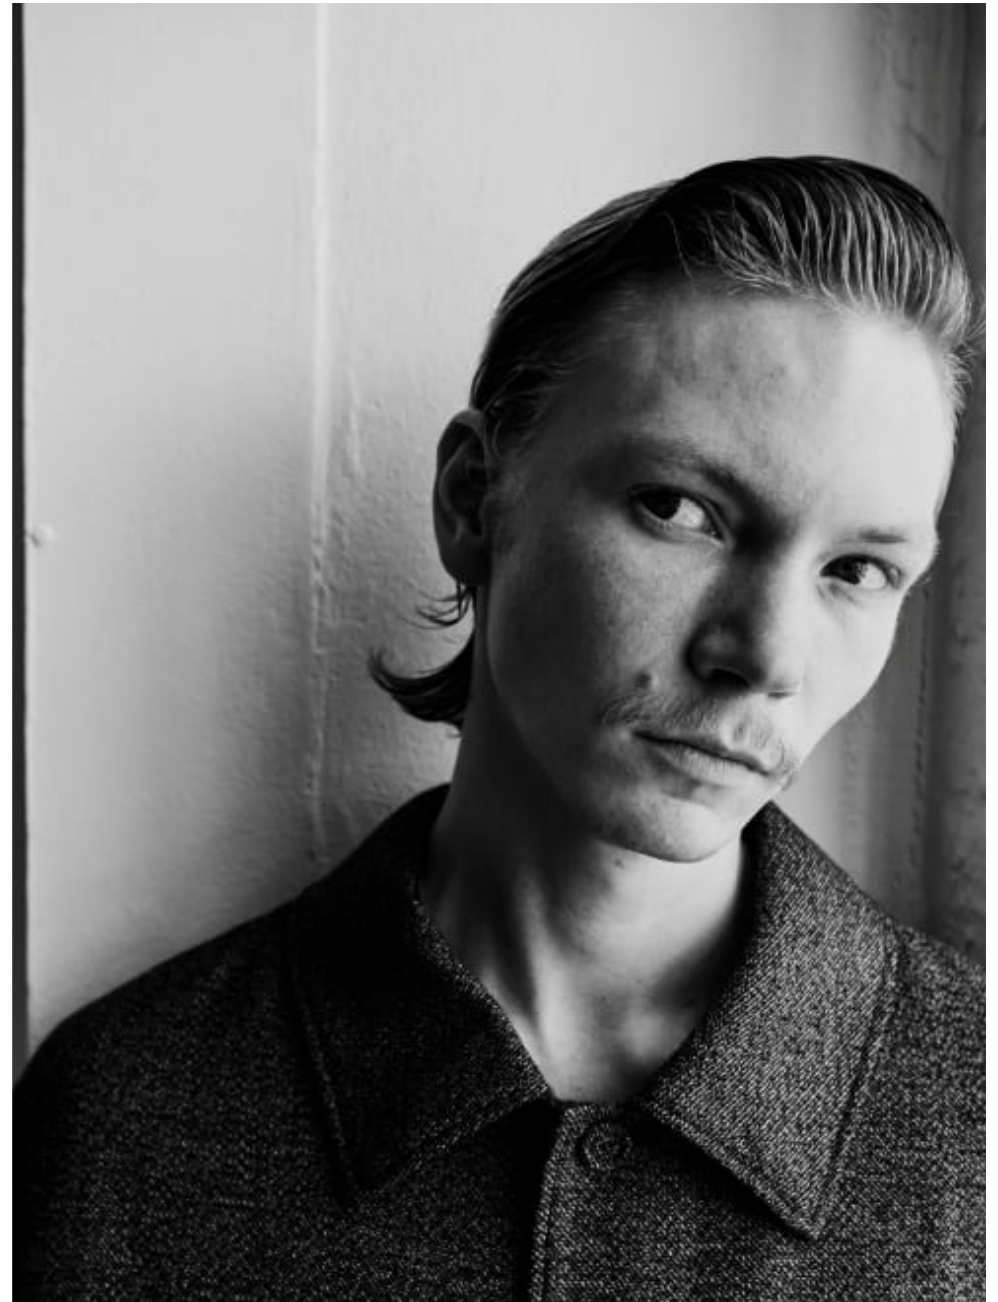

Sven Bayerbach
Hair | Mens Grooming
Men's Celebrity

**CAROLHAYES
MANAGEMENT**
CREATIVE ARTIST & STYLE MANAGEMENT

020 7482 1555
www.carolhayesmanagement.co.uk