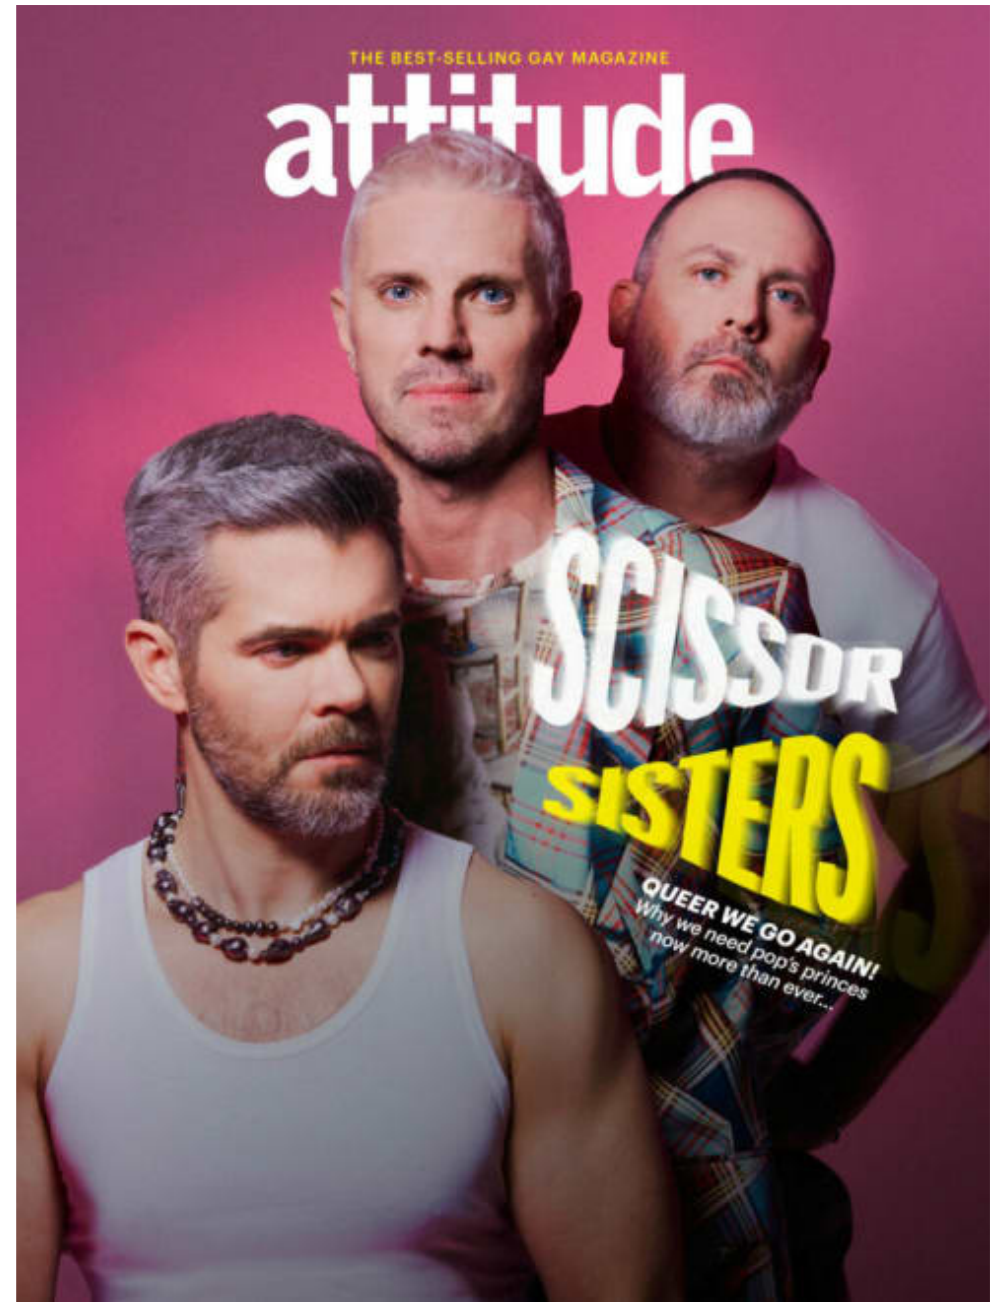

**CAROLHAYES
MANAGEMENT**
CREATIVE ARTIST & STYLE MANAGEMENT

020 7482 1555
www.carolhayesmanagement.co.uk