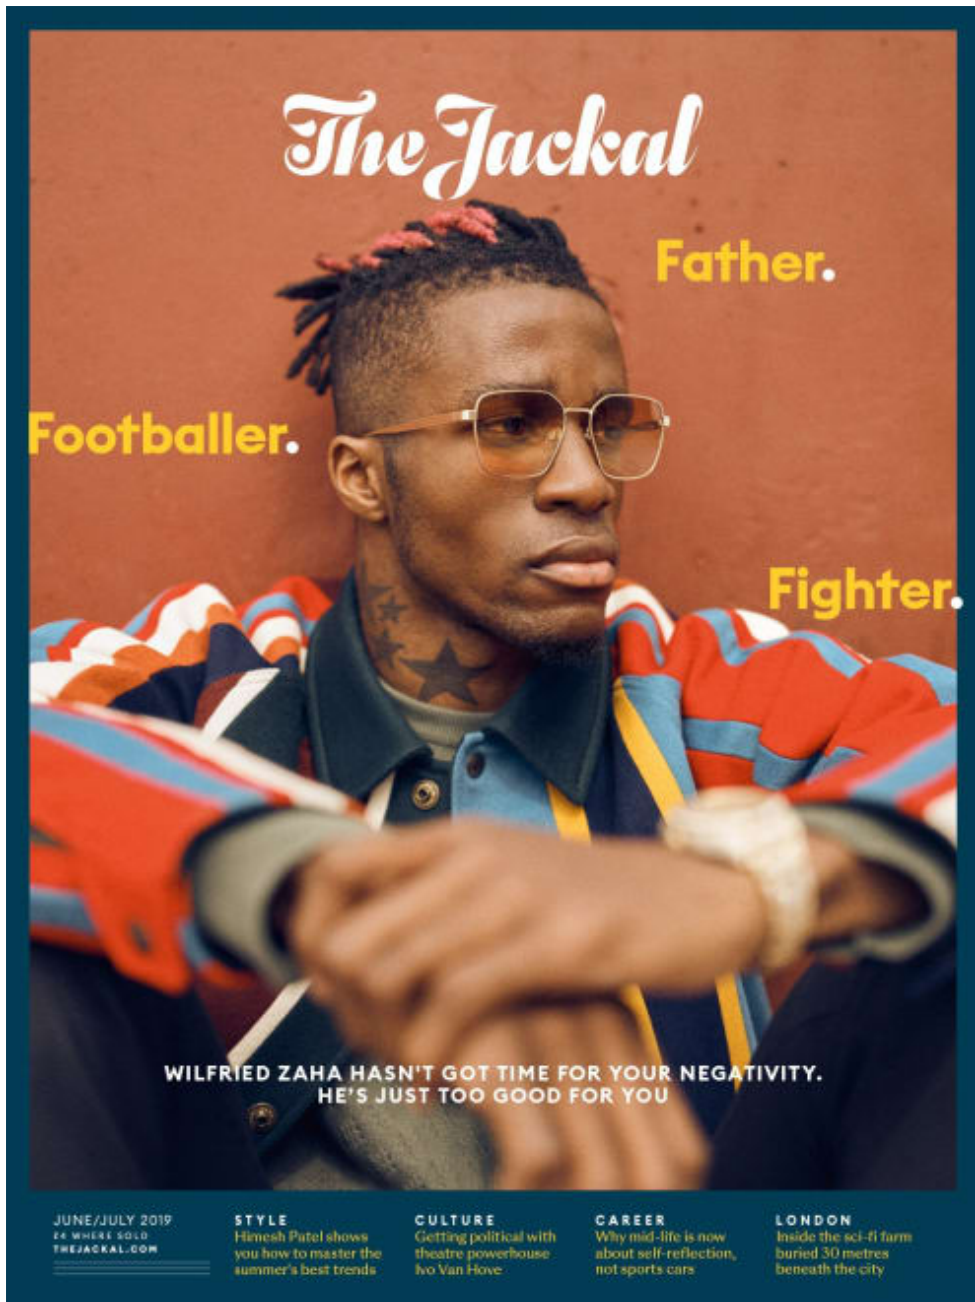

Sven Bayerbach
Hair | Mens Grooming
Men's Celebrity

CAROLHAYES
MANAGEMENT
CREATIVE ARTIST & STYLE MANAGEMENT