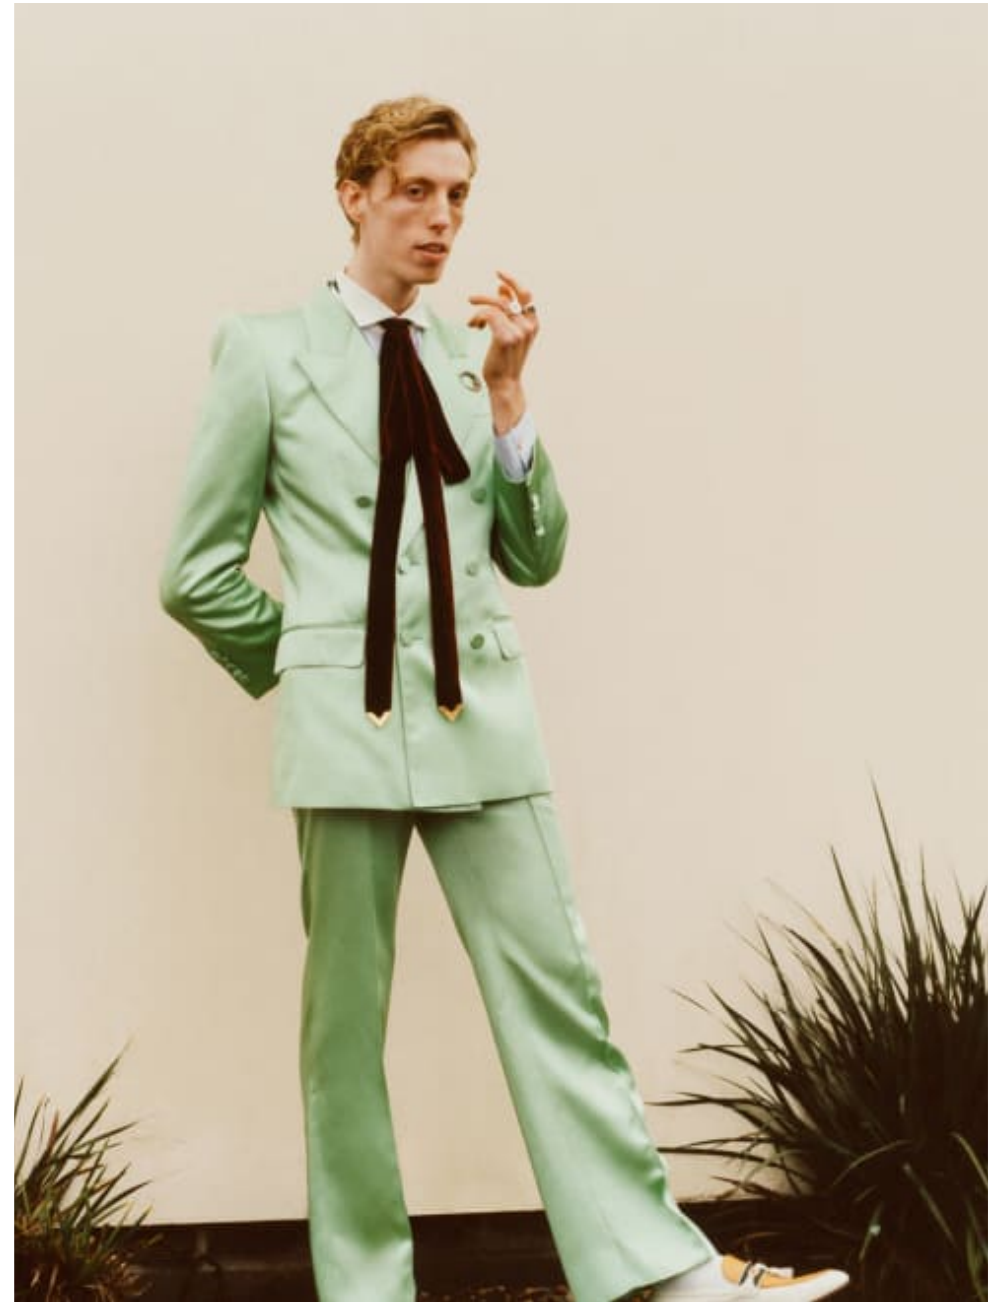

CAROLHAYES
MANAGEMENT
CREATIVE ARTIST & STYLE MANAGEMENT

020 7482 1555
www.carolhayesmanagement.co.uk