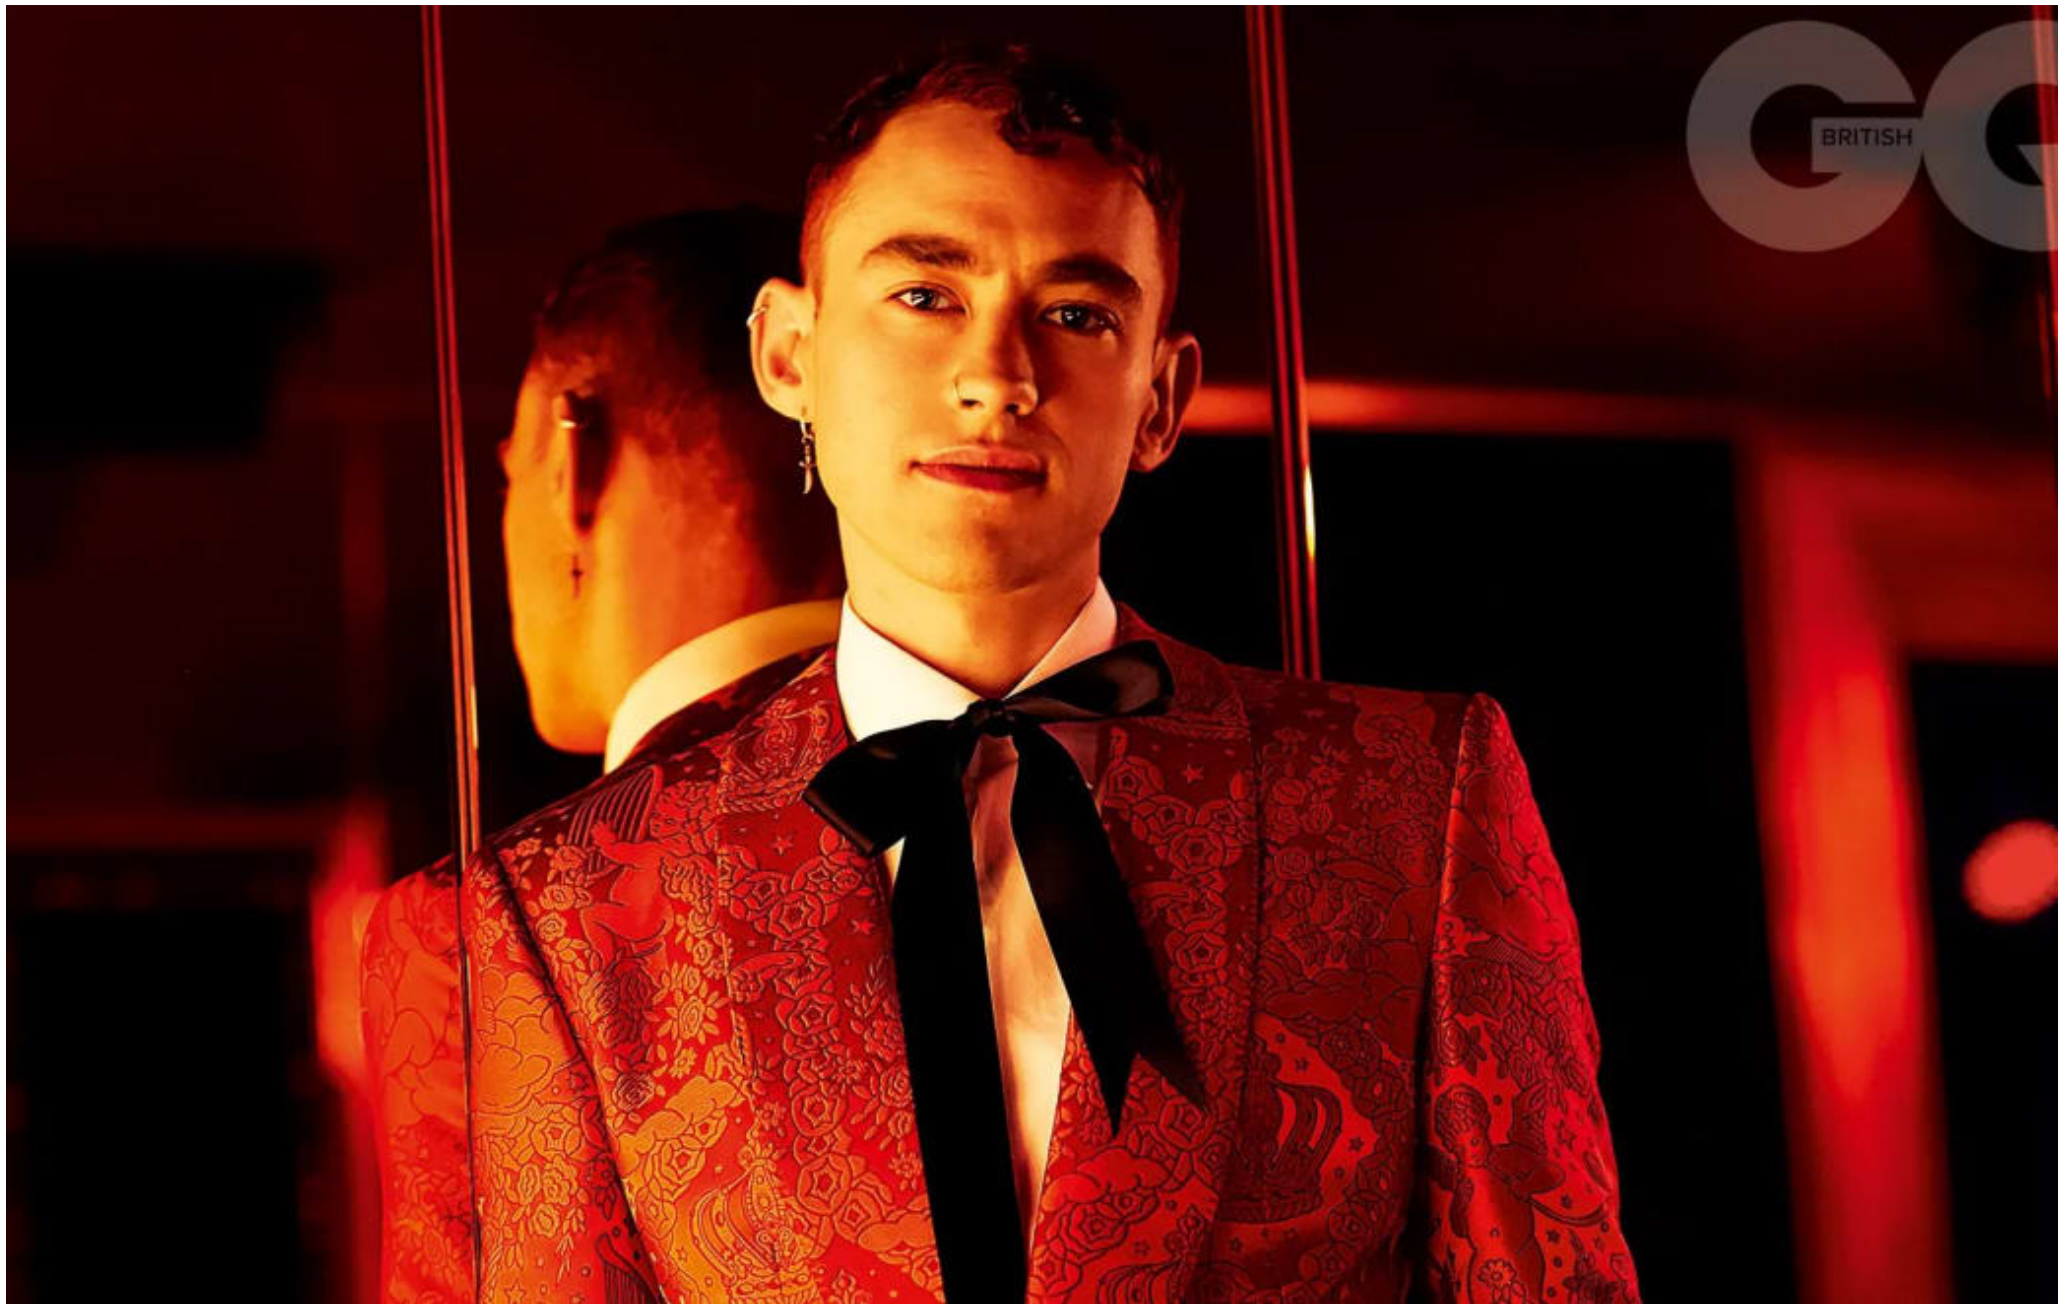

Sven Bayerbach
Hair | Mens Grooming
Men's Celebrity

CAROLHAYES
MANAGEMENT
CREATIVE ARTIST & STYLE MANAGEMENT

020 7482 1555
www.carolhayesmanagement.co.uk