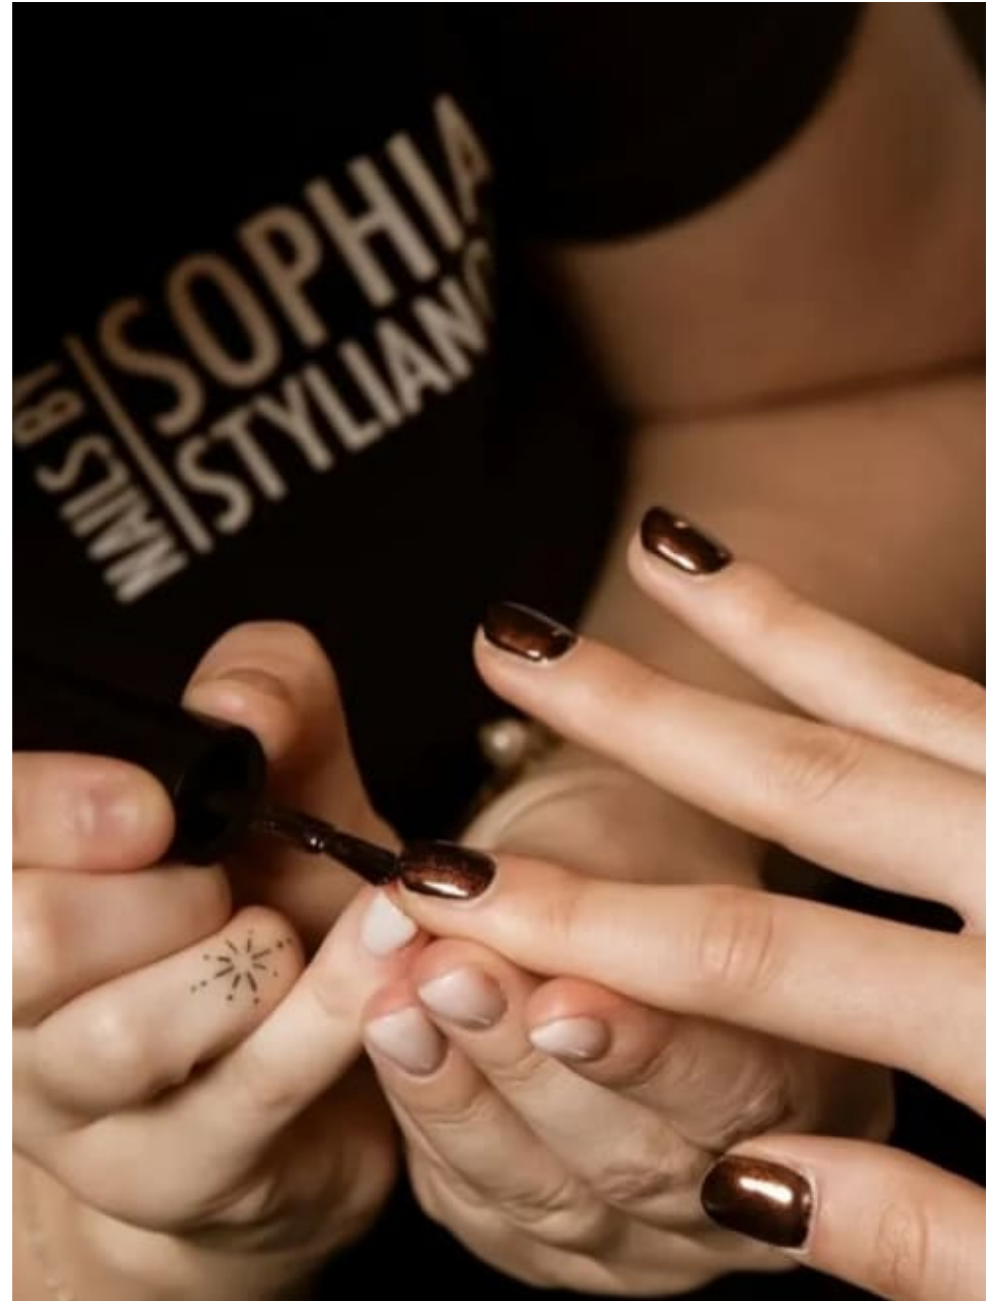

Sophia Stylianou

Manicurists

Runway

Sophia Stylianou
Manicurists
Runway

**CAROLHAYES
MANAGEMENT**
CREATIVE ARTIST & STYLE MANAGEMENT

020 7482 1555
www.carolhayesmanagement.co.uk

Sophia Stylianou
Manicurists
Runway