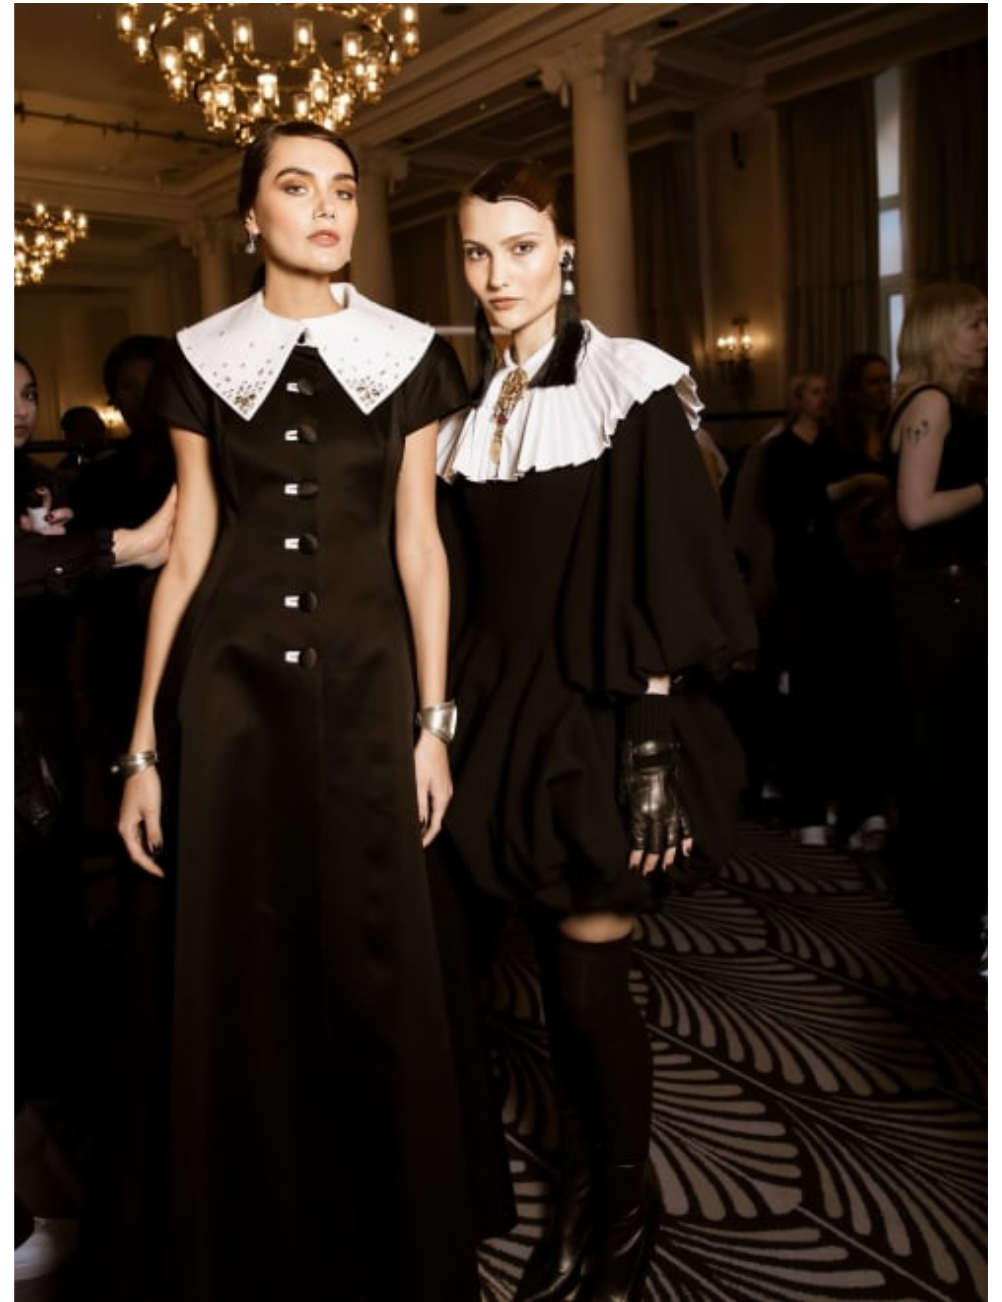

CAROLHAYES
MANAGEMENT
CREATIVE ARTIST & STYLE MANAGEMENT

020 7482 1555
www.carolhayesmanagement.co.uk