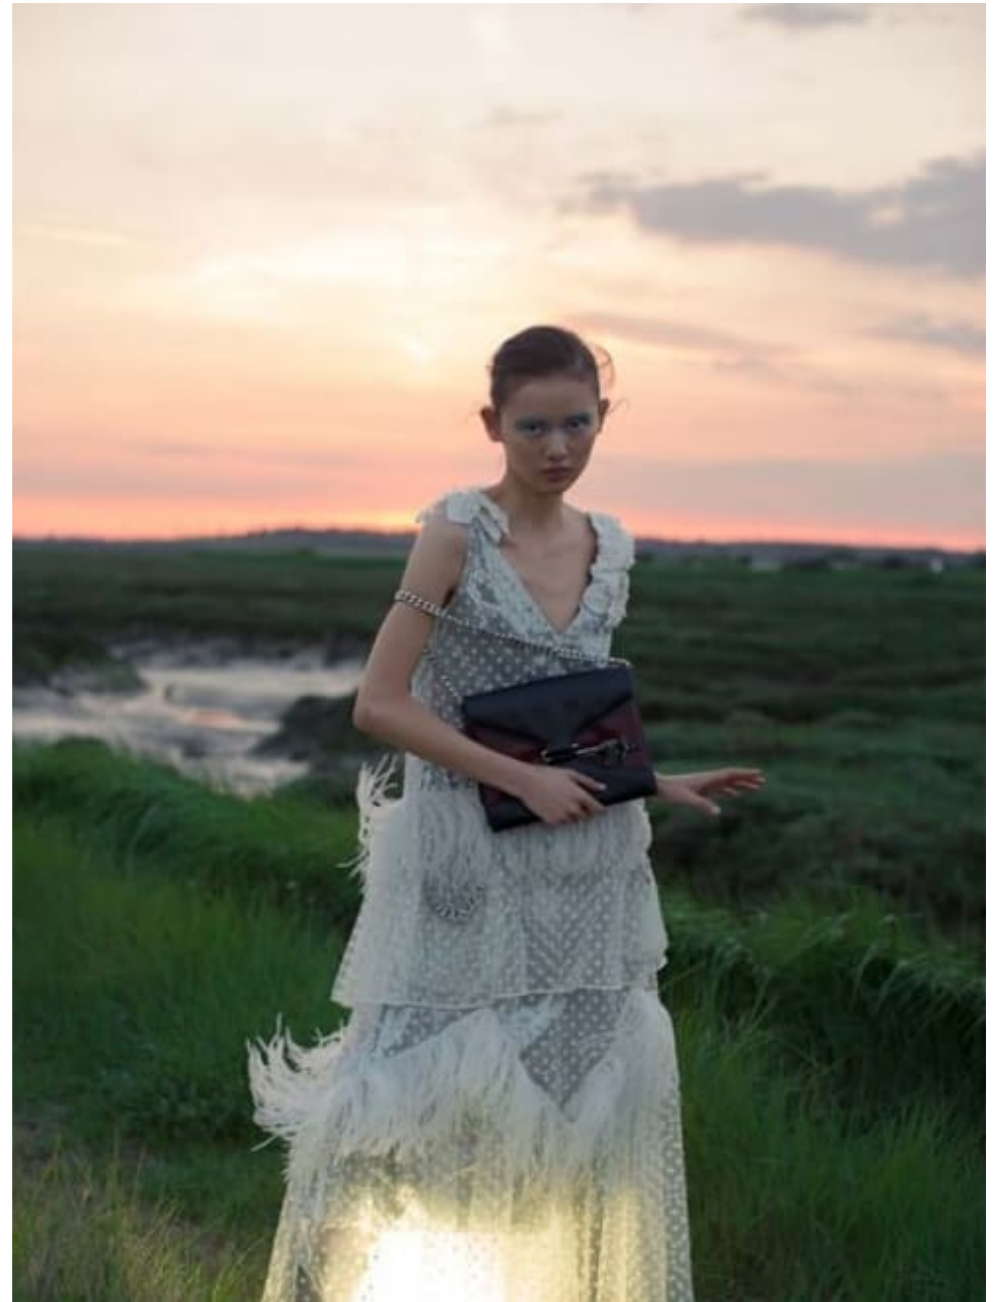

CAROLHAYES
MANAGEMENT
CREATIVE ARTIST & STYLE MANAGEMENT

020 7482 1555
www.carolhayesmanagement.co.uk