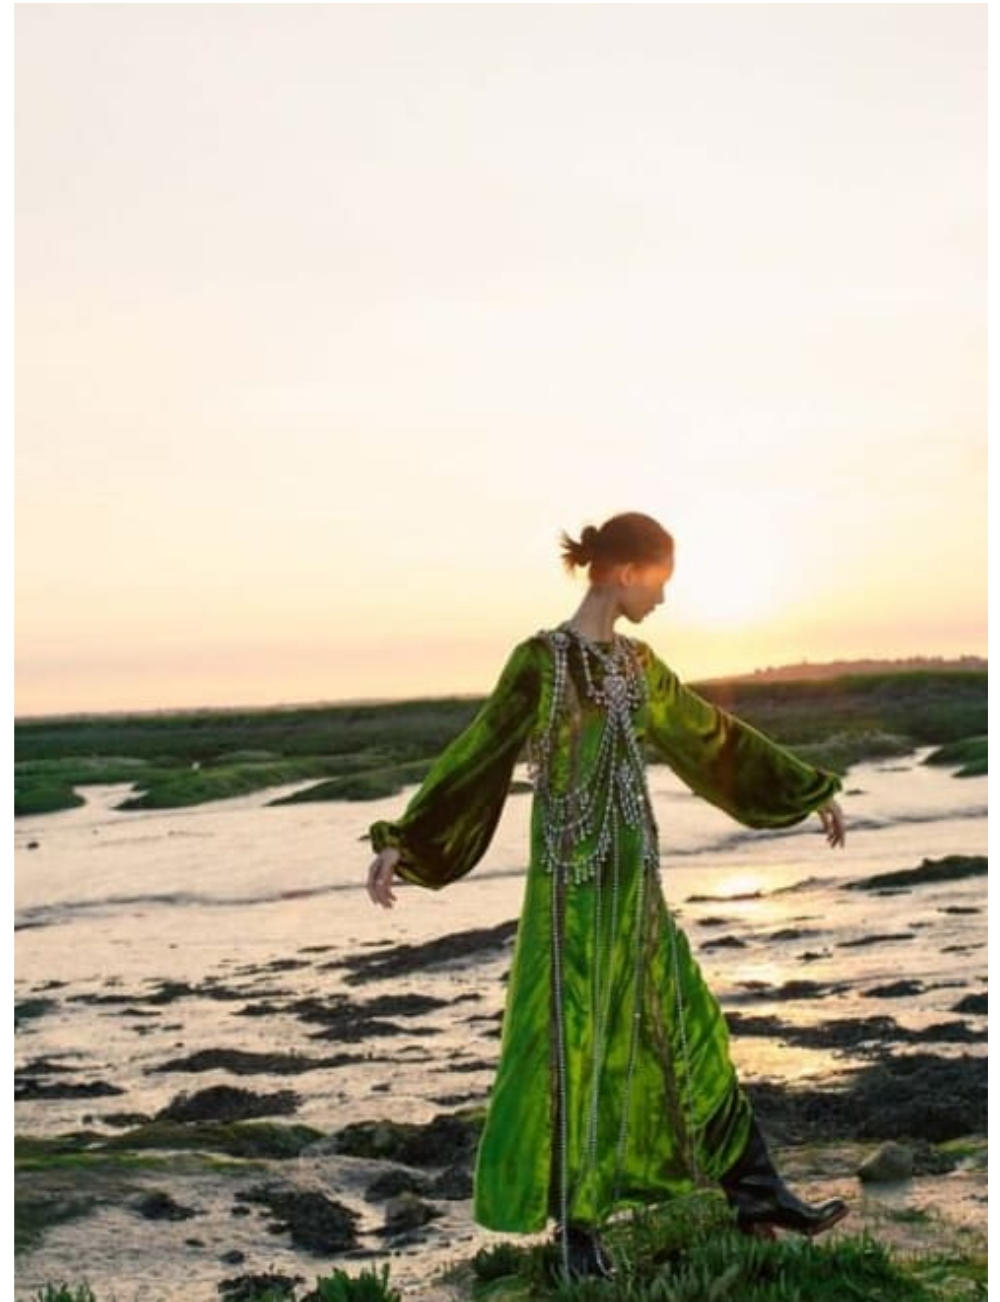

020 7482 1555
www.carolhayesmanagement.co.uk

Sophia Stylianou
Manicurists
Fashion & Beauty

CAROLHAYES
MANAGEMENT
CREATIVE ARTIST & STYLE MANAGEMENT

020 7482 1555
www.carolhayesmanagement.co.uk

Sophia Stylianou
Manicurists
Fashion & Beauty