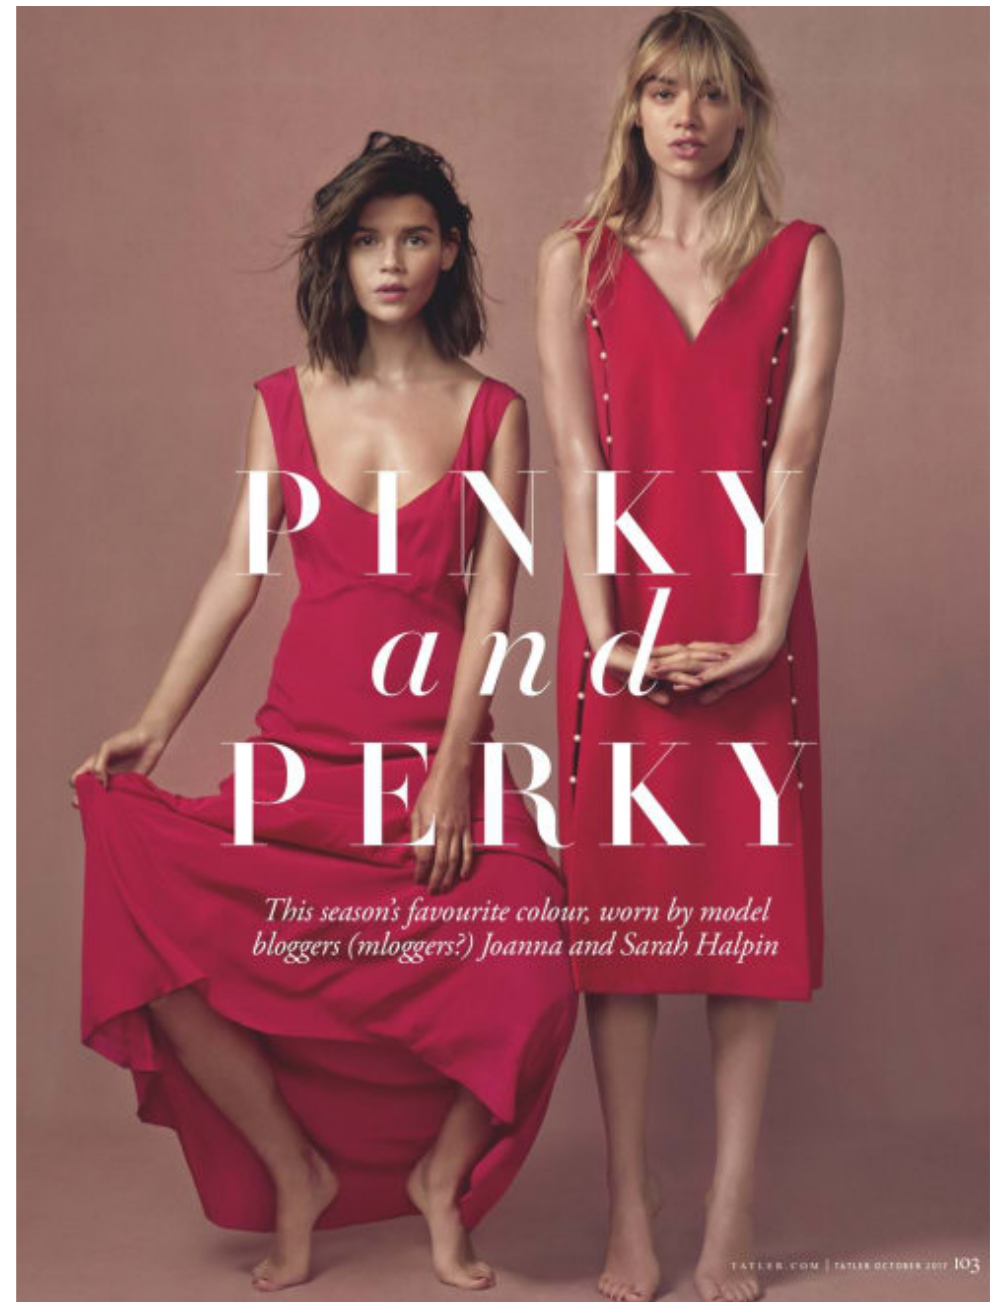

Sophia Stylianou
Manicurists
Fashion & Beauty

**CAROLHAYES
MANAGEMENT**
CREATIVE ARTIST & STYLE MANAGEMENT

020 7482 1555
www.carolhayesmanagement.co.uk