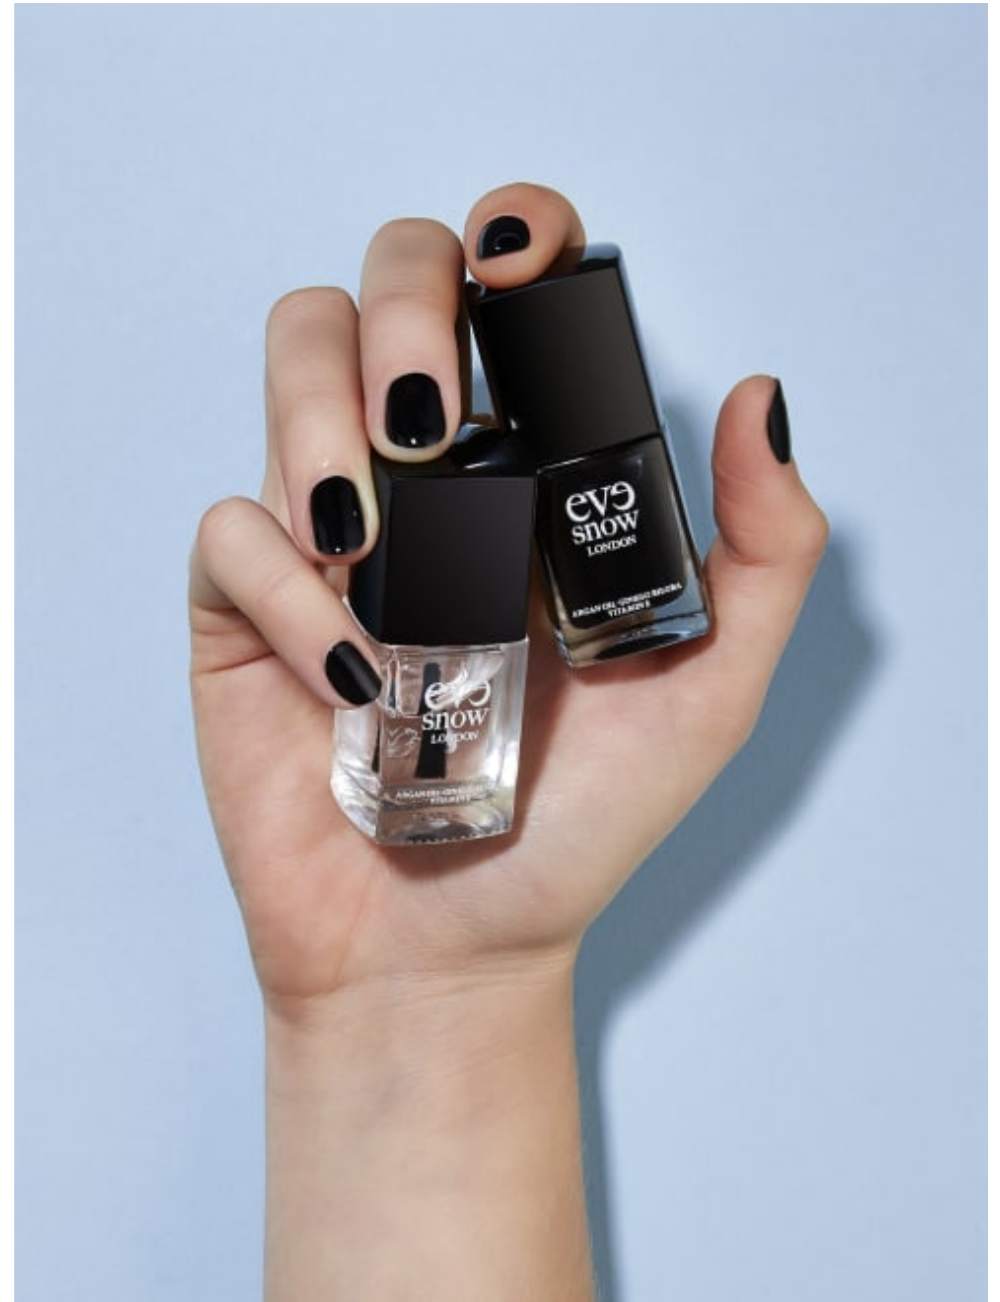

020 7482 1555
www.carolhayesmanagement.co.uk

Sophia Stylianou
Manicurists
Fashion & Beauty

**CAROLHAYES
MANAGEMENT**
CREATIVE ARTIST & STYLE MANAGEMENT

020 7482 1555
www.carolhayesmanagement.co.uk

Sophia Stylianou
Manicurists
Fashion & Beauty