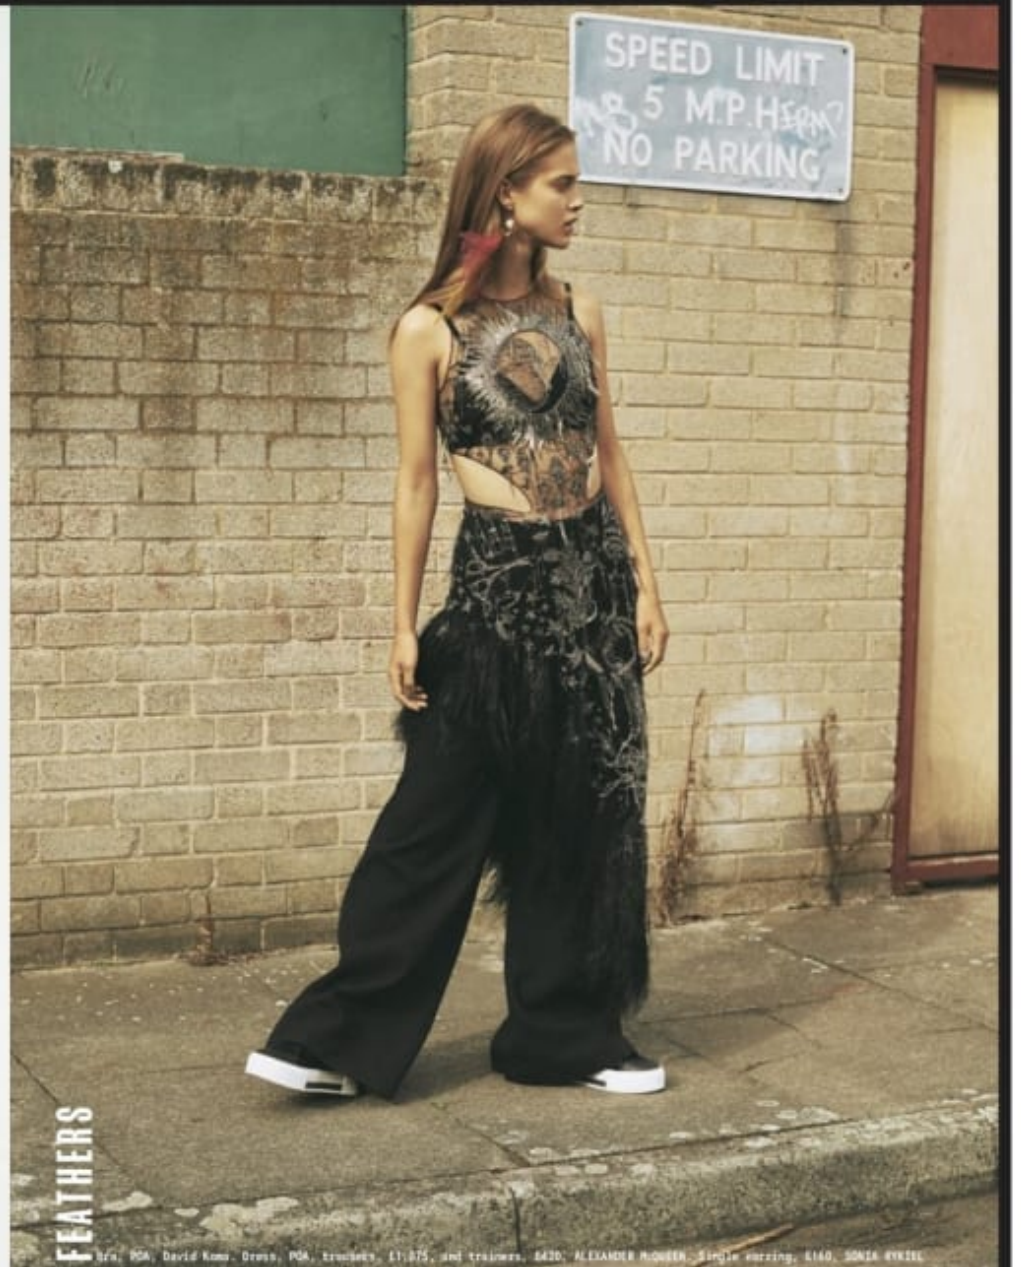

THIGH-HIGH

Skirt/dress, £910, jacket, £2,210, and boots, £1,090, FENDI

FEATHERS

Top, £240, POA; David Koma; Dress, POA; trousers, £1,875, and trainers, £420, ALEXANDER HODDEN; Single earring, £160, SONIA RYKIEL

Sophia Stylianou
Manicurists
Fashion & Beauty

CAROLHAYES
MANAGEMENT
CREATIVE ARTIST & STYLE MANAGEMENT

020 7482 1555
www.carolhayesmanagement.co.uk