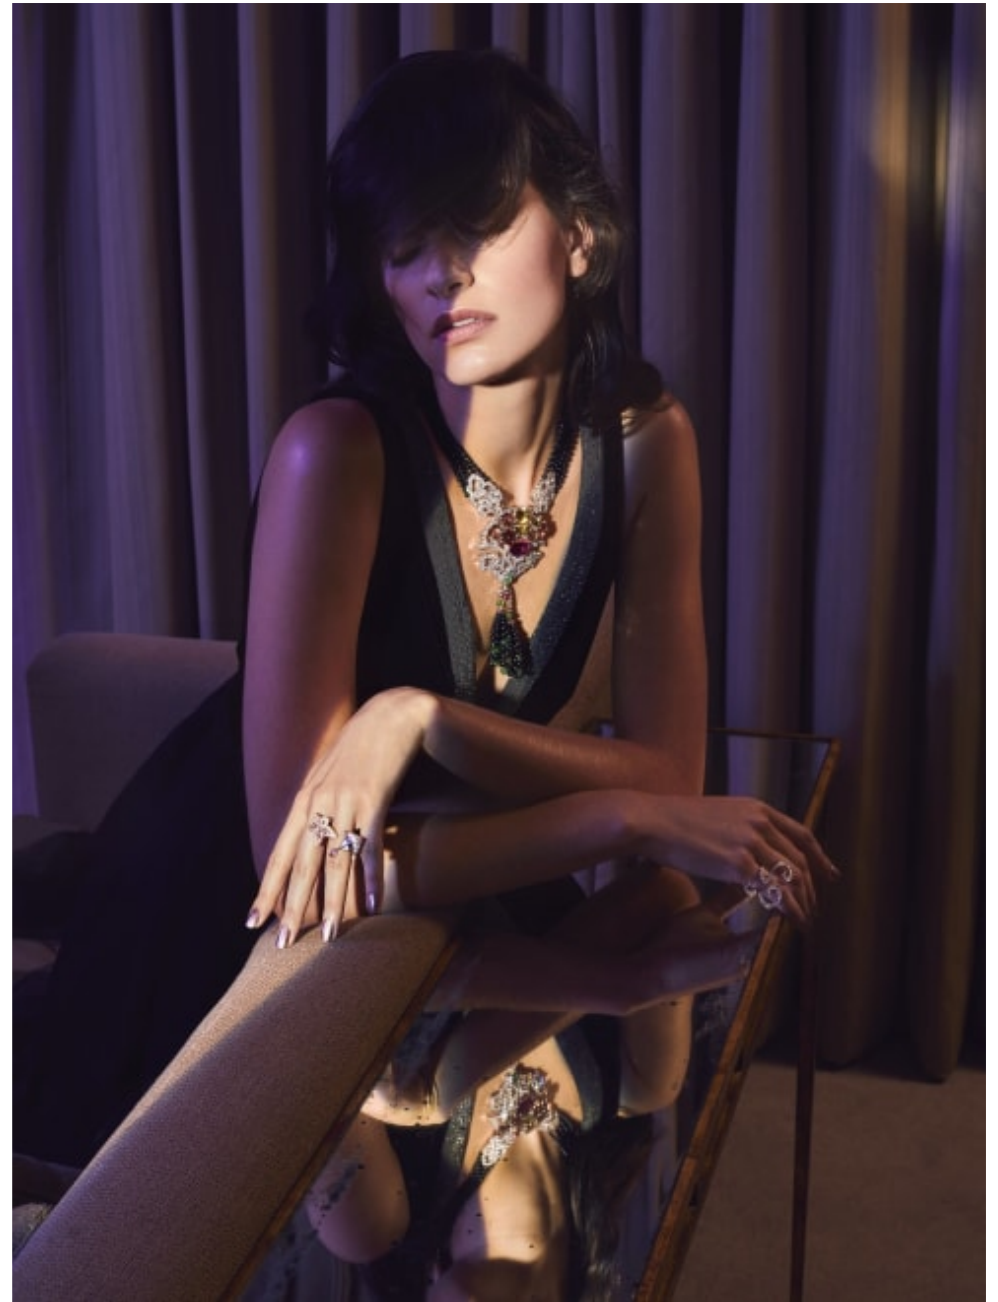

020 7482 1555
www.carolhayesmanagement.co.uk

Sophia Stylianou
Manicurists
Fashion & Beauty

**CAROLHAYES
MANAGEMENT**
CREATIVE ARTIST & STYLE MANAGEMENT

020 7482 1555
www.carolhayesmanagement.co.uk

Sophia Stylianou
Manicurists
Fashion & Beauty