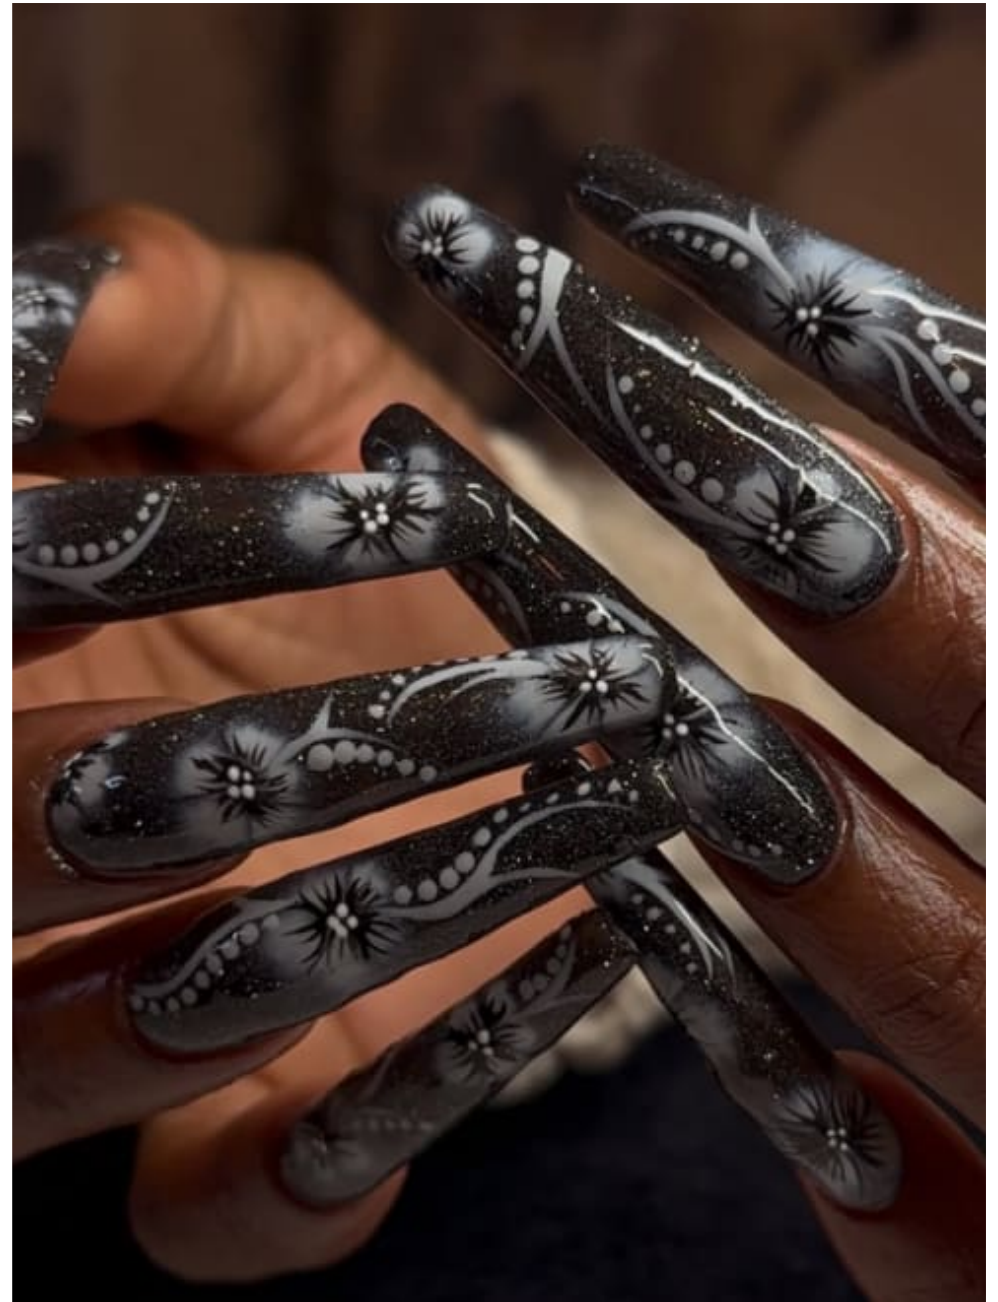

Shea Osei

Nails

Shea Osei
Nails

Shea Osei
Nails

**CAROLHAYES
MANAGEMENT**
CREATIVE ARTIST & STYLE MANAGEMENT

020 7482 1555
www.carolhayesmanagement.co.uk

Shea Osei
Nails

CAROLHAYES
MANAGEMENT
CREATIVE ARTIST & STYLE MANAGEMENT