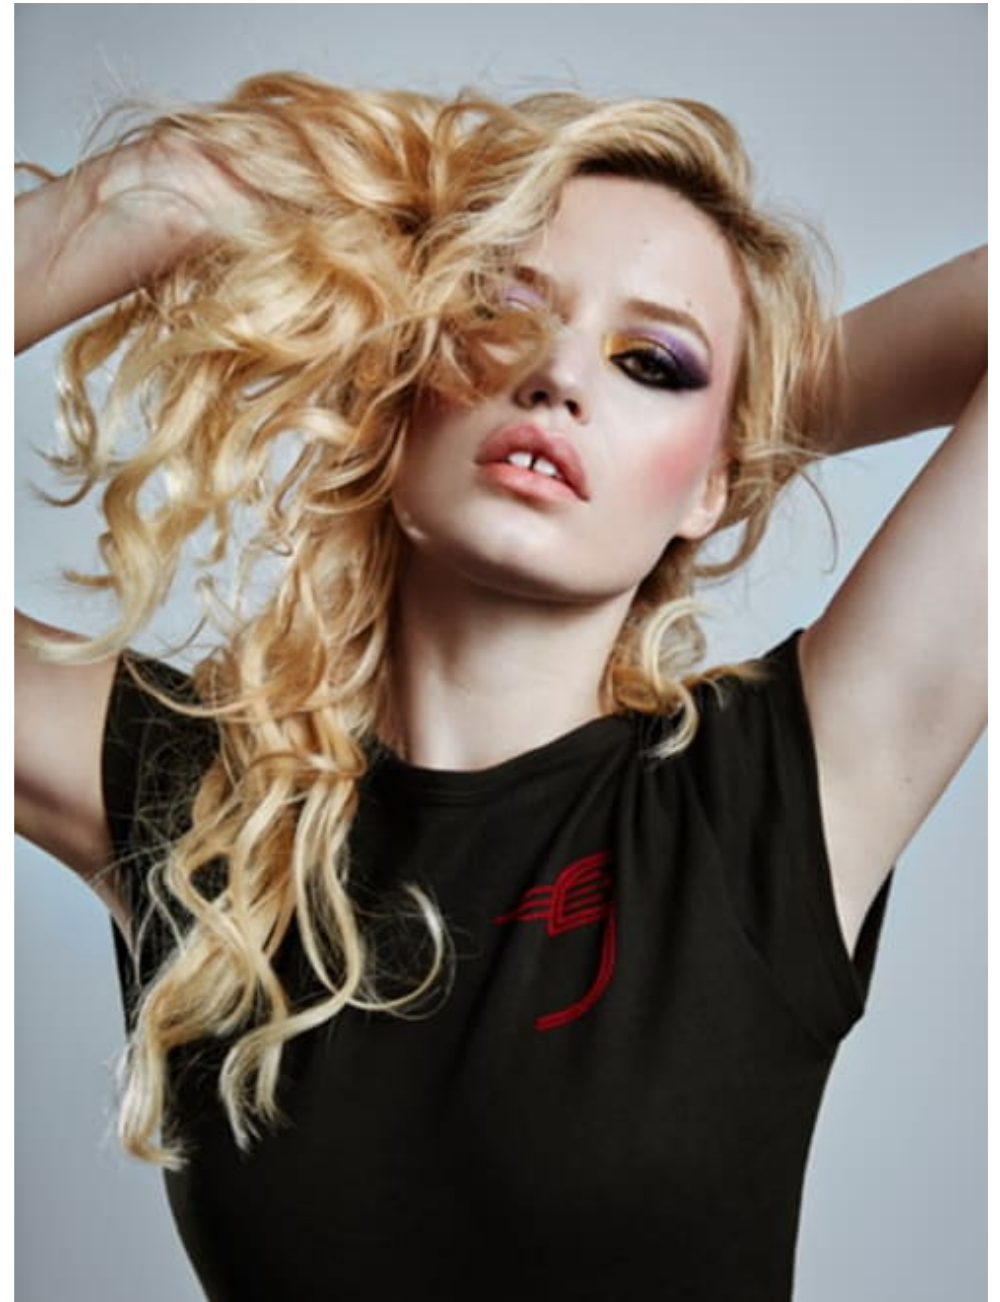

CAROL HAYES
MANAGEMENT
CREATIVE ARTIST & STYLE MANAGEMENT

020 7482 1555
www.carolhayesmanagement.co.uk

Sarah Reigate
Makeup
Celebrity

**CAROLHAYES
MANAGEMENT**
CREATIVE ARTIST & STYLE MANAGEMENT

020 7482 1555
www.carolhayesmanagement.co.uk