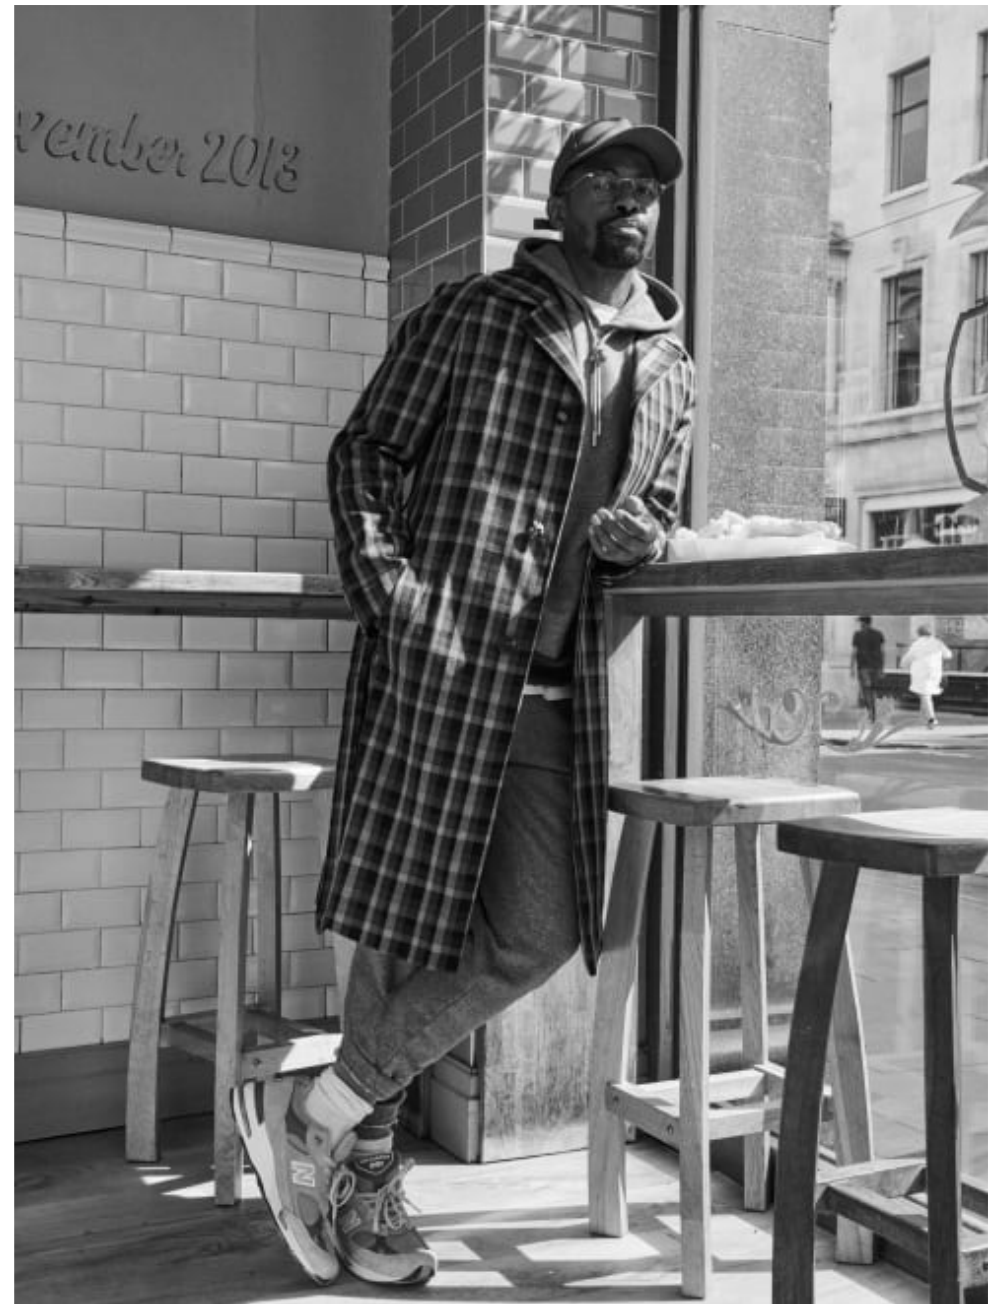

CAROLHAYES
MANAGEMENT
CREATIVE ARTIST & STYLE MANAGEMENT

020 7482 1555
www.carolhayesmanagement.co.uk