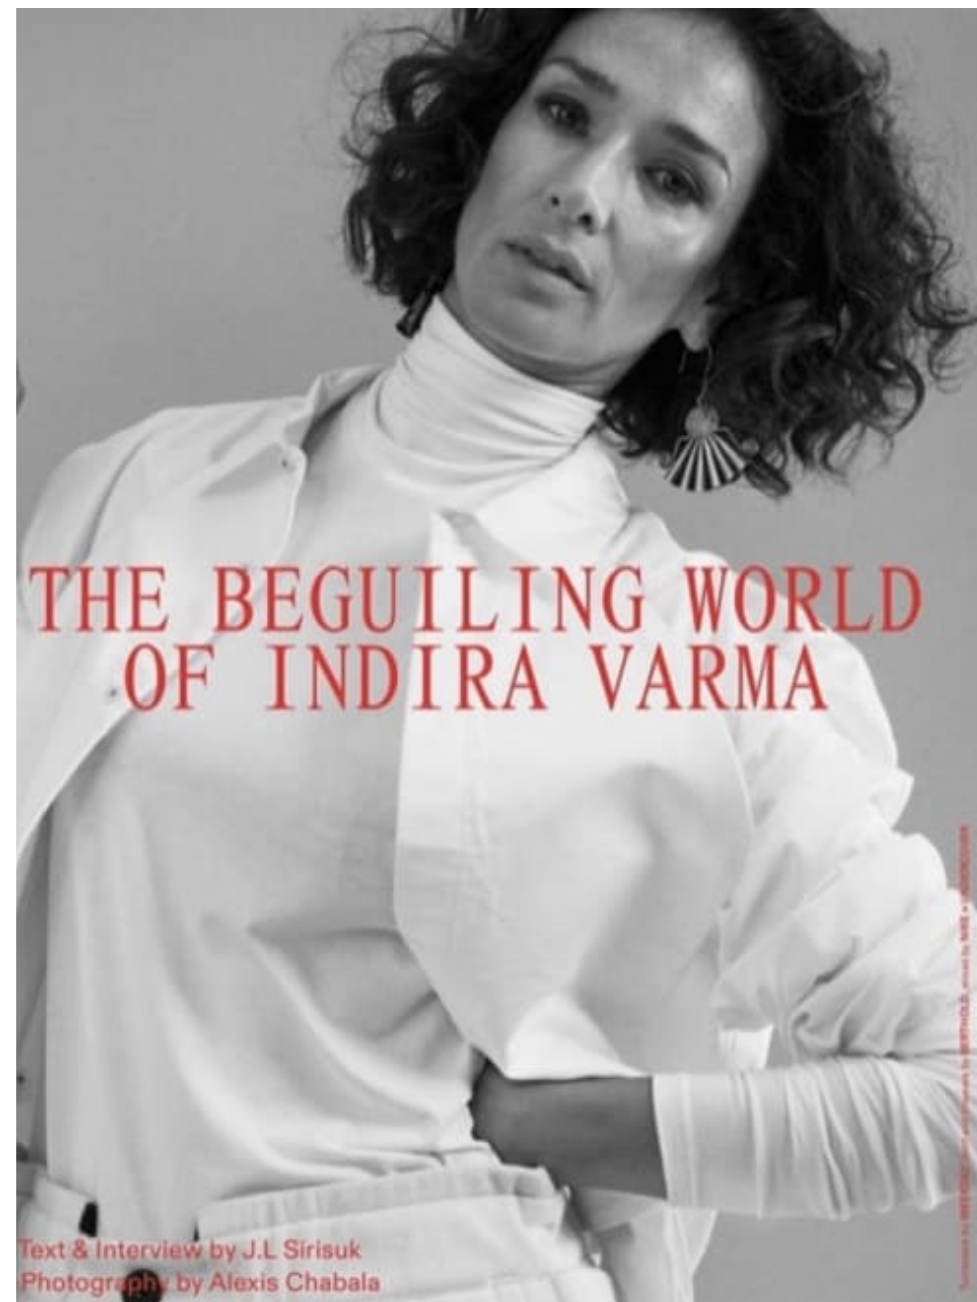

Samantha Cooper

Hair & Makeup | Makeup | Mens Grooming
Women's Celebrity

**CAROLHAYES
MANAGEMENT**
CREATIVE ARTIST & STYLE MANAGEMENT

020 7482 1555
www.carolhayesmanagement.co.uk