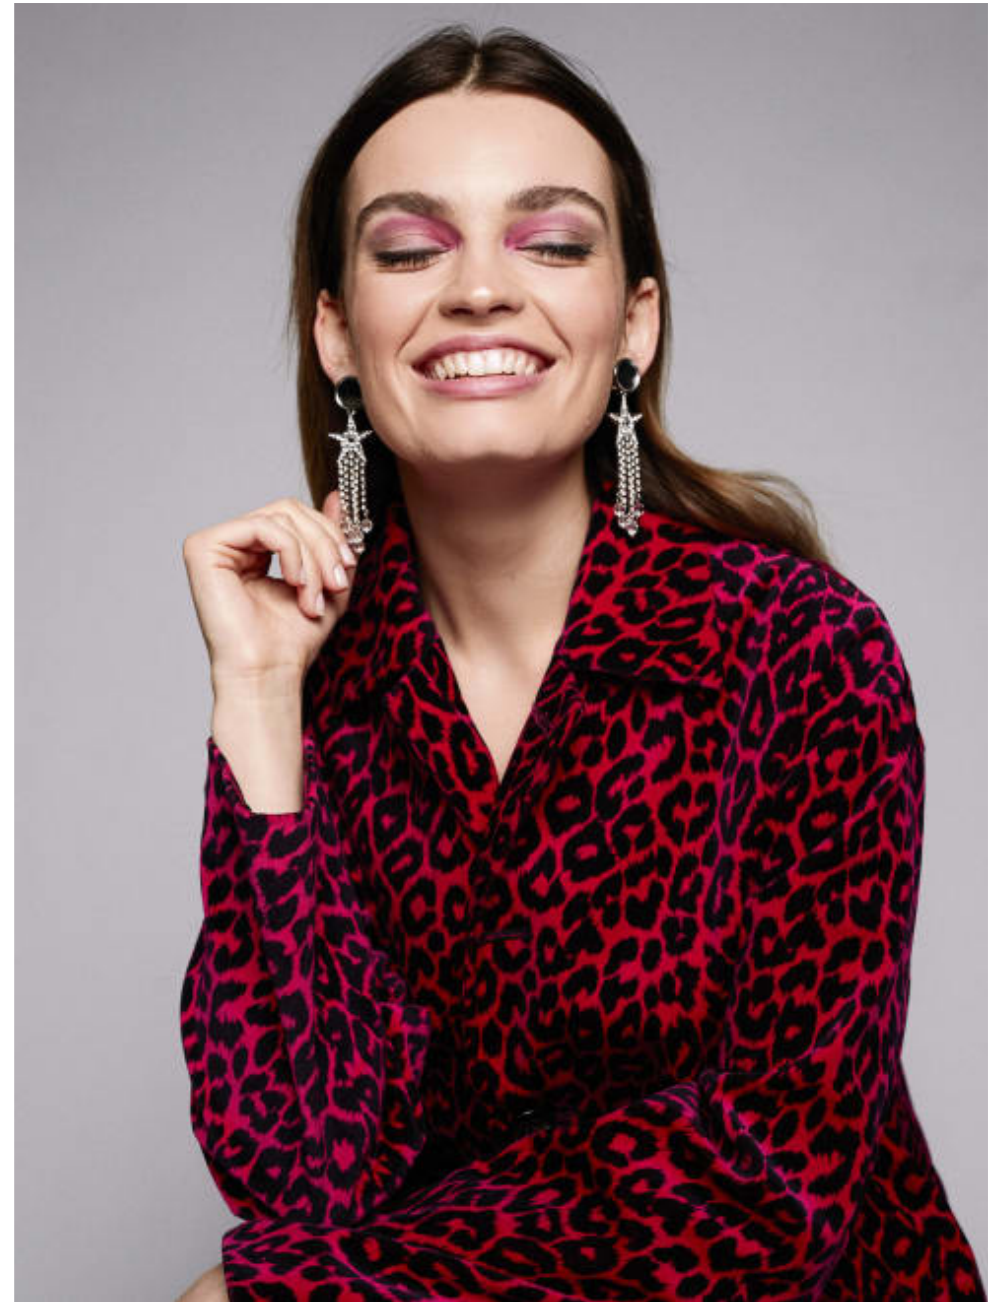

**CAROLHAYES
MANAGEMENT**
CREATIVE ARTIST & STYLE MANAGEMENT

020 7482 1555
www.carolhayesmanagement.co.uk