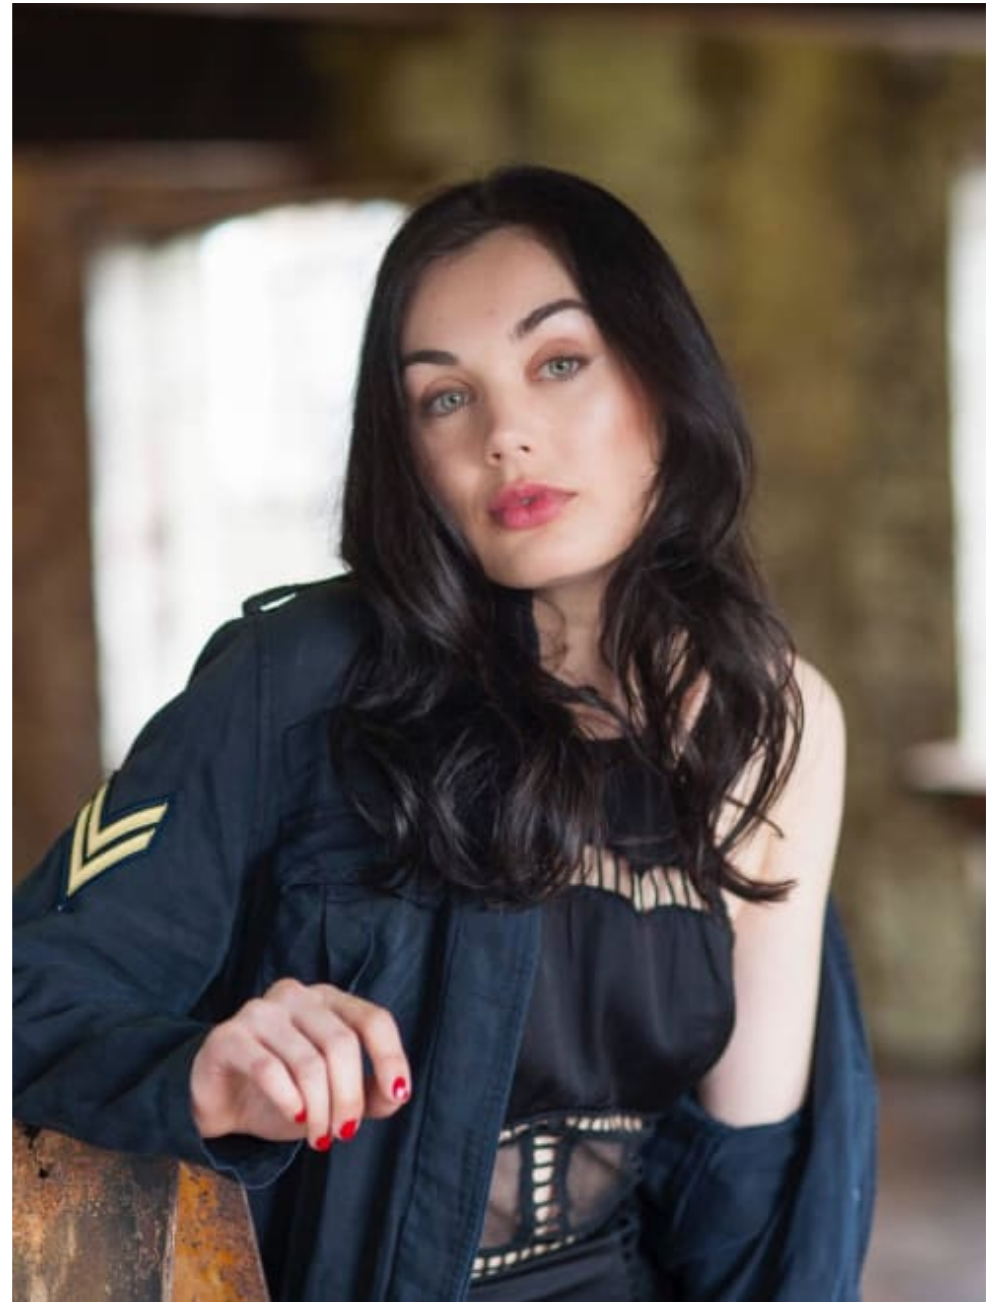

Samantha Cooper

Hair & Makeup | Makeup | Mens Grooming
Women's Celebrity

**CAROL HAYES
MANAGEMENT**
CREATIVE ARTIST & STYLE MANAGEMENT

020 7482 1555
www.carolhayesmanagement.co.uk

Samantha Cooper

Hair & Makeup | Makeup | Mens Grooming
Women's Celebrity