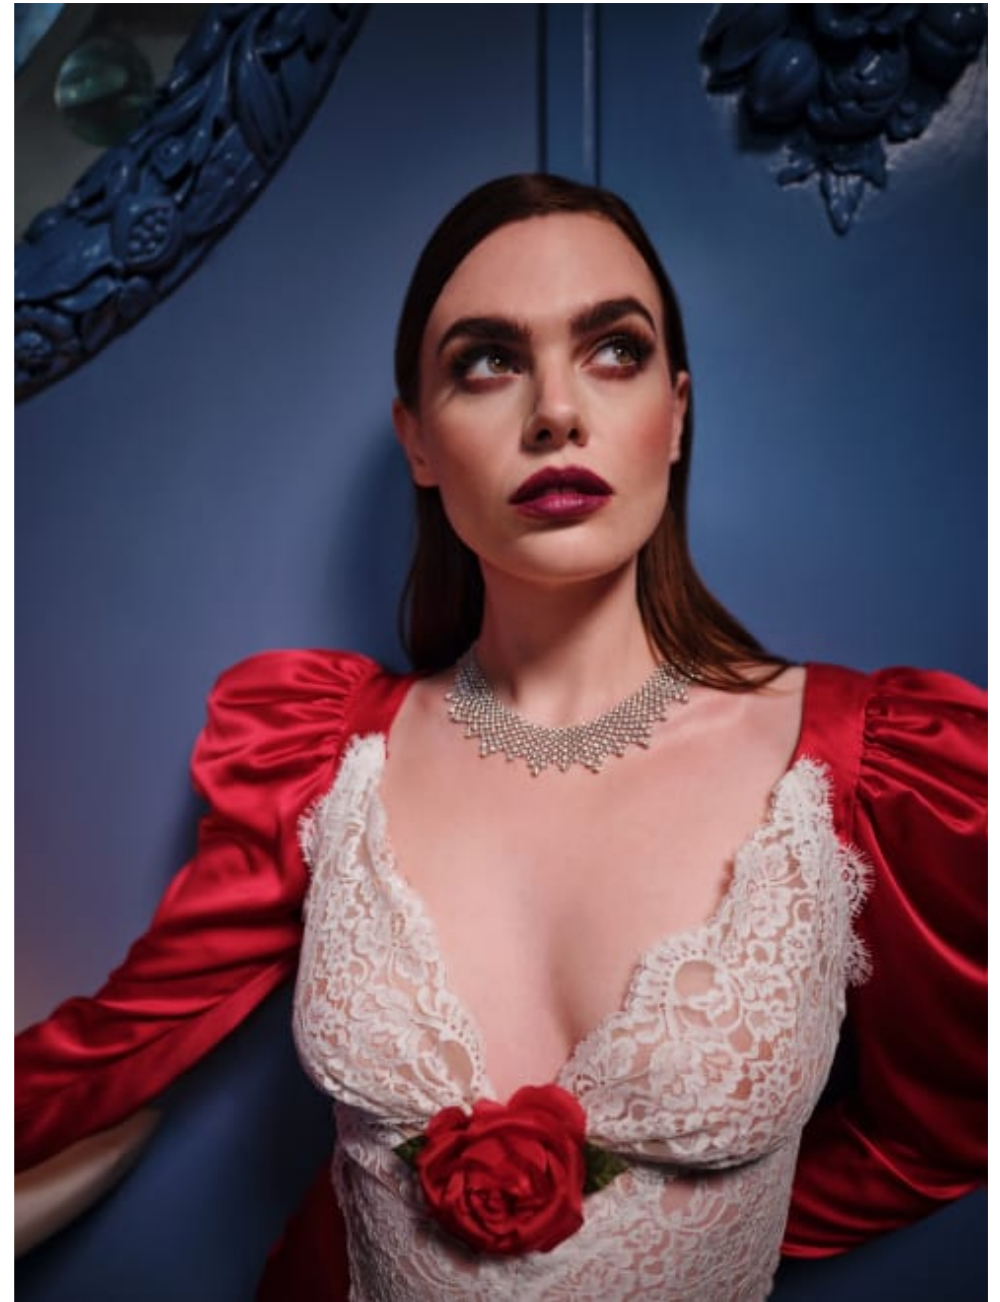

Samantha Cooper

Hair & Makeup | Makeup | Mens Grooming
Women's Celebrity

**CAROLHAYES
MANAGEMENT**
CREATIVE ARTIST & STYLE MANAGEMENT

020 7482 1555
www.carolhayesmanagement.co.uk