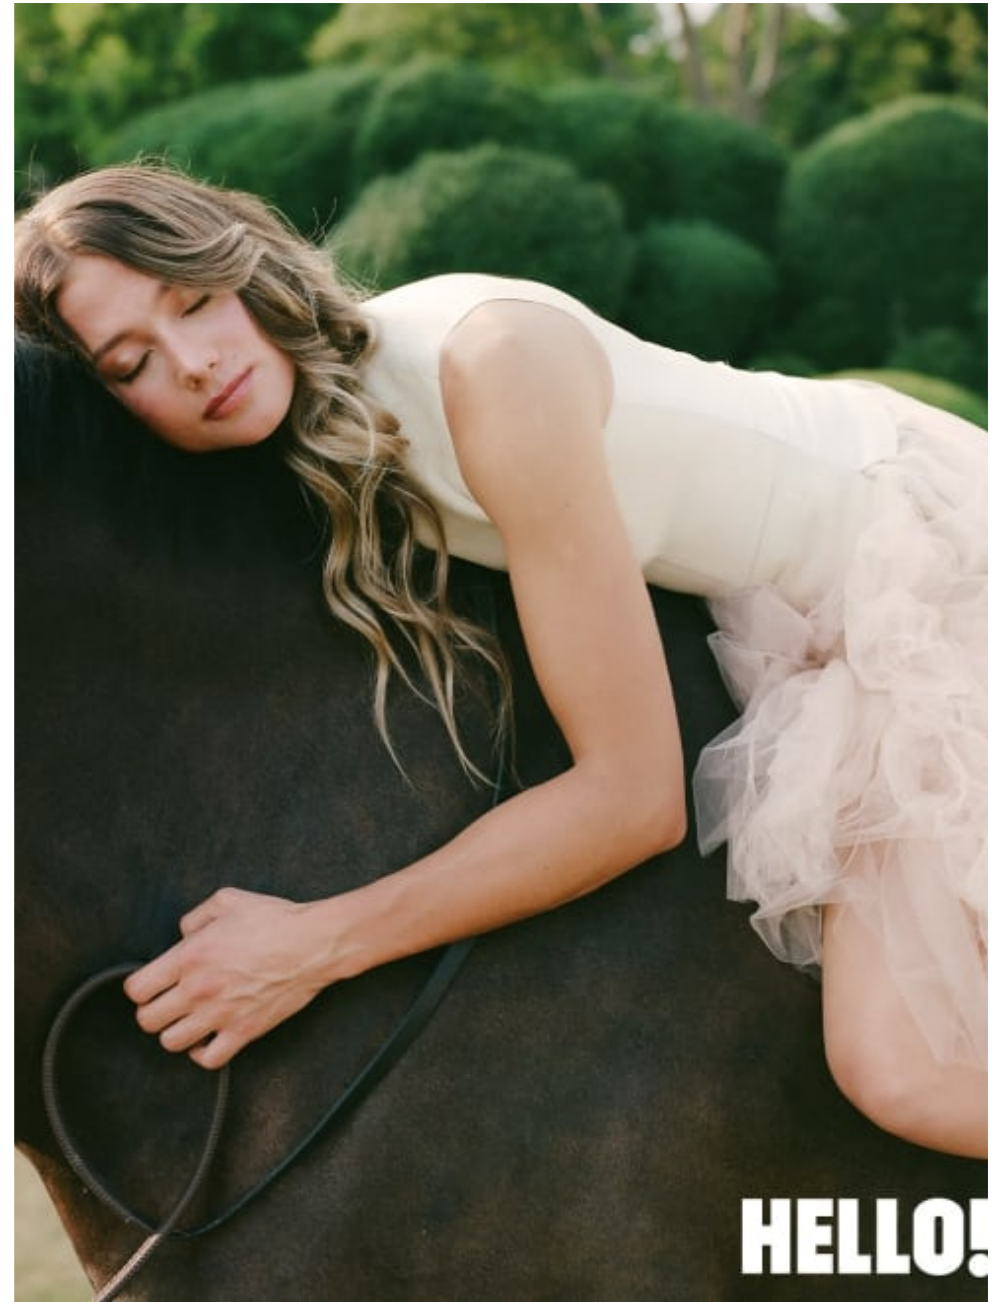

Samantha Cooper

Hair & Makeup | Makeup | Mens Grooming
Women's Celebrity

**CAROLHAYES
MANAGEMENT**
CREATIVE ARTIST & STYLE MANAGEMENT

020 7482 1555
www.carolhayesmanagement.co.uk