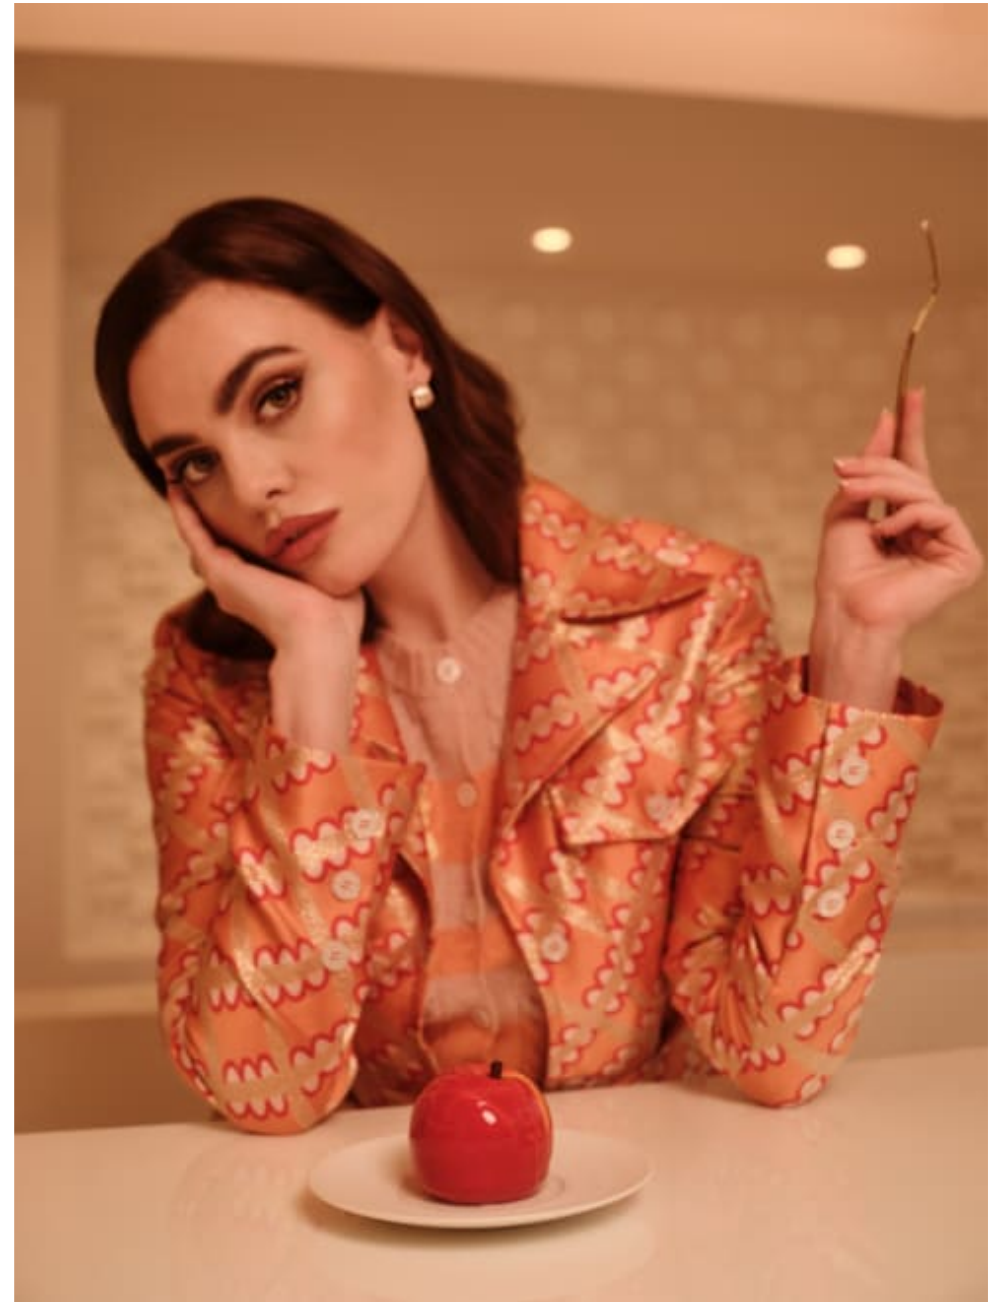

**CAROLHAYES
MANAGEMENT**
CREATIVE ARTIST & STYLE MANAGEMENT

020 7482 1555
www.carolhayesmanagement.co.uk