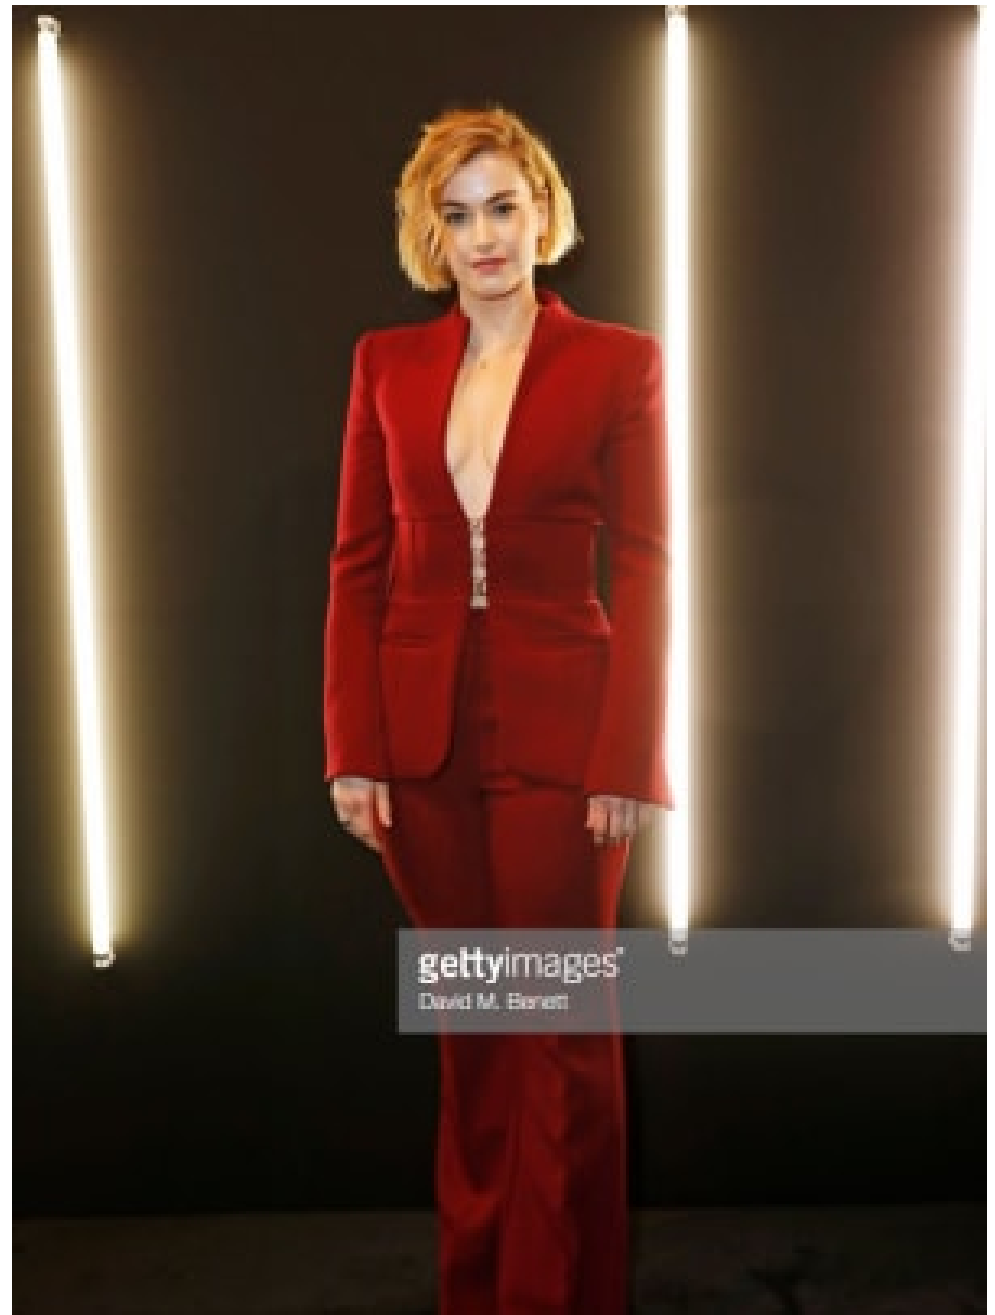

Samantha Cooper
Makeup Artist | Mens Grooming
Red Carpet

CAROLHAYES
MANAGEMENT
CREATIVE ARTIST & STYLE MANAGEMENT

020 7482 1555
www.carolhayesmanagement.co.uk