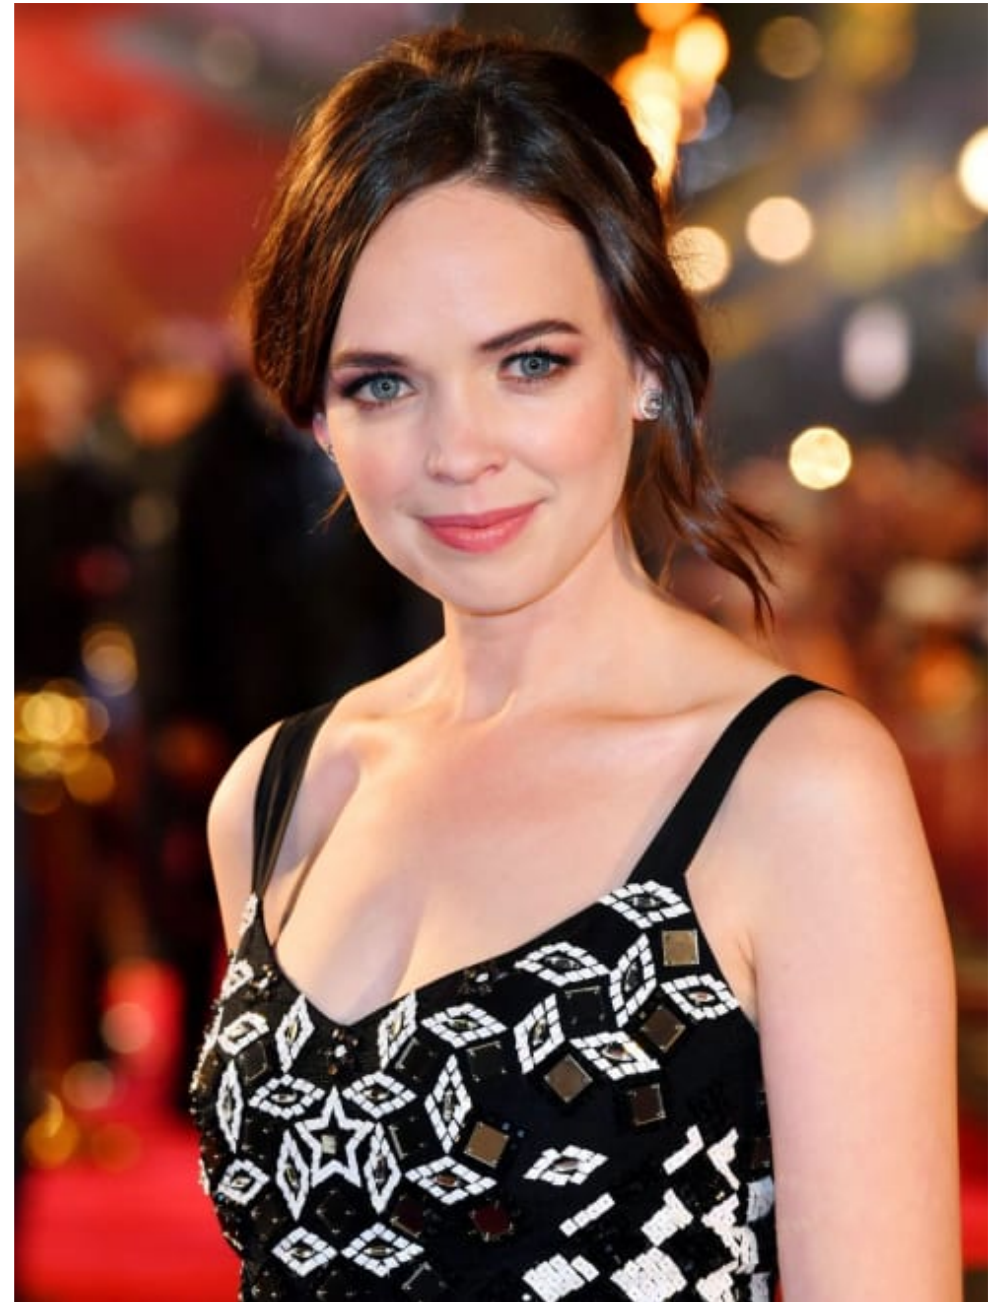

Samantha Cooper

Hair & Makeup | Makeup | Mens Grooming
Red Carpet

**CAROLHAYES
MANAGEMENT**
CREATIVE ARTIST & STYLE MANAGEMENT

020 7482 1555
www.carolhayesmanagement.co.uk