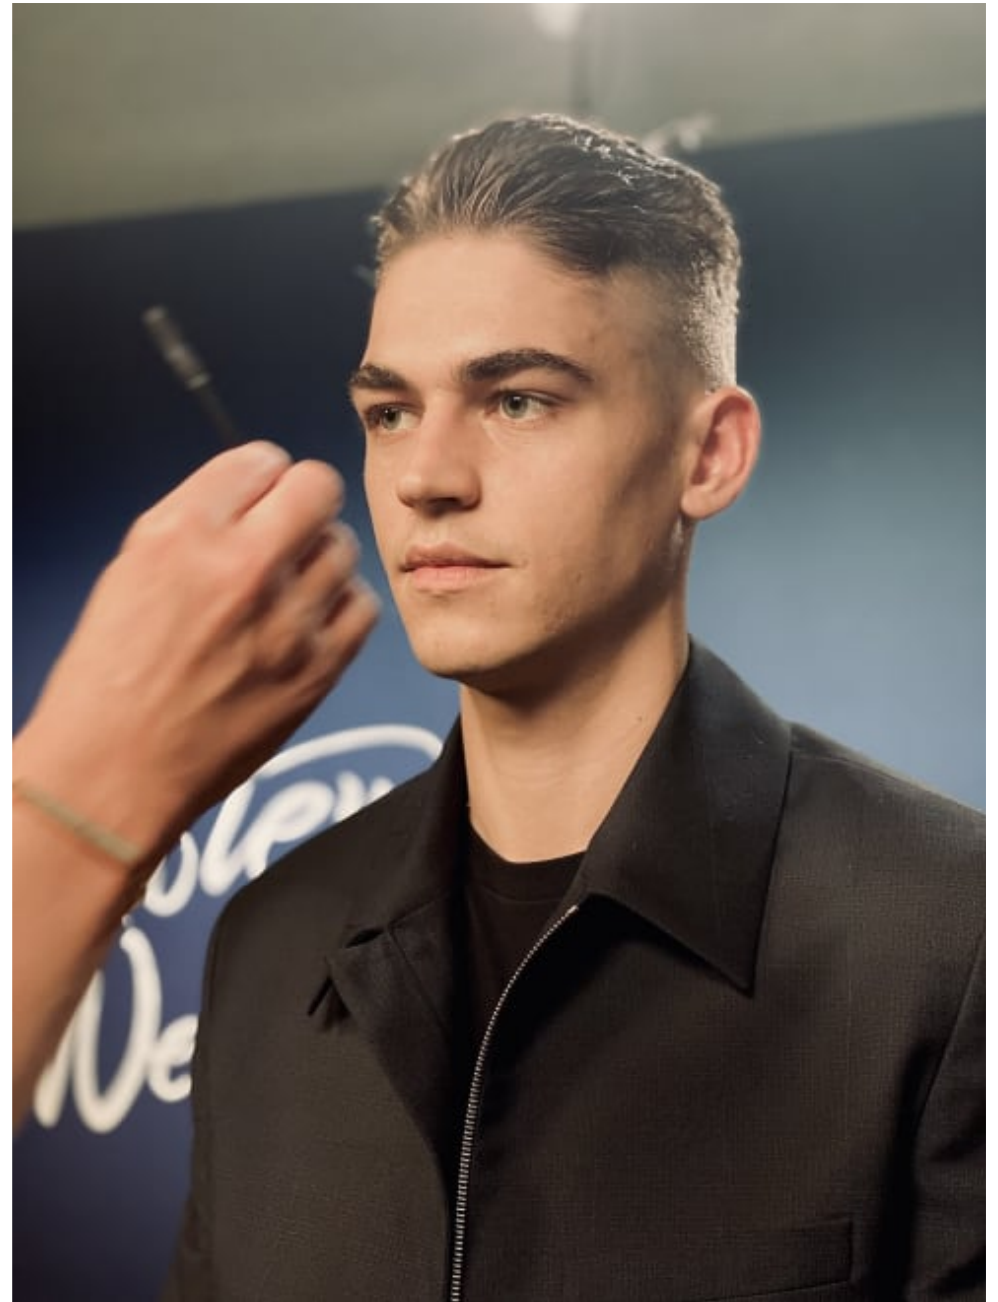

Samantha Cooper

Hair & Makeup | Makeup | Mens Grooming
Men's Celebrity

**CAROLHAYES
MANAGEMENT**
CREATIVE ARTIST & STYLE MANAGEMENT

020 7482 1555
www.carolhayesmanagement.co.uk