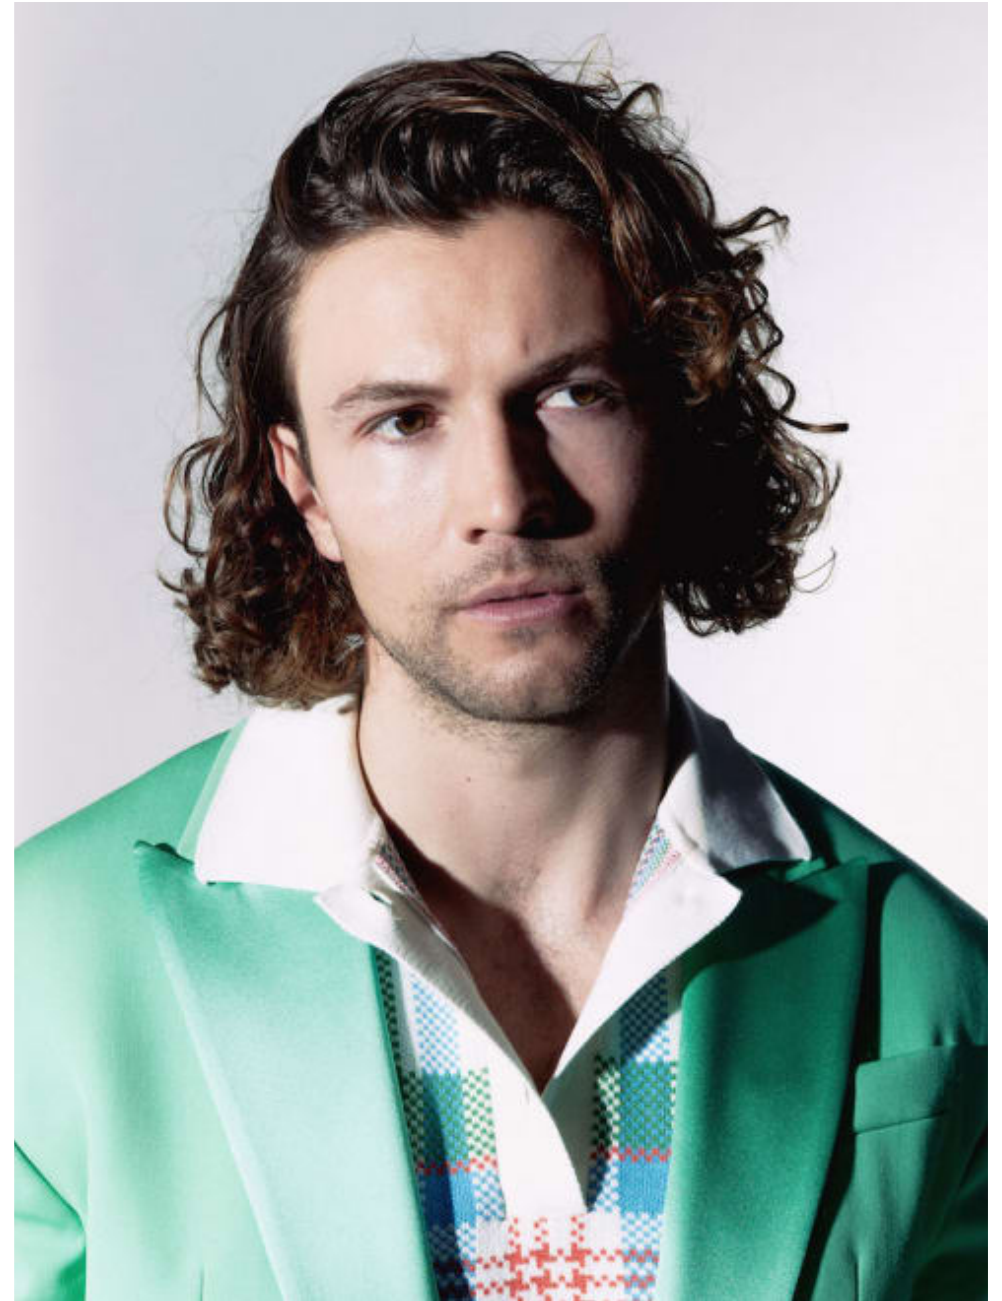

Samantha Cooper
Hair & Makeup | Makeup | Mens Grooming
Men's Celebrity

**CAROLHAYES
MANAGEMENT**
CREATIVE ARTIST & STYLE MANAGEMENT

020 7482 1555
www.carolhayesmanagement.co.uk