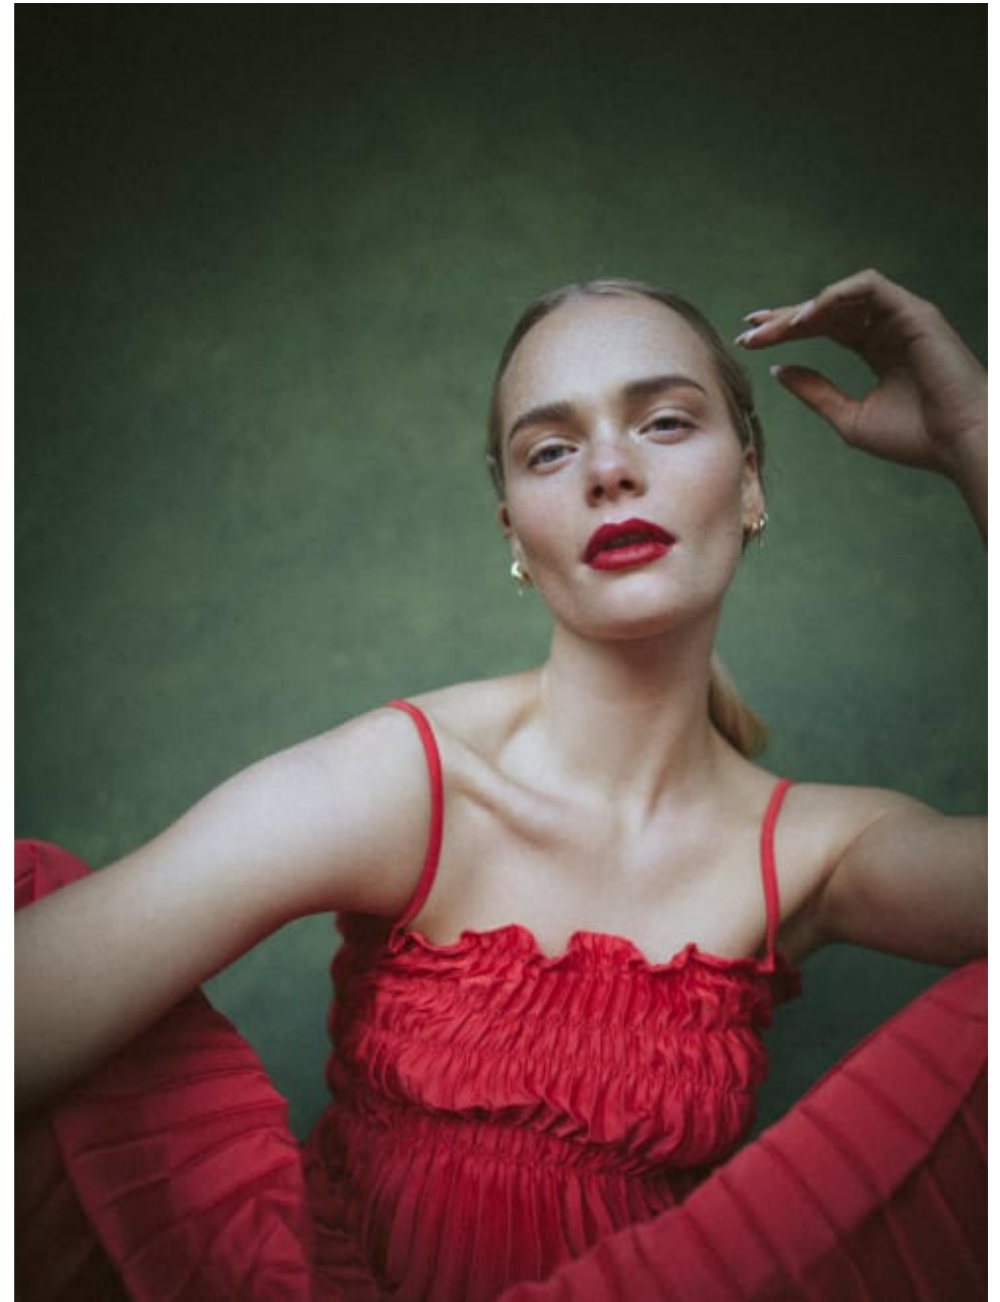

**CAROLHAYES
MANAGEMENT**
CREATIVE ARTIST & STYLE MANAGEMENT

020 7482 1555
www.carolhayesmanagement.co.uk