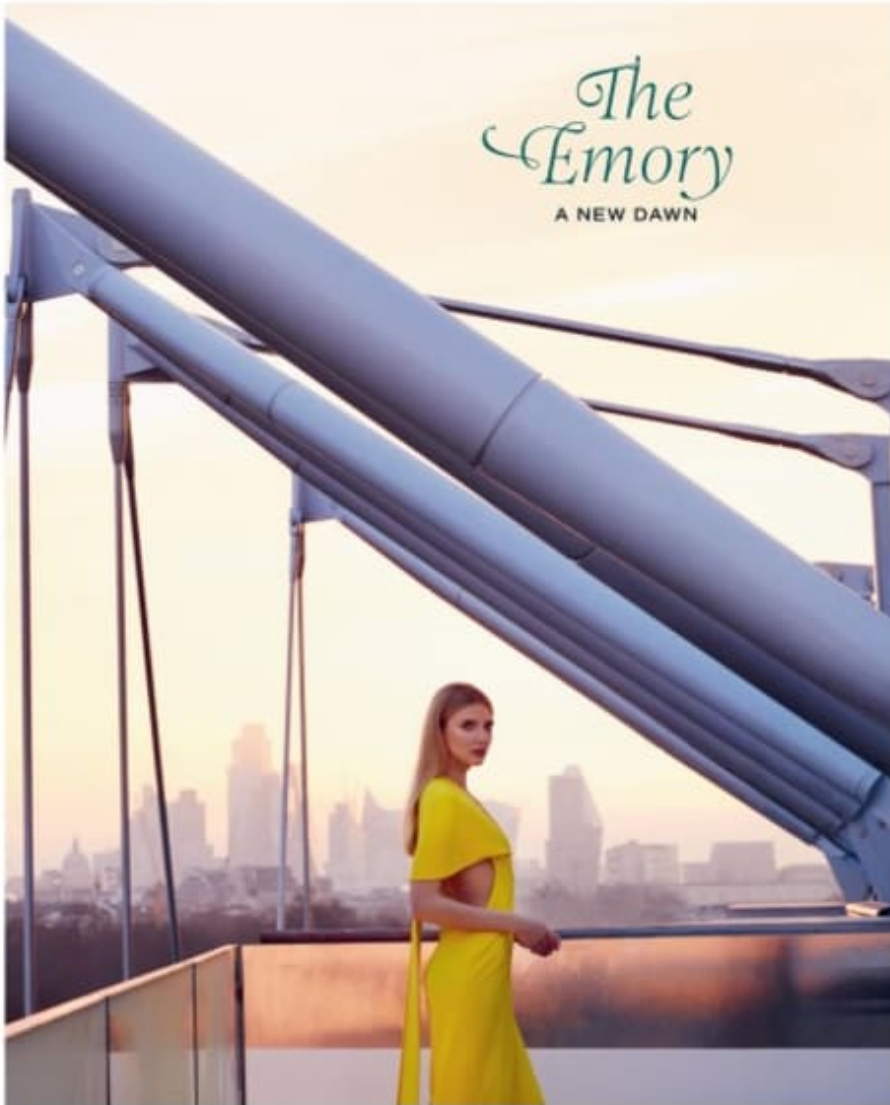

MAYBOURNE

SPRING / SUMMER 2024

Samantha Cooper

Hair & Makeup | Makeup | Mens Grooming
Fashion

CAROLHAYES
MANAGEMENT
CREATIVE ARTIST & STYLE MANAGEMENT

020 7482 1555
www.carolhayesmanagement.co.uk