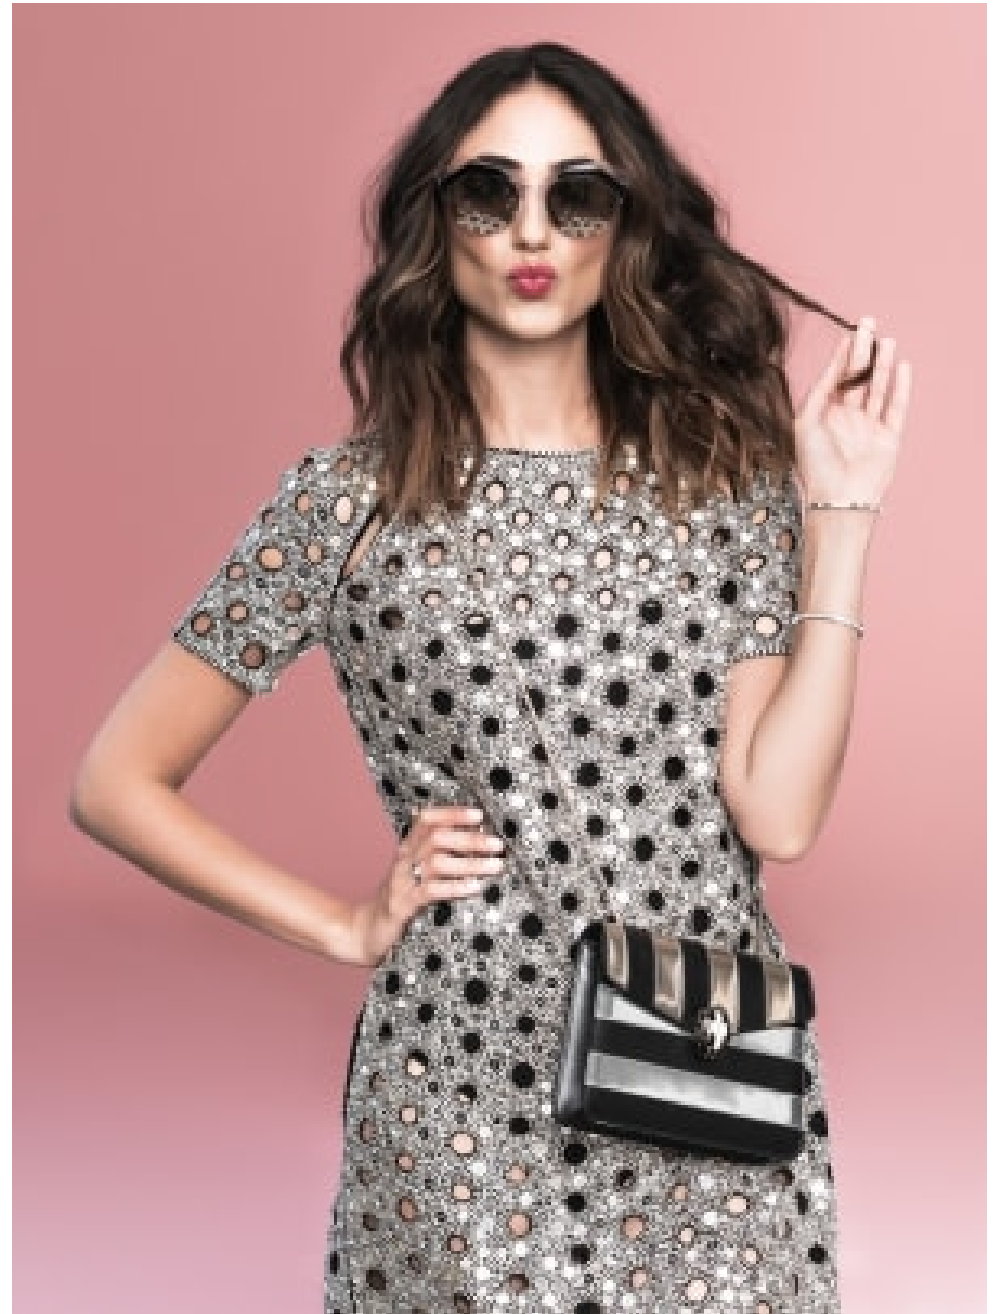

Samantha Cooper
Makeup Artist | Mens Grooming
Advertising

CAROLHAYES
MANAGEMENT
CREATIVE ARTIST & STYLE MANAGEMENT

020 7482 1555

www.carolhayesmanagement.co.uk