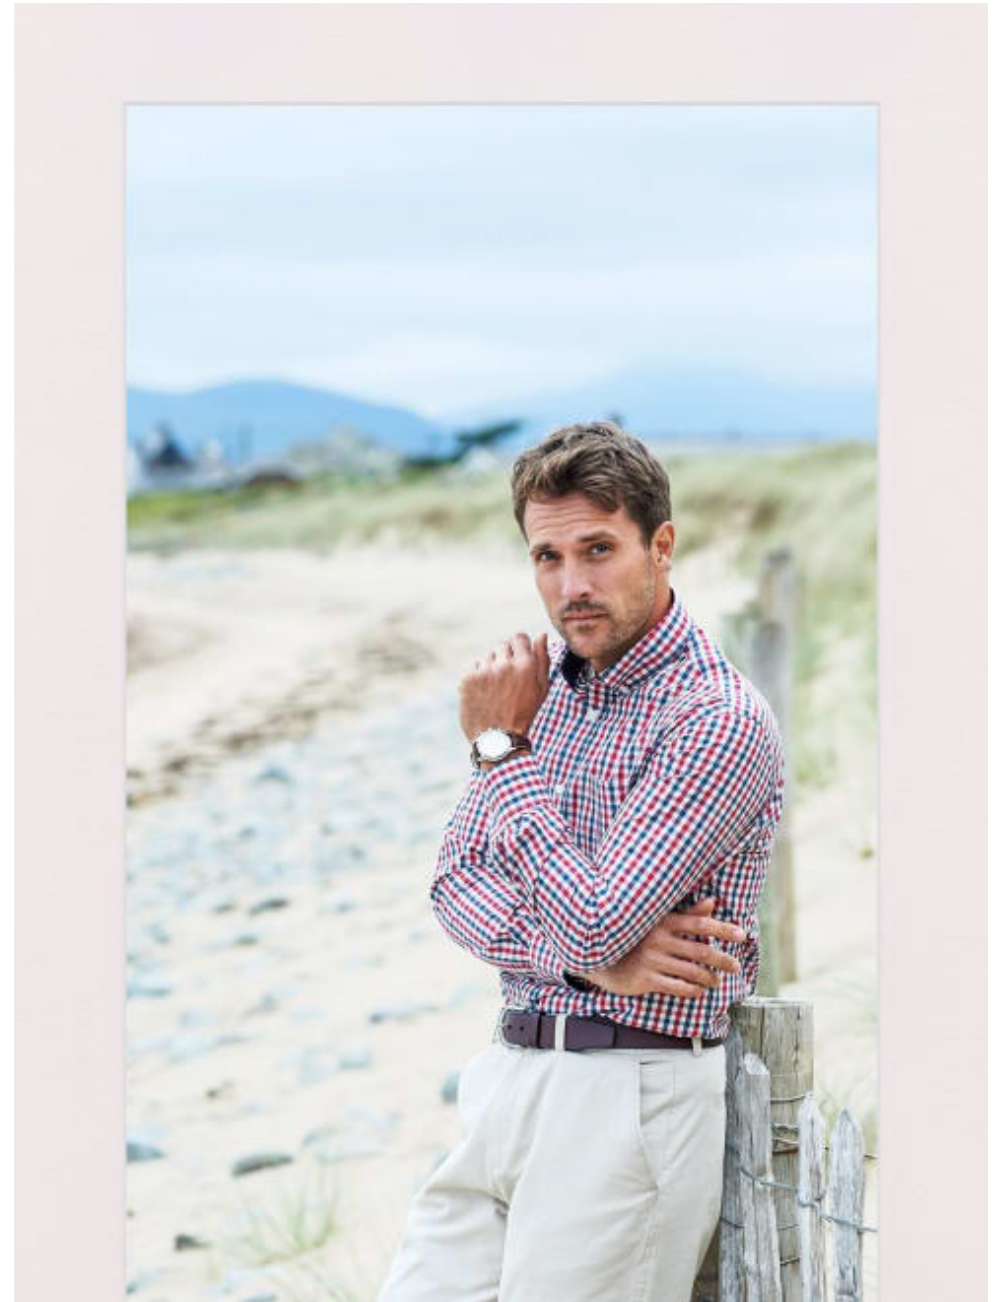

**CAROLHAYES
MANAGEMENT**
CREATIVE ARTIST & STYLE MANAGEMENT

020 7482 1555
www.carolhayesmanagement.co.uk