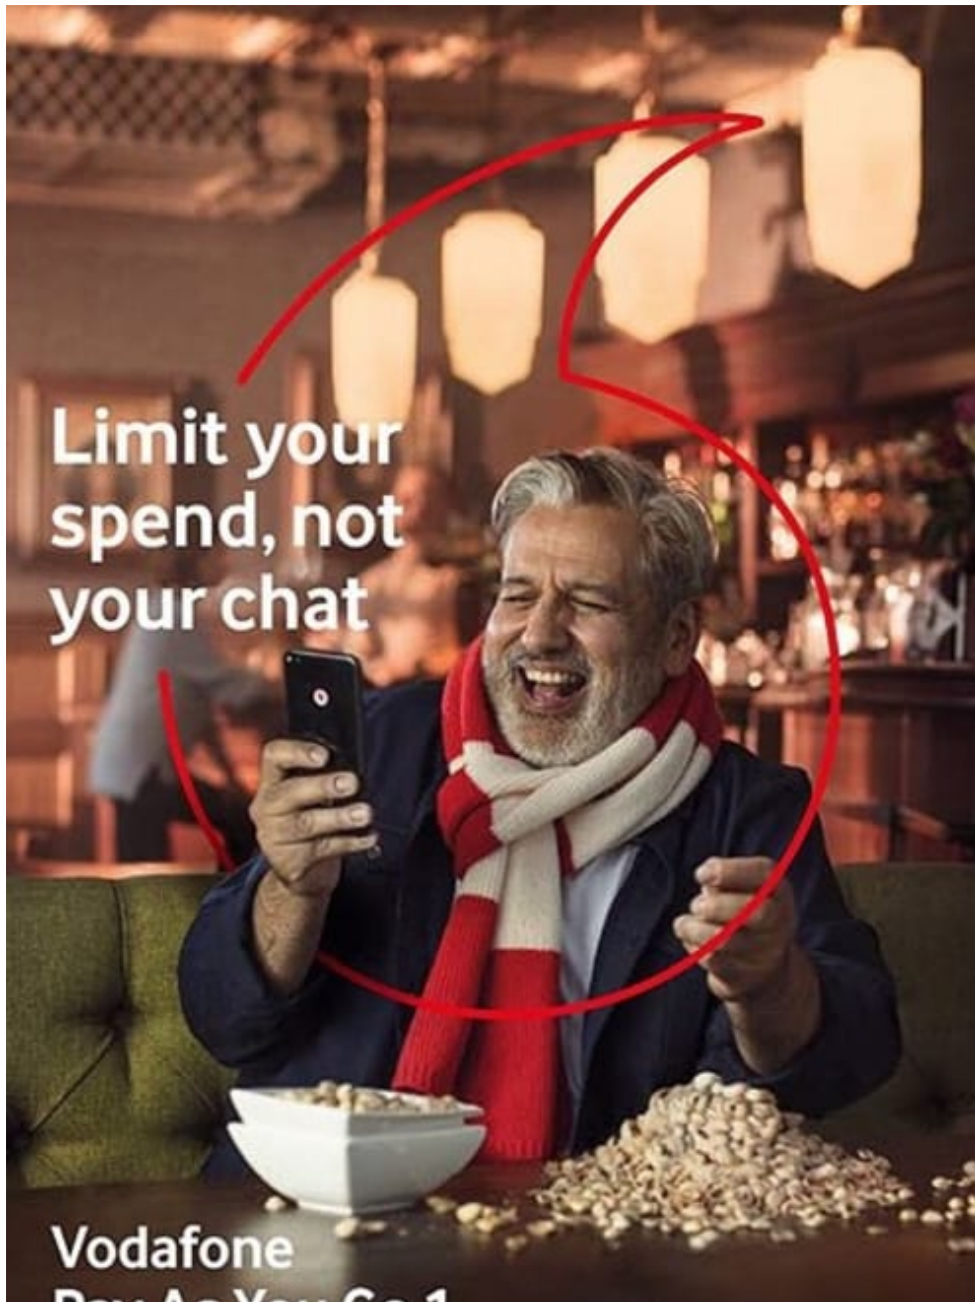

Natalie Hullett
Advertising

**CAROLHAYES
MANAGEMENT**
CREATIVE ARTIST & STYLE MANAGEMENT

020 7482 1555
www.carolhayesmanagement.co.uk

ROBERTO FIRMINO

adidas

UNITE IN TIRO19

ROBERTO FIRMINO

UNITE IN TIRO19