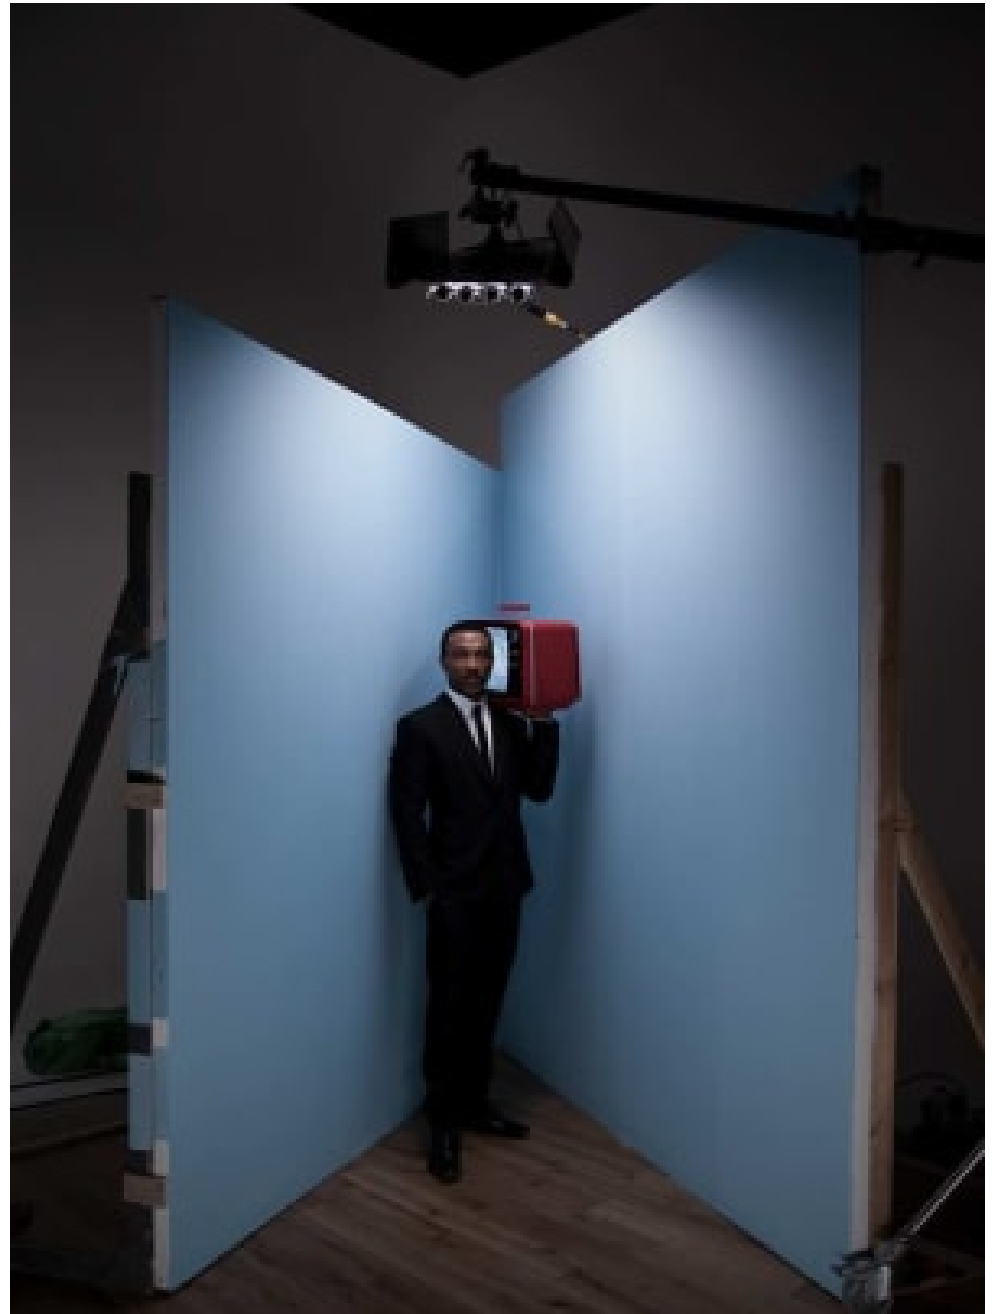

Stylists | Womens | Mens
Celebrities

**CAROLHAYES
MANAGEMENT**
CREATIVE ARTIST & STYLE MANAGEMENT

020 7482 1555

www.carolhayesmanagement.co.uk

Marcella

Stylists | Womens | Mens
Celebrities

**CAROLHAYES
MANAGEMENT**
CREATIVE ARTIST & STYLE MANAGEMENT