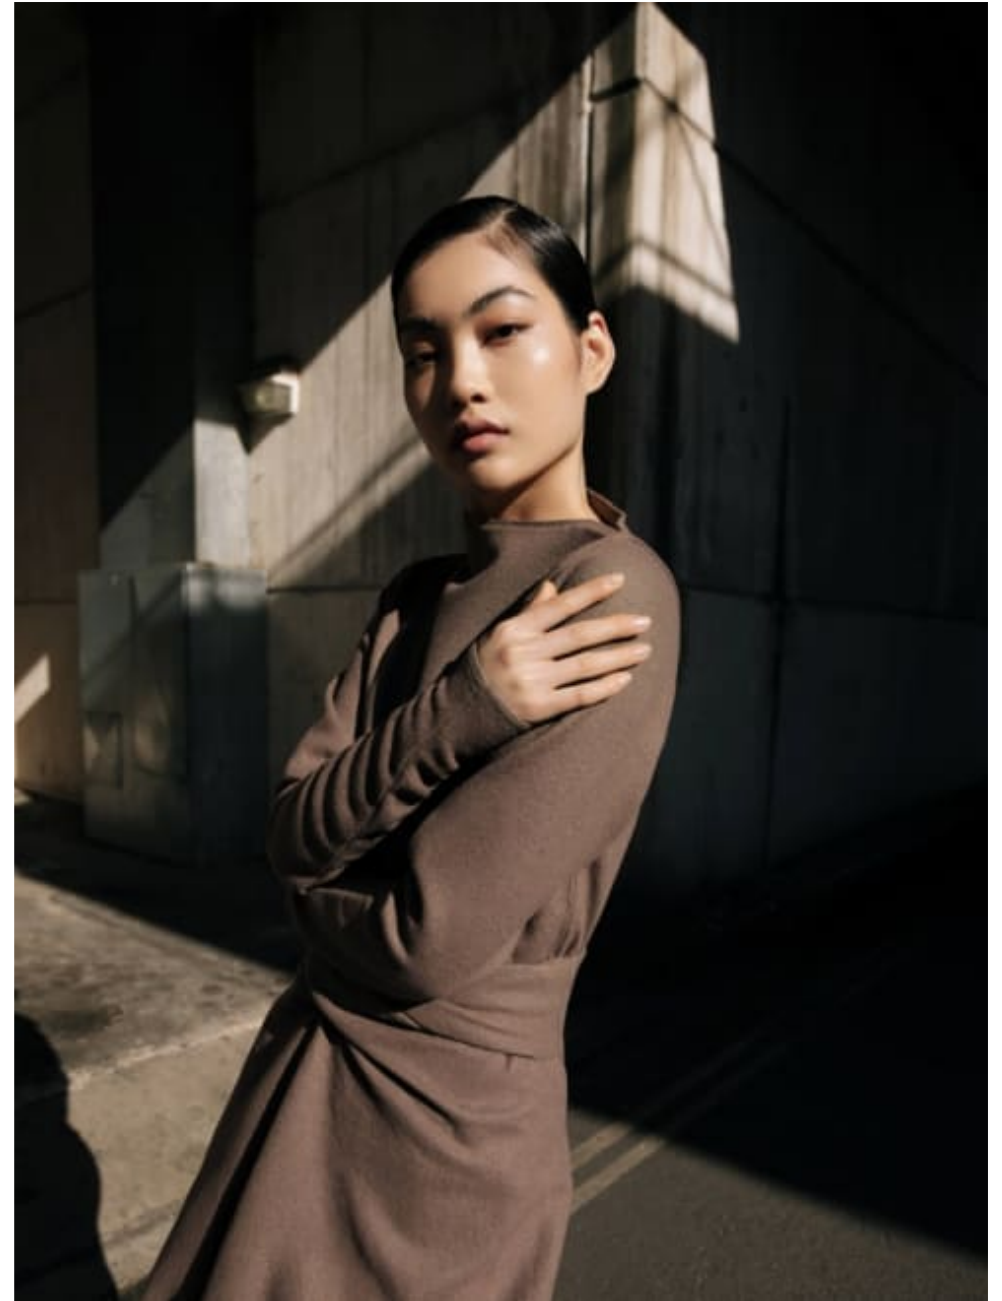

Kenny Leung
Hair & Makeup | Makeup | Mens Grooming
Campaign

**CAROLHAYES
MANAGEMENT**
CREATIVE ARTIST & STYLE MANAGEMENT

020 7482 1555
www.carolhayesmanagement.co.uk