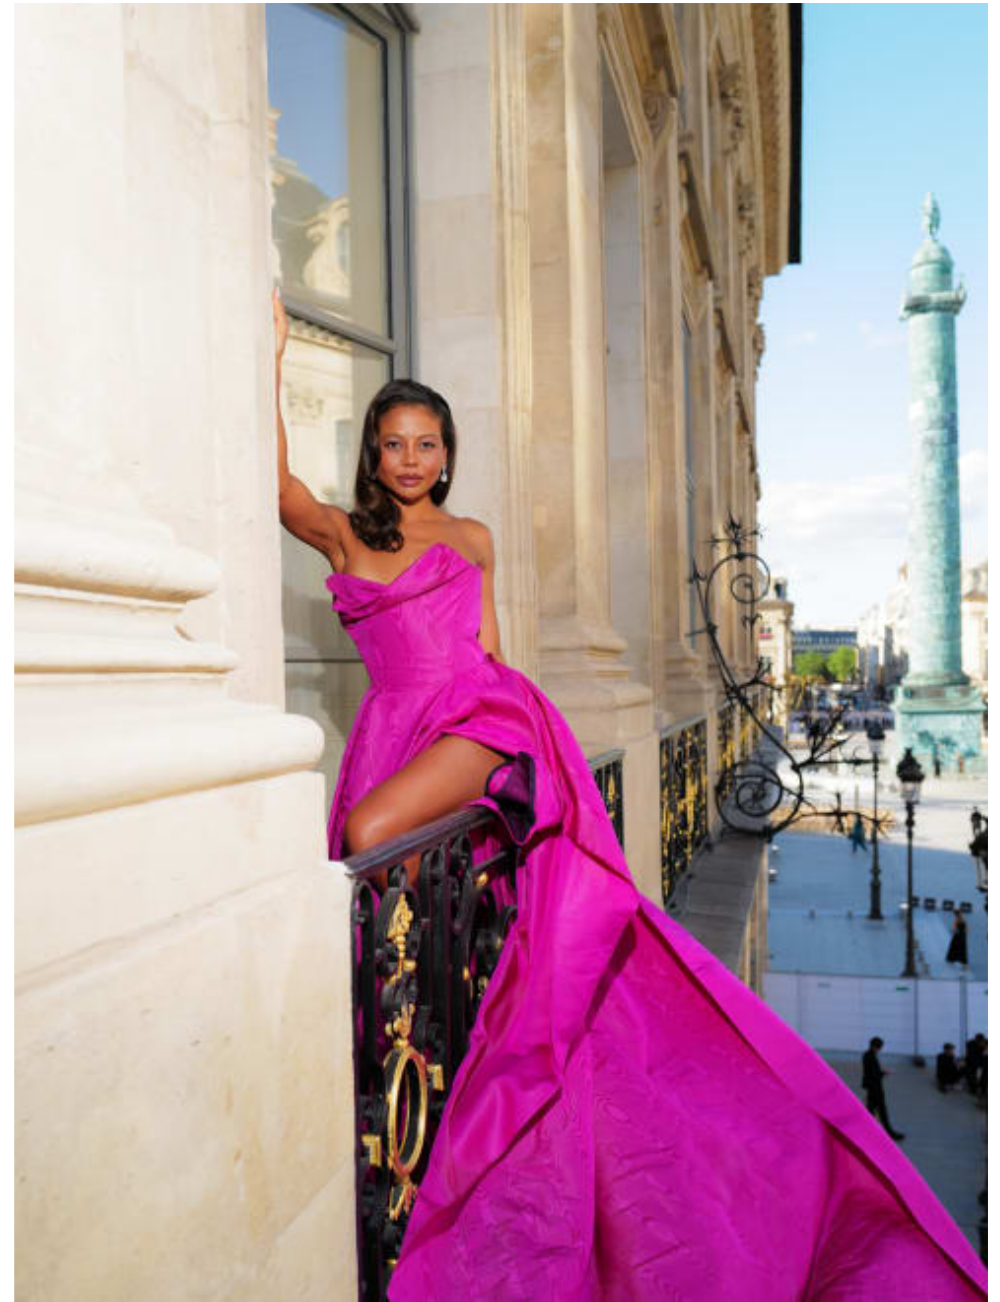

**CAROLHAYES
MANAGEMENT**
CREATIVE ARTIST & STYLE MANAGEMENT

020 7482 1555
www.carolhayesmanagement.co.uk