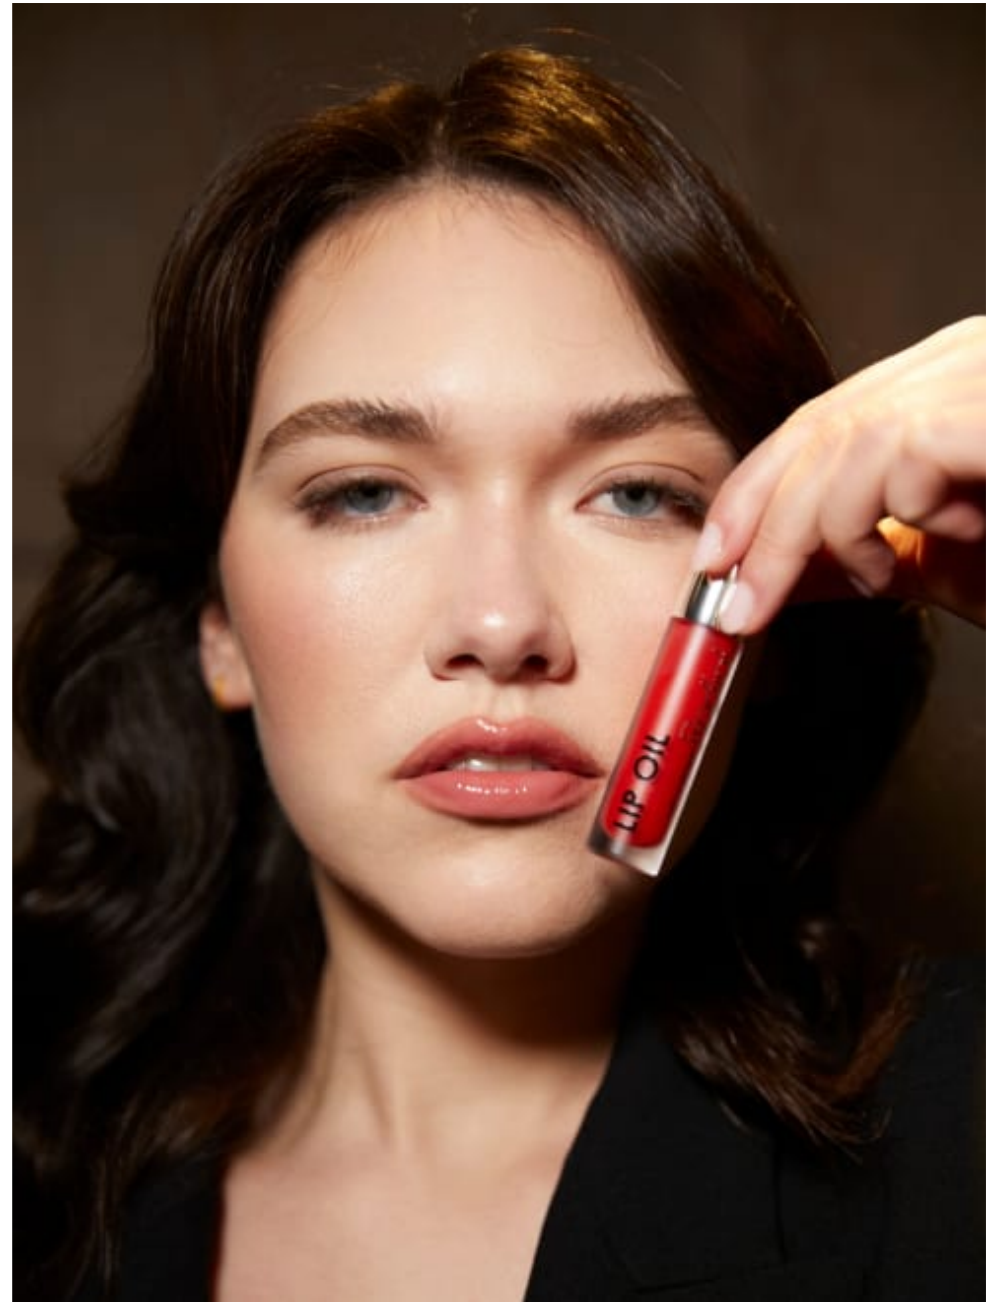

**CAROLHAYES
MANAGEMENT**
CREATIVE ARTIST & STYLE MANAGEMENT

020 7482 1555
www.carolhayesmanagement.co.uk