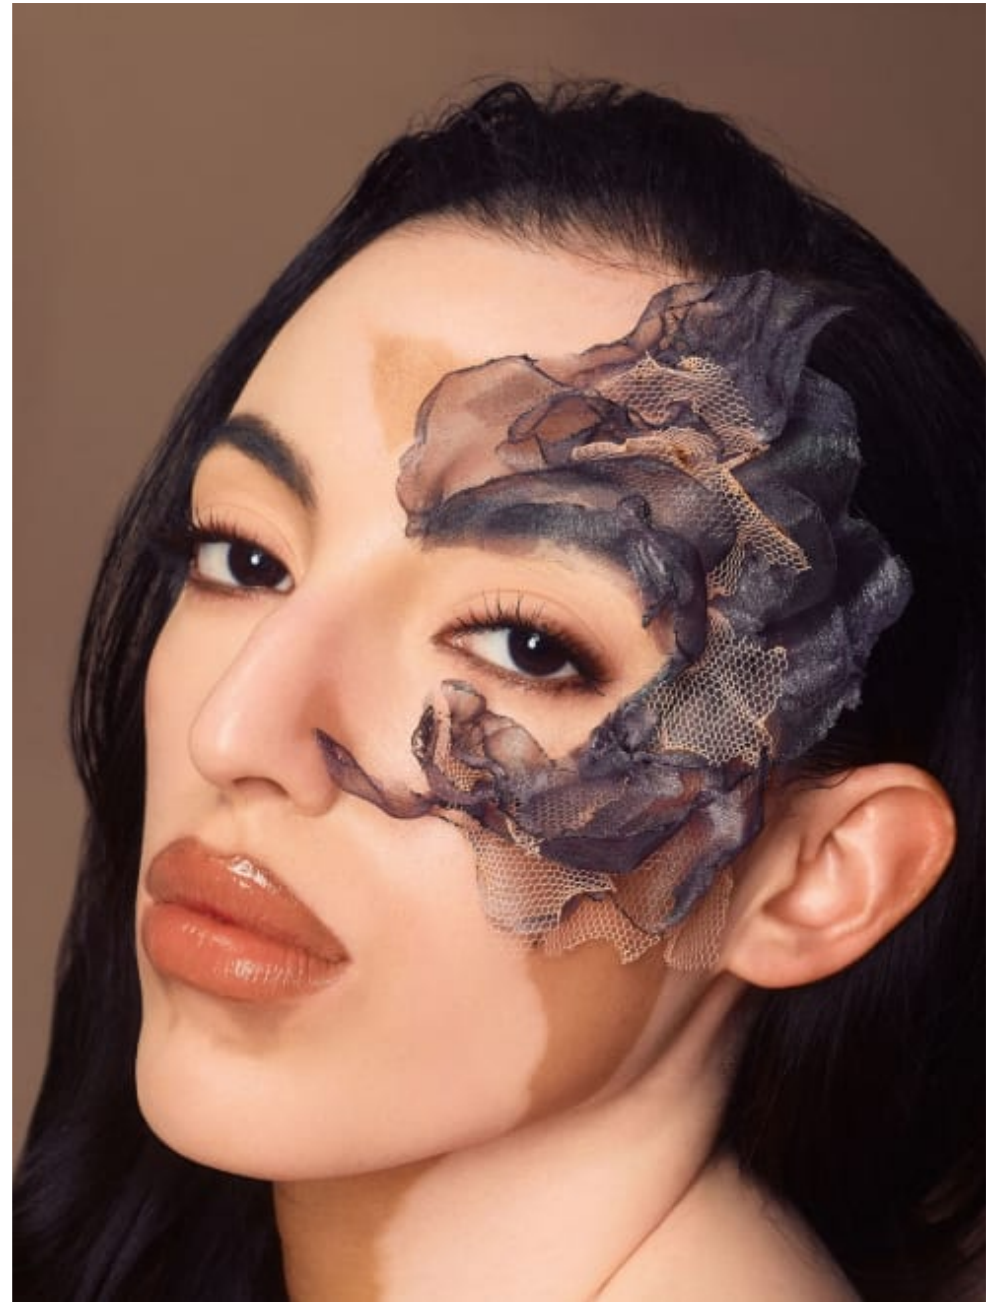

CAROLHAYES
MANAGEMENT
CREATIVE ARTIST & STYLE MANAGEMENT

020 7482 1555
www.carolhayesmanagement.co.uk