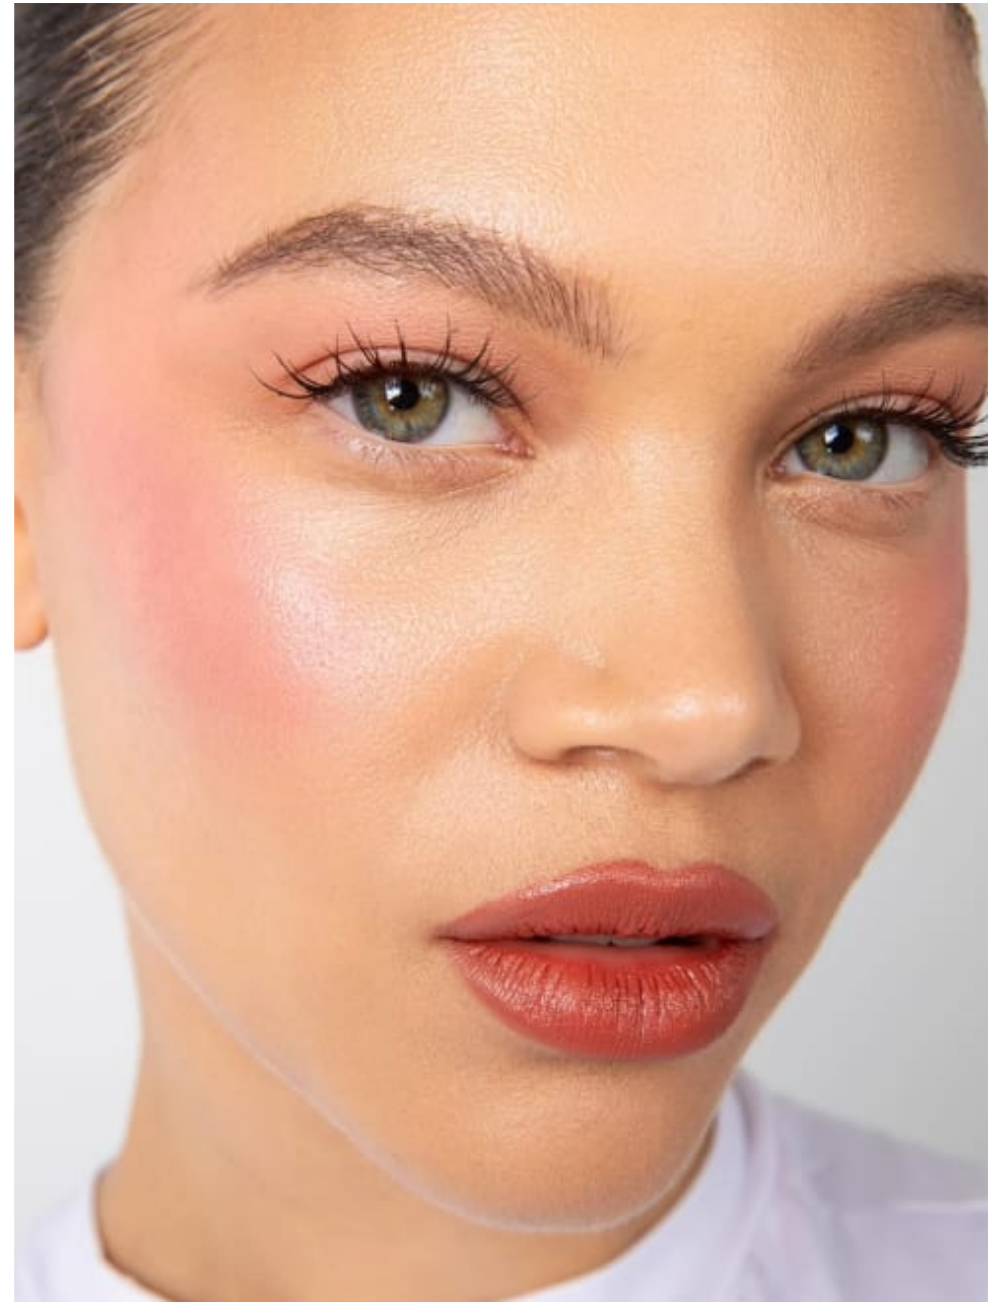

**CAROLHAYES
MANAGEMENT**
CREATIVE ARTIST & STYLE MANAGEMENT

020 7482 1555
www.carolhayesmanagement.co.uk

Howard Kong
Makeup
Fashion & Beauty

CAROLHAYES
MANAGEMENT
CREATIVE ARTIST & STYLE MANAGEMENT

020 7482 1555
www.carolhayesmanagement.co.uk