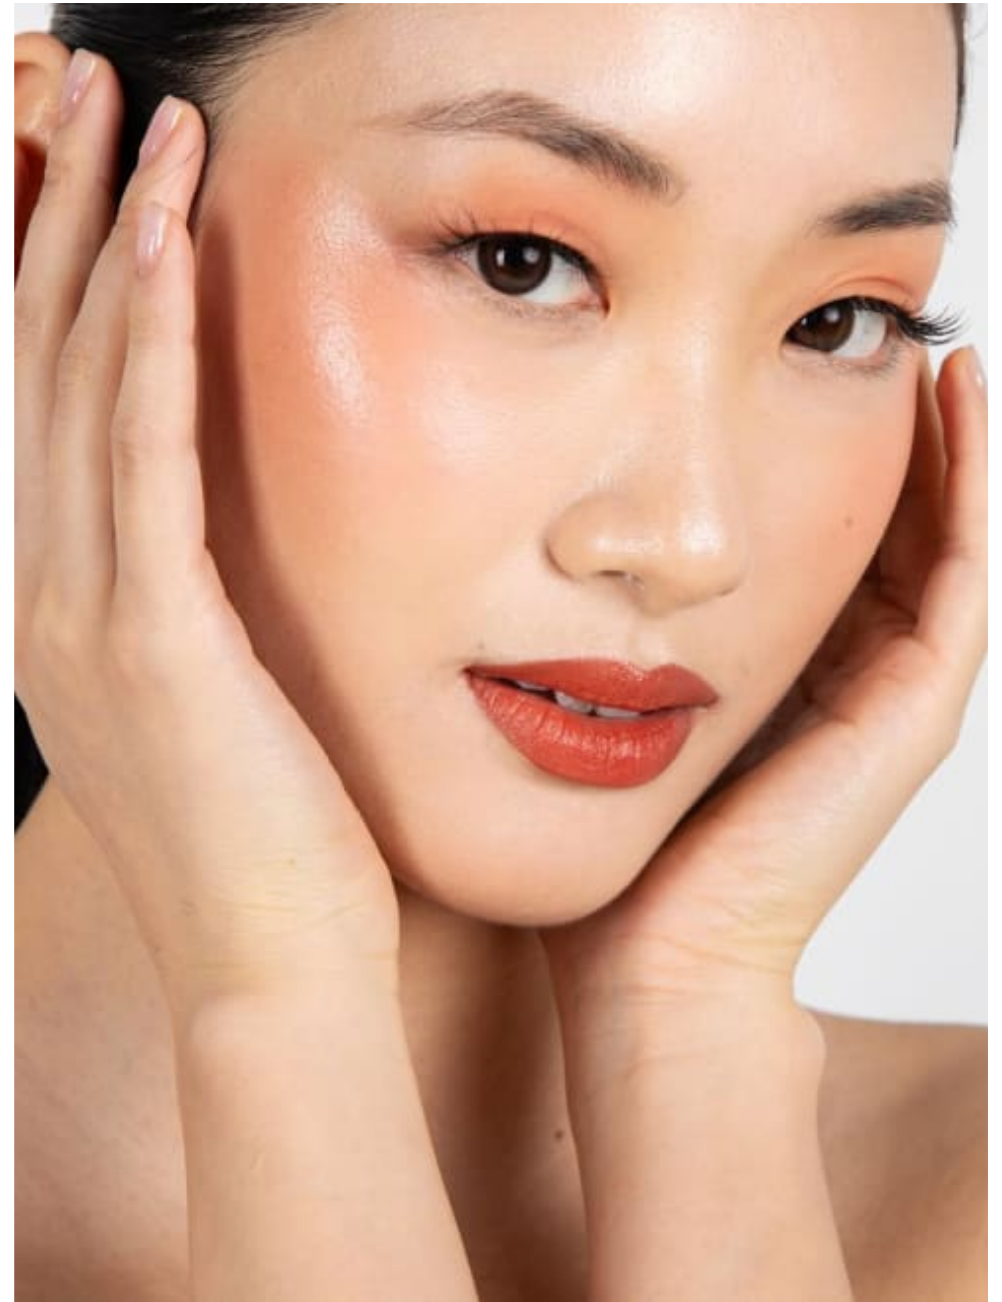

Howard Kong
Makeup
Fashion & Beauty

CAROLHAYES
MANAGEMENT
CREATIVE ARTIST & STYLE MANAGEMENT

020 7482 1555
www.carolhayesmanagement.co.uk