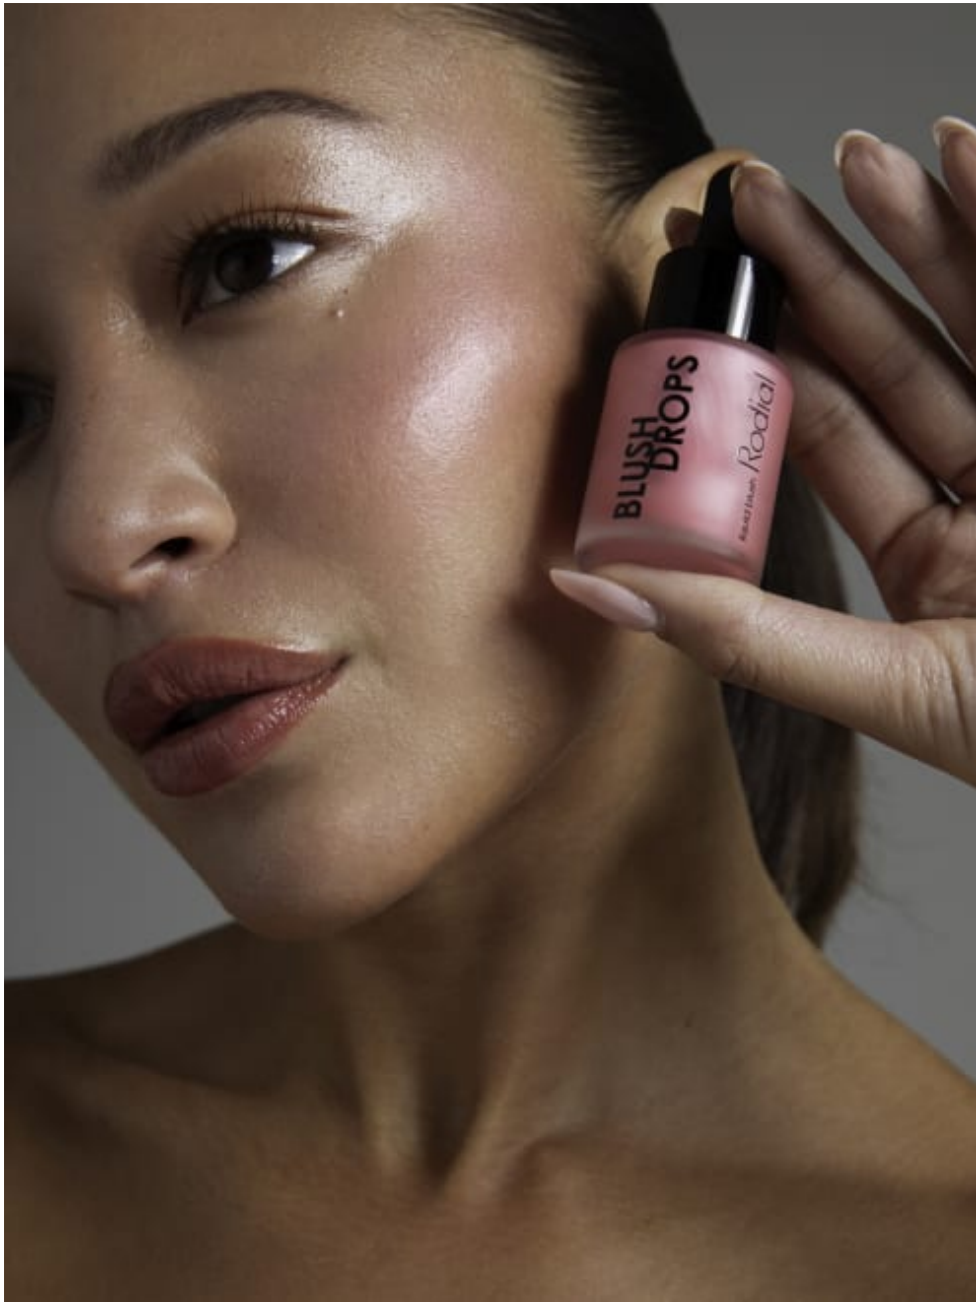

Howard Kong
Makeup
Fashion & Beauty

**CAROLHAYES
MANAGEMENT**
CREATIVE ARTIST & STYLE MANAGEMENT

020 7482 1555
www.carolhayesmanagement.co.uk