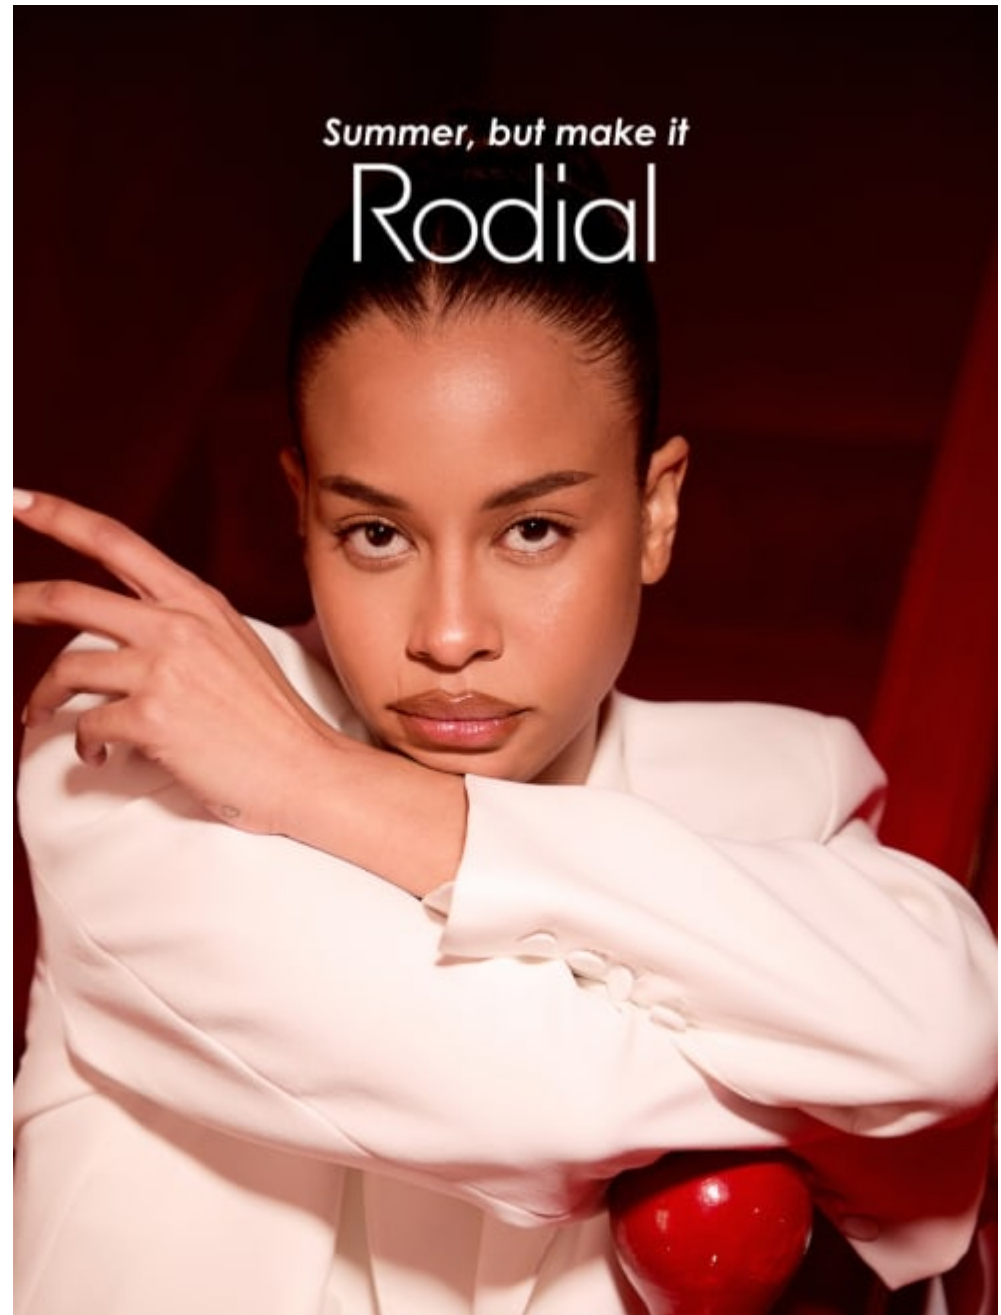

Howard Kong

Makeup Artist | Hair & Makeup

Fashion

Howard Kong
Makeup Artist | Hair & Makeup
Fashion

CAROL HAYES
MANAGEMENT
CREATIVE ARTIST & STYLE MANAGEMENT

020 7482 1555
www.carolhayesmanagement.co.uk

Howard Kong