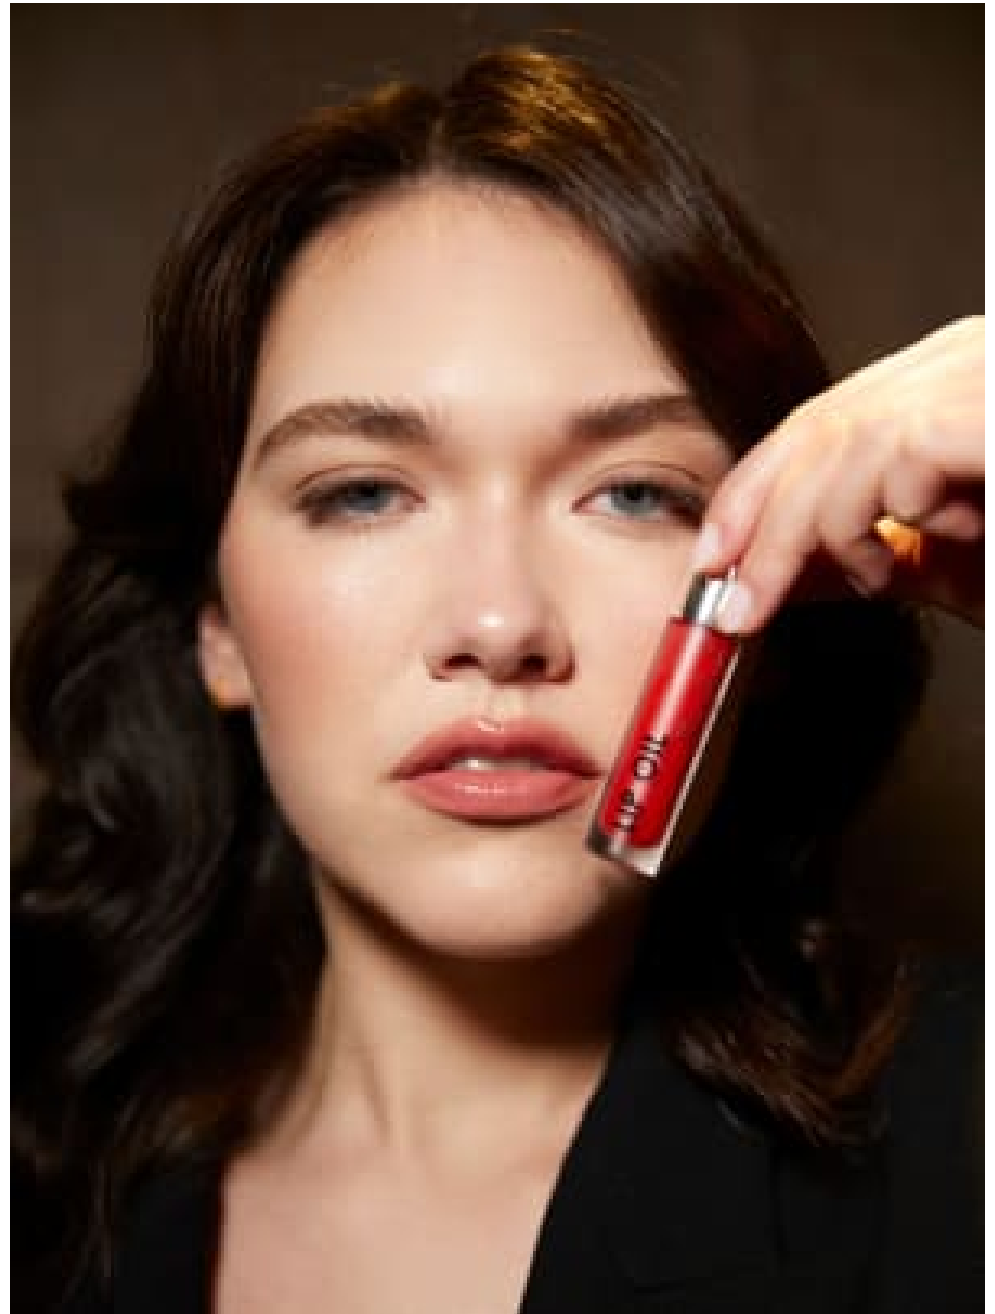

Howard Kong

Makeup Artist | Hair & Makeup
Fashion

CAROL HAYES
MANAGEMENT
CREATIVE ARTIST & STYLE MANAGEMENT

020 7482 1555

www.carolhayesmanagement.co.uk