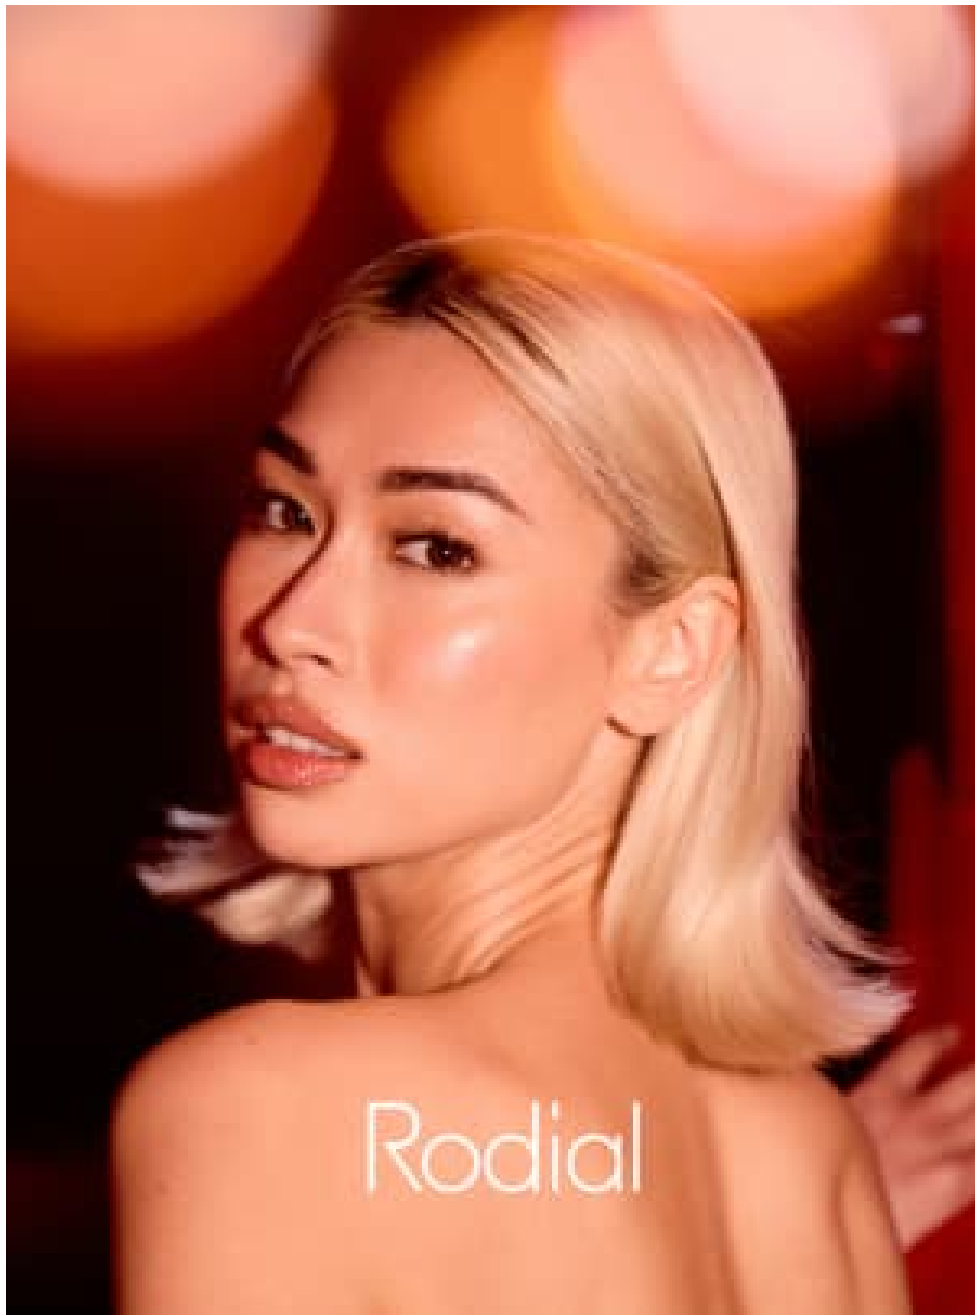

Howard Kong

Makeup Artist | Hair & Makeup

Fashion

Howard Kong
Makeup Artist | Hair & Makeup
Fashion

CAROL HAYES
MANAGEMENT
CREATIVE ARTIST & STYLE MANAGEMENT

020 7482 1555
www.carolhayesmanagement.co.uk

Howard Kong