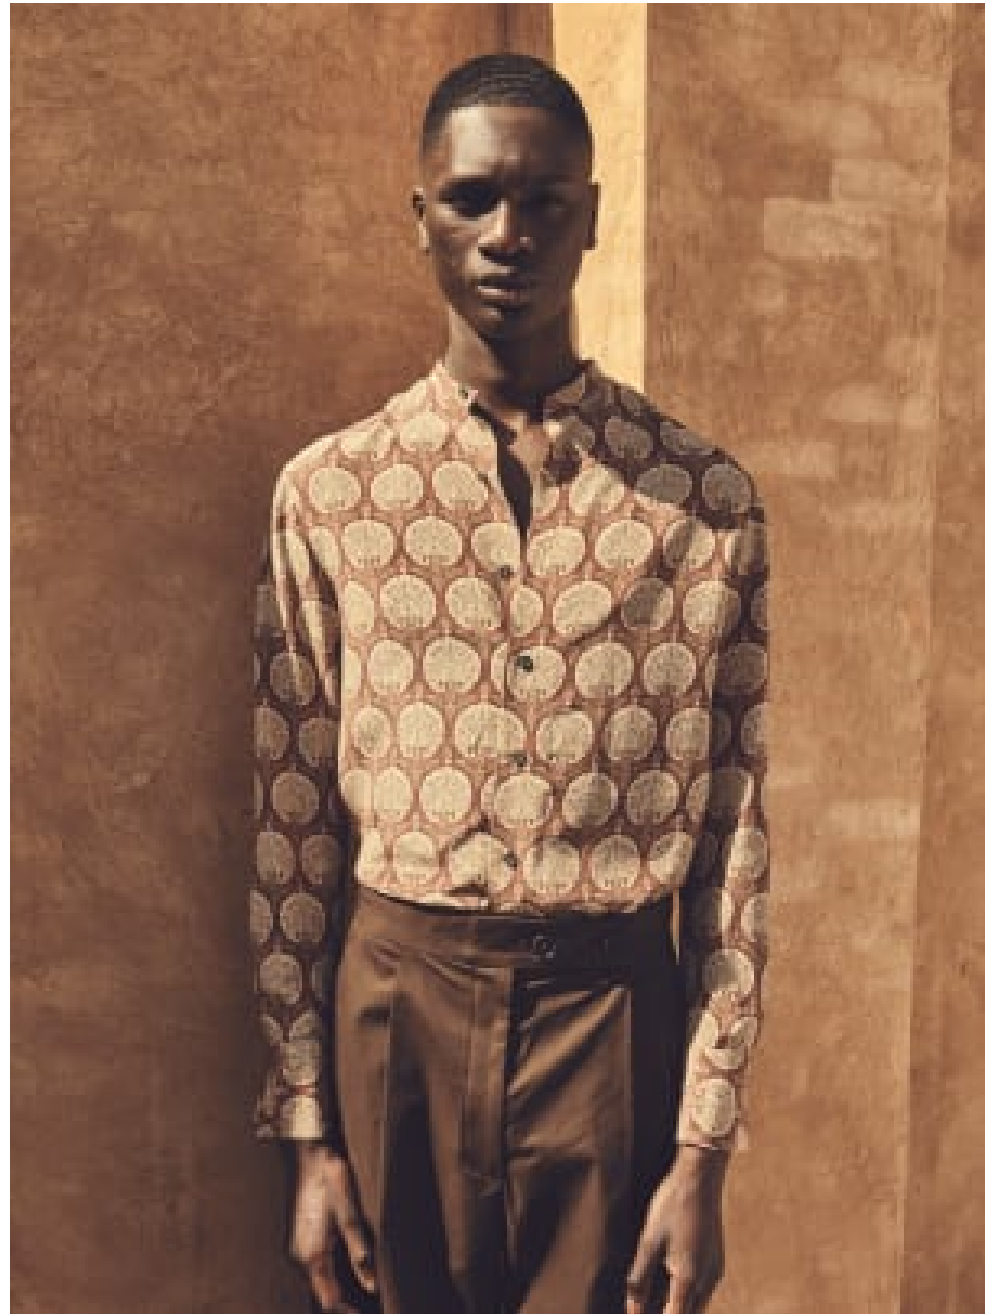

**CAROLHAYES
MANAGEMENT**
CREATIVE ARTIST & STYLE MANAGEMENT

020 7482 1555

www.carolhayesmanagement.co.uk