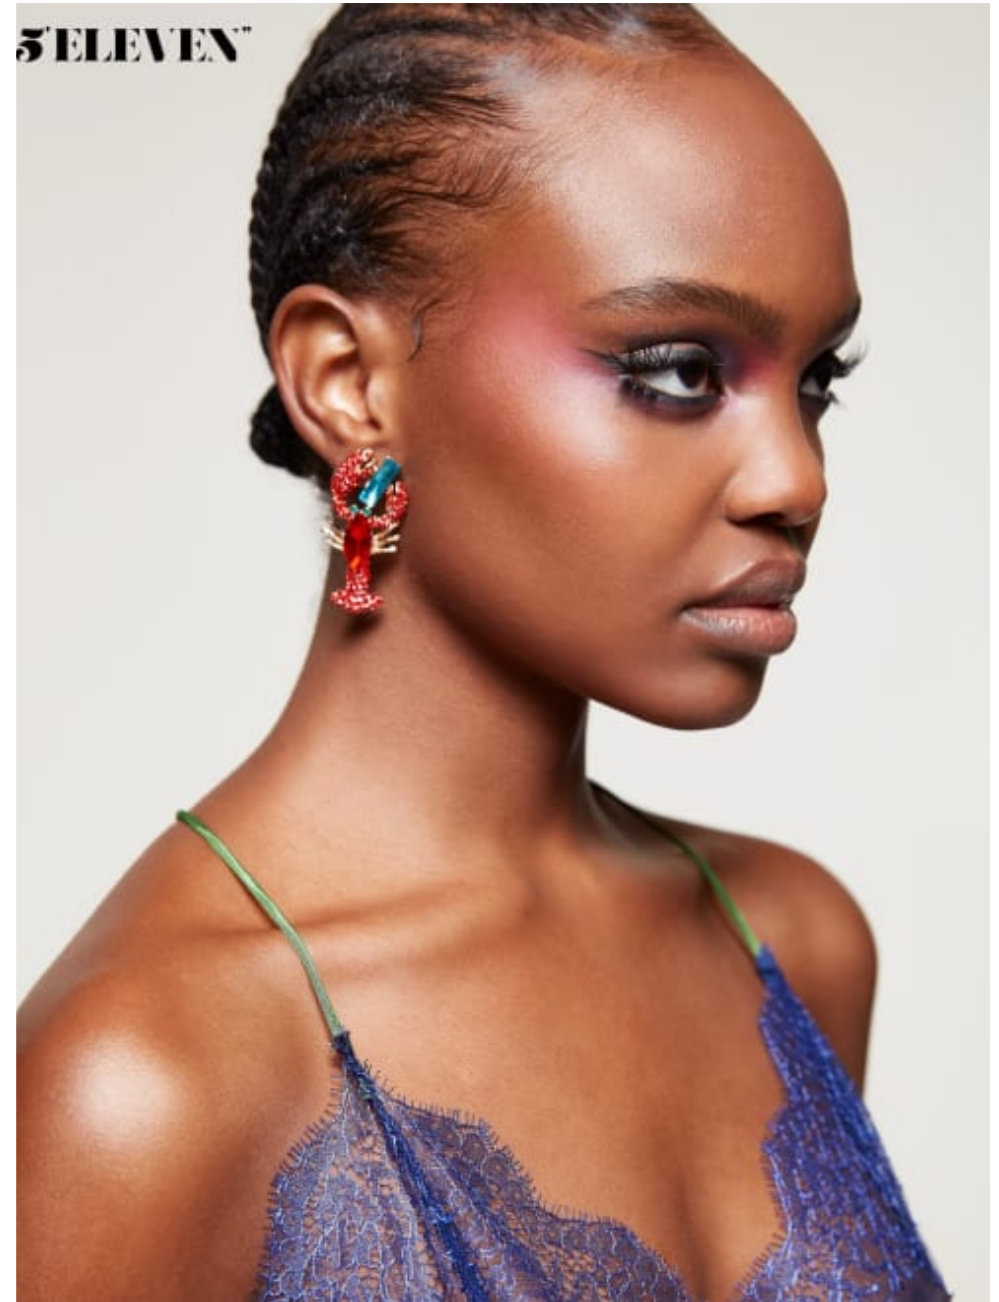

CAROLHAYES
MANAGEMENT
CREATIVE ARTIST & STYLE MANAGEMENT

020 7482 1555
www.carolhayesmanagement.co.uk